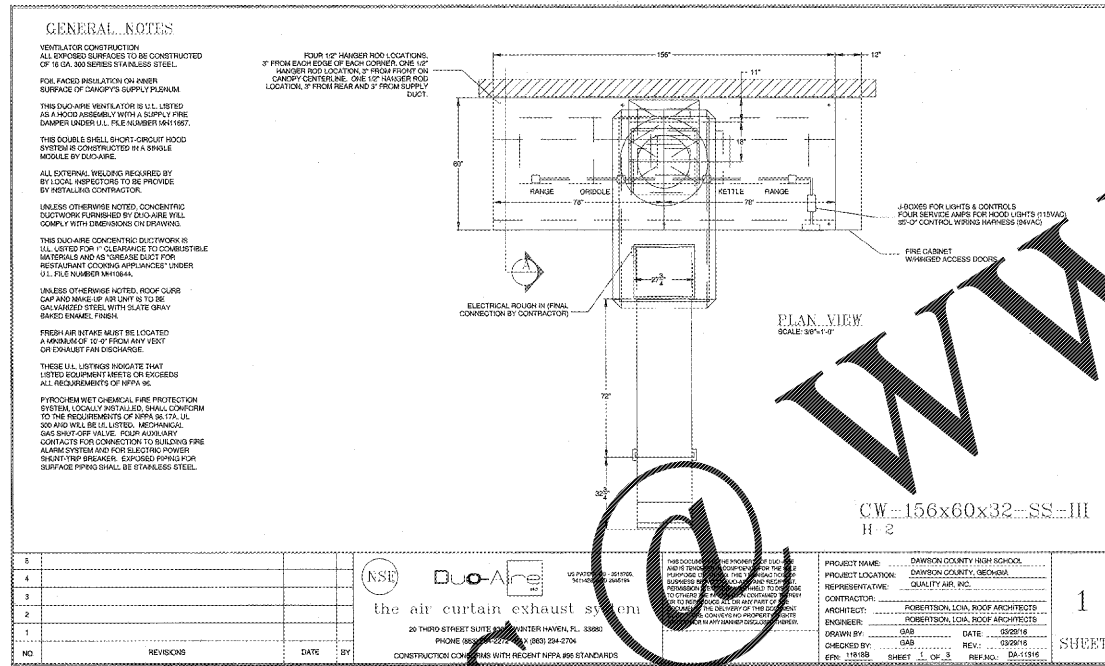

Order Plans

ROBERTSON LOJA ROOF ARCHITECTS ENGINEERS
3445 Prichard Ridge Rd., Marietta, GA 30065
770.974.2400 / www.rlj.com

(Facility No. 042-0198)

Dawson County College and Career Academy
Dawsonville, Georgia
For: **Dawson County Schools**
Overall Squarefootage = 35,800 SF
FFE = 1025

NO.	REVISIONS

HVAC - HOOD DETAILS

DATE: 05-07-2018

PROJECT NUMBER: 17-303

SHEET NUMBER: M3.3