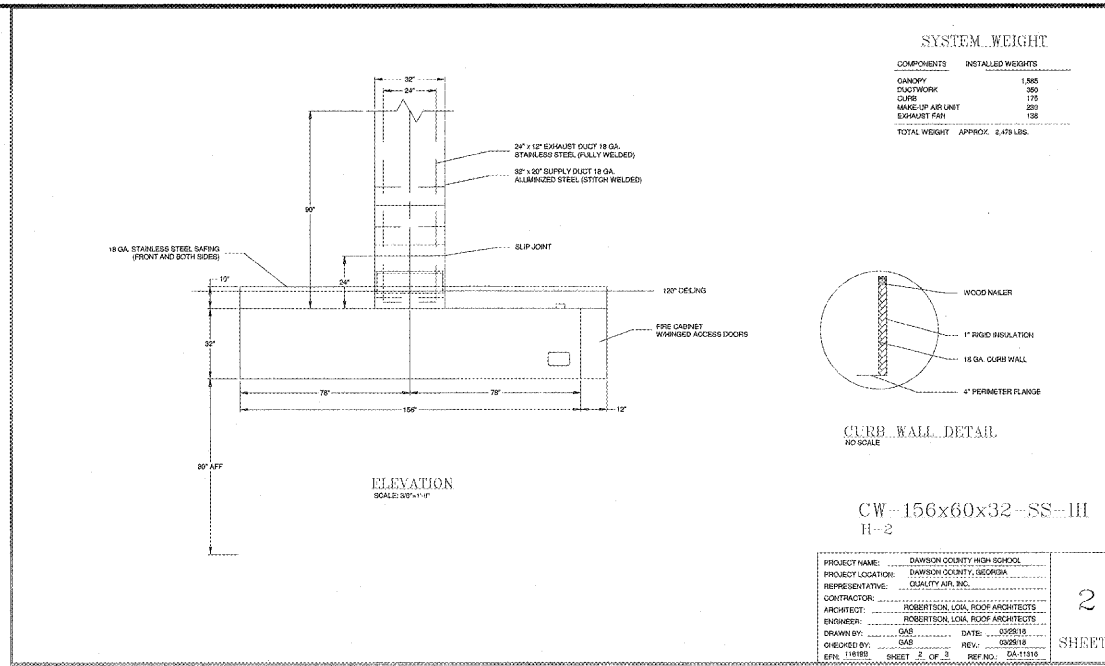

Order Plans

ROBERTSON LOJA ROOF ARCHITECTS ENGINEERS
3445 Prichard Ridge Rd., Marietta, GA 30065
770.974.2400 / www.rlj.com

(Facility No. 042-0198)

Dawson County College and Career Academy
Dawsonville, Georgia
For: **Dawson County Schools**
Overall Squarefootage = 35,800 SF
FFE = 1025

NO.	REVISIONS

HVAC - HOOD DETAILS

DATE: 05-07-2018

PROJECT NUMBER: 17-303

SHEET NUMBER: M3.3