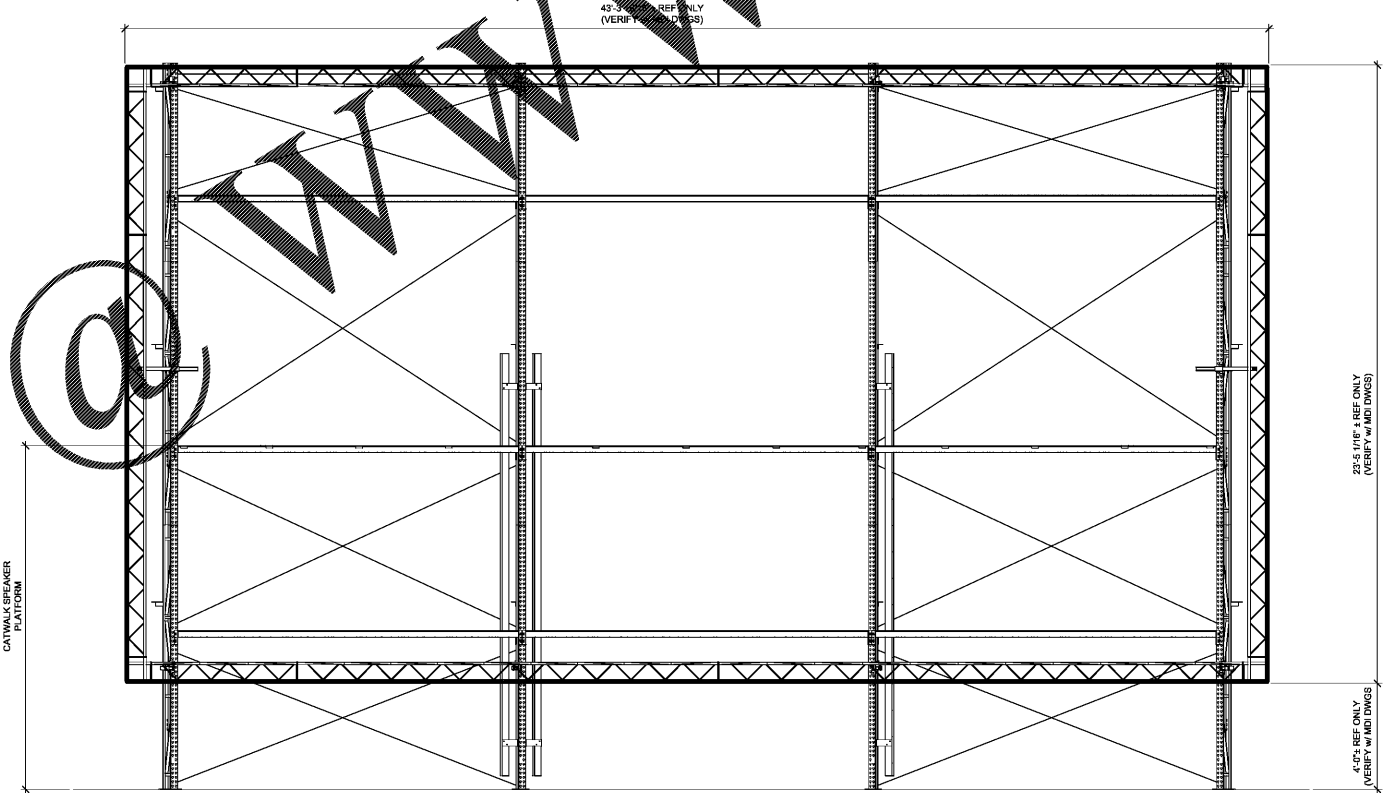

FRONT ELEVATION
N.T.S.