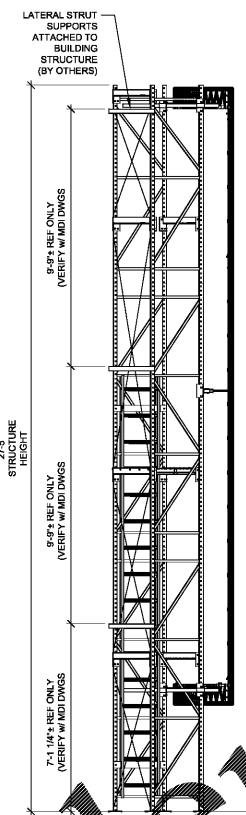

WEST ELEVATION
N.T.S.

DATE	BY	REVISION / DESCRIPTION

DRAWING TITLE:

SCREEN STRUCTURE
PLAN & ELEVATION

DATE:	05/10/2018
SCALE:	NO SCALE (THE ORIGINAL SIZE OF THIS DRAWING IS 36"X48")
DRAWN BY:	BWP
APPROVED BY:	TDA
JOB NO.:	SECTION:

DRAWING NUMBER:
SF003

Order Plans

www.LDILine.com