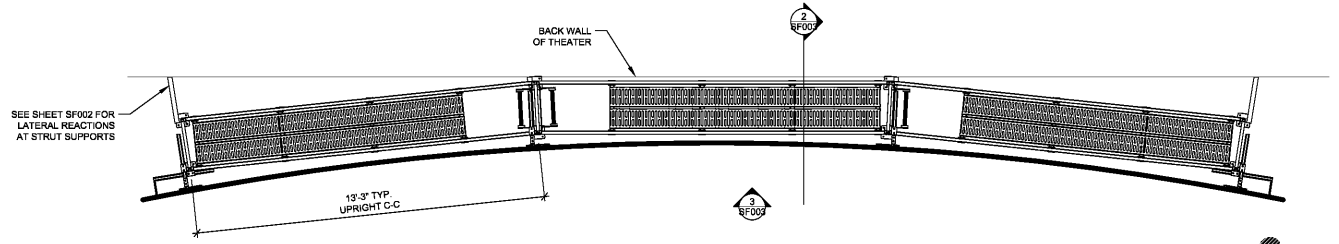

Screen Systems
1440, RAOUL-CHARRETTE
JULIETTE, QC, CANADA
J6E
Tel.: 1-877-755-3111
Fax: 514-0-755-3111
www.screen-di.com

PROJECT: AMC MADISON YARDS
ATLANTA, GA
AUD #:
AUDITORIUM #2 & 3

TOP PLAN VIEW
N.T.S.