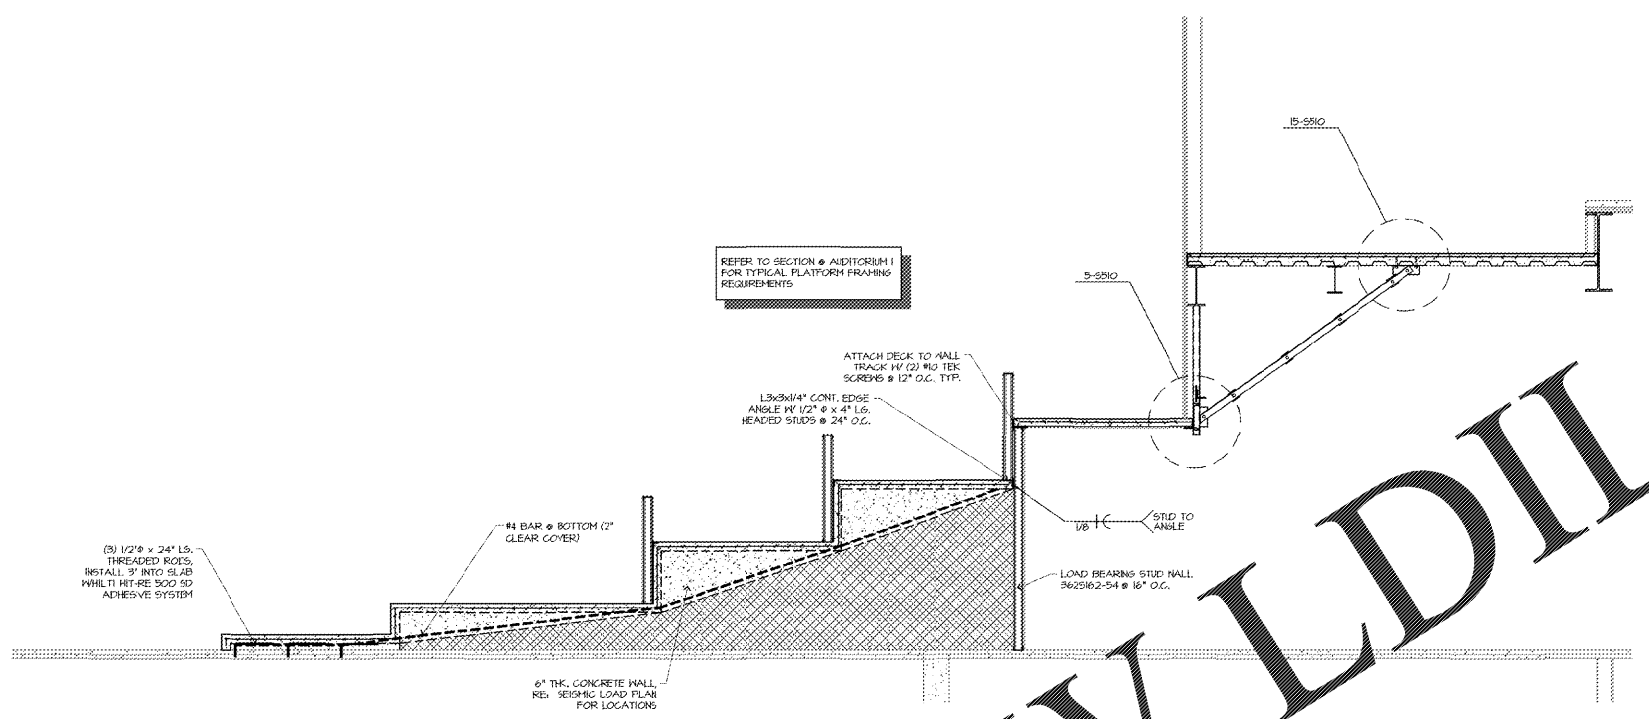

Richard M. Schmitt
Consulting Engineers, L.L.C.
4111 North 11th Avenue
North Kansas City, MO 64116
Phone: (816) 451-4522
Fax: (816) 421-1625
www.rmschmitt.com
MISS JOB NUMBER: 2017-2911

AMC MADISON YARDS 8
AMC NEW BUILD
805 MEMORIAL DR SE
ATLANTA, GA 30316

No.	Date	Description

Project Issue Date: 05/22/2018

KEY PLAN:

SHEET TITLE:
AUDITORIUM SECTIONS

SHEET NUMBER:
S504

2 SECTION @ AUDITORIUM 7
SCALE: 3/8" = 1'-0"