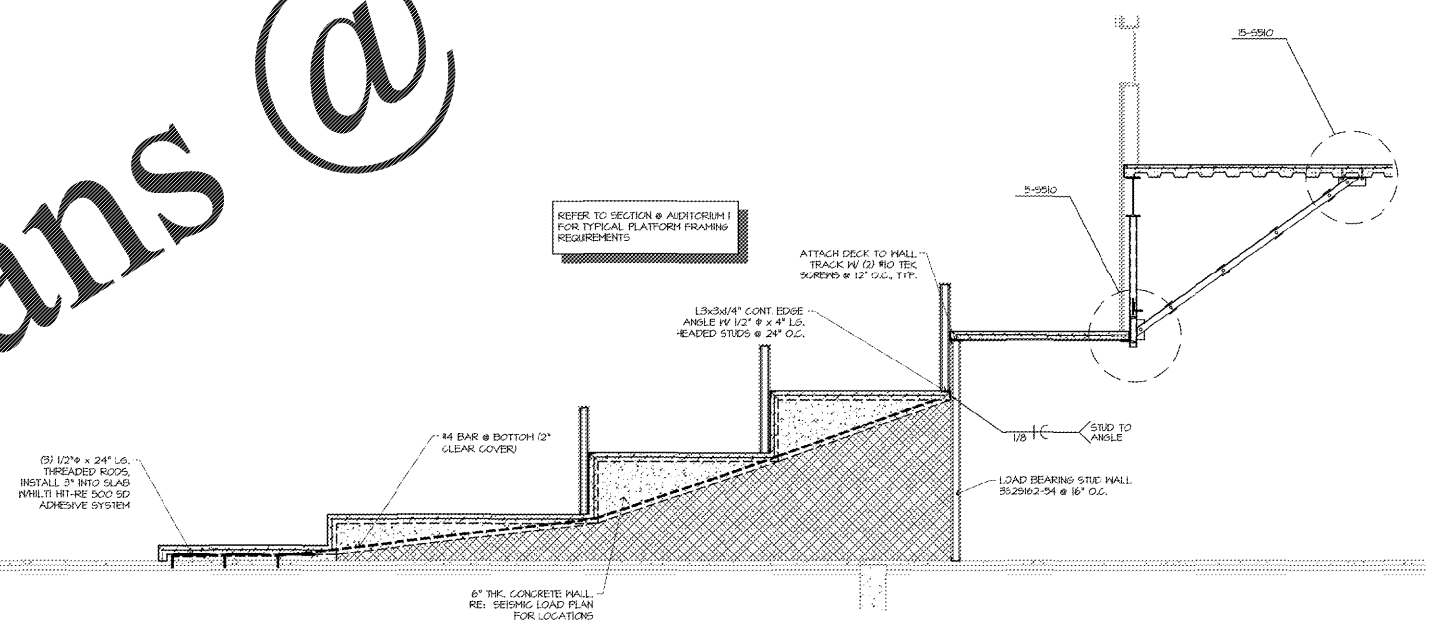

1 SECTION @ AUDITORIUM 6
SCALE: 3/8" = 1'-0"

Order Plans @ www.LDILine.com