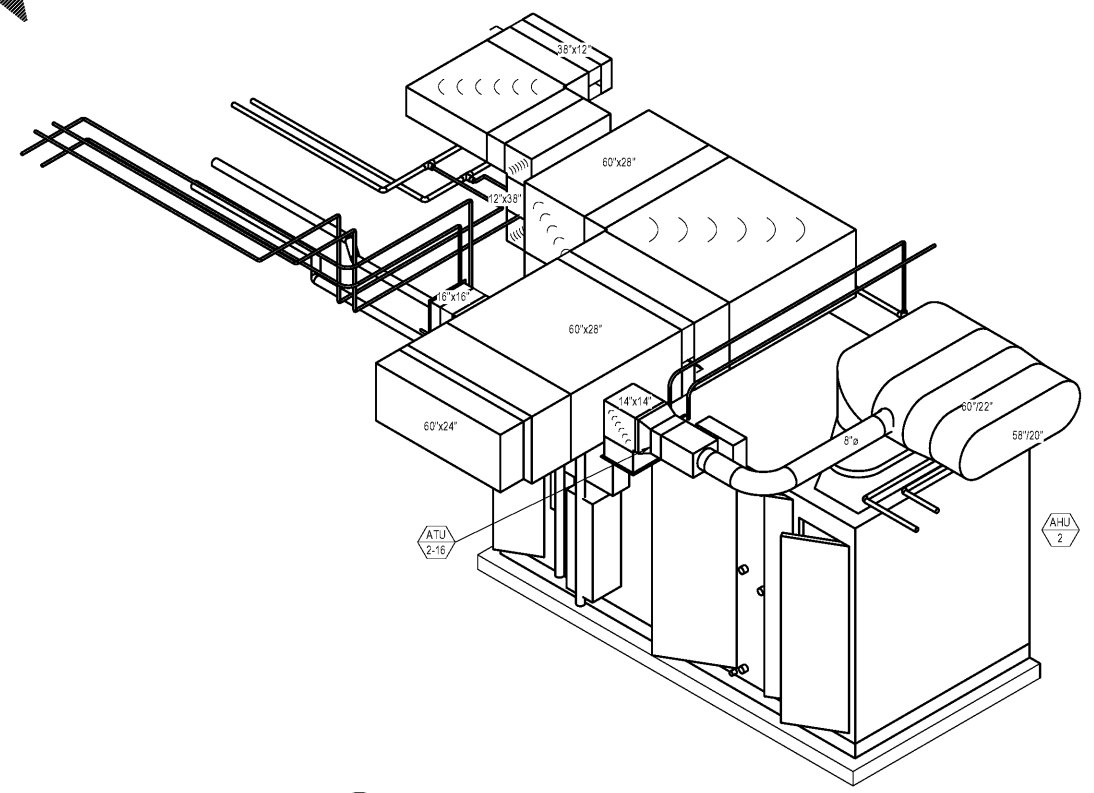

ISSUE DATE	ISSUE FOR BID
	2018.05.25

ISOMETRIC VIEWS
 SIMULATION LABORATORY
 BUILDING - USA JOB #16-07
 MOBILE, ALABAMA
 ABC #2017372
 GMC # AMOB160019

M4.03
 sheet of

1 ISOMETRIC PUMP ROOM
 NOT TO SCALE

2 ISOMETRIC MECH RM 115
 NOT TO SCALE

3 ISOMETRIC MECHANICAL ROOM 119
 NOT TO SCALE

4 ISOMETRIC 2ND FL MECH ROOM
 NOT TO SCALE

K
J
H
G
F
E
D
C
B
A

K
J
H
G
F
E
D
C
B
A

Order Prints @

WWW.LOWLINE.COM