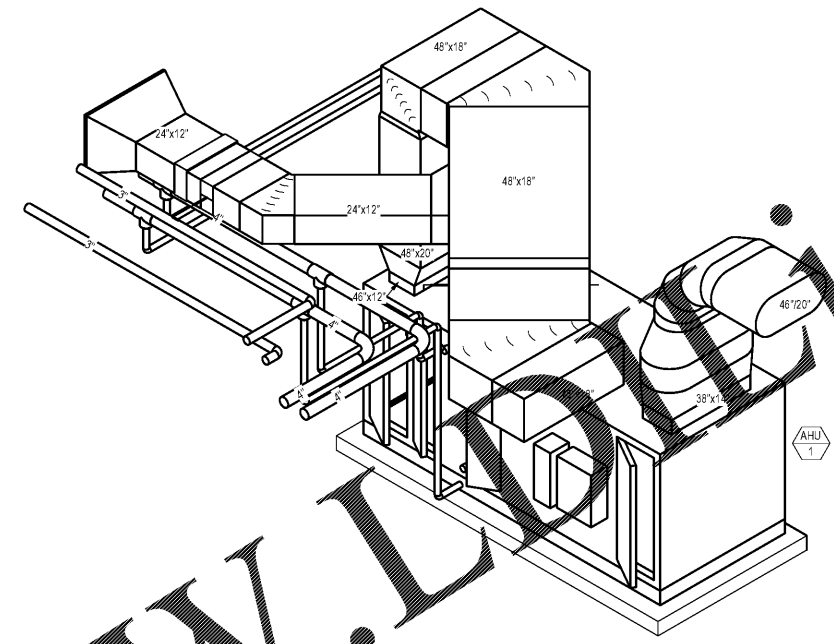

ISSUE DATE	ISSUE FOR BID
	2018.05.25

ISOMETRIC VIEWS
 SIMULATION LABORATORY
 BUILDING - USA JOB #16-07
 MOBILE, ALABAMA
 ABC #2017372
 GMC # AMOB160019

M4.03
 sheet of

1 ISOMETRIC PUMP ROOM
 NOT TO SCALE

2 ISOMETRIC MECH RM 115
 NOT TO SCALE

3 ISOMETRIC MECHANICAL ROOM 119
 NOT TO SCALE

4 ISOMETRIC 2ND FL MECH ROOM
 NOT TO SCALE

K
J
H
G
F
E
D
C
B
A

K
J
H
G
F
E
D
C
B
A

Order Prints @

WWW.LOWLINE.COM