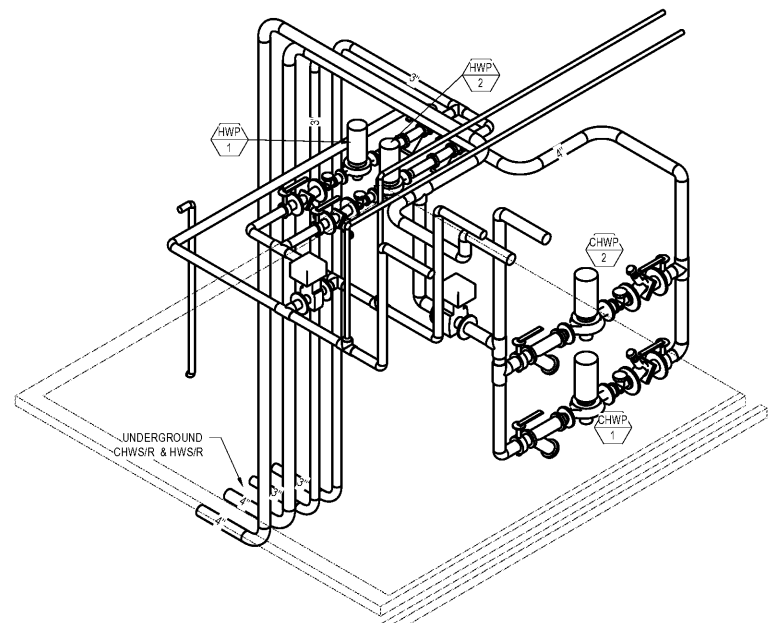

ISSUE DATE	ISSUE FOR BID
	2018.05.25

ISOMETRIC VIEWS
 SIMULATION LABORATORY
 BUILDING - USA JOB #16-07
 MOBILE, ALABAMA
 ABC #2017372
 GMC # AMOB160019

M4.03
 sheet of

1 ISOMETRIC PUMP ROOM
 NOT TO SCALE

2 ISOMETRIC MECH RM 115
 NOT TO SCALE

3 ISOMETRIC MECHANICAL ROOM 119
 NOT TO SCALE

4 ISOMETRIC 2ND FL MECH ROOM
 NOT TO SCALE

K
J
H
G
F
E
D
C
B
A

K
J
H
G
F
E
D
C
B
A

Order Prints @

WWW.LOWLINE.COM