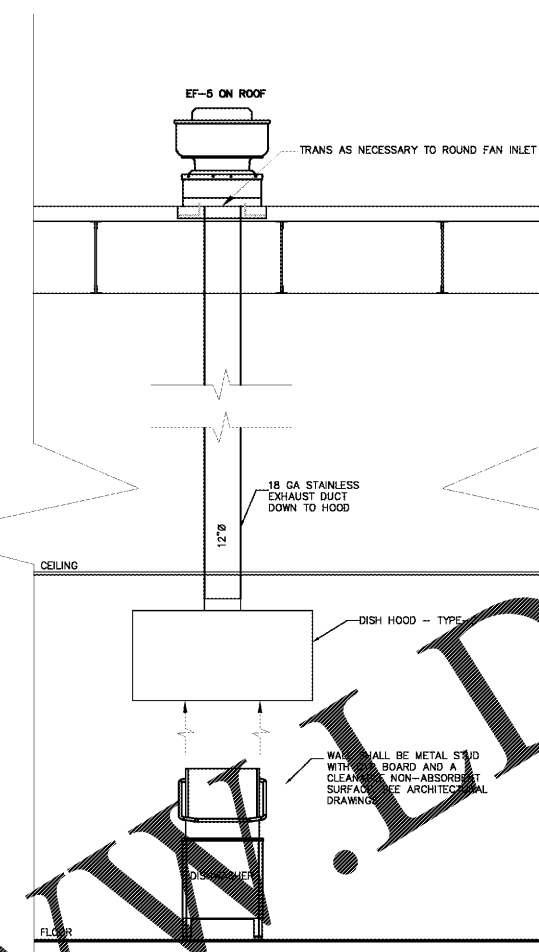

**1 RAMEN HOOD FRONT VIEW**
  
 M508 SCALE: NONE

**2 DISHWASHER HOOD FRONT VIEW**
  
 M508 SCALE: NONE

**3 COOKLINE HOOD FRONT VIEW**
  
 M508 SCALE: NONE

**4 PIZZA HOOD FRONT VIEW**
  
 M508 SCALE: NONE

**5 SMOKER HOOD FRONT VIEW**
  
 M508 SCALE: NONE

Order Plans

@

WWW.LDILine.com