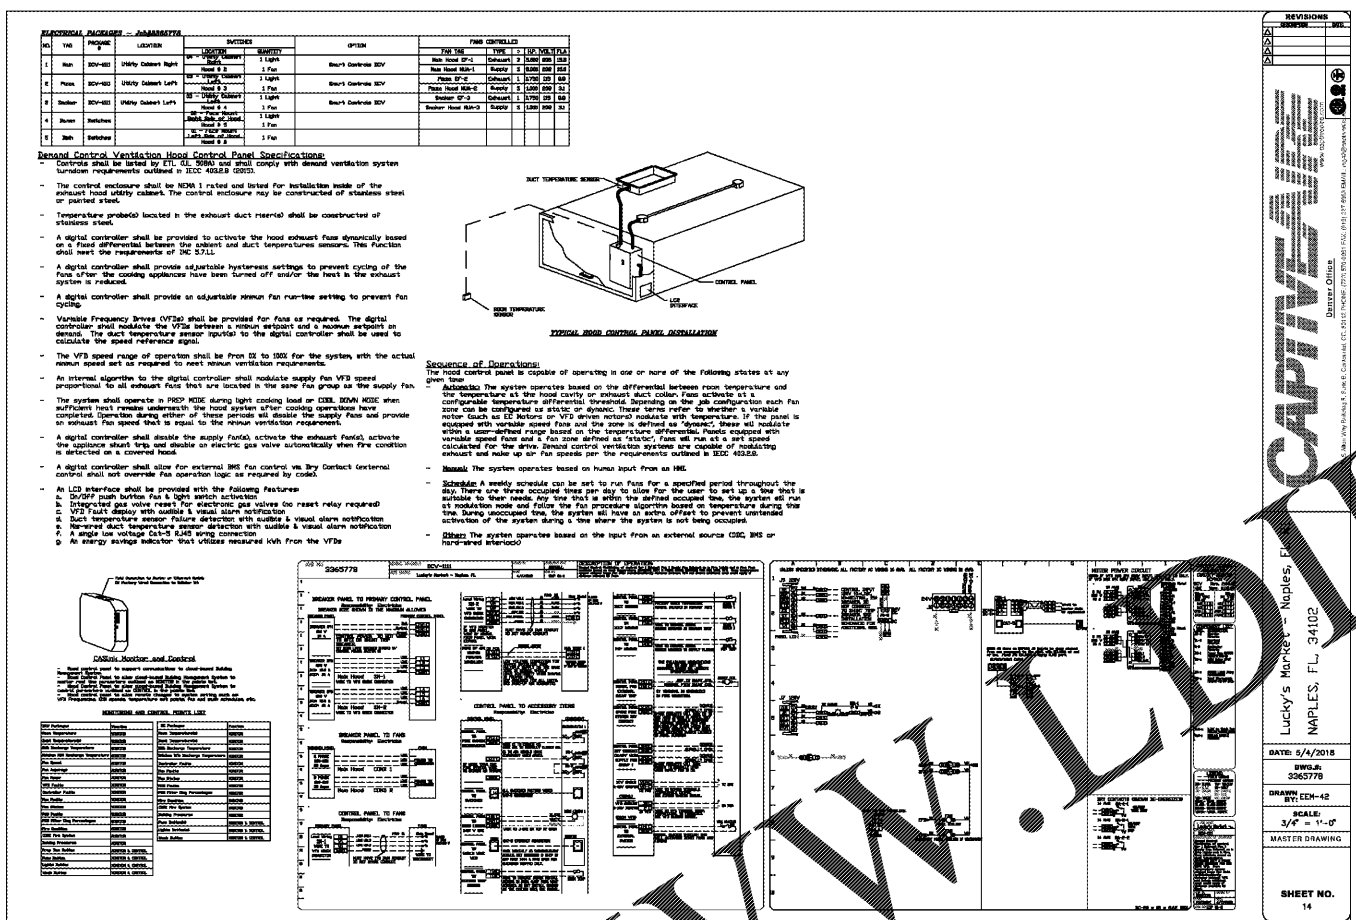

Order Plans

**CAPITVE AIR**

Lucky's Market - Naples, FL  
NAPLES, FL, 34102

DATE: 5/4/2018  
DWG#: 3065778  
DRAWN BY: EDH-42  
SCALE: 3/4" = 1'-0"  
MASTER DRAWING

SHEET NO. 14

**CAPITVE AIR**

Lucky's Market - Naples, FL RI  
NAPLES, FL, 34102

DATE: 5/4/2018  
DWG#: 3065778  
DRAWN BY: EDH-42  
SCALE: 3/4" = 1'-0"  
MASTER DRAWING

SHEET NO. 15

Lucky's Market

LUCKY'S MARKET  
6420 NAPLES BLVD.  
NAPLES, FLA. 34108

REVISIONS

PERMIT ISSUE  
APRIL 27, 2018  
BID ISSUE 04/27/18  
STORE NUMBER  
57  
WD PROJECT NUMBER  
LKYUP001