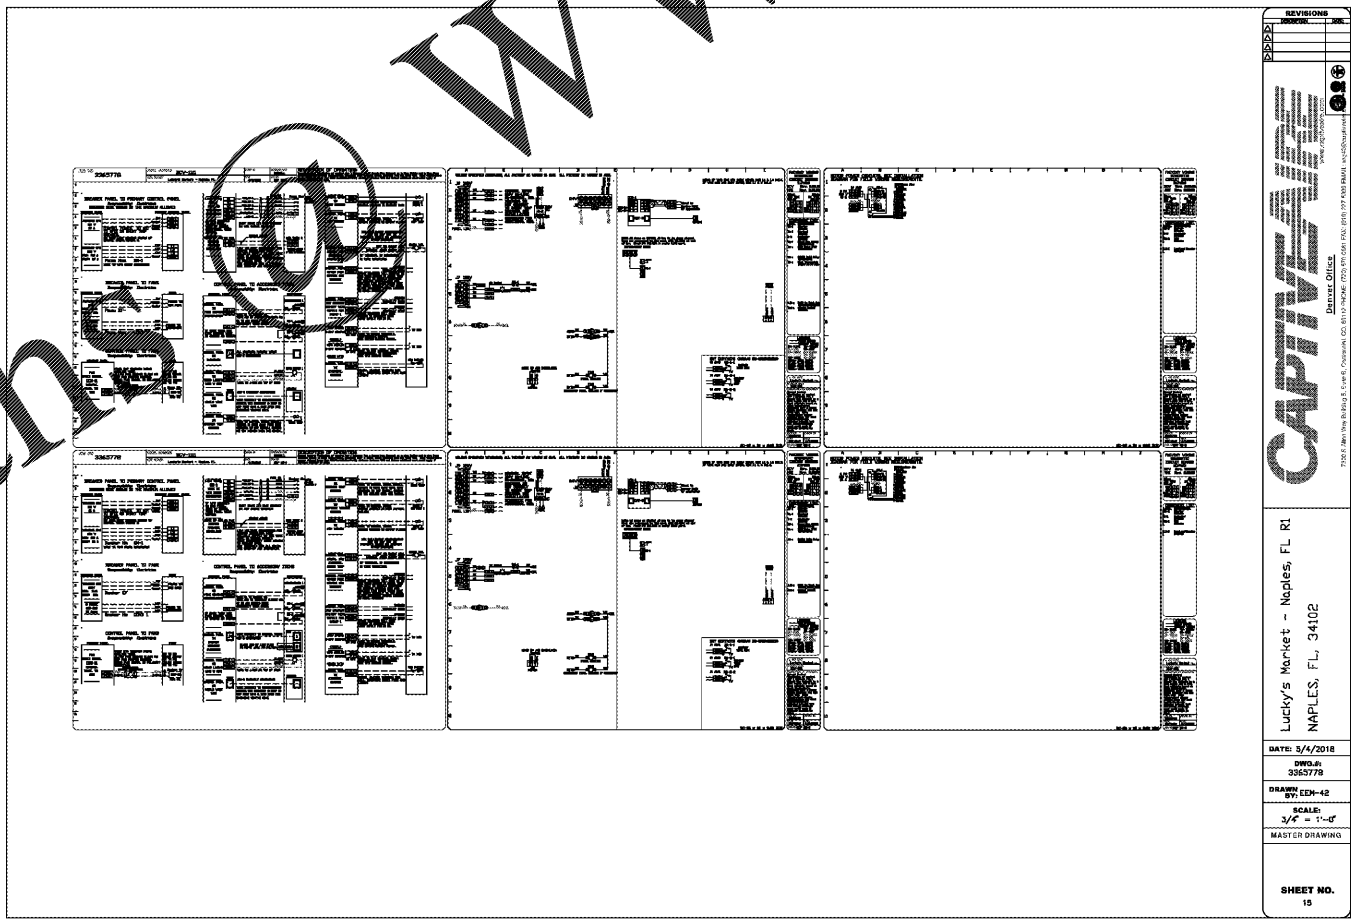

Order Plans

**CAPITVE AIR**

Lucky's Market - Naples, FL  
NAPLES, FL, 34102

DATE: 5/4/2018  
DWG#: 3065778  
DRAWN BY: EDH-42  
SCALE: 3/4" = 1'-0"  
MASTER DRAWING

SHEET NO. 14

**CAPITVE AIR**

Lucky's Market - Naples, FL RI  
NAPLES, FL, 34102

DATE: 5/4/2018  
DWG#: 3065778  
DRAWN BY: EDH-42  
SCALE: 3/4" = 1'-0"  
MASTER DRAWING

SHEET NO. 15

Lucky's Market

LUCKY'S MARKET  
6420 NAPLES BLVD.  
NAPLES, FLA. 34108

REVISIONS

PERMIT ISSUE  
APRIL 27, 2018  
BID ISSUE 04/27/18  
STORE NUMBER  
57  
WD PROJECT NUMBER  
LKYUP001