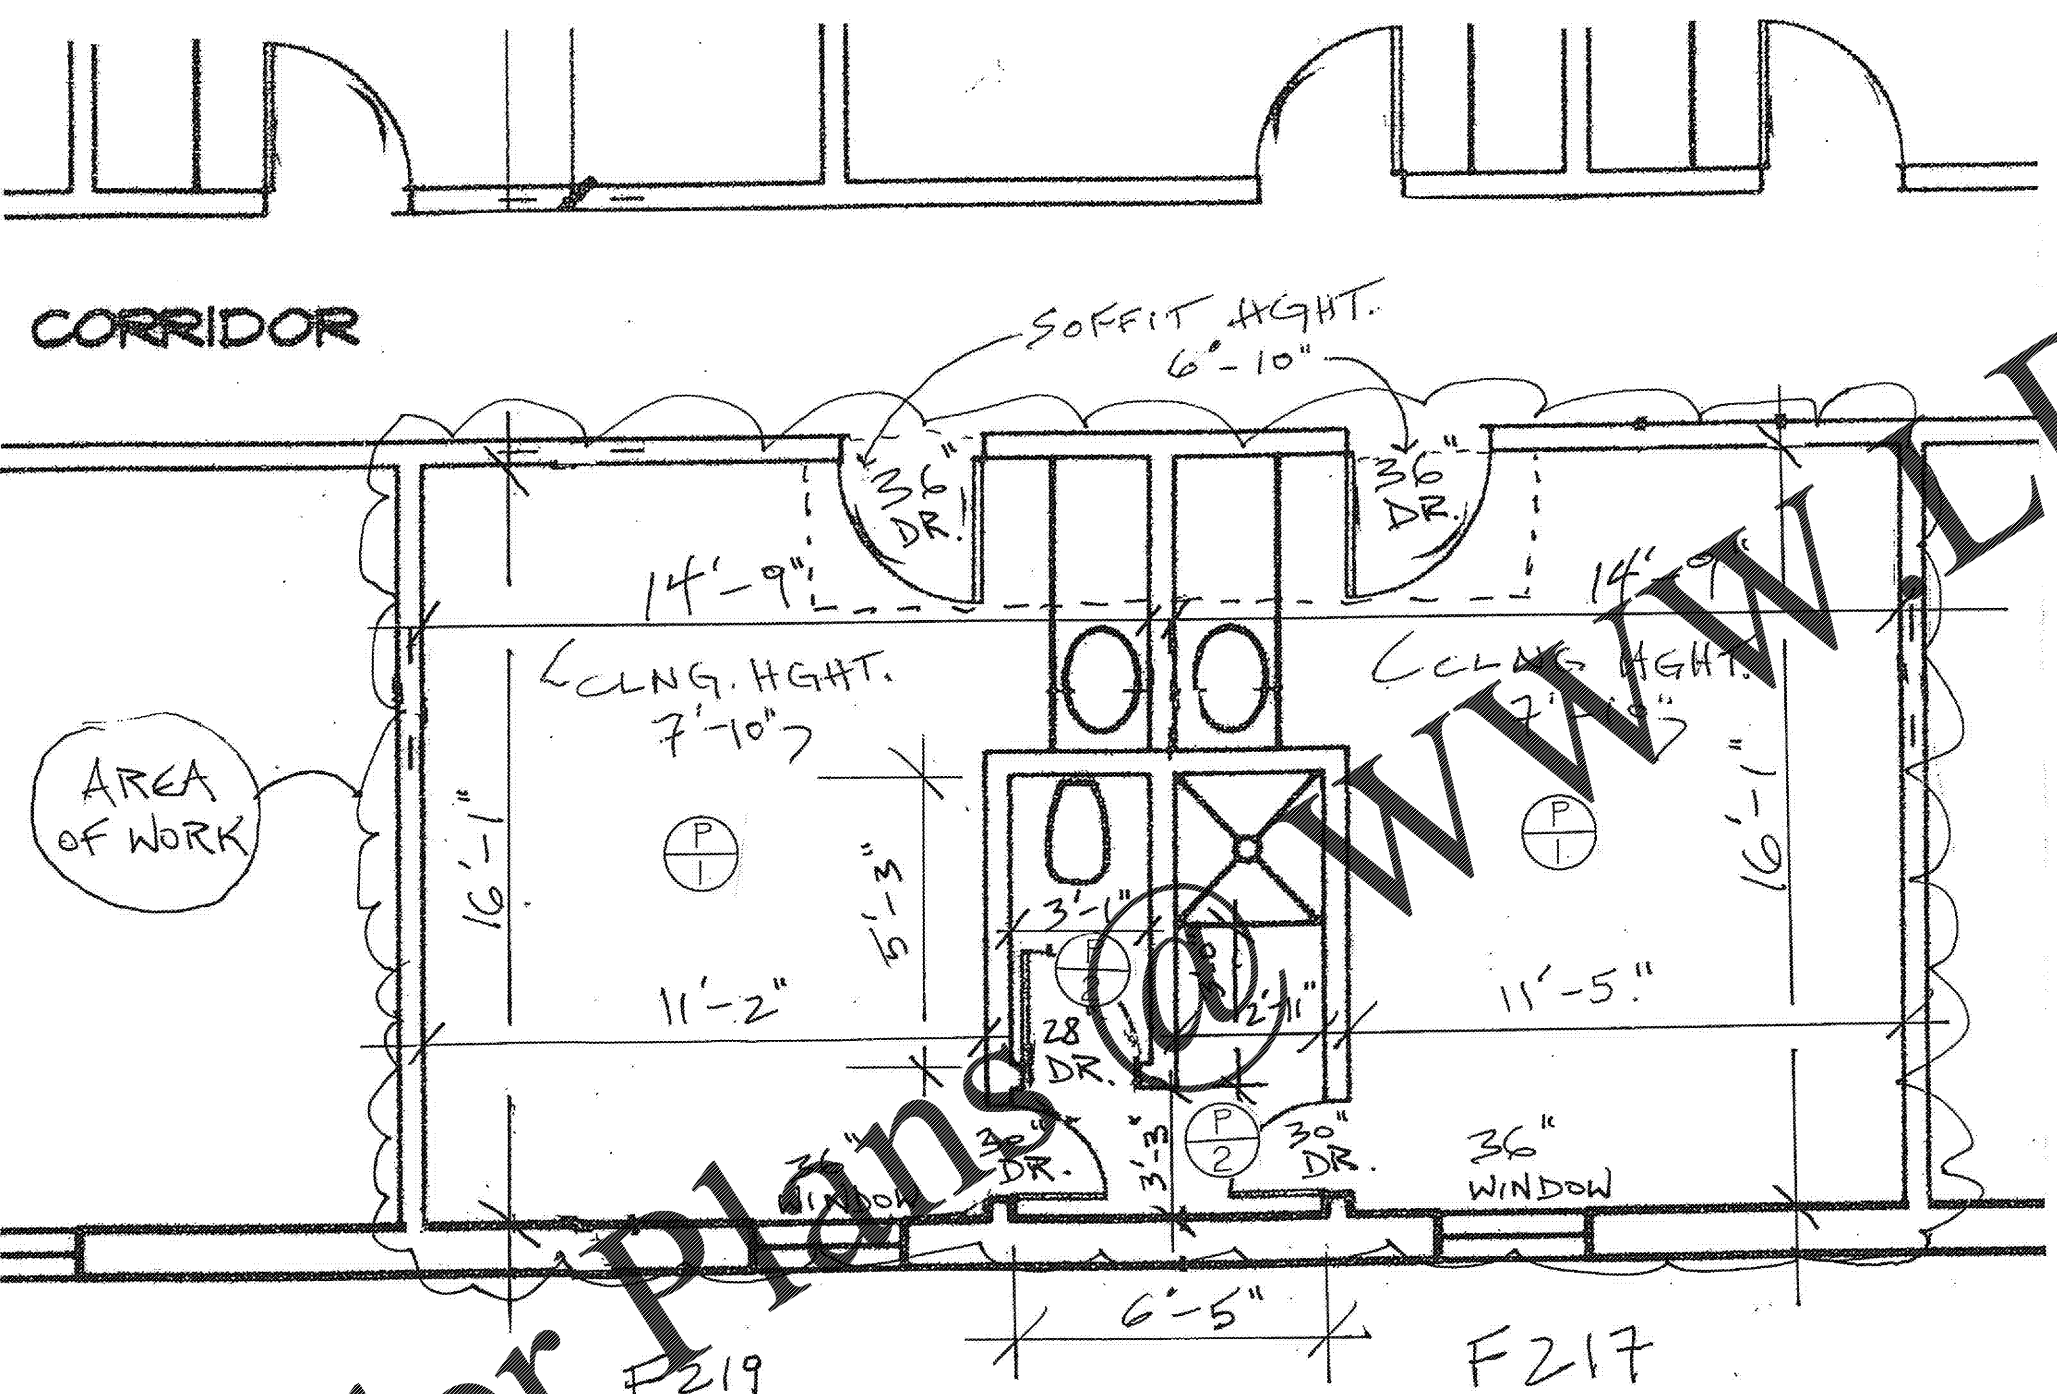

WATSON HALL "F"

KEY PLAN

CORRIDOR

AREA OF WORK

SOFFIT HIGHT. 6'-10"

CLNG. HIGHT. 7'-10"

CLNG. HIGHT. 7'-10"

DEMO NOTES:

1. ALL WORK TO BE COORDINATED WITH FMU FACILITIES STAFF
2. SEE SPECIFICATIONS & SCHEDULE
3. MOVE FURNITURE & WALL HANGINGS LEFT IN SPACES AS REQUIRED TO COMPLETE WORK AND COVER/ PROTECT & INSTALL BACK TO ORIGINAL LOCATIONS WHEN COMPLETE
4. CONTRACTOR TO CONFIRM WITH FMU ON SITE RE: OWNER PROVIDED PRIMER & PAINT.
5. CONTRACTOR TO VERIFY ALL DIMENSIONS

DATE: 3/9/18

F-1

1 PARTIAL 2ND FL PLAN - WATSON "F"
F1 SCALE

Order Plans.com