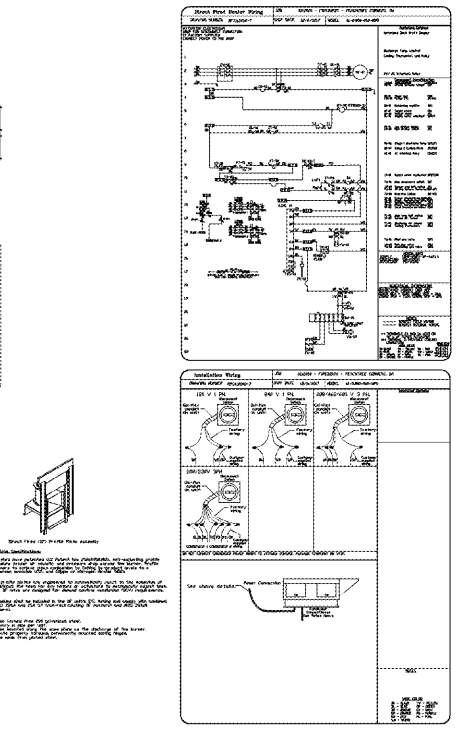

No.	Description	Date

Date: 05/10/18
CSM # PE/06790

CAPTIVE WIRE
Electronics, Inc. | Charlotte, NC | 800-541-8210

FIREBIRDS - PEACHTREE CORNERS, GA
NORCROSS, GA, 30071

DATE: 12/6/2017
DWG.# 310205
DRAWN BY: vru00ppner
SCALE: 3/4" = 1'-0"
MASTER DRAWING

SHEET NO. 8

ELECTRICAL EXHAUST - HOODS/STOVE

NO.	NO.	DESCRIPTION	UNIT	PHASE	WIRE SIZE	TERMINAL	WIRE COLOR
1	30-0000P	SMALL COILS	1 Light	Line 1	12 AWG	1	Black
2	30-0000P	SMALL COILS	1 Light	Line 2	12 AWG	2	White
3	30-0000P	SMALL COILS	1 Light	Line 3	12 AWG	3	Blue

CAPTIVE WIRE
Electronics, Inc. | Charlotte, NC | 800-541-8210

FIREBIRDS - PEACHTREE CORNERS, GA
NORCROSS, GA, 30071

DATE: 12/6/2017
DWG.# 310205
DRAWN BY: vru00ppner
SCALE: 3/4" = 1'-0"
MASTER DRAWING

SHEET NO. 11