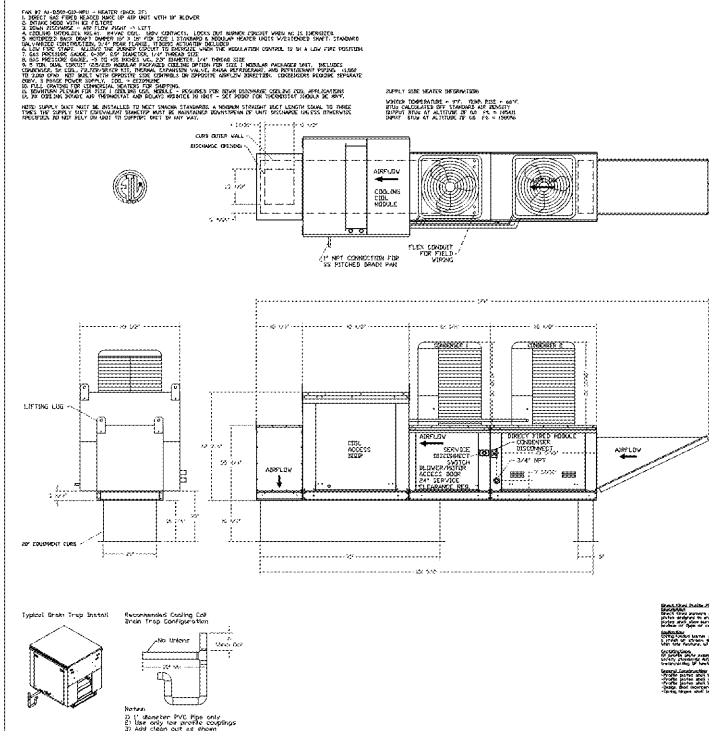

No.	Description	Date

Date: 05/10/18
CSM # PE/06790

CAPTIVE WIRE
Electronics, Inc. | Charlotte, NC | 800-541-8210

FIREBIRDS - PEACHTREE CORNERS, GA
NORCROSS, GA, 30071

DATE: 12/6/2017
DWG.# 310205
DRAWN BY: vru00ppner
SCALE: 3/4" = 1'-0"
MASTER DRAWING

SHEET NO. 8

ELECTRICAL EXHAUST - HOODS/STOVE

NO.	NO.	DESCRIPTION	UNIT	PHASE	WIRE SIZE	TERMINAL	WIRE COLOR
1	30-0000P	SMALL COILS	1 Light	Line 1	12 AWG	1	Black
2	30-0000P	SMALL COILS	1 Light	Line 2	12 AWG	2	White
3	30-0000P	SMALL COILS	1 Light	Line 3	12 AWG	3	Blue