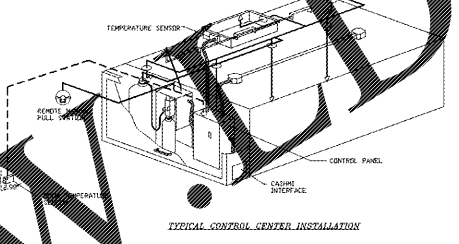

SHEET NO. 8

ELECTRICAL EXHAUST - HOODS/STOVE

NO.	NO.	DESCRIPTION	UNIT	PHASE	WIRE SIZE	TERMINAL	WIRE COLOR
1	30-0000P	SMALL COILS	1 Light	Line 1	12 AWG	1	Black
2	30-0000P	SMALL COILS	1 Light	Line 2	12 AWG	2	White
3	30-0000P	SMALL COILS	1 Light	Line 3	12 AWG	3	Blue