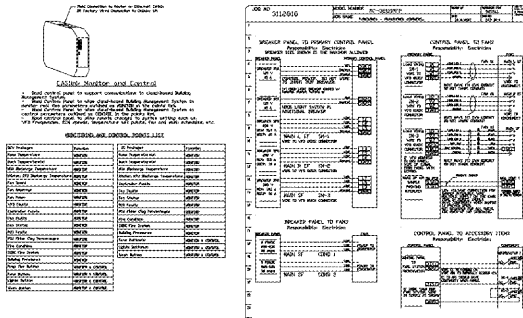

SHEET NO. 8

ELECTRICAL EXHAUST - HOODS/STOVE

NO.	NO.	DESCRIPTION	UNIT	PHASE	WIRE SIZE	TERMINAL	WIRE COLOR
1	30-0000P	SMALL COILS	1 Light	Line 1	12 AWG	1	Black
2	30-0000P	SMALL COILS	1 Light	Line 2	12 AWG	2	White
3	30-0000P	SMALL COILS	1 Light	Line 3	12 AWG	3	Blue