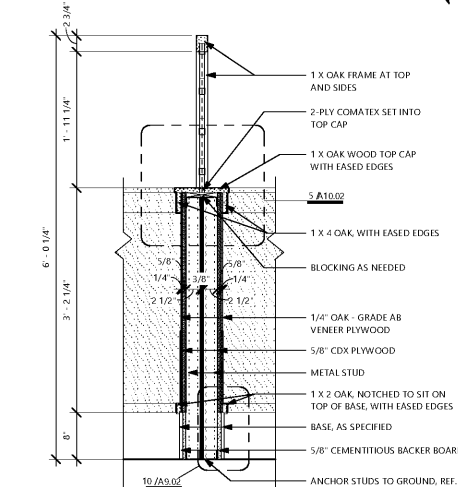

BAR & LOUNGE SIDE DINING SIDE

3 DIVIDER WALL ELEVATION - BOOTH SIDE

2 DIVIDER WALL ELEVATION - BANQUETTE SIDE

1 ENLARGED PLAN - BOOTH/DIVIDER WALL

Order Plans @ WWW.LDILine.com