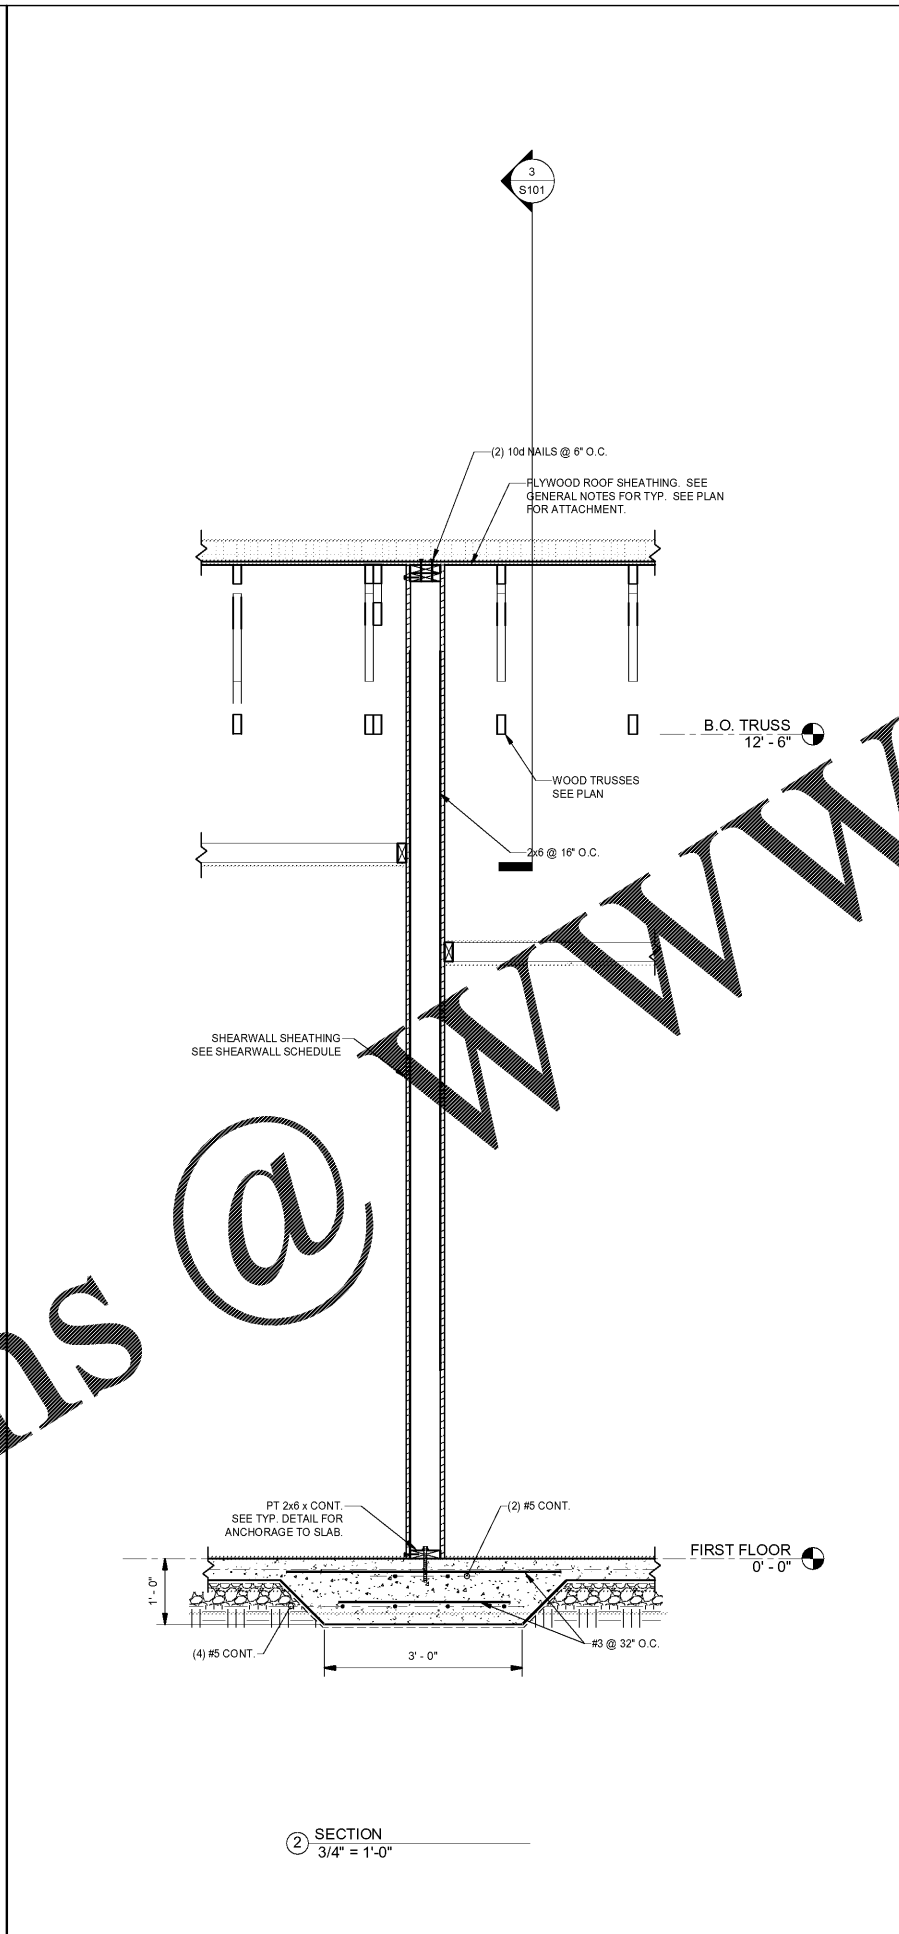

#ATL 034  
 CONYERS, GA

1447 Highway 138  
 Conyers, Georgia 30012  
 Rockdale County, Georgia

Revisions		
#	Date	Description

Project Number: 180205  
 Issued for: CONSTRUCTION  
 Issue Date: 03-22-18

DRAWING TITLE  
**FRAMING SECTIONS AND DETAILS**

SHEET NUMBER  
**S203**

Order Plans @ WWW.LDILINE.COM