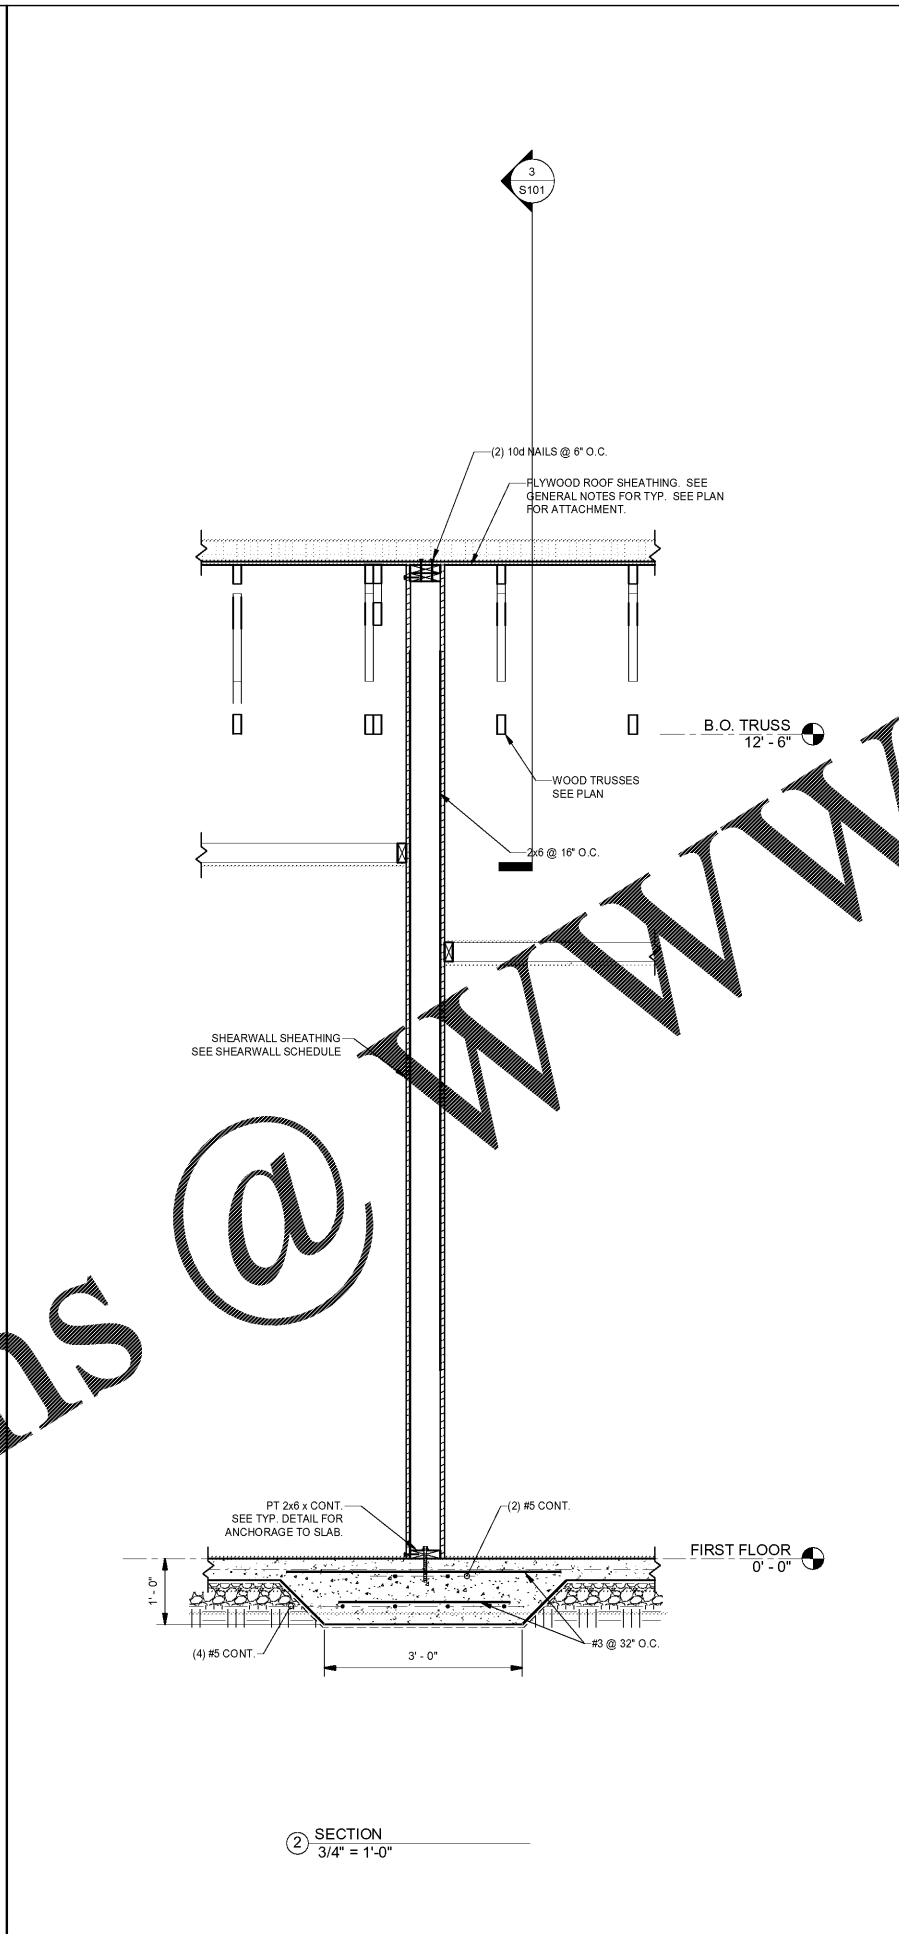

**#ATL 034
 CONYERS, GA**

1447 Highway 138
 Conyers, Georgia 30012
 Rockdale County, Georgia

Revisions		
#	Date	Description

Project Number: 180205
 Issued for: CONSTRUCTION
 Issue Date: 03-22-18

DRAWING TITLE
**FRAMING
 SECTIONS AND
 DETAILS**

SHEET NUMBER
S203

Order Plans @ WWW.LDILINE.COM