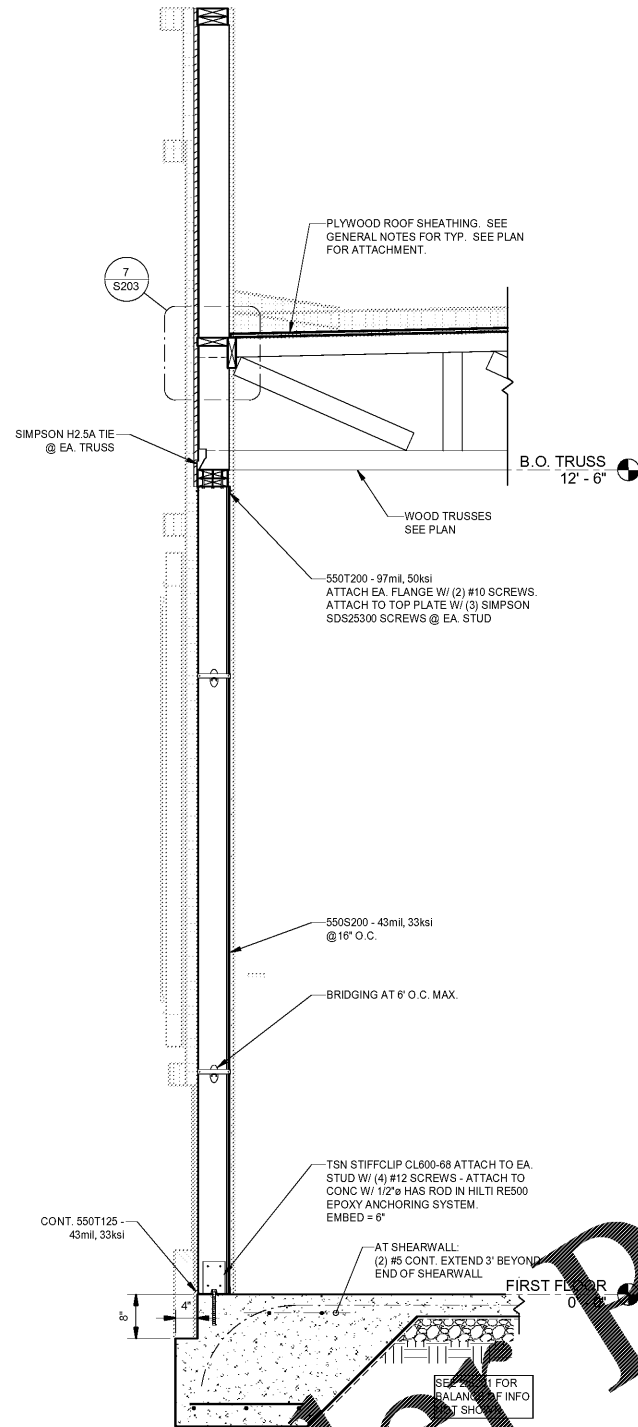

**#ATL 034  
 CONYERS, GA**

1447 Highway 138  
 Conyers, Georgia 30012  
 Rockdale County, Georgia

Revisions		
#	Date	Description

Project Number: 180205  
 Issued for: CONSTRUCTION  
 Issue Date: 03-22-18

DRAWING TITLE  
**FRAMING  
 SECTIONS AND  
 DETAILS**

SHEET NUMBER

**S202**

SECTION  
 3/4" = 1'-0"

SECTION  
 3/4" = 1'-0"

SECTION  
 3/4" = 1'-0"

SECTION  
 3/4" = 1'-0"

Order Plans @