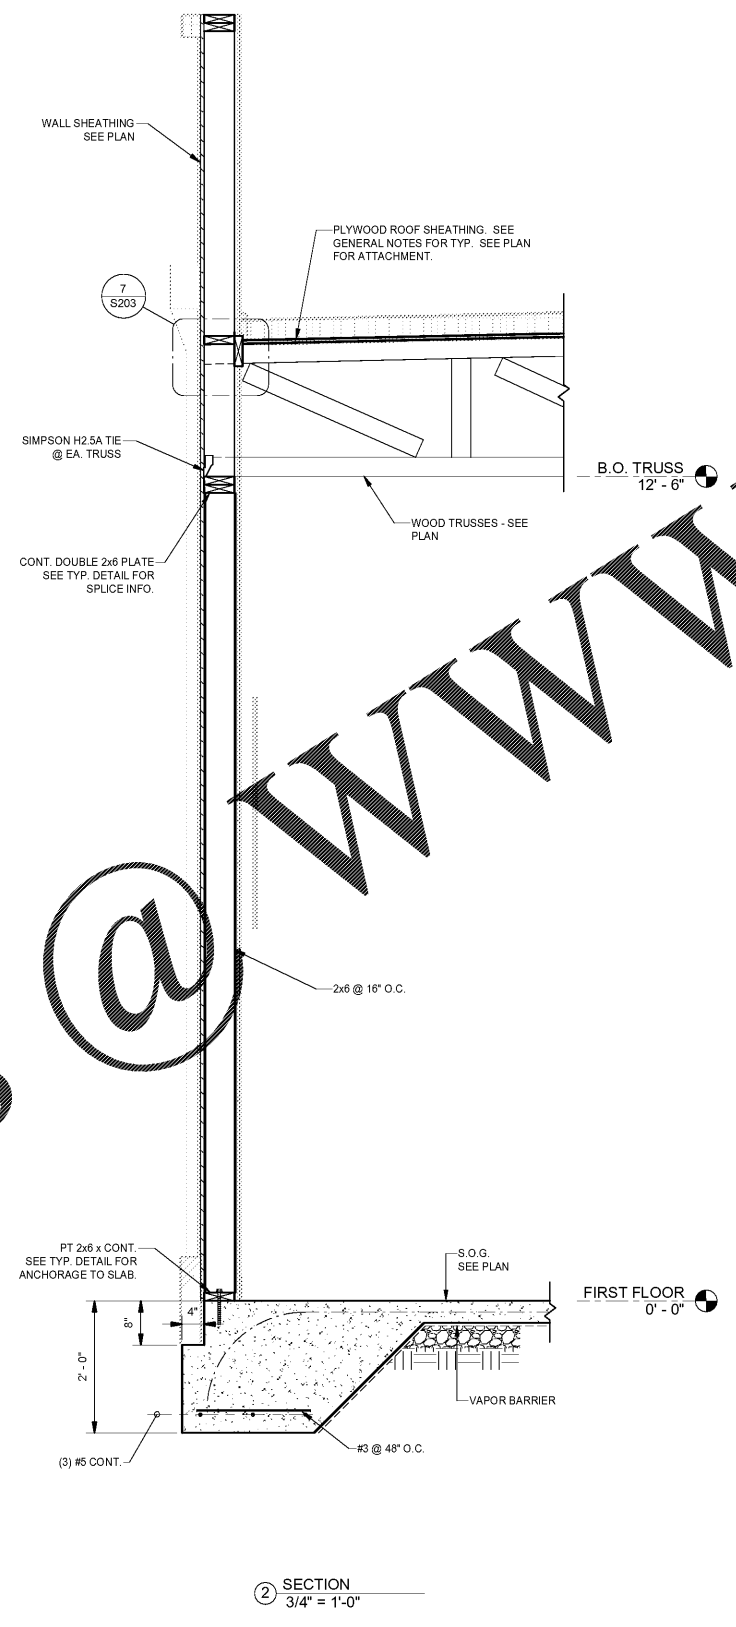

#ATL 034  
 CONYERS, GA

1447 Highway 138  
 Conyers, Georgia 30012  
 Rockdale County, Georgia

Revisions		
#	Date	Description

Project Number: 180205  
 Issued for: CONSTRUCTION  
 Issue Date: 03-22-18

DRAWING TITLE  
**FRAMING  
 SECTIONS AND  
 DETAILS**

SHEET NUMBER  
**S201**

Order Plans @ www.LDOnline.com