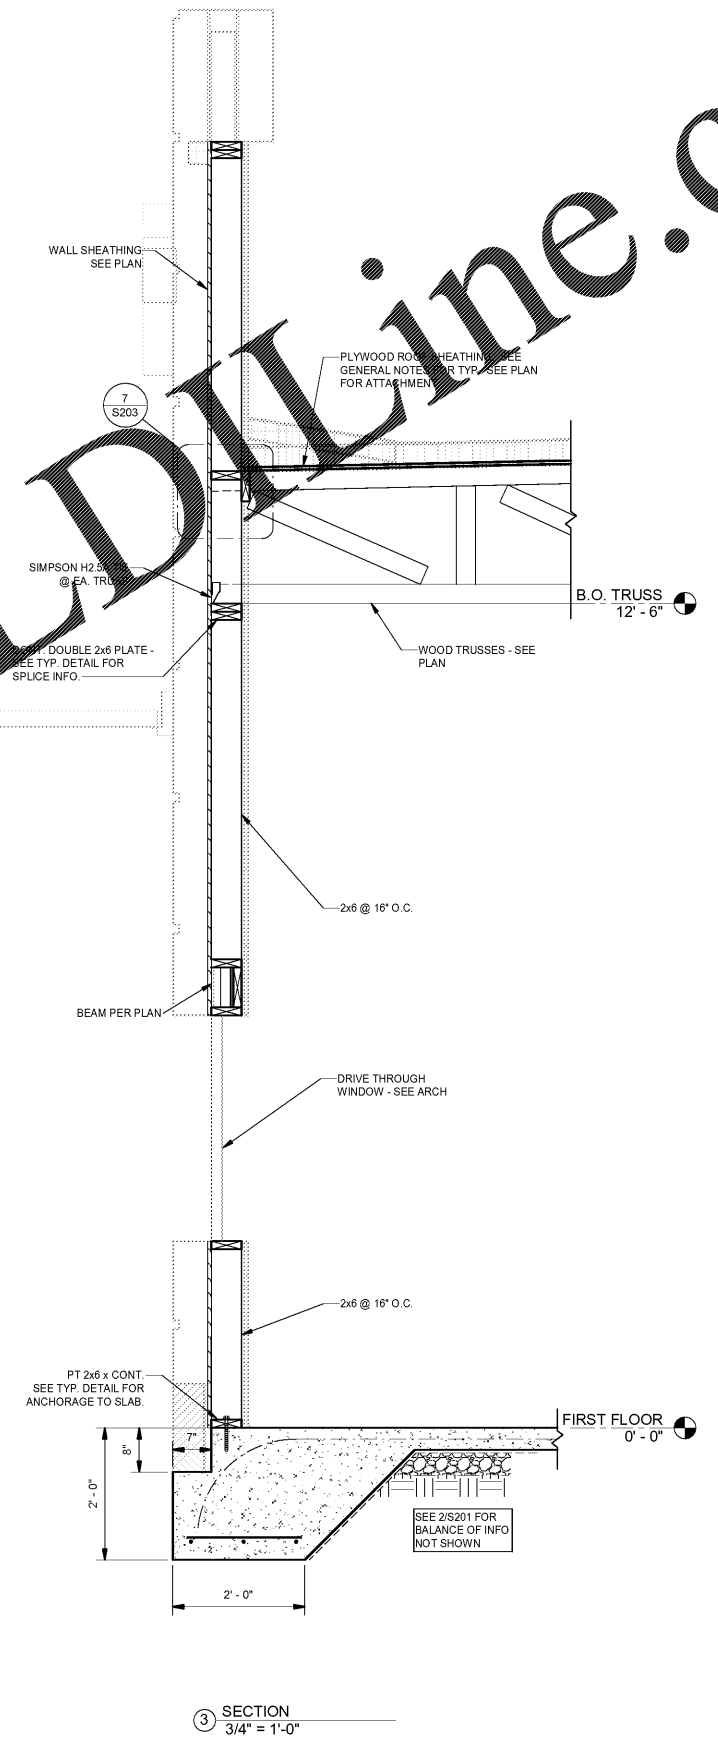

**#ATL 034
 CONYERS, GA**

1447 Highway 138
 Conyers, Georgia 30012
 Rockdale County, Georgia

Revisions		
#	Date	Description

Project Number: 180205
 Issued for: CONSTRUCTION
 Issue Date: 03-22-18

DRAWING TITLE
**FRAMING
 SECTIONS AND
 DETAILS**

SHEET NUMBER
S201

Order Plans @ www.LDOnline.com