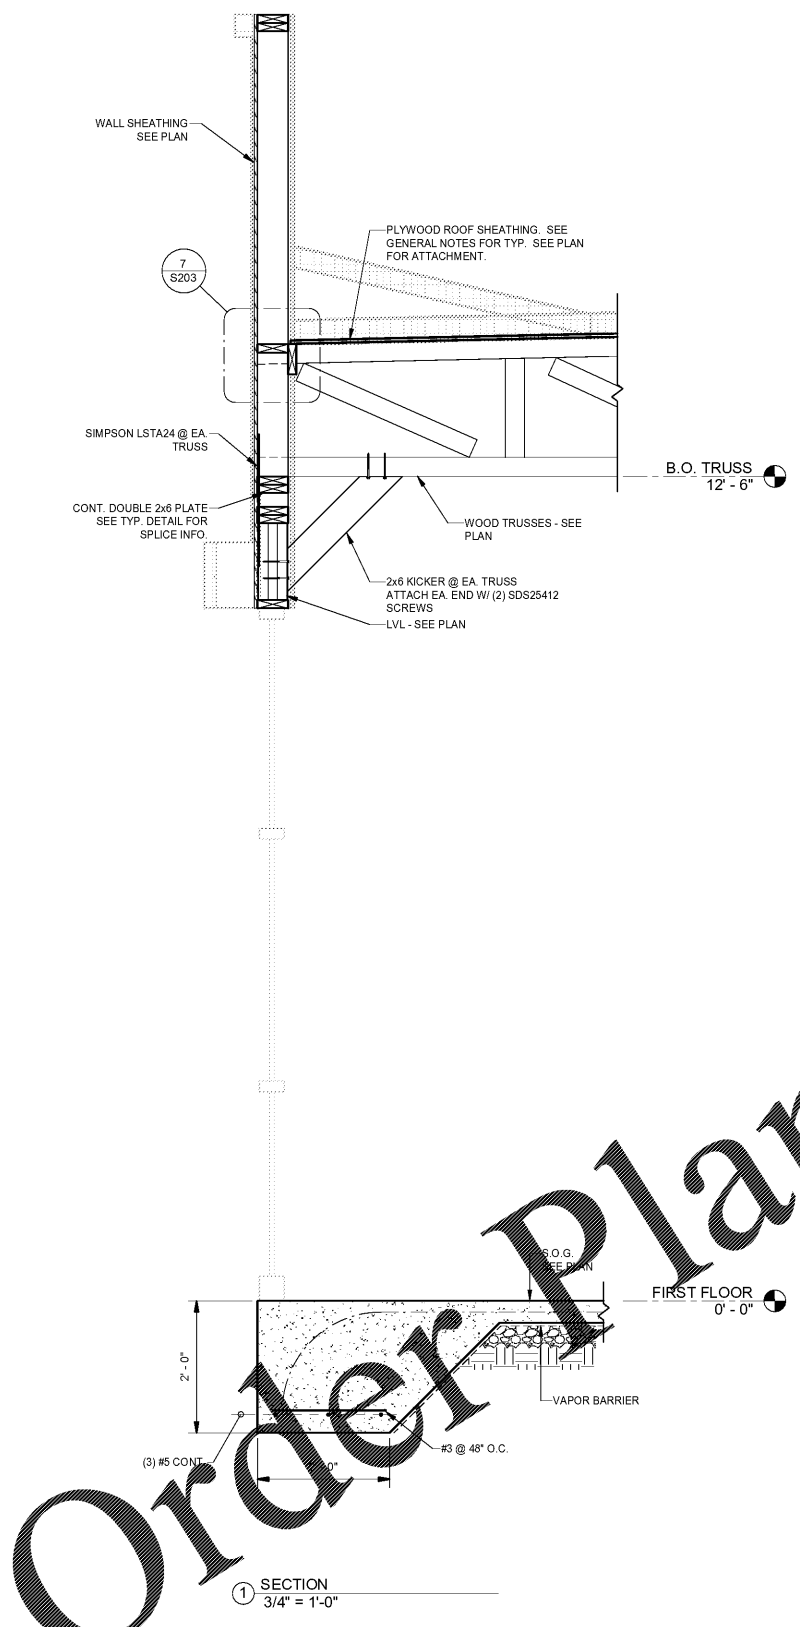

**#ATL 034
 CONYERS, GA**

1447 Highway 138
 Conyers, Georgia 30012
 Rockdale County, Georgia

Revisions		
#	Date	Description

Project Number: 180205
 Issued for: CONSTRUCTION
 Issue Date: 03-22-18

DRAWING TITLE
**FRAMING
 SECTIONS AND
 DETAILS**

SHEET NUMBER
S201

Order Plans @ www.LDOnline.com