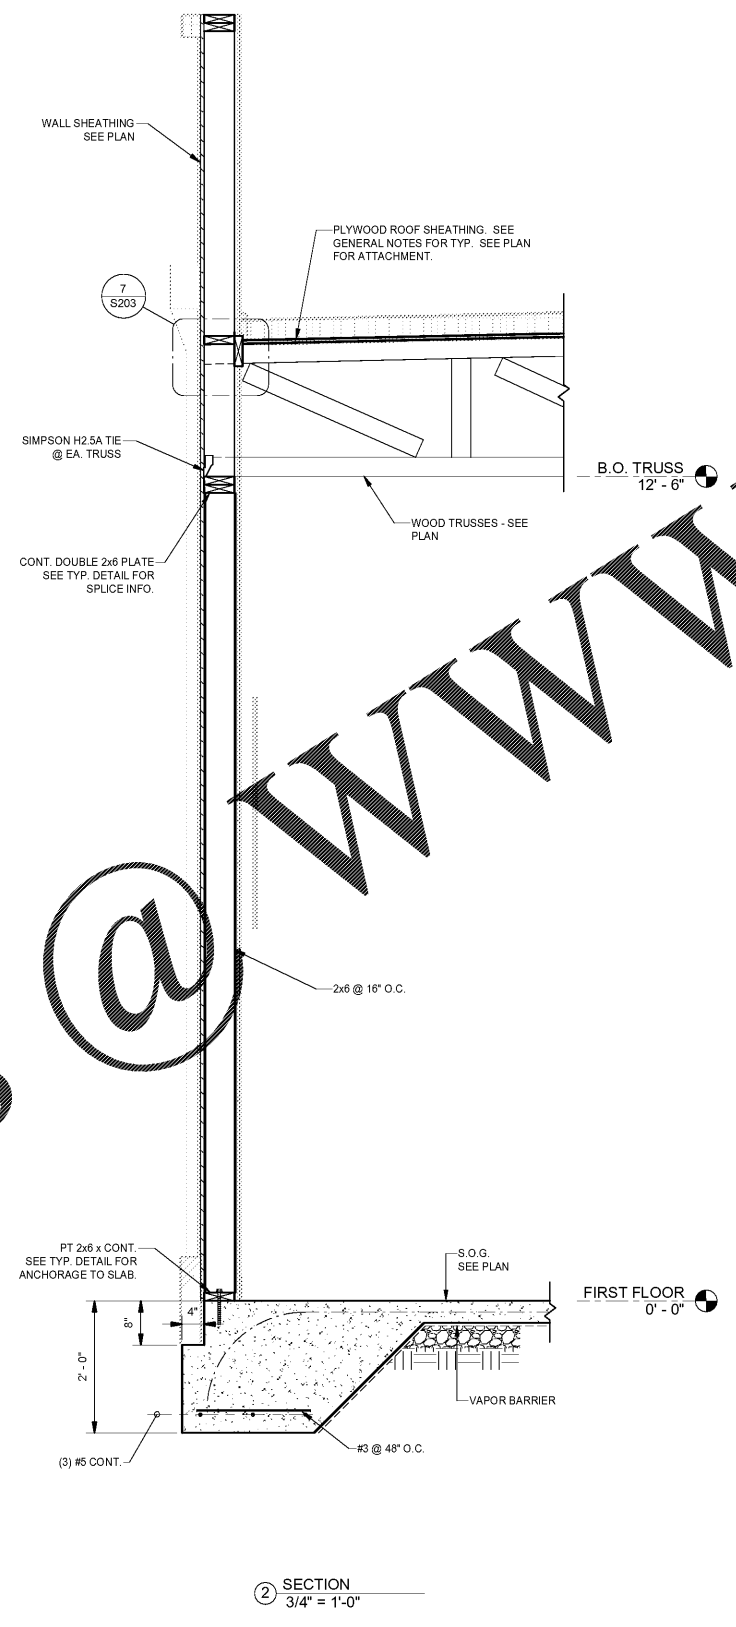

**#ATL 034
 CONYERS, GA**

1447 Highway 138
 Conyers, Georgia 30012
 Rockdale County, Georgia

Revisions		
#	Date	Description

Project Number: 180205
 Issued for: CONSTRUCTION
 Issue Date: 03-22-18

DRAWING TITLE
**FRAMING
 SECTIONS AND
 DETAILS**

SHEET NUMBER
S201

Order Plans @ www.LDOnline.com