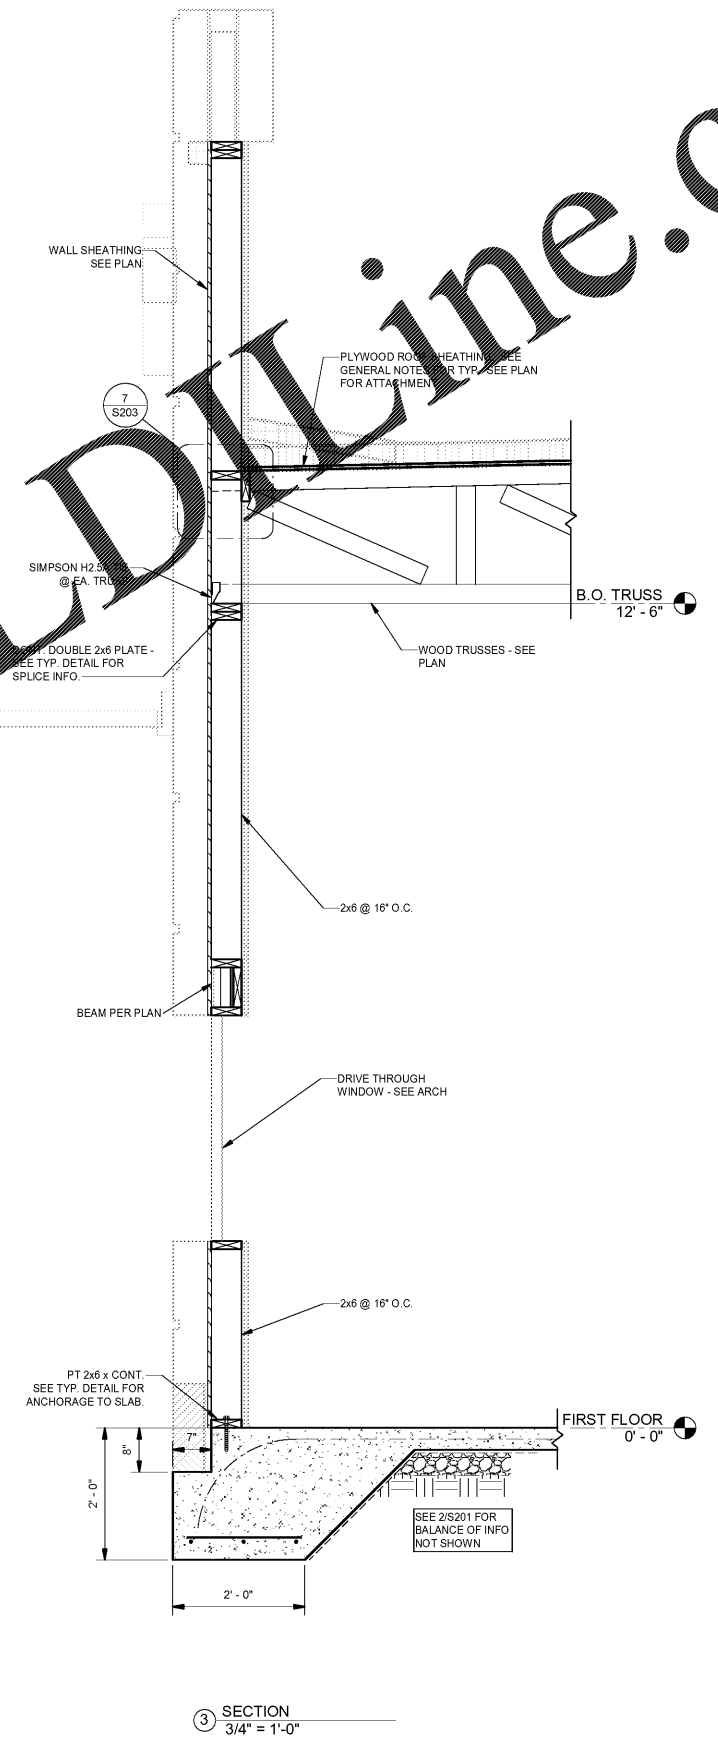

#ATL 034  
 CONYERS, GA

1447 Highway 138  
 Conyers, Georgia 30012  
 Rockdale County, Georgia

Revisions		
#	Date	Description

Project Number: 180205  
 Issued for: CONSTRUCTION  
 Issue Date: 03-22-18

DRAWING TITLE  
**FRAMING  
 SECTIONS AND  
 DETAILS**

SHEET NUMBER  
**S201**

Order Plans @ www.LDOnline.com