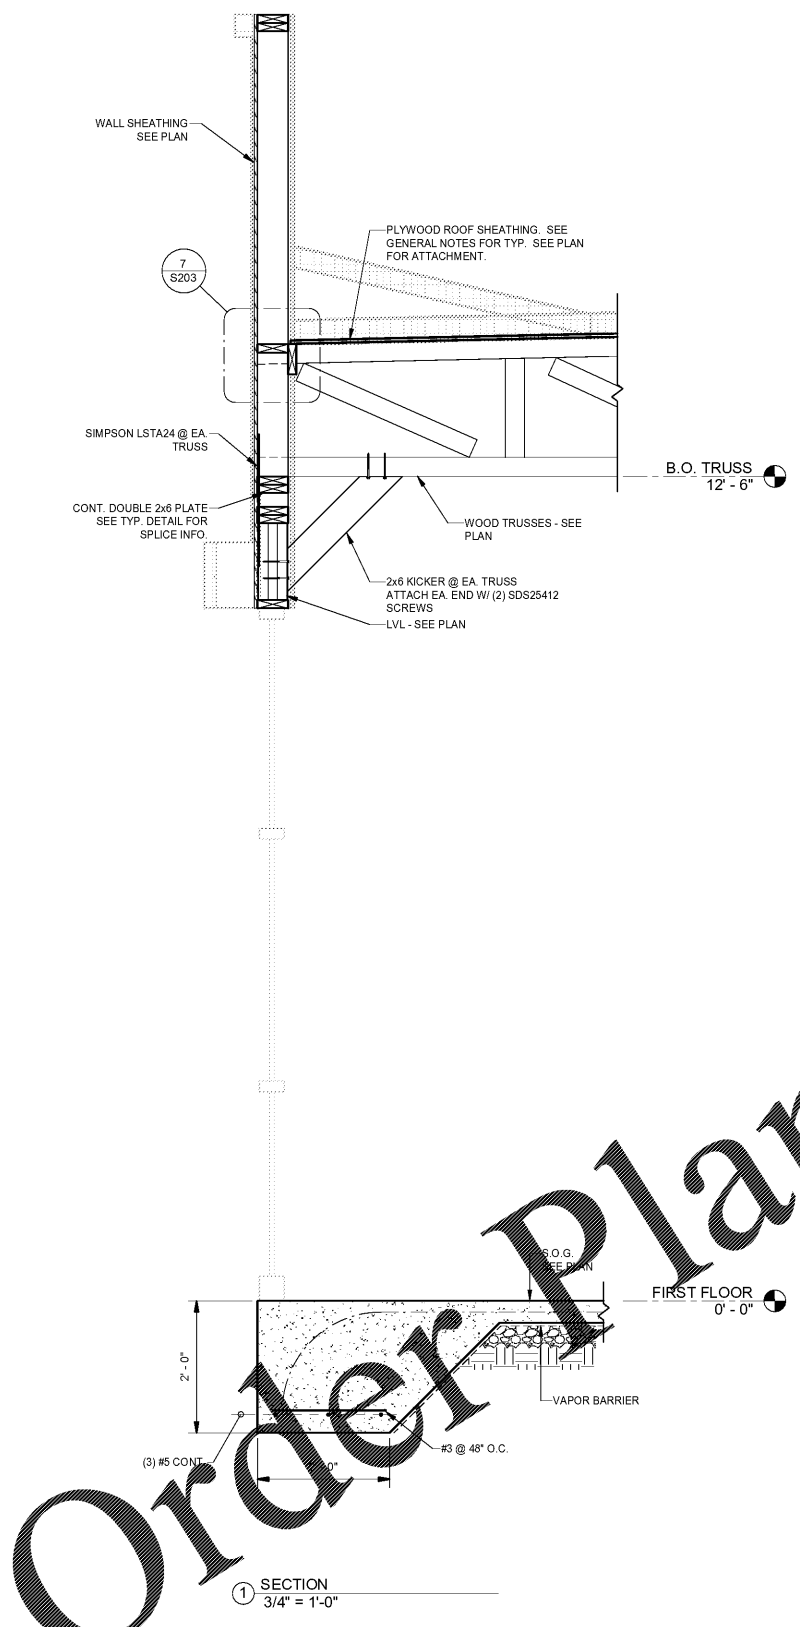

#ATL 034  
 CONYERS, GA

1447 Highway 138  
 Conyers, Georgia 30012  
 Rockdale County, Georgia

Revisions		
#	Date	Description

Project Number: 180205  
 Issued for: CONSTRUCTION  
 Issue Date: 03-22-18

DRAWING TITLE  
**FRAMING  
 SECTIONS AND  
 DETAILS**

SHEET NUMBER  
**S201**

Order Plans @ www.LDOnline.com