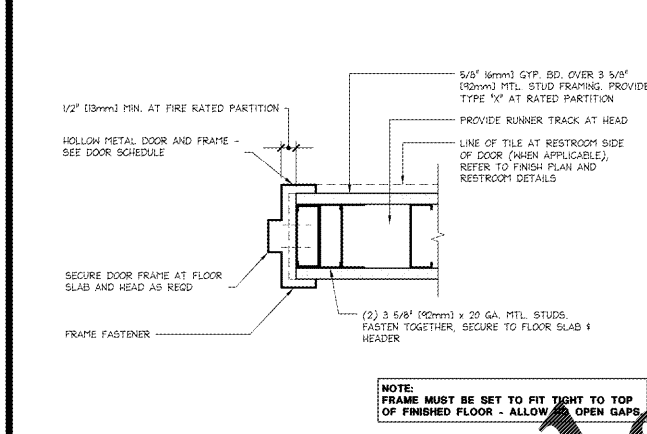

NOT USED 1 1/2" = 1'-0" S
42D-A115-900-DETL 08.29.17

H.M. DOOR JAMB/HEAD DETAIL (SALES) 3" = 1'-0" R
42D-A122-900-DETL 03.22.17

H.M. DOOR JAMB/HEAD DETAIL (NON-SALES) 3" = 1'-0" P
42D-A122-800-DETL 03.22.17

H.M. DOOR JAMB/HEAD DETAIL (SERVICE) 3" = 1'-0" N
42D-A122-900-DETL 08.15.04

NOT USED 3" = 1'-0" H
42D-A122-800-DETL 07.23.17

NOT USED AT WOOD CLOSET DOOR JAMB/HEAD DETAIL 3" = 1'-0" G
42D-A122-900-DETL 07.24.17

NOT USED 3" = 1'-0" D
42D-A122-000-DETL 10.18.17

NOT USED 3" = 1'-0" C
42D-A122-000-DETL 07.20.17

NOT USED 3" = 1'-0" B
42D-A122-800-DETL 07.20.17

NOT USED 3" = 1'-0" E
42D-A122-800-DETL 07.20.17

NOT USED 3" = 1'-0" A
42D-A122-800-DETL 07.20.17