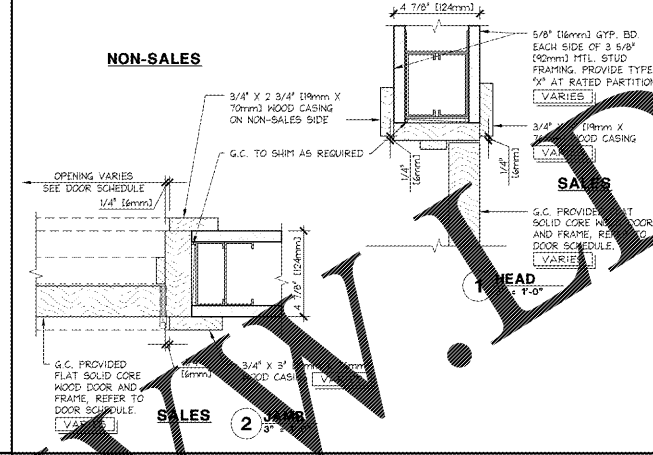

NOT USED 1 1/2" = 1'-0" S
42D-A115-900-DETL 08.29.17

H.M. DOOR JAMB/HEAD DETAIL (SALES) 3" = 1'-0" R
42D-A122-900-DETL 03.22.17

H.M. DOOR JAMB/HEAD DETAIL (NON-SALES) 3" = 1'-0" P
42D-A122-800-DETL 03.22.17

H.M. DOOR JAMB/HEAD DETAIL (SERVICE) 3" = 1'-0" N
42D-A122-900-DETL 08.15.04

NOT USED 3" = 1'-0" H
42D-A122-800-DETL 07.23.17

NOT USED AT WOOD CLOSET DOOR JAMB/HEAD DETAIL 3" = 1'-0" G
42D-A122-900-DETL 07.24.17

NOT USED 3" = 1'-0" D
42D-A122-000-DETL 10.18.17

NOT USED 3" = 1'-0" C
42D-A122-000-DETL 07.20.17

NOT USED 3" = 1'-0" B
42D-A122-800-DETL 07.20.17

NOT USED 3" = 1'-0" E
42D-A122-800-DETL 07.20.17

NOT USED 3" = 1'-0" A
42D-A122-800-DETL 07.20.17