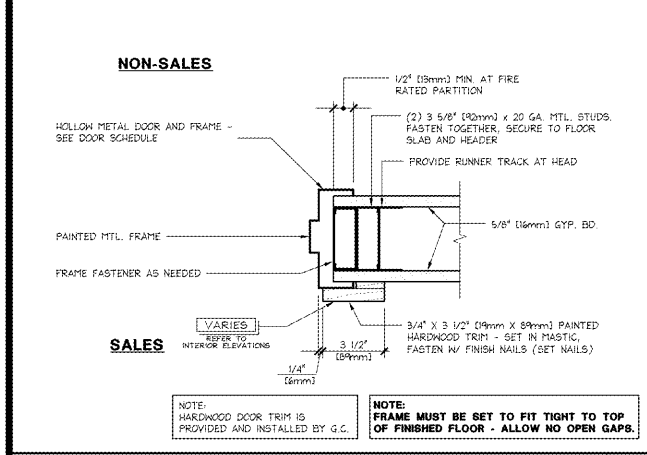

NOT USED 1 1/2" = 1'-0" S
42D-A115-900-DETL 08.29.17

H.M. DOOR JAMB/HEAD DETAIL (SALES) 3" = 1'-0" R
42D-A122-900-DETL 03.22.17

H.M. DOOR JAMB/HEAD DETAIL (NON-SALES) 3" = 1'-0" P
42D-A122-800-DETL 03.22.17

H.M. DOOR JAMB/HEAD DETAIL (SERVICE) 3" = 1'-0" N
42D-A122-900-DETL 08.15.04

NOT USED 3" = 1'-0" H
42D-A122-800-DETL 07.23.17

NOT USED AT WOOD CLOSET DOOR JAMB/HEAD DETAIL 3" = 1'-0" G
42D-A122-900-DETL 07.24.17

NOT USED 3" = 1'-0" D
42D-A122-000-DETL 10.18.17

NOT USED 3" = 1'-0" C
42D-A122-000-DETL 07.20.17

NOT USED 3" = 1'-0" B
42D-A122-800-DETL 07.20.17

NOT USED 3" = 1'-0" E
42D-A122-800-DETL 07.20.17

NOT USED 3" = 1'-0" A
42D-A122-800-DETL 07.20.17