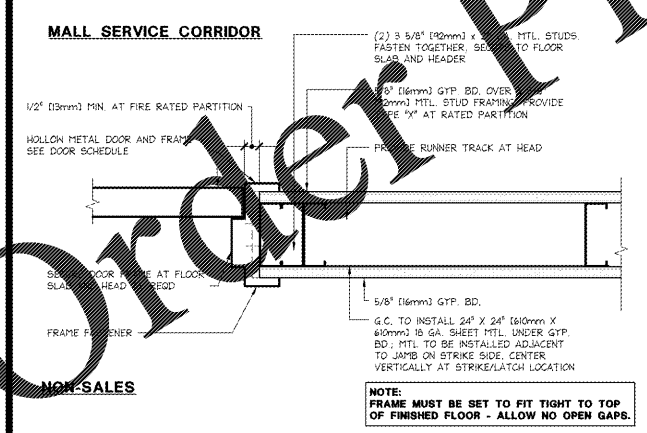

NOT USED 1 1/2" = 1'-0" S
42D-A115-900-DETL 08.29.17

H.M. DOOR JAMB/HEAD DETAIL (SALES) 3" = 1'-0" R
42D-A122-900-DETL 03.22.17

H.M. DOOR JAMB/HEAD DETAIL (NON-SALES) 3" = 1'-0" P
42D-A122-800-DETL 03.22.17

H.M. DOOR JAMB/HEAD DETAIL (SERVICE) 3" = 1'-0" N
42D-A122-900-DETL 08.15.04

NOT USED 3" = 1'-0" H
42D-A122-800-DETL 07.23.17

NOT USED AT WOOD CLOSET DOOR JAMB/HEAD DETAIL 3" = 1'-0" G
42D-A122-900-DETL 07.24.17

NOT USED 3" = 1'-0" D
42D-A122-000-DETL 10.18.17

NOT USED 3" = 1'-0" C
42D-A122-000-DETL 07.20.17

NOT USED 3" = 1'-0" B
42D-A122-800-DETL 07.20.17

NOT USED 3" = 1'-0" E
42D-A122-800-DETL 07.20.17

NOT USED 3" = 1'-0" A
42D-A122-800-DETL 07.20.17