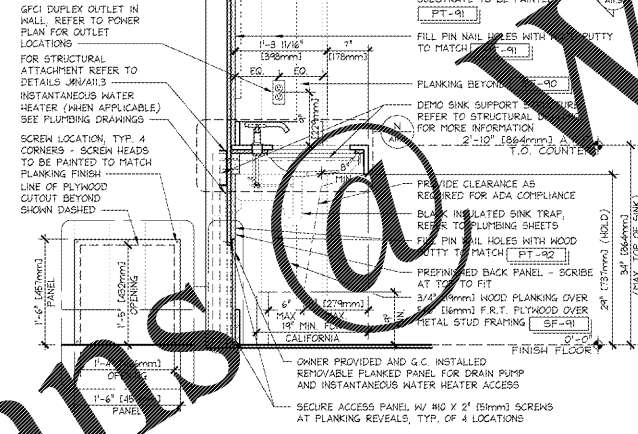

SECTION @ WIDE NICHE PASS-THRU SOFFIT 1" x 1'-0" 42D-A113-C03-DETL 09.18.17

SECTION AT DEMO SINK PASS-THRU NICHE - WITHOUT SHELVES 1" x 1'-0" 42D-A113-K02-DETL 10.27.17