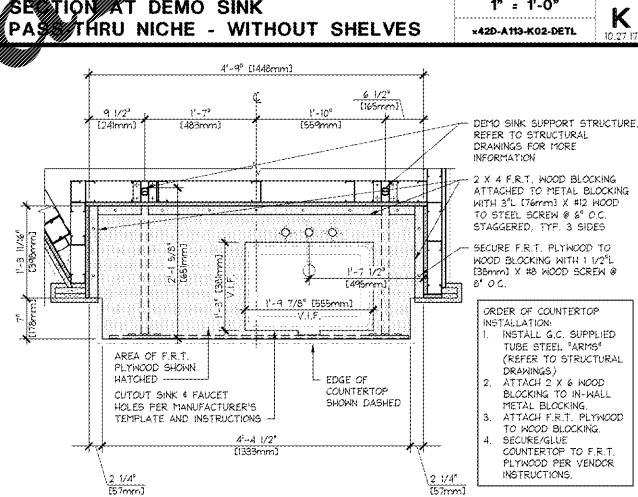

SECTION @ WIDE NICHE PASS-THRU SOFFIT 1" x 1'-0" 42D-A113-C03-DETL 09.18.17

ELEVATION @ WIDE ANGLED DEMO SINK NICHE PASS-THRU - WITHOUT SHELVES 3/8" x 1'-0" 42E-A113-B05-ELEV 10.18.17

SECTION AT DEMO SINK PASS-THRU NICHE - WITHOUT SHELVES 1" x 1'-0" 42D-A113-K02-DETL 10.27.17

ELEVATION @ WIDE ANGLED DEMO SINK NICHE PASS-THRU 3/8" x 1'-0" 42E-A113-B05-ELEV 10.18.17

ELEVATION @ WIDE ANGLED DEMO SINK NICHE PASS-THRU 3/8" x 1'-0" 42E-A113-B05-ELEV 10.18.17

ENLARGED SECTION AT DEMO SINK 3" x 1'-0" 42D-A113-N01-DETL 10.23.17

PLAN DETAIL @ WIDE SINK SUPPORT WITHOUT SHELVES 1" x 1'-0" 42D-A113-J03-DETL 10.25.17

WIDE ANGLED DEMO SINK NICHE FRAMING PLAN - WITHOUT SHELVES 3/4" x 1'-0" 42D-A113-E03-DETL 10.23.17

PLAN AT WIDE ANGLED DEMO SINK NICHE PASS-THRU - WITHOUT SHELVES 3/4" x 1'-0" 42D-A113-A08-DETL 10.27.17