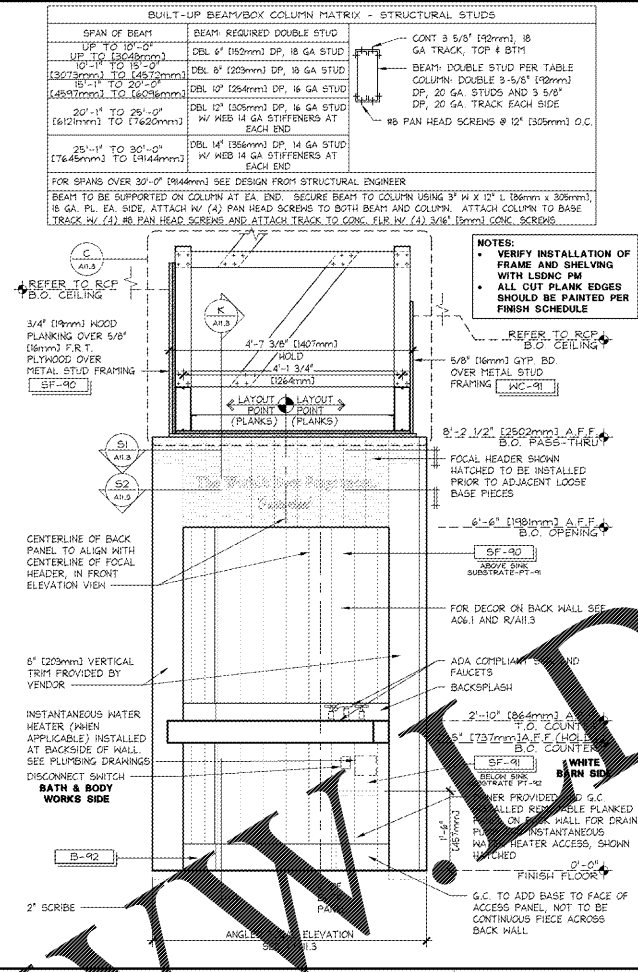

WIDE ANGLED DEMO SINK PLAN DETAIL AT PASS-THRU HEADER 3/4" x 1'-0" 42D-A113-001-DETL 10.06.17

WIDE NICHE PASS-THRU END PLANK DETAIL 6" x 1'-0" 42D-A113-M02-DETL 10.18.17

ELEVATION AT WIDE ANGLED DEMO SINK DEMO SINK GRAPHICS 3/4" x 1'-0" 42D-A113-R02-DETL 10.18.17

SECTION @ WIDE NICHE PASS-THRU SOFFIT 1" x 1'-0" 42D-A113-C03-DETL 09.18.17

ELEVATION @ WIDE ANGLED DEMO SINK NICHE PASS-THRU - WITHOUT SHELVES 3/4" x 1'-0" 42D-A113-G03-DETL 10.03.17

BASE @ PASS-THRU WALL 6" x 1'-0" 42D-A113-000-DETL 10.18.15

SECTION @ WIDE NICHE PASS-THRU SOFFIT 1" x 1'-0" 42D-A113-C03-DETL 09.18.17

ELEVATION @ WIDE ANGLED DEMO SINK NICHE PASS-THRU - WITHOUT SHELVES 3/8" x 1'-0" 42E-A113-B05-ELEV 10.18.17

SECTION AT DEMO SINK PASS-THRU NICHE - WITHOUT SHELVES 1" x 1'-0" 42D-A113-K02-DETL 10.27.17

ELEVATION @ WIDE ANGLED DEMO SINK NICHE PASS-THRU 3/8" x 1'-0" 42E-A113-B05-ELEV 10.18.17

ELEVATION @ WIDE ANGLED DEMO SINK NICHE PASS-THRU 3/8" x 1'-0" 42E-A113-B05-ELEV 10.18.17

ENLARGED SECTION AT DEMO SINK 3" x 1'-0" 42D-A113-N01-DETL 10.23.17