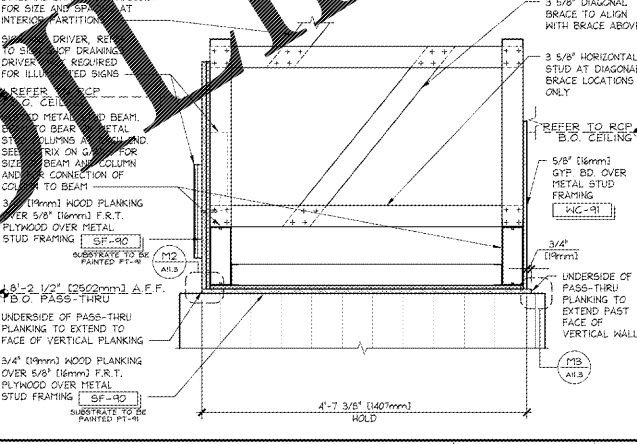

WIDE ANGLED DEMO SINK PLAN DETAIL AT PASS-THRU HEADER 3/4" x 1'-0" 42D-A113-001-DETL 10.06.17

WIDE NICHE PASS-THRU END PLANK DETAIL 6" x 1'-0" 42D-A113-M02-DETL 10.18.17

ELEVATION AT WIDE ANGLED DEMO SINK DEMO SINK GRAPHICS 3/4" x 1'-0" 42D-A113-R02-DETL 10.18.17

SECTION @ WIDE NICHE PASS-THRU SOFFIT 1" x 1'-0" 42D-A113-C03-DETL 09.18.17

ELEVATION @ WIDE ANGLED DEMO SINK NICHE PASS-THRU - WITHOUT SHELVES 3/4" x 1'-0" 42D-A113-G03-DETL 10.03.17

BASE @ PASS-THRU WALL 6" x 1'-0" 42D-A113-000-DETL 10.18.15

SECTION @ WIDE NICHE PASS-THRU SOFFIT 1" x 1'-0" 42D-A113-C03-DETL 09.18.17

ELEVATION @ WIDE ANGLED DEMO SINK NICHE PASS-THRU - WITHOUT SHELVES 3/8" x 1'-0" 42E-A113-B05-ELEV 10.18.17

SECTION AT DEMO SINK PASS-THRU NICHE - WITHOUT SHELVES 1" x 1'-0" 42D-A113-K02-DETL 10.27.17

ELEVATION @ WIDE ANGLED DEMO SINK NICHE PASS-THRU 3/8" x 1'-0" 42E-A113-B05-ELEV 10.18.17

ELEVATION @ WIDE ANGLED DEMO SINK NICHE PASS-THRU 3/8" x 1'-0" 42E-A113-B05-ELEV 10.18.17

ENLARGED SECTION AT DEMO SINK 3" x 1'-0" 42D-A113-N01-DETL 10.23.17