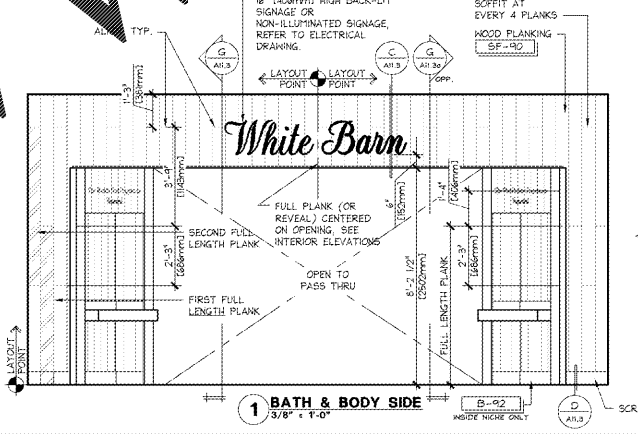

WIDE ANGLED DEMO SINK PLAN DETAIL AT PASS-THRU HEADER 3/4" x 1'-0" 42D-A113-001-DETL 10.06.17

WIDE NICHE PASS-THRU END PLANK DETAIL 6" x 1'-0" 42D-A113-M02-DETL 10.18.17

ELEVATION AT WIDE ANGLED DEMO SINK DEMO SINK GRAPHICS 3/4" x 1'-0" 42D-A113-R02-DETL 10.18.17

SECTION @ WIDE NICHE PASS-THRU SOFFIT 1" x 1'-0" 42D-A113-C03-DETL 09.18.17

ELEVATION @ WIDE ANGLED DEMO SINK NICHE PASS-THRU - WITHOUT SHELVES 3/4" x 1'-0" 42D-A113-G03-DETL 10.03.17

BASE @ PASS-THRU WALL 6" x 1'-0" 42D-A113-000-DETL 10.18.15

SECTION @ WIDE NICHE PASS-THRU SOFFIT 1" x 1'-0" 42D-A113-C03-DETL 09.18.17

ELEVATION @ WIDE ANGLED DEMO SINK NICHE PASS-THRU - WITHOUT SHELVES 3/8" x 1'-0" 42E-A113-B05-ELEV 10.18.17

SECTION AT DEMO SINK PASS-THRU NICHE - WITHOUT SHELVES 1" x 1'-0" 42D-A113-K02-DETL 10.27.17

ELEVATION @ WIDE ANGLED DEMO SINK NICHE PASS-THRU 3/8" x 1'-0" 42E-A113-B05-ELEV 10.18.17

ELEVATION @ WIDE ANGLED DEMO SINK NICHE PASS-THRU 3/8" x 1'-0" 42E-A113-B05-ELEV 10.18.17

ENLARGED SECTION AT DEMO SINK 3" x 1'-0" 42D-A113-N01-DETL 10.23.17