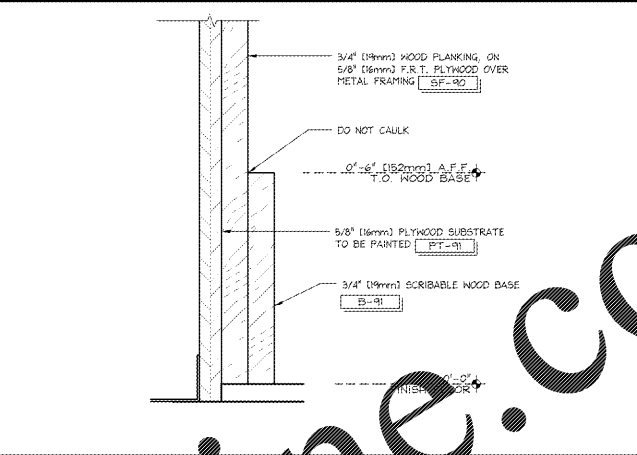

WIDE ANGLED DEMO SINK PLAN DETAIL AT PASS-THRU HEADER 3/4" x 1'-0" 42D-A113-001-DETL 10.06.17

WIDE NICHE PASS-THRU END PLANK DETAIL 6" x 1'-0" 42D-A113-M02-DETL 10.18.17

ELEVATION AT WIDE ANGLED DEMO SINK DEMO SINK GRAPHICS 3/4" x 1'-0" 42D-A113-R02-DETL 10.18.17

SECTION @ WIDE NICHE PASS-THRU SOFFIT 1" x 1'-0" 42D-A113-C03-DETL 09.18.17

ELEVATION @ WIDE ANGLED DEMO SINK NICHE PASS-THRU - WITHOUT SHELVES 3/4" x 1'-0" 42D-A113-G03-DETL 10.03.17

BASE @ PASS-THRU WALL 6" x 1'-0" 42D-A113-000-DETL 10.18.15

SECTION @ WIDE NICHE PASS-THRU SOFFIT 1" x 1'-0" 42D-A113-C03-DETL 09.18.17

ELEVATION @ WIDE ANGLED DEMO SINK NICHE PASS-THRU - WITHOUT SHELVES 3/8" x 1'-0" 42E-A113-B05-ELEV 10.18.17

SECTION AT DEMO SINK PASS-THRU NICHE - WITHOUT SHELVES 1" x 1'-0" 42D-A113-K02-DETL 10.27.17

ELEVATION @ WIDE ANGLED DEMO SINK NICHE PASS-THRU 3/8" x 1'-0" 42E-A113-B05-ELEV 10.18.17

ELEVATION @ WIDE ANGLED DEMO SINK NICHE PASS-THRU 3/8" x 1'-0" 42E-A113-B05-ELEV 10.18.17

ENLARGED SECTION AT DEMO SINK 3" x 1'-0" 42D-A113-N01-DETL 10.23.17