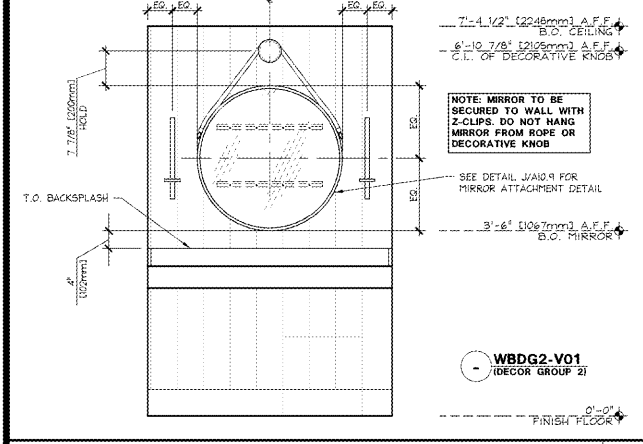

WIDE ANGLED DEMO SINK PLAN DETAIL AT PASS-THRU HEADER 3/4" x 1'-0" 42D-A113-001-DETL 10.06.17

WIDE NICHE PASS-THRU END PLANK DETAIL 6" x 1'-0" 42D-A113-M02-DETL 10.18.17

ELEVATION AT WIDE ANGLED DEMO SINK DEMO SINK GRAPHICS 3/4" x 1'-0" 42D-A113-R02-DETL 10.18.17

SECTION @ WIDE NICHE PASS-THRU SOFFIT 1" x 1'-0" 42D-A113-C03-DETL 09.18.17

ELEVATION @ WIDE ANGLED DEMO SINK NICHE PASS-THRU - WITHOUT SHELVES 3/4" x 1'-0" 42D-A113-G03-DETL 10.03.17

BASE @ PASS-THRU WALL 6" x 1'-0" 42D-A113-000-DETL 10.18.15