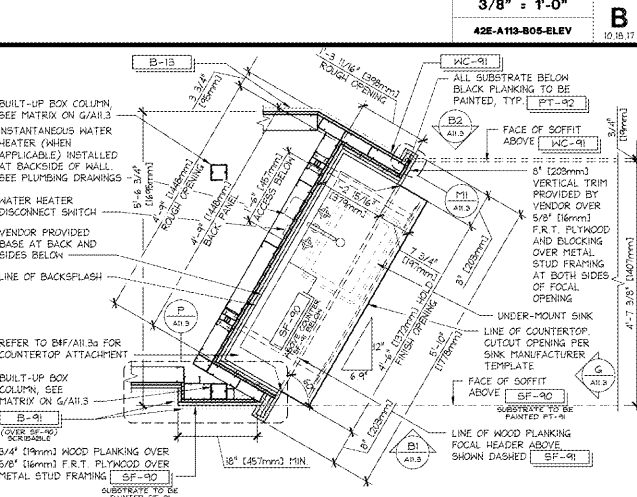

SECTION @ WIDE NICHE PASS-THRU SOFFIT 1" x 1'-0" 42D-A113-C03-DETL 09.18.17

ELEVATION @ WIDE ANGLED DEMO SINK NICHE PASS-THRU - WITHOUT SHELVES 3/8" x 1'-0" 42E-A113-B05-ELEV 10.18.17

SECTION AT DEMO SINK PASS-THRU NICHE - WITHOUT SHELVES 1" x 1'-0" 42D-A113-K02-DETL 10.27.17

ELEVATION @ WIDE ANGLED DEMO SINK NICHE PASS-THRU 3/8" x 1'-0" 42E-A113-B05-ELEV 10.18.17

ELEVATION @ WIDE ANGLED DEMO SINK NICHE PASS-THRU 3/8" x 1'-0" 42E-A113-B05-ELEV 10.18.17

ENLARGED SECTION AT DEMO SINK 3" x 1'-0" 42D-A113-N01-DETL 10.23.17

PLAN DETAIL @ WIDE SINK SUPPORT WITHOUT SHELVES 1" x 1'-0" 42D-A113-J03-DETL 10.25.17

WIDE ANGLED DEMO SINK NICHE FRAMING PLAN - WITHOUT SHELVES 3/4" x 1'-0" 42D-A113-E03-DETL 10.23.17

PLAN AT WIDE ANGLED DEMO SINK NICHE PASS-THRU - WITHOUT SHELVES 3/4" x 1'-0" 42D-A113-A08-DETL 10.27.17