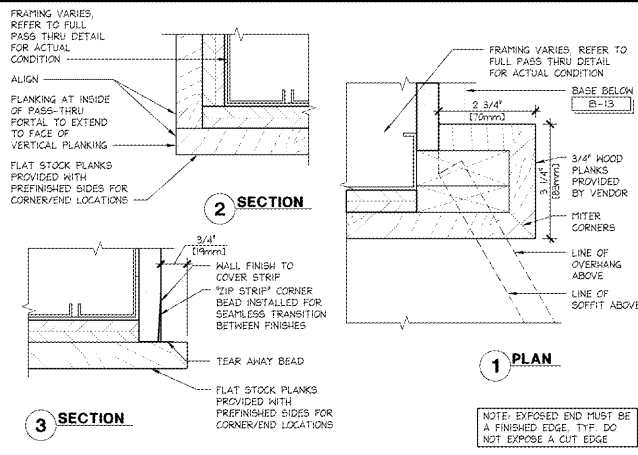

WIDE ANGLED DEMO SINK PLAN DETAIL AT PASS-THRU HEADER 3/4" x 1'-0" 42D-A113-001-DETL 10.06.17

WIDE NICHE PASS-THRU END PLANK DETAIL 6" x 1'-0" 42D-A113-M02-DETL 10.18.17

ELEVATION AT WIDE ANGLED DEMO SINK DEMO SINK GRAPHICS 3/4" x 1'-0" 42D-A113-R02-DETL 10.18.17

SECTION @ WIDE NICHE PASS-THRU SOFFIT 1" x 1'-0" 42D-A113-C03-DETL 09.18.17

ELEVATION @ WIDE ANGLED DEMO SINK NICHE PASS-THRU - WITHOUT SHELVES 3/4" x 1'-0" 42D-A113-G03-DETL 10.03.17

BASE @ PASS-THRU WALL 6" x 1'-0" 42D-A113-000-DETL 10.18.15

SECTION @ WIDE NICHE PASS-THRU SOFFIT 1" x 1'-0" 42D-A113-C03-DETL 09.18.17

ELEVATION @ WIDE ANGLED DEMO SINK NICHE PASS-THRU - WITHOUT SHELVES 3/8" x 1'-0" 42E-A113-B05-ELEV 10.18.17

SECTION AT DEMO SINK PASS-THRU NICHE - WITHOUT SHELVES 1" x 1'-0" 42D-A113-K02-DETL 10.27.17