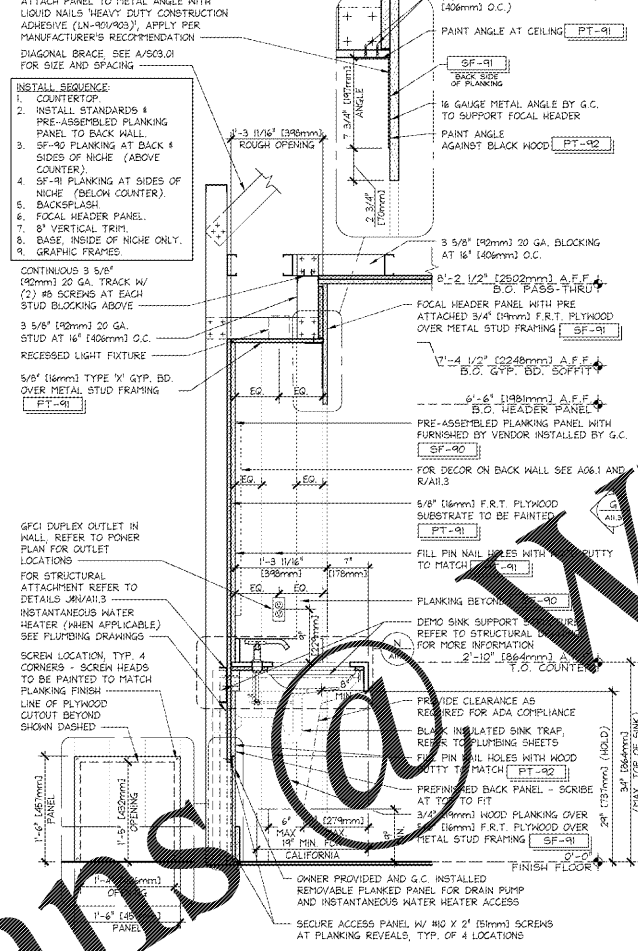

WIDE ANGLED DEMO SINK PLAN DETAIL AT PASS-THRU HEADER 3/4" x 1'-0" 42D-A113-001-DETL 10.06.17

WIDE NICHE PASS-THRU END PLANK DETAIL 6" x 1'-0" 42D-A113-M02-DETL 10.18.17

ELEVATION AT WIDE ANGLED DEMO SINK DEMO SINK GRAPHICS 3/4" x 1'-0" 42D-A113-R02-DETL 10.18.17

SECTION @ WIDE NICHE PASS-THRU SOFFIT 1" x 1'-0" 42D-A113-C03-DETL 09.18.17

ELEVATION @ WIDE ANGLED DEMO SINK NICHE PASS-THRU - WITHOUT SHELVES 3/4" x 1'-0" 42D-A113-G03-DETL 10.03.17

BASE @ PASS-THRU WALL 6" x 1'-0" 42D-A113-000-DETL 10.18.15

SECTION @ WIDE NICHE PASS-THRU SOFFIT 1" x 1'-0" 42D-A113-C03-DETL 09.18.17

ELEVATION @ WIDE ANGLED DEMO SINK NICHE PASS-THRU - WITHOUT SHELVES 3/8" x 1'-0" 42E-A113-B05-ELEV 10.18.17

SECTION AT DEMO SINK PASS-THRU NICHE - WITHOUT SHELVES 1" x 1'-0" 42D-A113-K02-DETL 10.27.17

ELEVATION @ WIDE ANGLED DEMO SINK NICHE PASS-THRU 3/8" x 1'-0" 42E-A113-B05-ELEV 10.18.17

ELEVATION @ WIDE ANGLED DEMO SINK NICHE PASS-THRU 3/8" x 1'-0" 42E-A113-B05-ELEV 10.18.17

ENLARGED SECTION AT DEMO SINK 3" x 1'-0" 42D-A113-N01-DETL 10.23.17