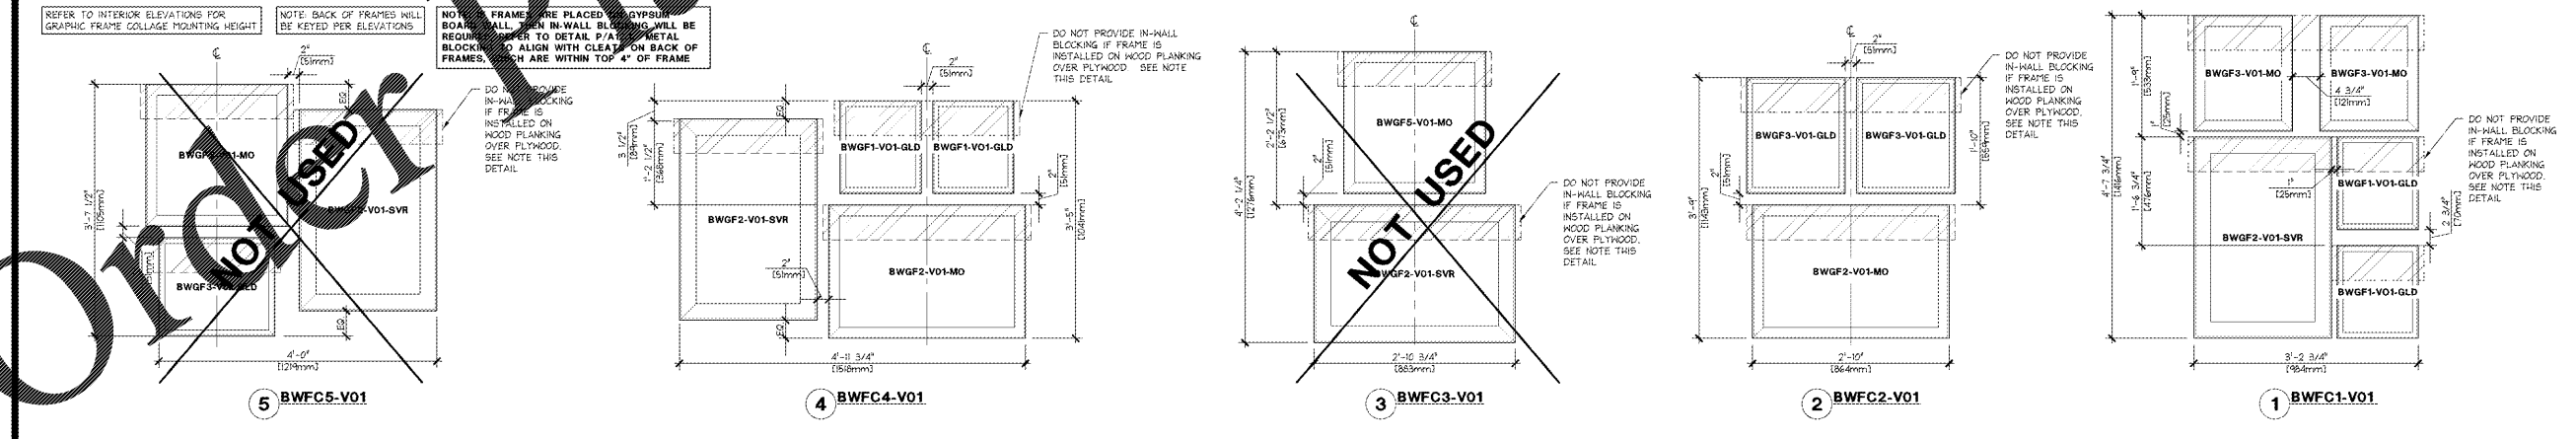

USE THE KEY BELOW TO DECIPHER THE BBW GRAPHIC ID TAGS:
BW - INDICATES THAT THIS GRAPHIC IS FOR BBW
GF - INDICATES ITS A GRAPHIC FRAME
- REFERS TO FRAME SIZE AND VERSION NUMBER
C - COLOR/FINISH (GLD, MO, CO, SVR)

COLORS:
GLD - GOLD
CO - COPPER
MO - WALNUT (PREVIOUSLY OAK)
SVR - SILVER

NOTE: THIS SCHEDULE LISTS ALL POSSIBLE GRAPHIC FRAMES. THE ANNOTATED SHEETS TO DETERMINE WHICH GRAPHICS ARE USED IN THIS STORE.

GRAPHIC SCHEDULE - BBW
42D-A108-000-DETL
1/4" = 1'-0"
D
05.07.17

Lbrands
STORE DESIGN & CONSTRUCTION
Three Limited Parkway - Columbus, Ohio, 43230
Telephone: 614.415.7000 - Fax: 614.415.7349

PROJECT INFORMATION:
104.01.2445.01
BATH & BODY WORKS
CHARLOTTE PREMIUM OUTLETS
5404 NEW FASHION WAY
CHARLOTTE, NC 28278

SCOPE: TYPE: BBW ES / WSC / CO / S
USBC PROJECT #: 00107078 / A/E PROJECT #:
PACKAGE: NEW
DATE: 03/13/18
SHEET: 18 OF 18
3/13/18

DATE ISSUED: 03/13/18
DESIGNED BY: SO
DRAWN BY: KM
CHECKED BY: JMH

BBW GRAPHIC FRAME COLLAGE DETAILS

DRAWING NUMBER:
A10.6

NOT USED
42D-A108-800-DETL
1" = 1'-0"
B
12.07.17

BACKWRAP GRAPHIC FRAME COLLAGE LAYOUTS
42D-A108-800-DETL
1" = 1'-0"
A
12.07.17