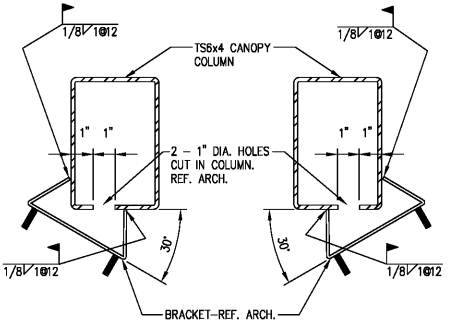

1 SECTION AT CAR CANOPY
S5.01 SCALE: 1/2"=1'-0"

ALTERNATE

2 CONNECTION DETAIL
S5.01 SCALE: 1 1/2"=1'-0"

ALTERNATE

3 CONNECTION DETAIL
S5.01 SCALE: 1 1/2"=1'-0"

ALTERNATE

4 CONNECTION DETAIL
S5.01 SCALE: 1 1/2"=1'-0"

ALTERNATE

5 CONNECTION DETAIL
S5.01 SCALE: 1 1/2"=1'-0"

6 CONNECTION DETAIL
S5.01 SCALE: 3"=1'-0"

SEE SITE PLANS FOR DIRECTION, LOCATIONS AND ANGLES OF STALL MENUS.

Order Plans @ WWW.LDLINE.COM

STORE #6679