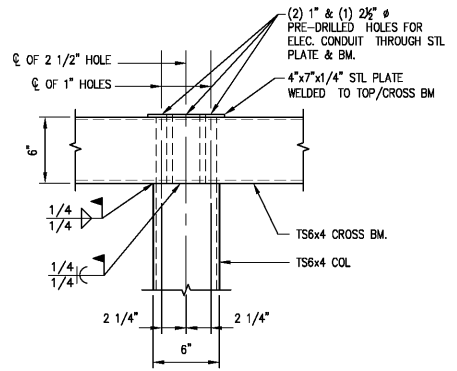

1 SECTION AT CAR CANOPY
S5.01 SCALE: 1/2"=1'-0"

ALTERNATE

2 CONNECTION DETAIL
S5.01 SCALE: 1 1/2"=1'-0"

ALTERNATE

3 CONNECTION DETAIL
S5.01 SCALE: 1 1/2"=1'-0"

ALTERNATE

4 CONNECTION DETAIL
S5.01 SCALE: 1 1/2"=1'-0"

ALTERNATE

5 CONNECTION DETAIL
S5.01 SCALE: 1 1/2"=1'-0"

6 CONNECTION DETAIL
S5.01 SCALE: 3"=1'-0"

SEE SITE PLANS FOR DIRECTION, LOCATIONS AND ANGLES OF STALL MENUS.

Order Plans @ WWW.LDLINE.COM

STORE #6679