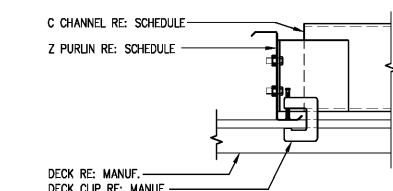

1 SECTION AT CAR CANOPY
S5.01 SCALE: 1/2"=1'-0"

ALTERNATE

2 CONNECTION DETAIL
S5.01 SCALE: 1 1/2"=1'-0"

ALTERNATE

3 CONNECTION DETAIL
S5.01 SCALE: 1 1/2"=1'-0"

ALTERNATE

4 CONNECTION DETAIL
S5.01 SCALE: 1 1/2"=1'-0"

ALTERNATE

5 CONNECTION DETAIL
S5.01 SCALE: 1 1/2"=1'-0"

6 CONNECTION DETAIL
S5.01 SCALE: 3"=1'-0"

SEE SITE PLANS FOR DIRECTION, LOCATIONS AND ANGLES OF STALL MENUS.

Order Plans @ WWW.LDLINE.COM

STORE #6679