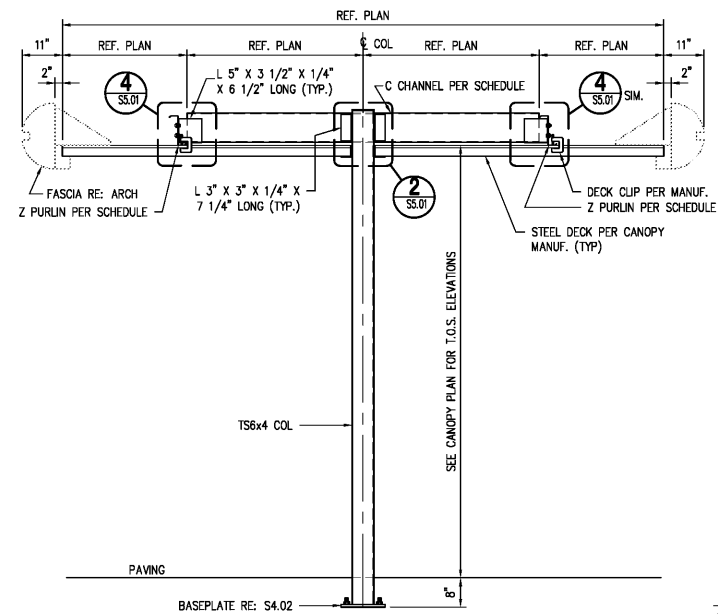

1 SECTION AT CAR CANOPY
S5.01 SCALE: 1/2"=1'-0"

ALTERNATE

2 CONNECTION DETAIL
S5.01 SCALE: 1 1/2"=1'-0"

ALTERNATE

3 CONNECTION DETAIL
S5.01 SCALE: 1 1/2"=1'-0"

ALTERNATE

4 CONNECTION DETAIL
S5.01 SCALE: 1 1/2"=1'-0"

ALTERNATE

5 CONNECTION DETAIL
S5.01 SCALE: 1 1/2"=1'-0"

6 CONNECTION DETAIL
S5.01 SCALE: 3"=1'-0"

SEE SITE PLANS FOR DIRECTION, LOCATIONS AND ANGLES OF STALL MENUS.

Order Plans @ WWW.LDLINE.COM

STORE #6679

6808 SIEGEN LANE
BATON ROUGE, LA 70809

PROJ. NO.: 1722
DATE: 10/16/11

SHEET TITLE:

CAR STALL
CANOPY DETAILS

SHEET NO.:
S5.01