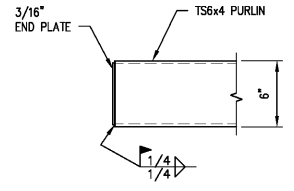

1 SECTION AT CAR CANOPY
S5.01 SCALE: 1/2"=1'-0"

ALTERNATE

2 CONNECTION DETAIL
S5.01 SCALE: 1 1/2"=1'-0"

ALTERNATE

3 CONNECTION DETAIL
S5.01 SCALE: 1 1/2"=1'-0"

ALTERNATE

4 CONNECTION DETAIL
S5.01 SCALE: 1 1/2"=1'-0"

ALTERNATE

5 CONNECTION DETAIL
S5.01 SCALE: 1 1/2"=1'-0"

6 CONNECTION DETAIL
S5.01 SCALE: 3"=1'-0"

SEE SITE PLANS FOR DIRECTION, LOCATIONS AND ANGLES OF STALL MENUS.

Order Plans @ WWW.LDLINE.COM

STORE #6679