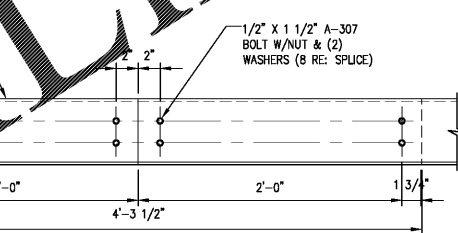

1 SECTION AT CAR CANOPY
S5.01 SCALE: 1/2"=1'-0"

ALTERNATE

2 CONNECTION DETAIL
S5.01 SCALE: 1 1/2"=1'-0"

ALTERNATE

3 CONNECTION DETAIL
S5.01 SCALE: 1 1/2"=1'-0"

ALTERNATE

4 CONNECTION DETAIL
S5.01 SCALE: 1 1/2"=1'-0"

ALTERNATE

5 CONNECTION DETAIL
S5.01 SCALE: 1 1/2"=1'-0"

6 CONNECTION DETAIL
S5.01 SCALE: 3"=1'-0"

SEE SITE PLANS FOR DIRECTION, LOCATIONS AND ANGLES OF STALL MENUS.

Order Plans @ WWW.LDLINE.COM

STORE #6679