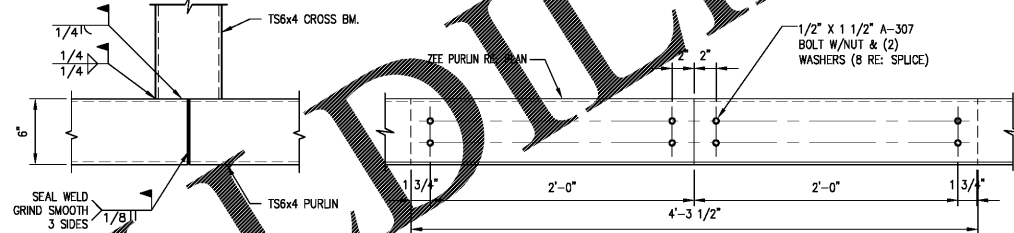

1 SECTION AT CAR CANOPY
S5.01 SCALE: 1/2"=1'-0"

ALTERNATE

2 CONNECTION DETAIL
S5.01 SCALE: 1 1/2"=1'-0"

ALTERNATE

3 CONNECTION DETAIL
S5.01 SCALE: 1 1/2"=1'-0"

ALTERNATE

4 CONNECTION DETAIL
S5.01 SCALE: 1 1/2"=1'-0"

ALTERNATE

5 CONNECTION DETAIL
S5.01 SCALE: 1 1/2"=1'-0"

6 CONNECTION DETAIL
S5.01 SCALE: 3"=1'-0"

SEE SITE PLANS FOR DIRECTION, LOCATIONS AND ANGLES OF STALL MENUS.

Order Plans @ WWW.LDLINE.COM

STORE #6679