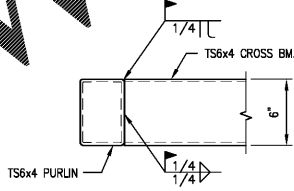

1 SECTION AT CAR CANOPY
S5.01 SCALE: 1/2"=1'-0"

ALTERNATE

2 CONNECTION DETAIL
S5.01 SCALE: 1 1/2"=1'-0"

ALTERNATE

3 CONNECTION DETAIL
S5.01 SCALE: 1 1/2"=1'-0"

ALTERNATE

4 CONNECTION DETAIL
S5.01 SCALE: 1 1/2"=1'-0"

ALTERNATE

5 CONNECTION DETAIL
S5.01 SCALE: 1 1/2"=1'-0"

6 CONNECTION DETAIL
S5.01 SCALE: 3"=1'-0"

SEE SITE PLANS FOR DIRECTION, LOCATIONS AND ANGLES OF STALL MENUS.

Order Plans @ WWW.LDLINE.COM

STORE #6679