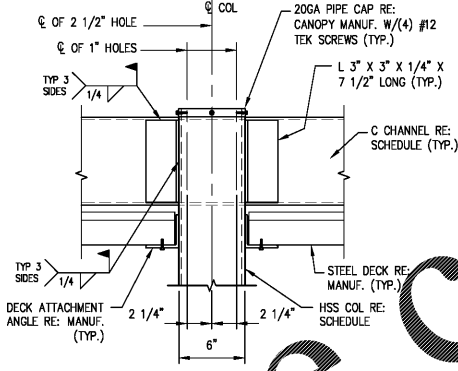

1 SECTION AT CAR CANOPY
S5.01 SCALE: 1/2"=1'-0"

ALTERNATE

2 CONNECTION DETAIL
S5.01 SCALE: 1 1/2"=1'-0"

ALTERNATE

3 CONNECTION DETAIL
S5.01 SCALE: 1 1/2"=1'-0"

ALTERNATE

4 CONNECTION DETAIL
S5.01 SCALE: 1 1/2"=1'-0"

ALTERNATE

5 CONNECTION DETAIL
S5.01 SCALE: 1 1/2"=1'-0"

6 CONNECTION DETAIL
S5.01 SCALE: 3"=1'-0"

SEE SITE PLANS FOR DIRECTION, LOCATIONS AND ANGLES OF STALL MENUS.

Order Plans @ WWW.LDLINE.COM

STORE #6679