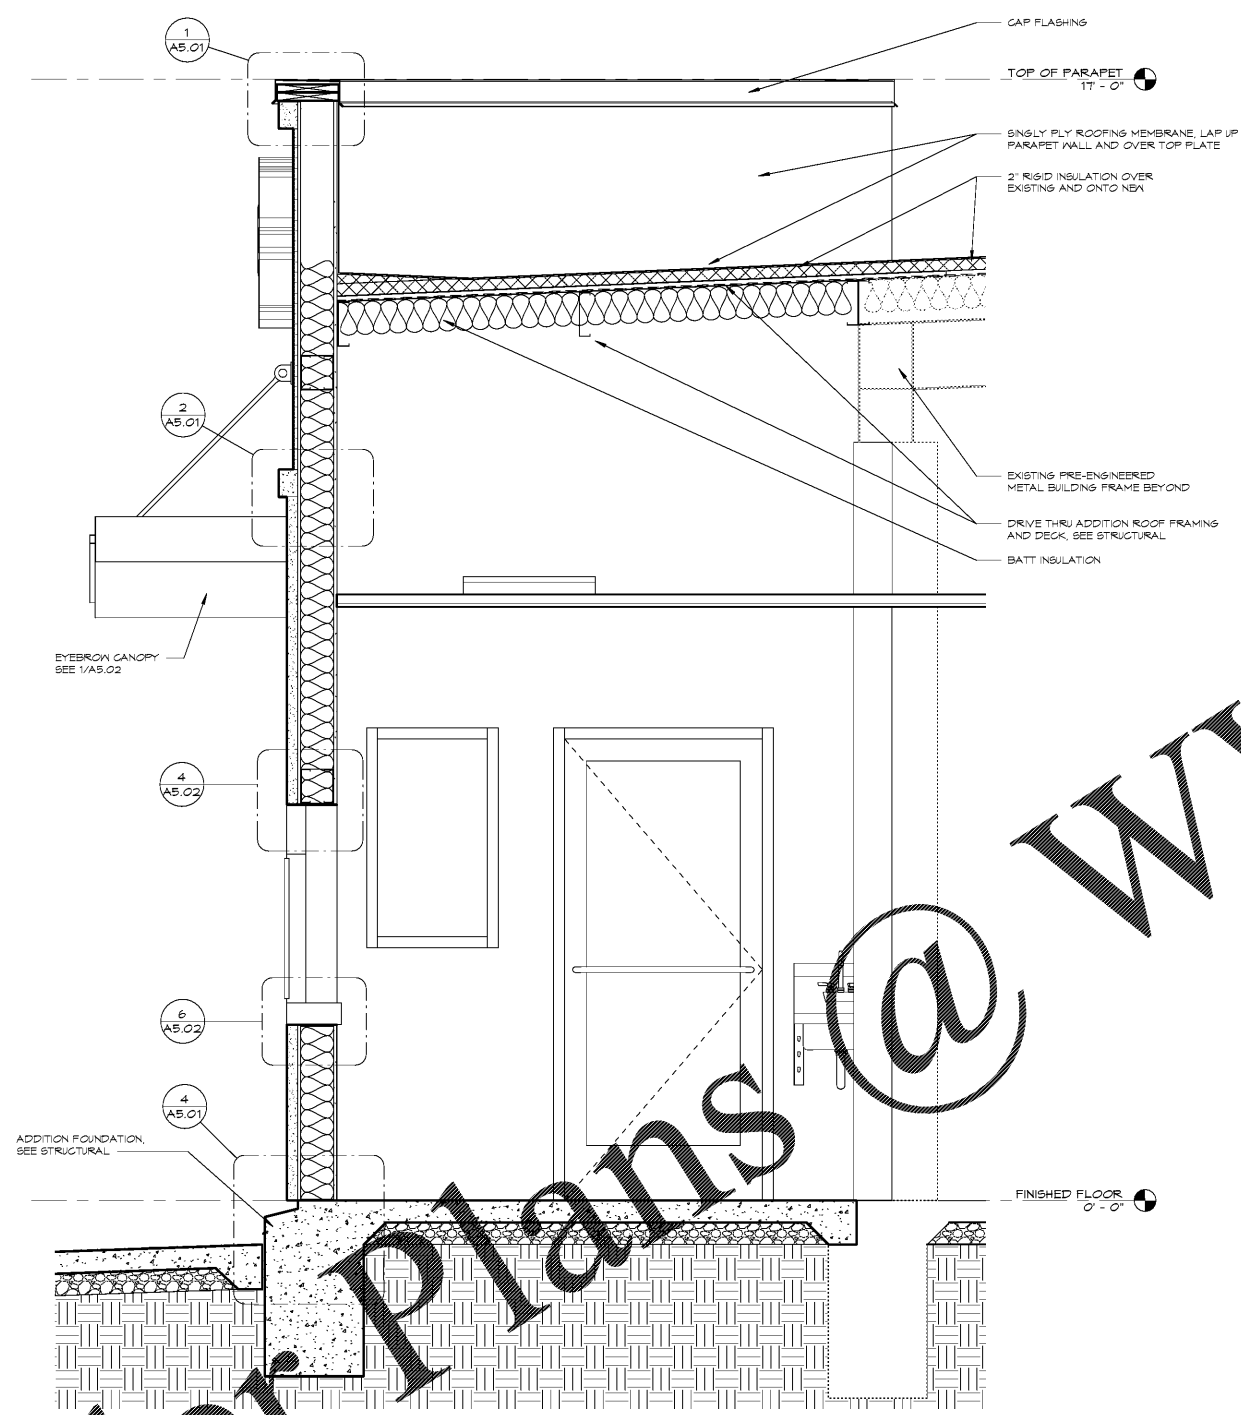

WWW.LDLine.com

1 SECTION AT ADDITION
3/4" = 1'-0"

2 SECTION AT PARAPET EXTENSION
3/4" = 1'-0"

STORE #6679

6808 SIEGEN LANE
BATON ROUGE, LA 70809

PROJ. NO.: 1122
DATE: 10/16/11

SHEET TITLE:

BUILDING SECTIONS

SHEET NO.:

A3.11

Order Plans @