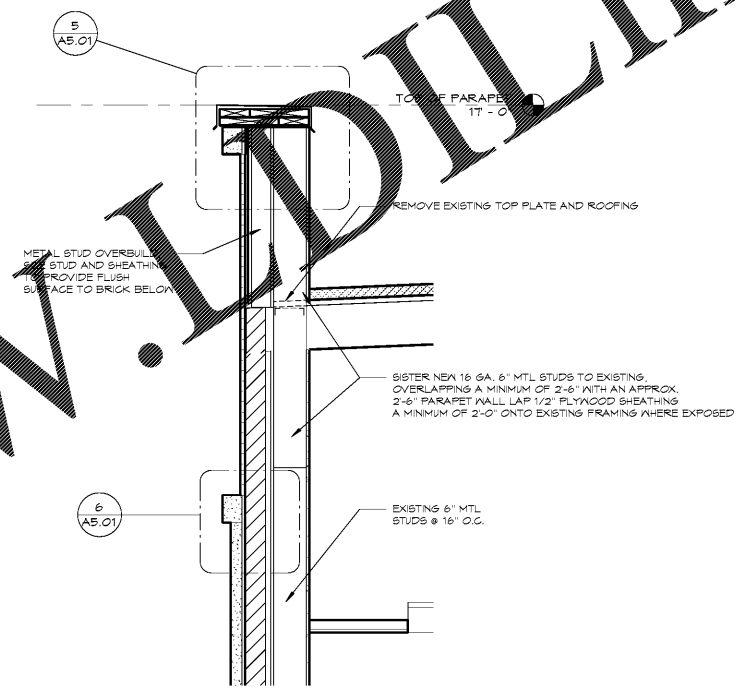

WWW.LDLine.com

1 SECTION AT ADDITION
3/4" = 1'-0"

2 SECTION AT PARAPET EXTENSION
3/4" = 1'-0"

STORE #6679

6808 SIEGEN LANE
BATON ROUGE, LA 70809

PROJ. NO.: 1122
DATE: 10/16/11

SHEET TITLE:

BUILDING SECTIONS

SHEET NO.:

A3.11

Order Plans @