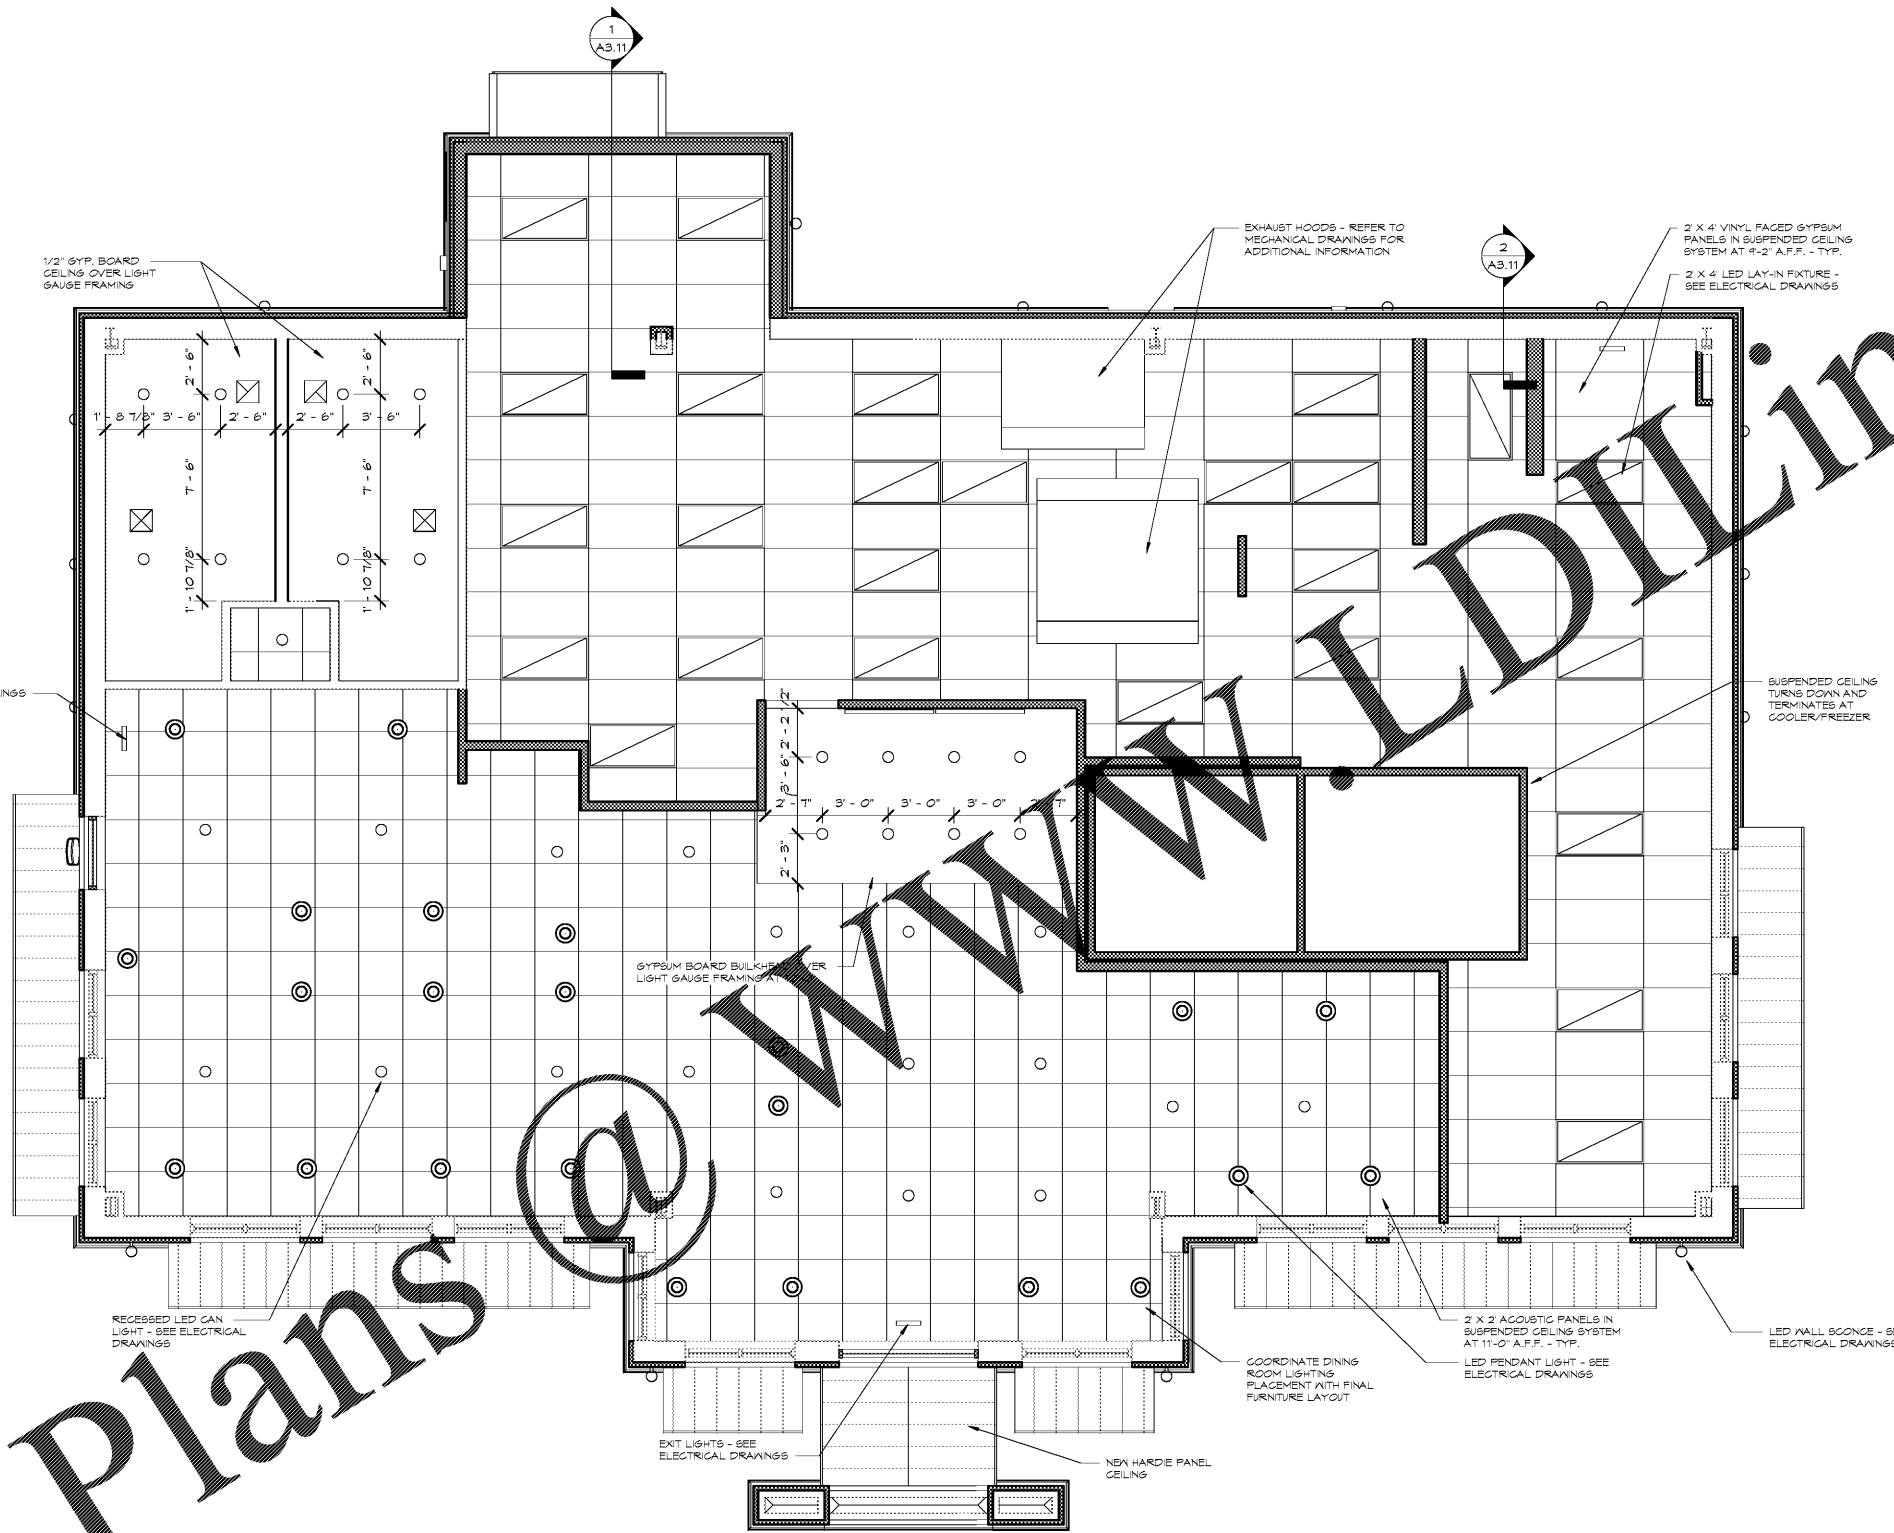

Order Plans

REFLECTED CEILING PLAN
1/4" = 1'-0"

STORE #6679

6808 SIEGEN LANE
BATON ROUGE, LA 70809

PROJ. NO.: 1122
DATE: 10/16/11

SHEET TITLE:

RENOVATED
CEILING PLAN

SHEET NO.: