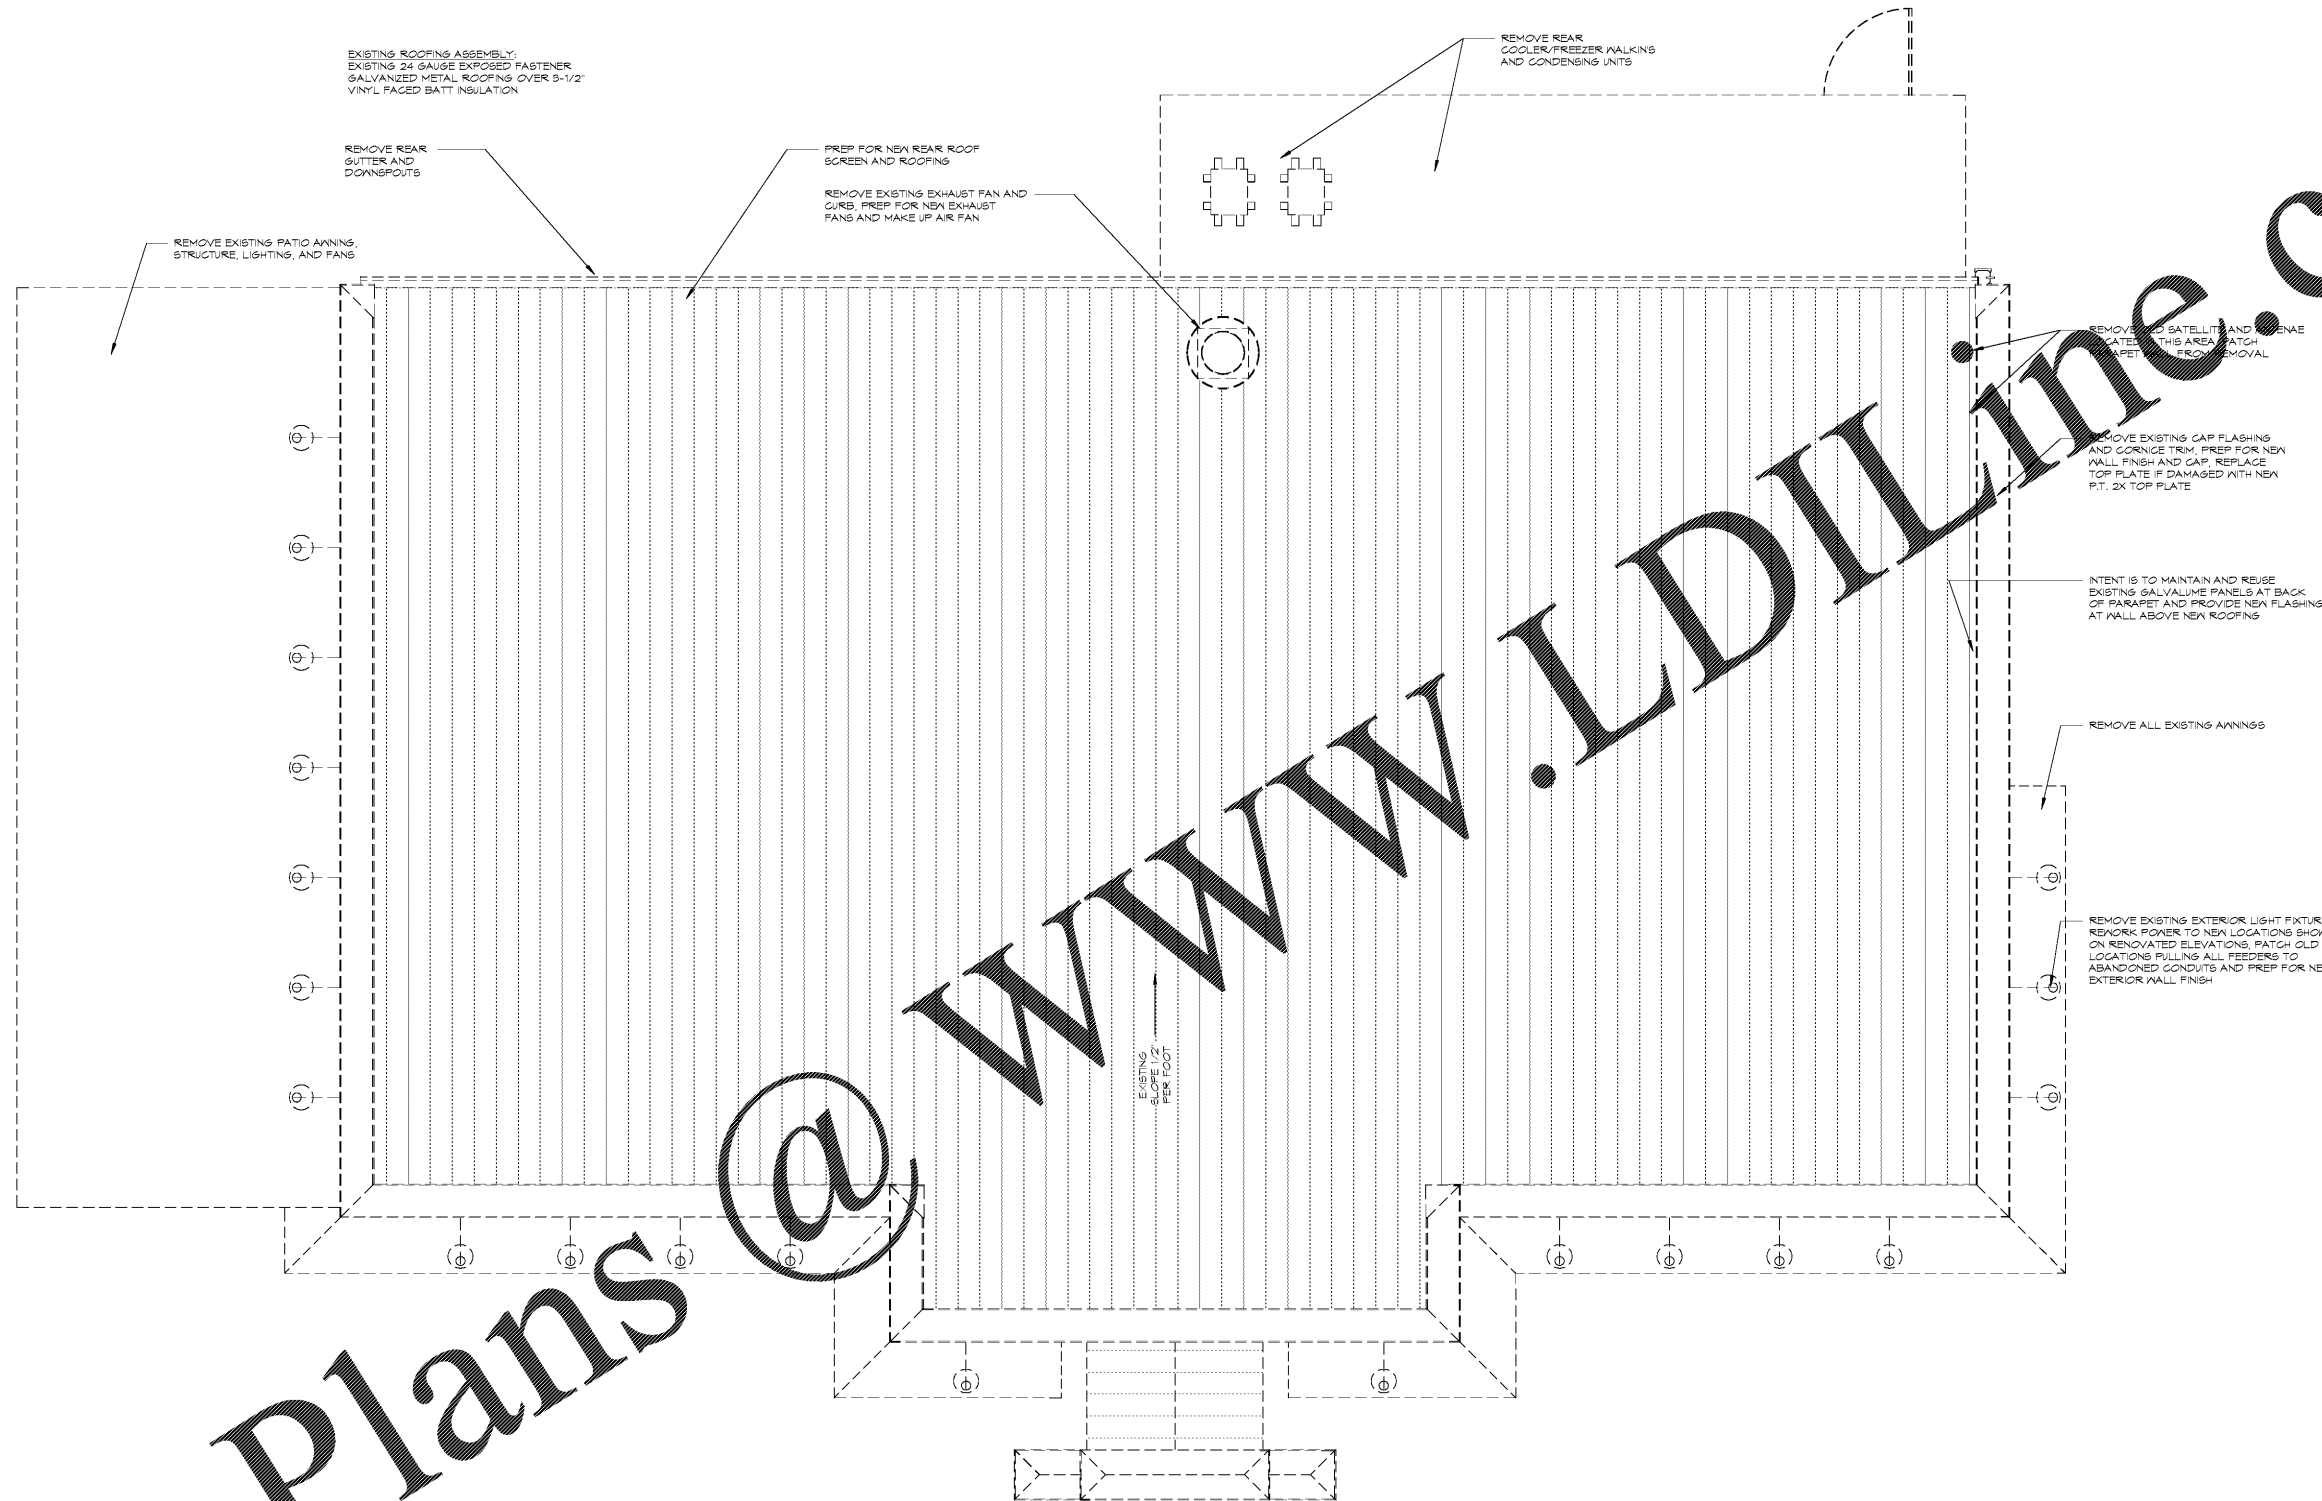

Order Plans

1
A1.13 DEMOLITION ROOF PLAN
1/4" = 1'-0"

STORE #6679

6808 SIEGEN LANE
BATON ROUGE, LA 70809

PROJ. NO.: 1122
DATE: 10/16/11

SHEET TITLE:

DEMOLITION ROOF
PLAN

SHEET NO.: