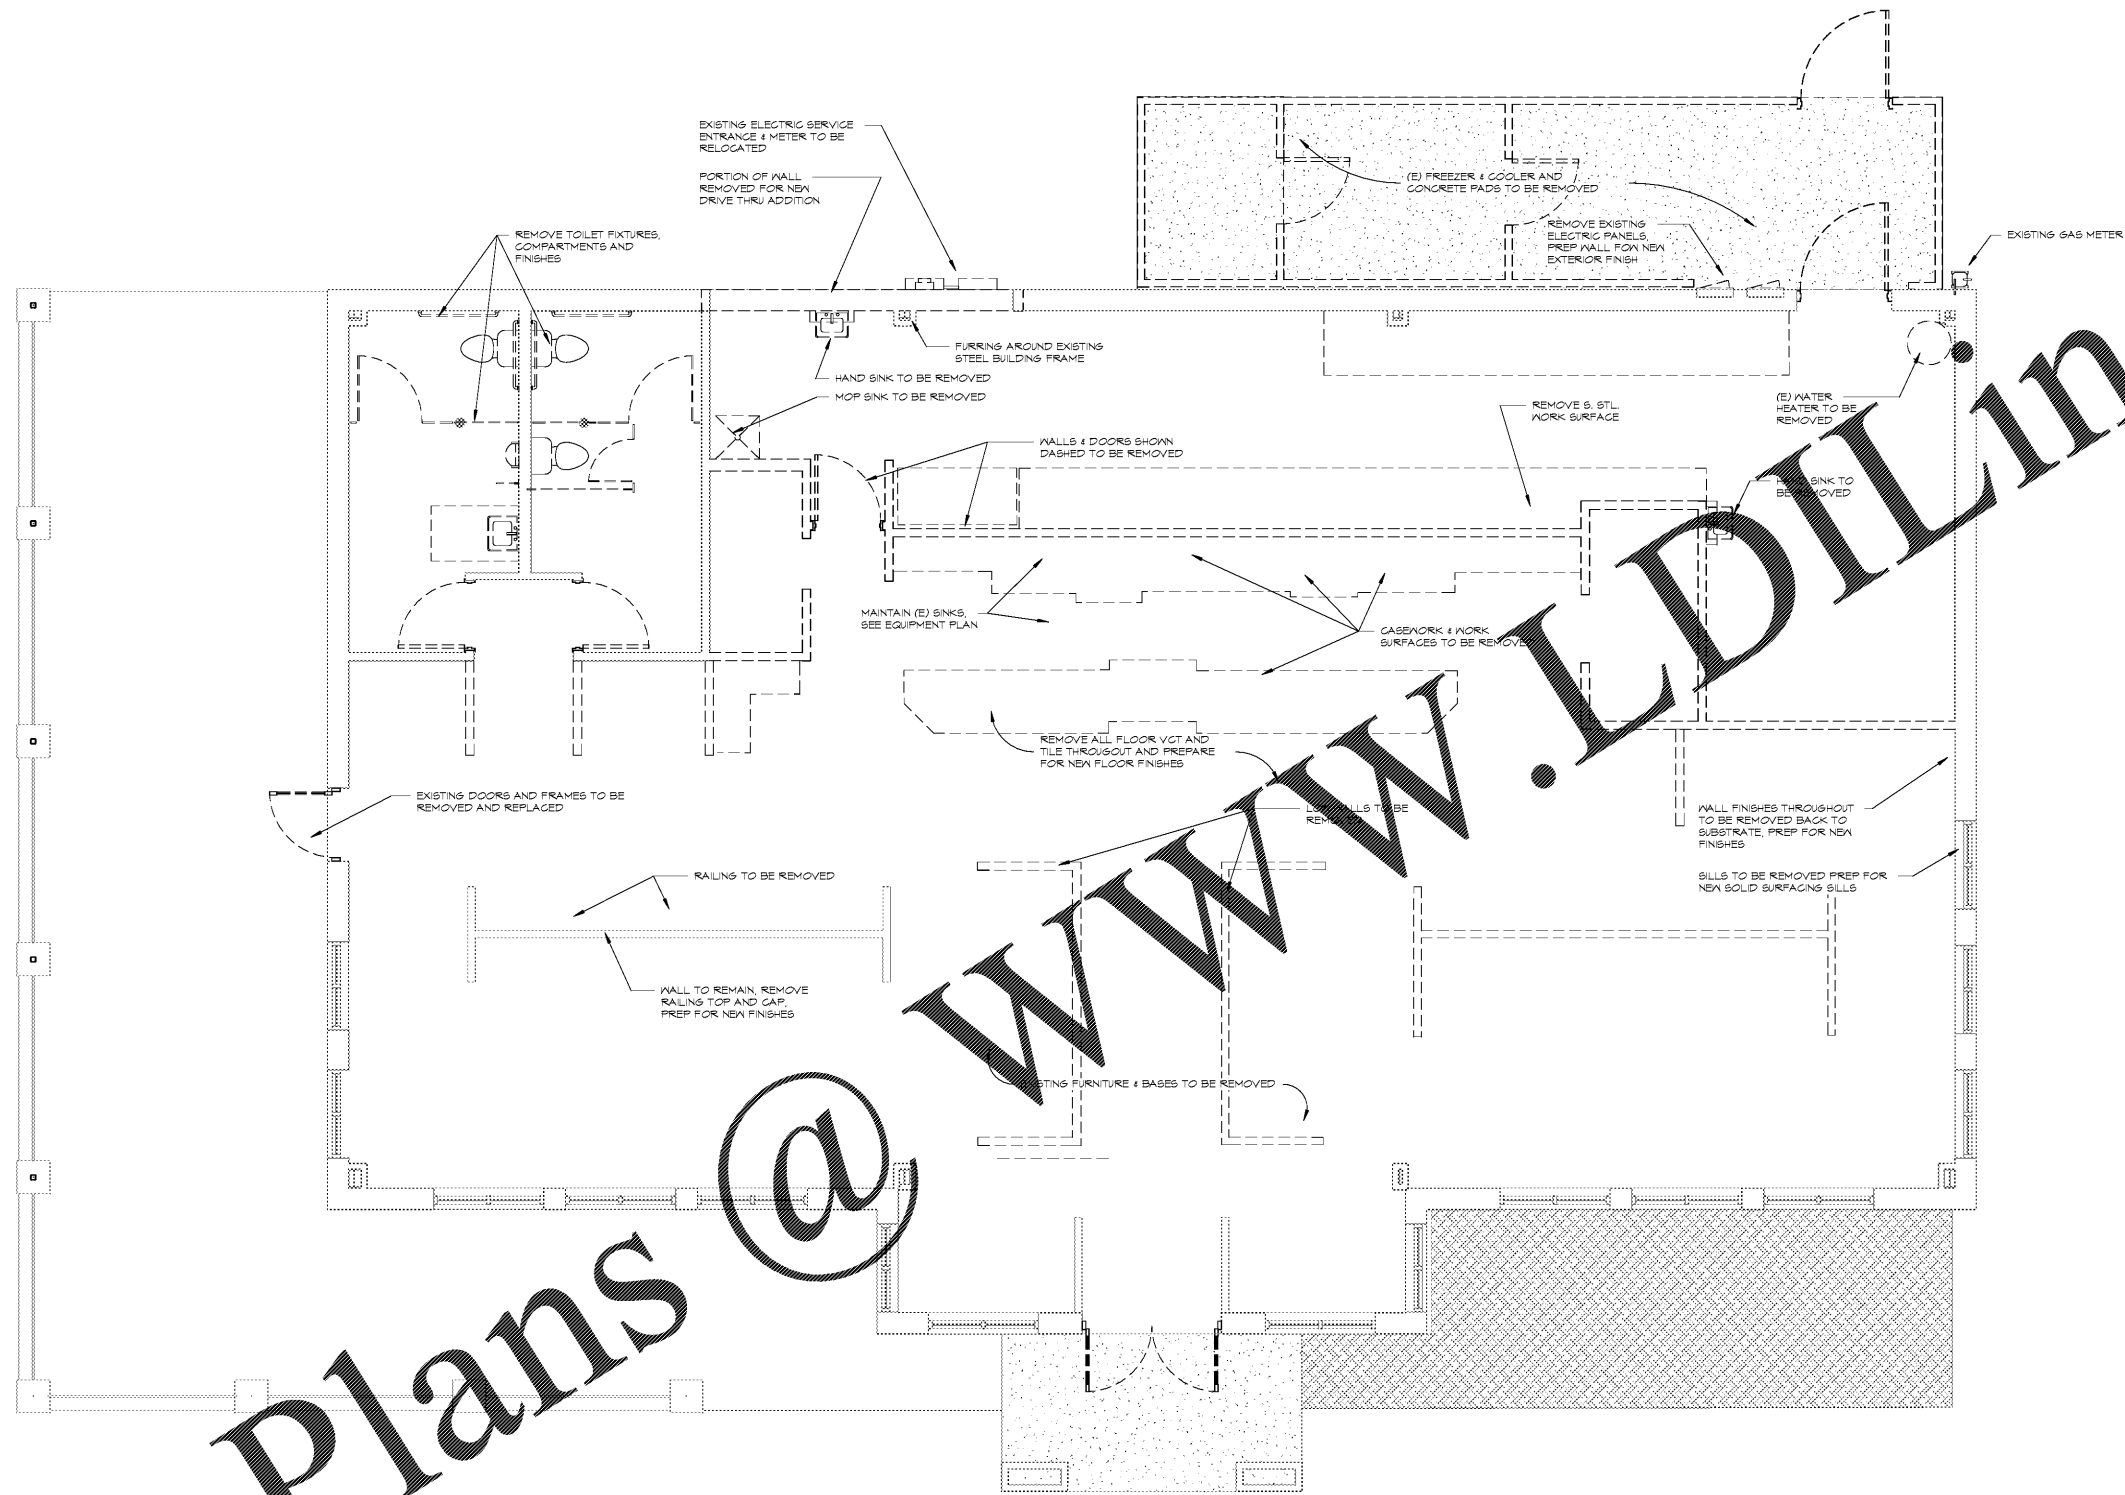

Order Plans @

1
A1.11 DEMOLITION FLOOR PLAN
1/4" = 1'-0"

STORE #6679

6808 SIEGEN LANE
BATON ROUGE, LA 70809

PROJ. NO.: 1122
DATE: 10/16/11

SHEET TITLE:

DEMOLITION FLOOR
PLAN

SHEET NO.: