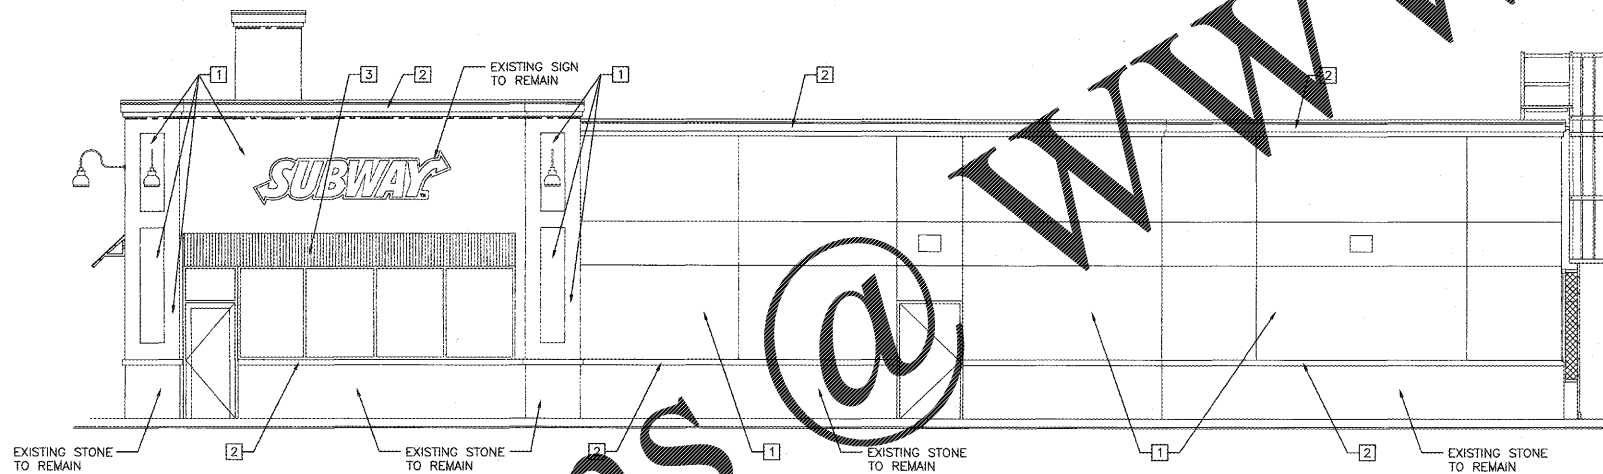

2 RESTAURANT SIDE ELEVATION - NEW
SCALE: 3/16" = 1'-0"

PILOT EXTERIOR LEGEND	
1	PAINT LIGHT COLOR "CAMELBACK" - SW#6122
2	PAINT DARK COLOR "CARDBOARD" - SW#6124
3	PAINT BLACK

EXTERIOR ELEVATIONS
RENOVATION
PILOT TRAVEL CENTER
130 HONDA DRIVE
LINCOLN, AL 35096

DATE	REV.	REVISION DESCRIPTION	INT.

SHEET
A4

Order Plans @

WWW.LDLINE.COM