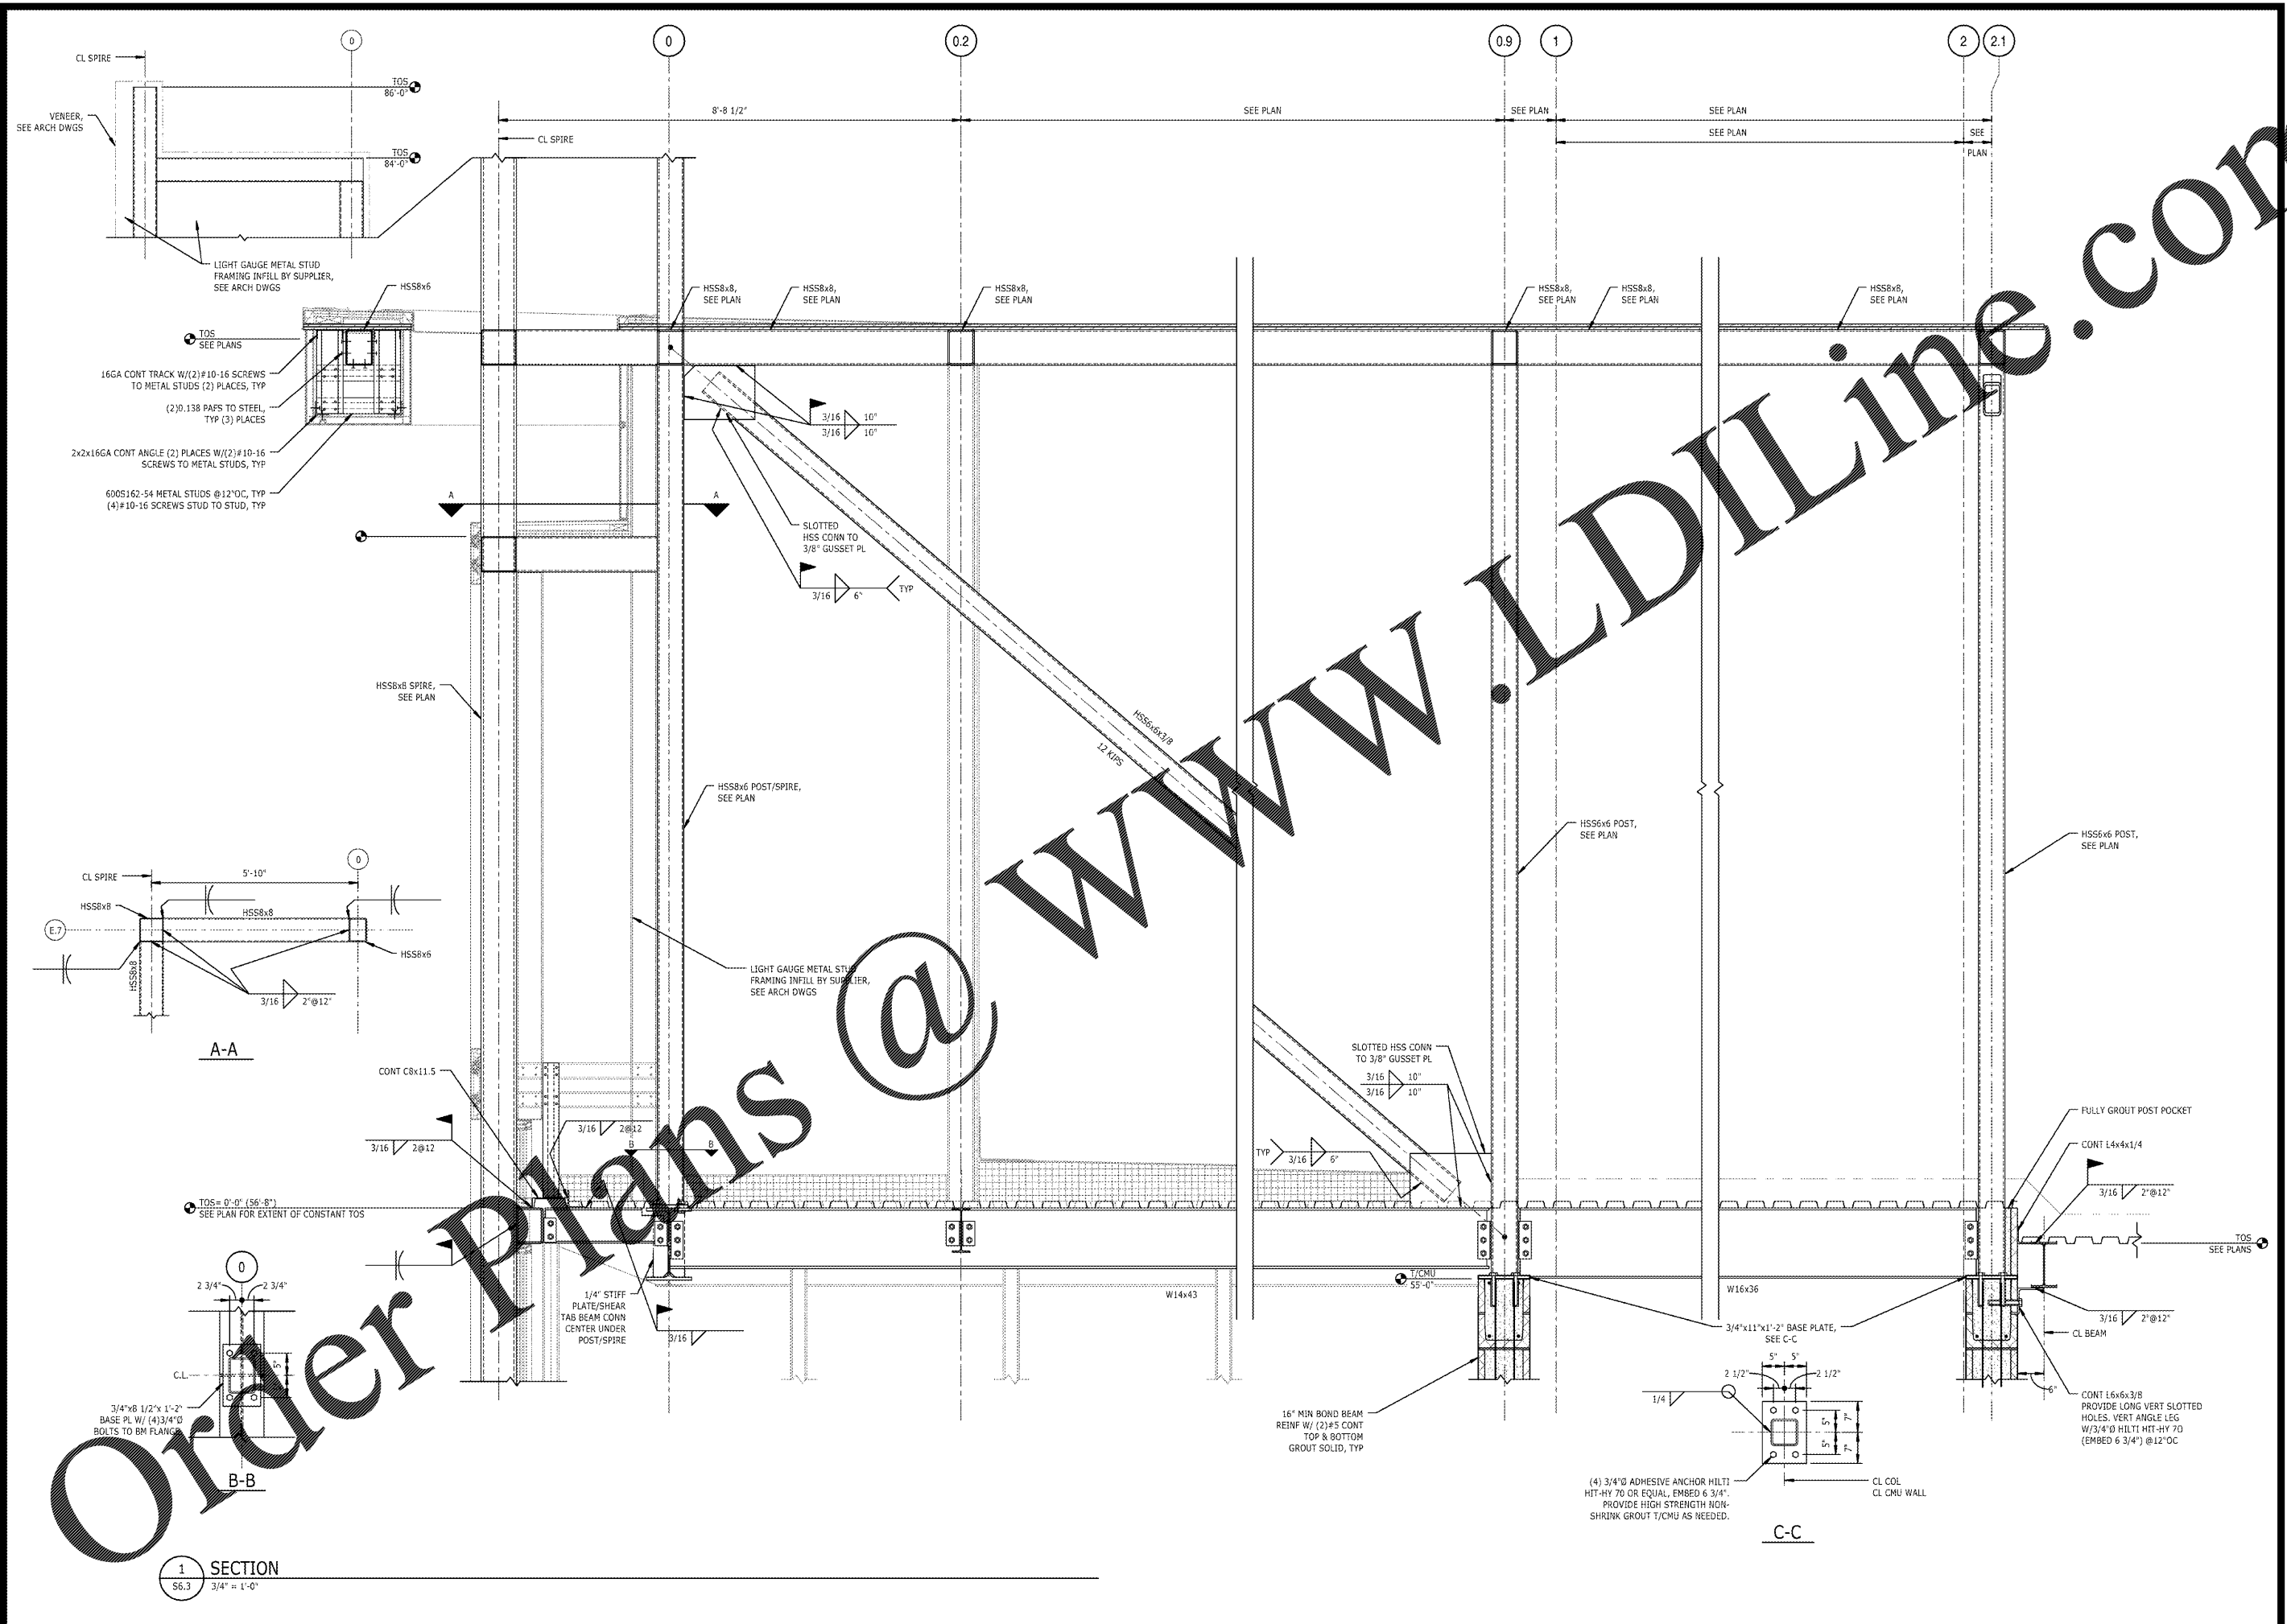

\\VOLUMES\F DRIVE\FINLEY DESIGN\PROJECTS\1342 WESTPOINT 2\DRAWINGS\TITLEBLOCKS\1342-X-TB.DWG

Order Plans @

WWW.LDILine.com

**Finley Design PA**  
7806 nc hwy 751  
Suite 110  
Durham, NC 27713  
919-493-8200  
FINLEYDESIGNARCH.COM

**Westpoint 2** Durham, NC

**REVISIONS**

NO.	DATE	DESCRIPTION

PROJECT: S16038.00  
DATE: 04/06/2017  
DRAWN BY: DR  
CHECKED BY: DJT

**ROOF FRAMING SECTIONS AND DETAILS**

**S6.3**