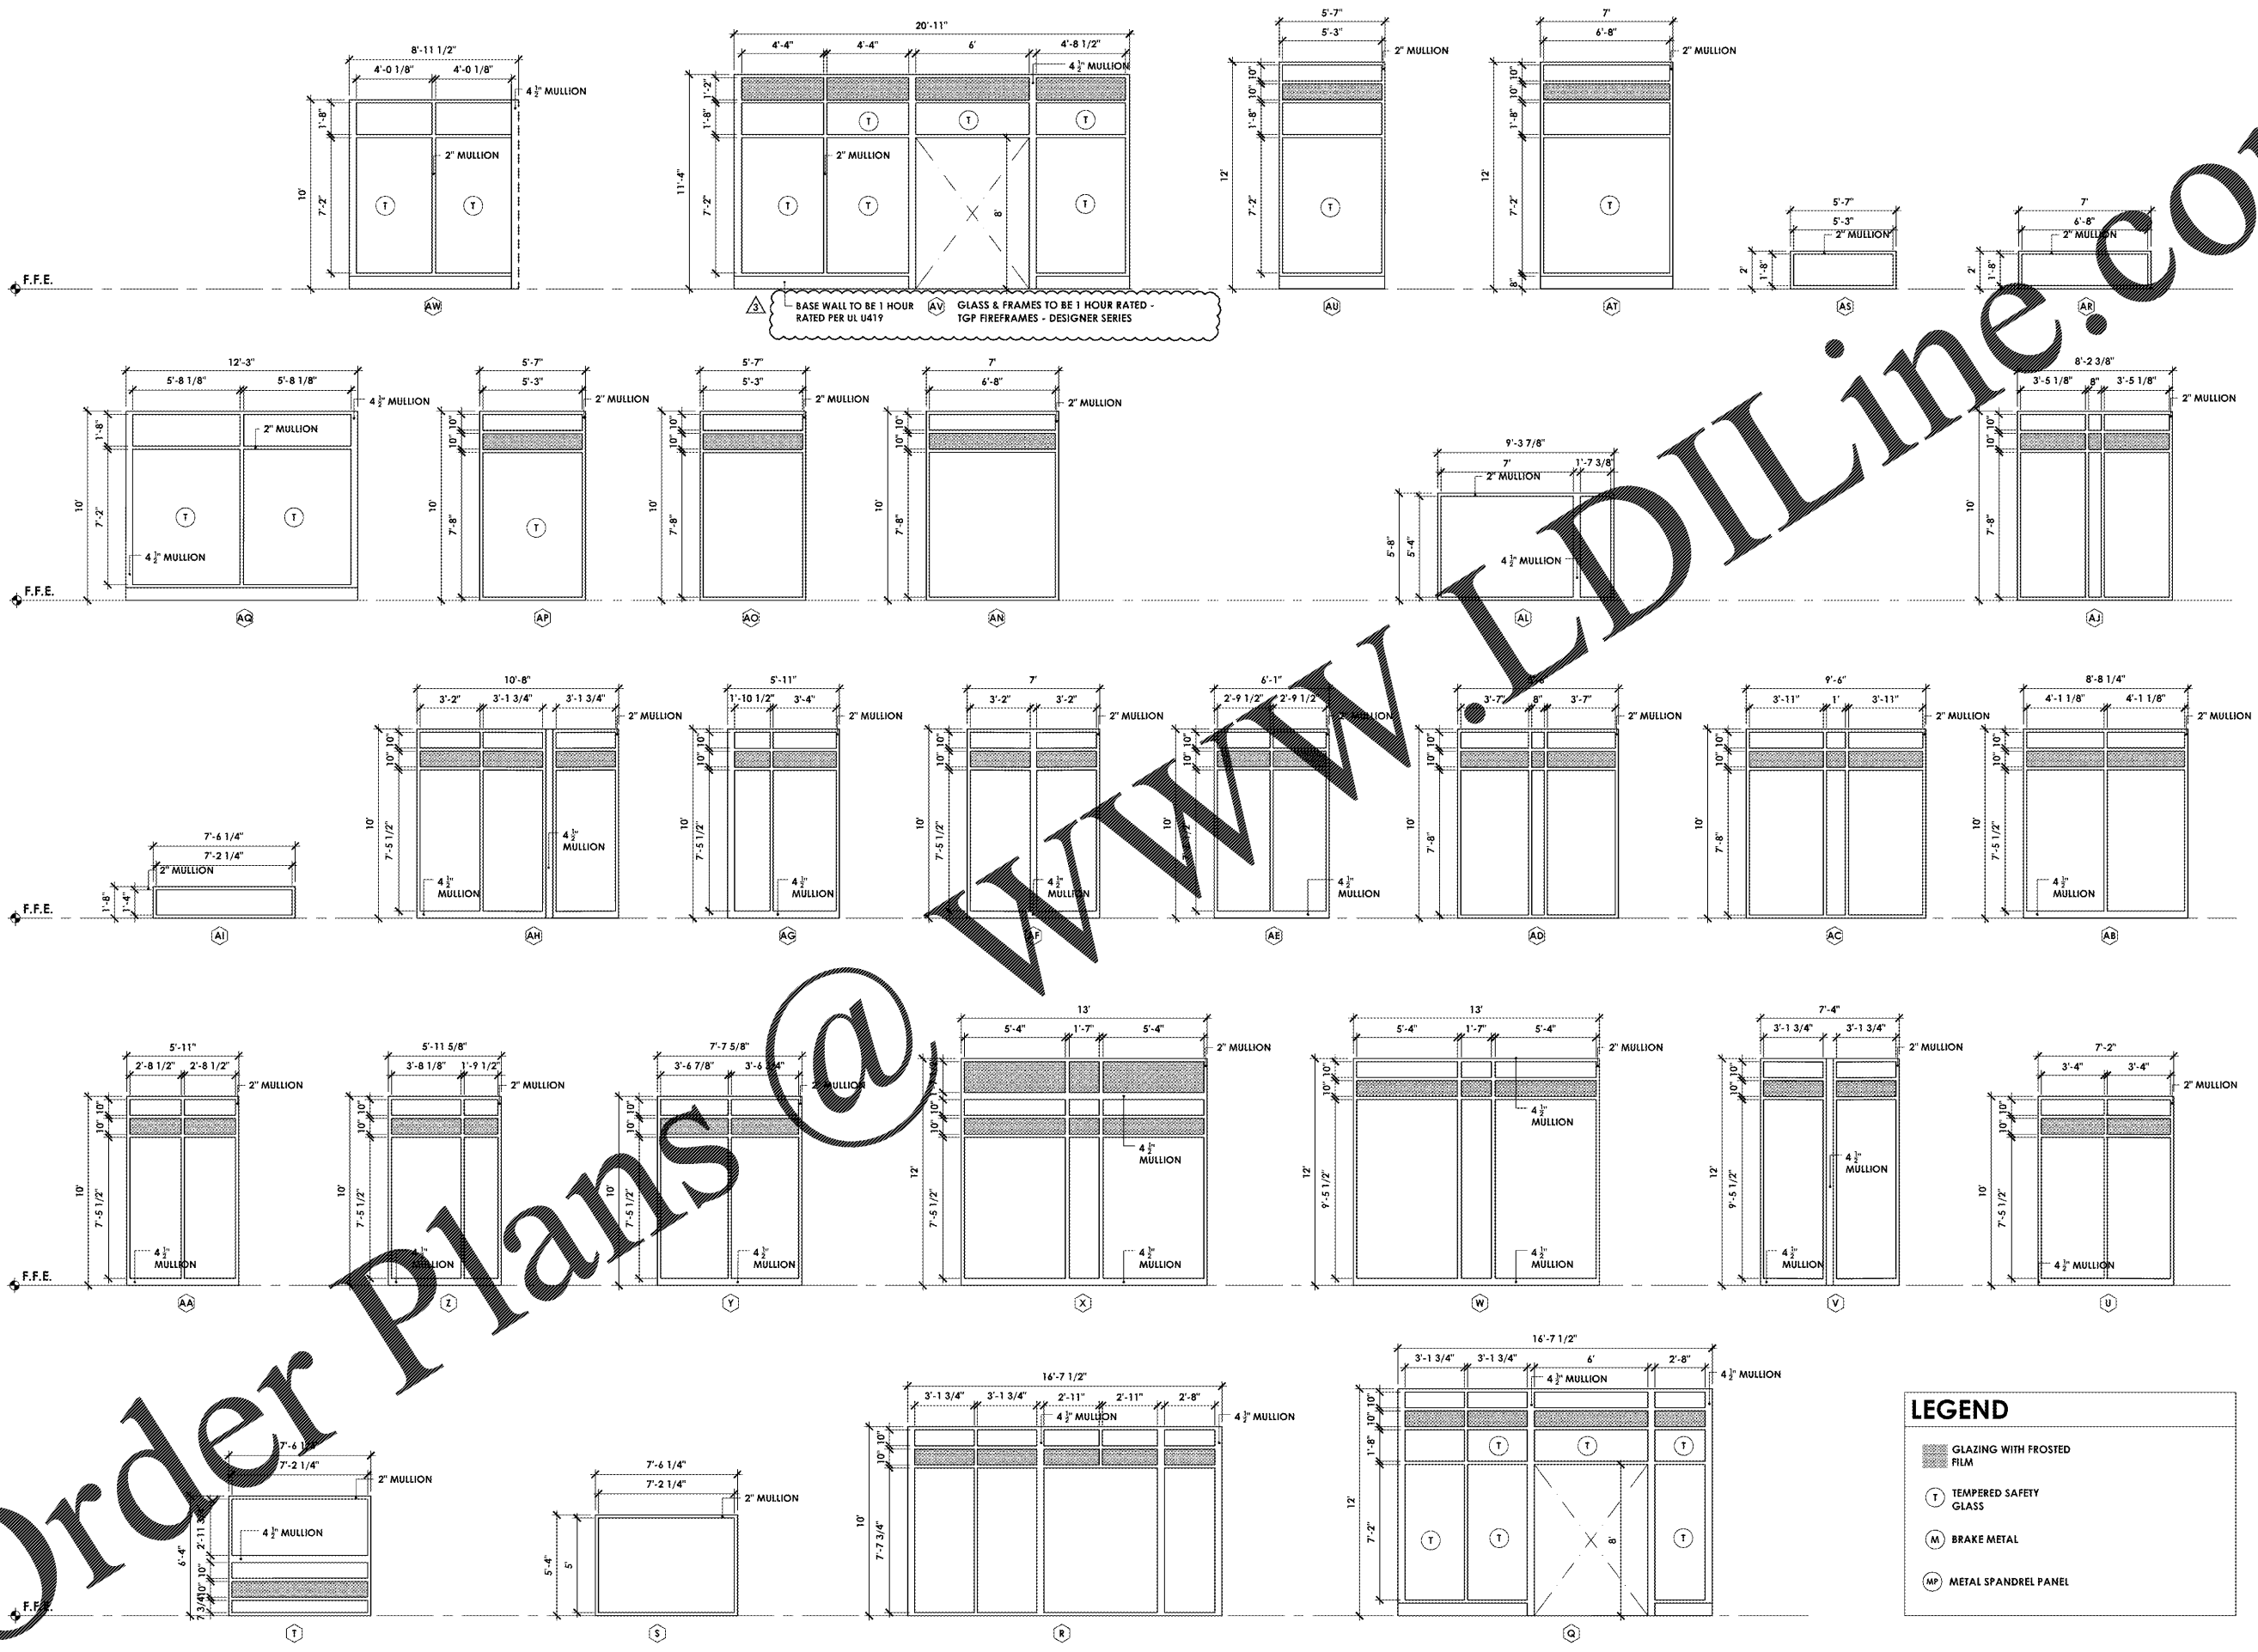

7/VOLUMES/F DRIVE/FINLEY DESIGN/PROJECTS/1342 WESTPOINT 2/DRAWINGS/1342\_STOREFRONT & DOOR SCHEDULE.DWG

FINLEY DESIGN PA  
7806 NC HWY 751  
SUITE 110  
DURHAM, NC 27713  
919-493-8200  
FINLEYDESIGNARCH.COM

WESTPOINT 2  
DURHAM, NC

REVISIONS  
3 PERMIT COMMENT 05-05-17

PROJECT: 1342  
DATE: 04/06/17  
DRAWN BY: JHB  
CHECKED BY: JDL  
DOOR  
SCHEDULE +  
STOREFRONT  
ELEVATIONS  
A11.1

Order Plans @

WWW.LDLine.com