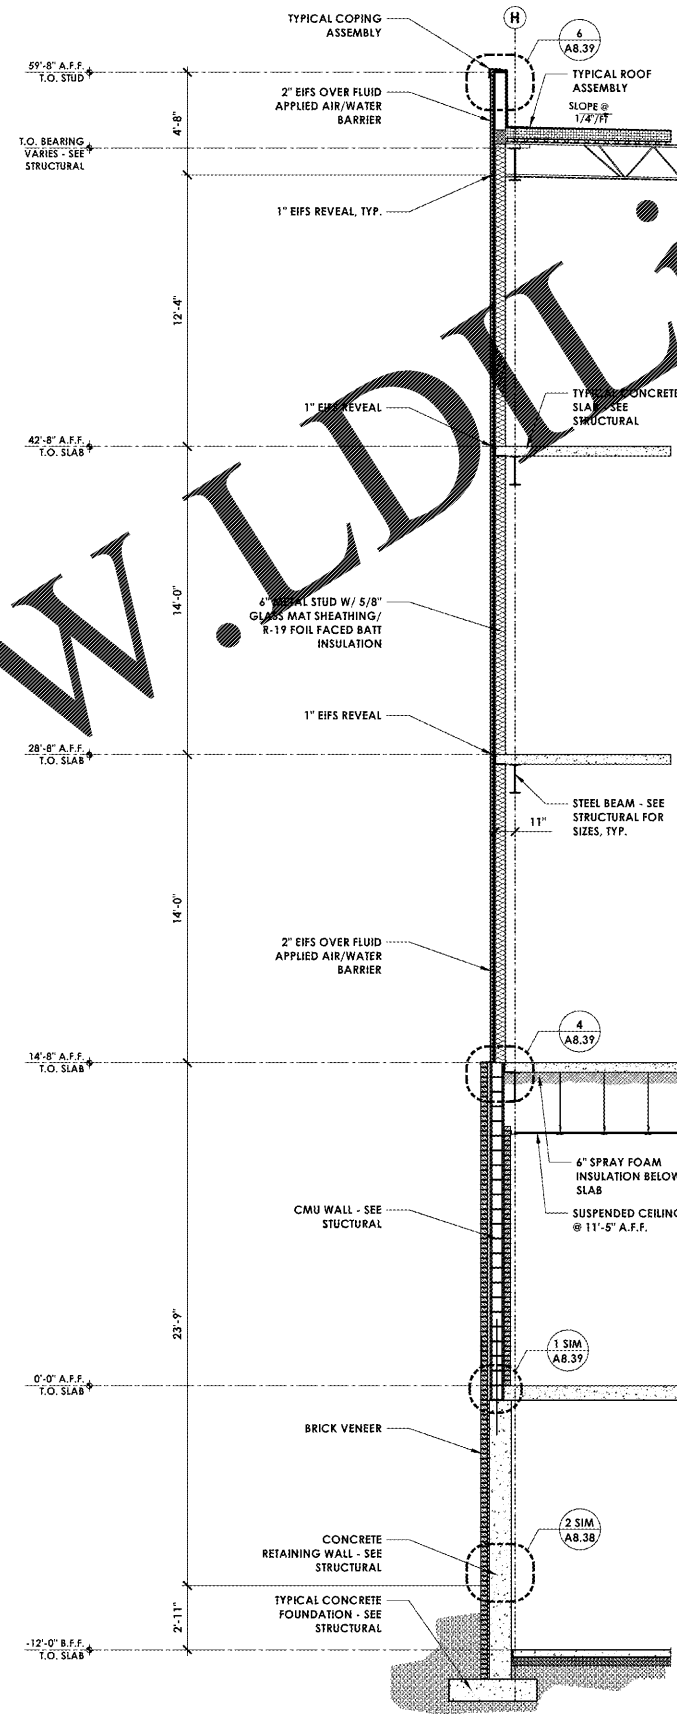

Order Plans @ www.LDLine.com

2 WALL SECTION
Scale: 1/4" = 1'-0"

1 WALL SECTION
Scale: 1/4" = 1'-0"

FINLEY DESIGN
ARCHITECTURE
INTERIORS

FINLEY DESIGN PA
7806 NC HWY 751
SUITE 110
DURHAM, NC 27713
919-493-8200
FINLEYDESIGNARCH.COM

WESTPOINT 2
DURHAM, NC

REVISIONS

NO.	DATE	DESCRIPTION

PROJECT: 1342
DATE: 04/06/17
DRAWN BY: JHB
CHECKED BY: JDL

WALL
SECTIONS

A8.13