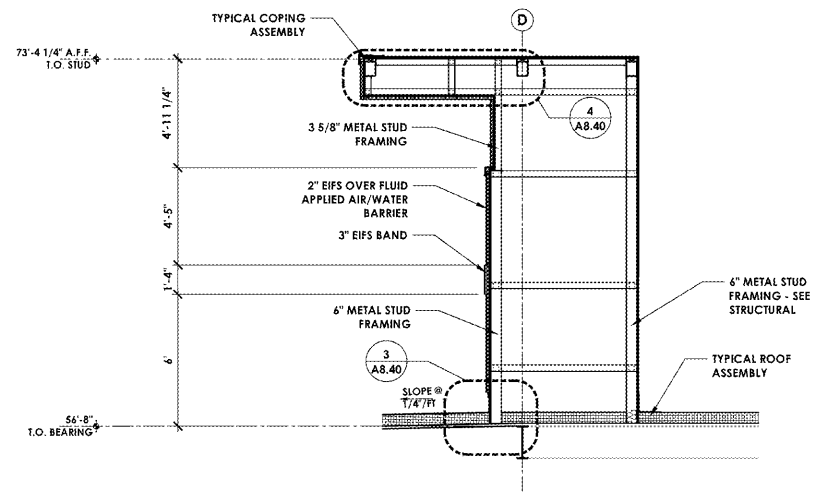

Order Plans @ www.LDLine.com

2 WALL SECTION
Scale: 1/4" = 1'-0"

1 WALL SECTION
Scale: 1/4" = 1'-0"

FINLEY DESIGN
ARCHITECTURE
INTERIORS

FINLEY DESIGN PA
7806 NC HWY 751
SUITE 110
DURHAM, NC 27713
919-493-8200
FINLEYDESIGNARCH.COM

WESTPOINT 2
DURHAM, NC

REVISIONS

NO.	DATE	DESCRIPTION

PROJECT: 1342
DATE: 04/06/17
DRAWN BY: JHB
CHECKED BY: JDL

WALL
SECTIONS

A8.13