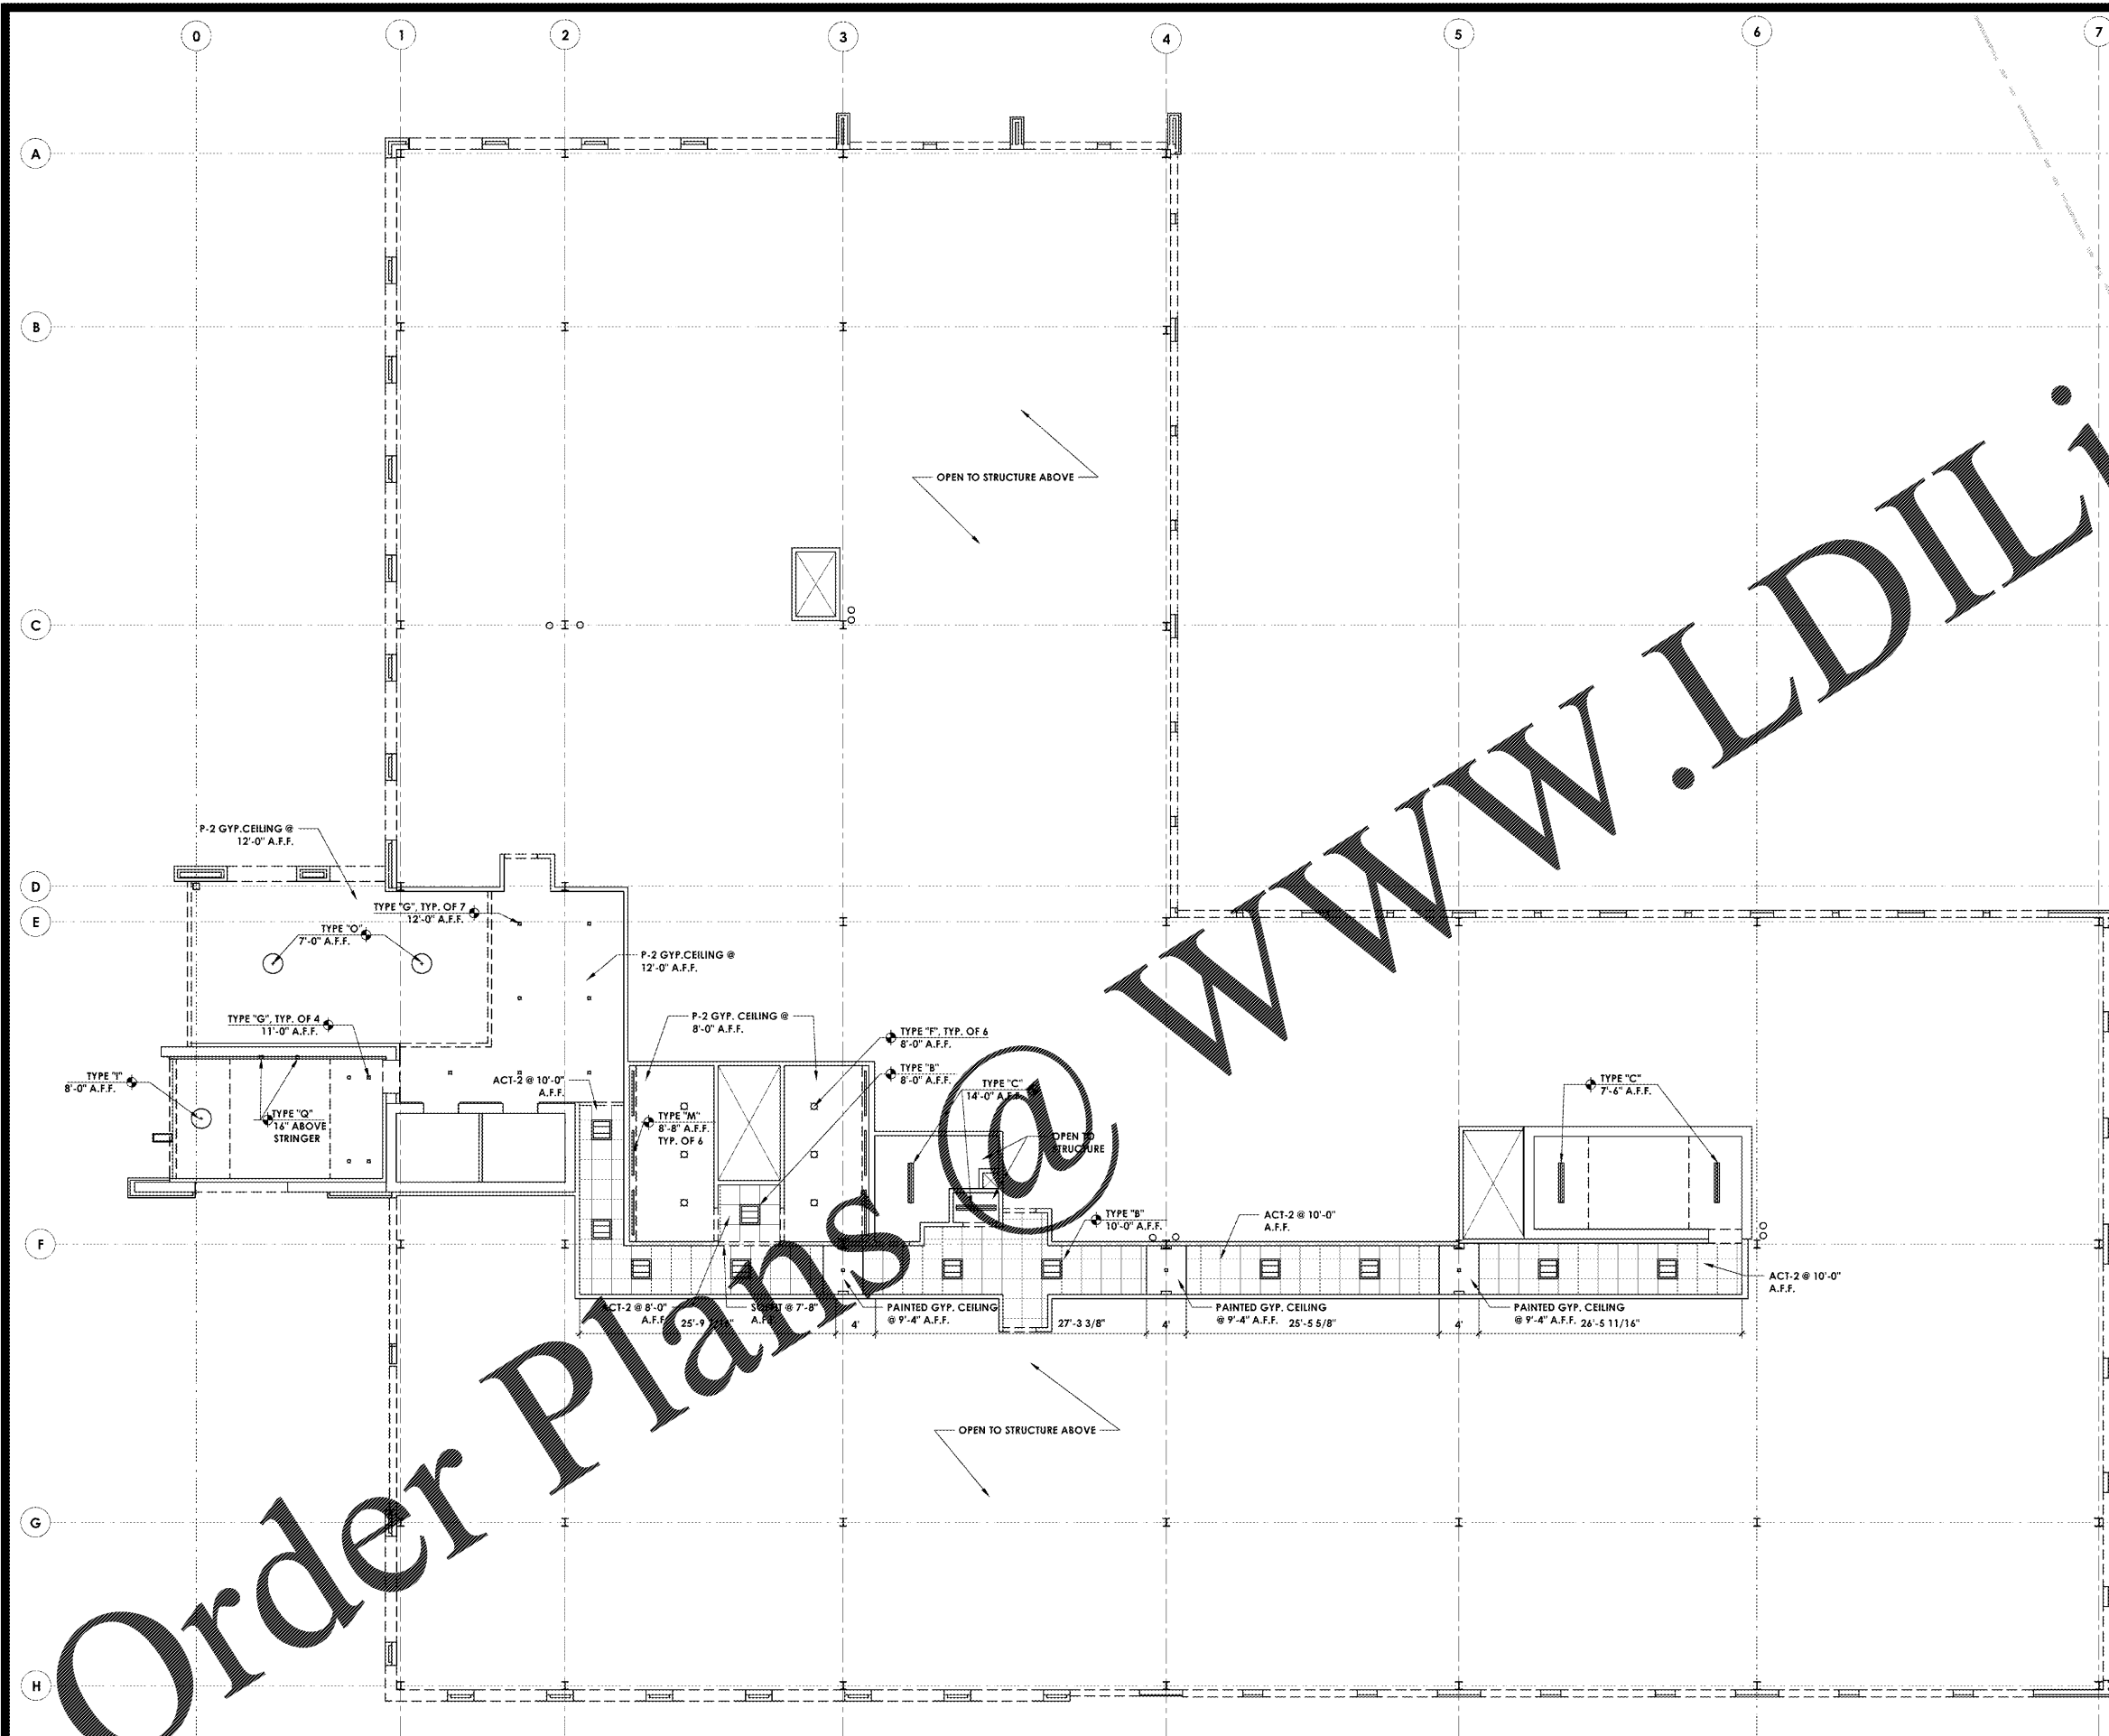

\\VOLUMES\F DRIVE\FINLEY DESIGN\PROJECTS\1342 WESTPOINT 2\DRAWINGS\1342 PLANS.DWG

SYMBOL LEGEND

- 2.A WALL TYPE KEY
- 01 MATERIAL KEY
- 8 WINDOW KEY
- 02 DOOR TYPE KEY
- 2 A.B.0 WALL SECTION KEY
- 1 3.3 EXT. ELEVATION KEY
- 1 A.P.00 PLAN DETAIL KEY
- C COMPACT PARKING SPOT
- 1 4 3.30 2 INTERIOR ELEVATION KEY

LIGHTING LEGEND

- LIGHT TYPE "A" - FINELITE HPR LED - 2X4 DROP IN
- LIGHT TYPE "B" - LITHONIA TROFFER 2GT - 2X2 DROP IN
- LIGHT TYPE "C" - LITHONIA SQUARE BASKET WRAP - SURFACE MOUNTED DOWN
- LIGHT TYPE "D" - ZANEEN - ATRIA Q2 24VDC MONO - ATR.037.33.US
- LIGHT TYPE "E" - ZANEEN - ATRIA Q1 24VDC MONO - ATR.007.33.US
- LIGHT TYPE "F" - ZANEEN - DIXIT RA11 - L5602121
- LIGHT TYPE "G" - ZANEEN - DIXIT RA8 - L5600921
- LIGHT TYPE "H" - ZANEEN - TETRA PARCO II - 1330 - L9B13406 - BOLLARD
- LIGHT TYPE "I" - LED PENDANT LIGHT
- LIGHT TYPE "J" - ZANEEN MONACO 200 LED WALL-DIRECT/INDIRECT #L9W35206
- LIGHT TYPE "K" - ZANEEN MONACO 200 LED WALL-DIRECT/INDIRECT #L9W51308
- LIGHT TYPE "L" - ZANEEN TETRA LINEAR LED 900 WALL-UPLIGHT #L9W17806
- LIGHT TYPE "M" - ZANEEN - IDAHO REC. T5/LED CUSTOM LENGTH - L3ID-REC-SYS
- LIGHT TYPE "O" - DECORATIVE LED PENDANT LIGHT
- LIGHT TYPE "P" - LITHONIA LIGHTING - VAP LED - ARCHITECTURAL VANDAL-RESISTANT LED LINEAR LUMINAIRE - SURFACE MOUNT
- LIGHT TYPE "Q" - ZANEEN - GOOO! MALL - L36708
- ACT-1 - CEILING TILE - ARMSTRONG 2X2 VL W/ RETENTION CLIPS TO RESIST UPLIFT - WHITE
- ACT-2 - CEILING TILE - ARMSTRONG 2X2 ULTIMA TEGULAR - WHITE

1 REFLECTED CEILING PLAN
Scale: 1/8" = 1'-0"