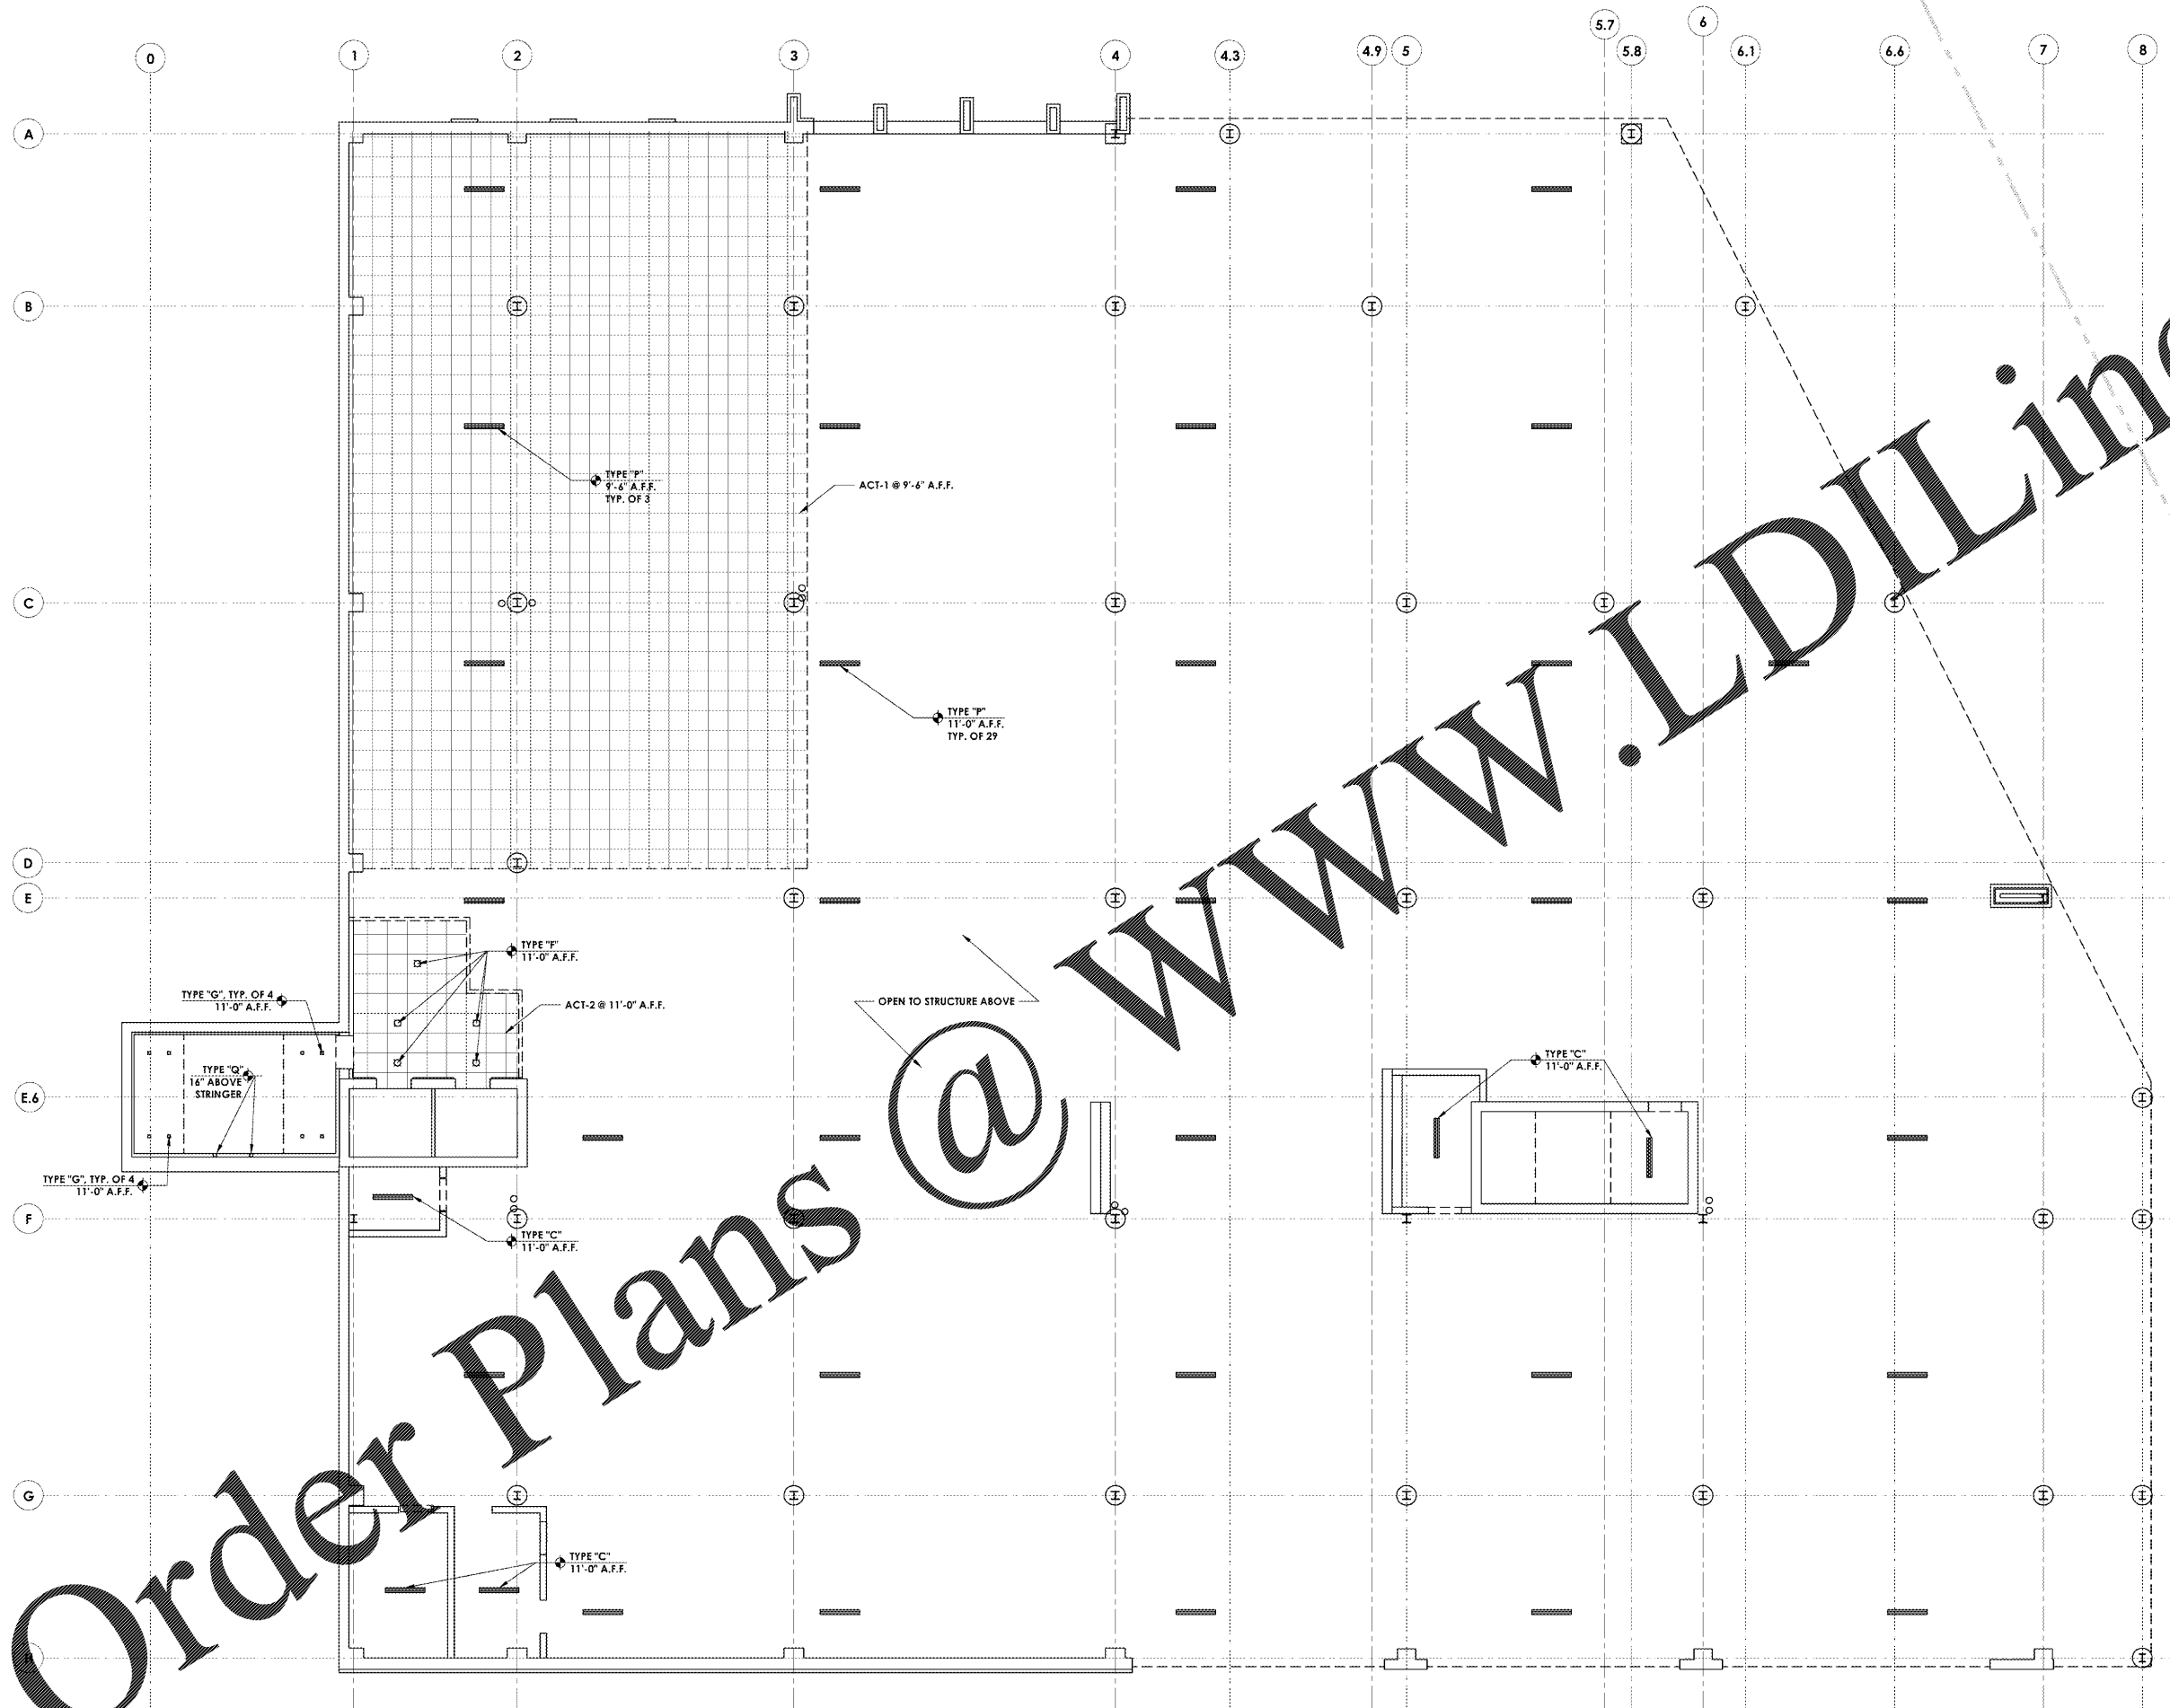

/VOLUMES/F DRIVE/FINLEY DESIGN/PROJECTS/1342 WESTPOINT 2/DRAWINGS/1342 PLANS.DWG

### SYMBOL LEGEND

- 2.A WALL TYPE KEY
- 01 MATERIAL KEY
- 8 WINDOW KEY
- 02 DOOR TYPE KEY
- 2 A.B.0 WALL SECTION KEY
- 1 3.3 EXT. ELEVATION KEY
- A9.00 PLAN DETAIL KEY
- C COMPACT PARKING SPOT
- 1 4 3.30 2 INTERIOR ELEVATION KEY

### LIGHTING LEGEND

- LIGHT TYPE "A" - FINELITE HPR LED - 2X4 DROP IN
- LIGHT TYPE "B" - LITHONIA TROFFER 2GT - 2X2 DROP IN
- LIGHT TYPE "C" - LITHONIA SQUARE BASKET WRAP - SURFACE MOUNTED DOWN
- LIGHT TYPE "D" - ZANEEN - ATRIA Q2 24VDC MONO - ATR.037.33.US
- LIGHT TYPE "E" - ZANEEN - ATRIA Q1 24VDC MONO - ATR.007.33.US
- LIGHT TYPE "F" - ZANEEN - DIXIT RA11 - L5602121
- LIGHT TYPE "G" - ZANEEN - DIXIT RA8 - L5600921
- LIGHT TYPE "H" - ZANEEN - TETRA PARCO II - 1330 - L9B13406 - BOLLARD
- LIGHT TYPE "I" - LED PENDANT LIGHT
- LIGHT TYPE "J" - ZANEEN MONACO 200 LED WALL-DIRECT/INDIRECT #L9W35206
- LIGHT TYPE "K" - ZANEEN MONACO 200 LED WALL-DIRECT/INDIRECT #L9W51308
- LIGHT TYPE "L" - ZANEEN TETRA LINEAR LED 900 WALL-UPLIGHT #L9W17806
- LIGHT TYPE "M" - ZANEEN - IDAHO REC. T5/LED CUSTOM LENGTH - L3ID-REC-SYS
- LIGHT TYPE "O" - DECORATIVE LED PENDANT LIGHT
- LIGHT TYPE "P" - LITHONIA LIGHTING - VAP LED - ARCHITECTURAL VANDAL-RESISTANT LED LINEAR LUMINAIRE - SURFACE MOUNT
- LIGHT TYPE "Q" - ZANEEN - GOOO! MALL - L36708...
- ACT-1 - CEILING TILE - ARMSTRONG 2X2 VL W/ RETENTION CLIPS TO RESIST UPLIFT - WHITE
- ACT-2 - CEILING TILE - ARMSTRONG 2X2 ULTIMA REGULAR - WHITE