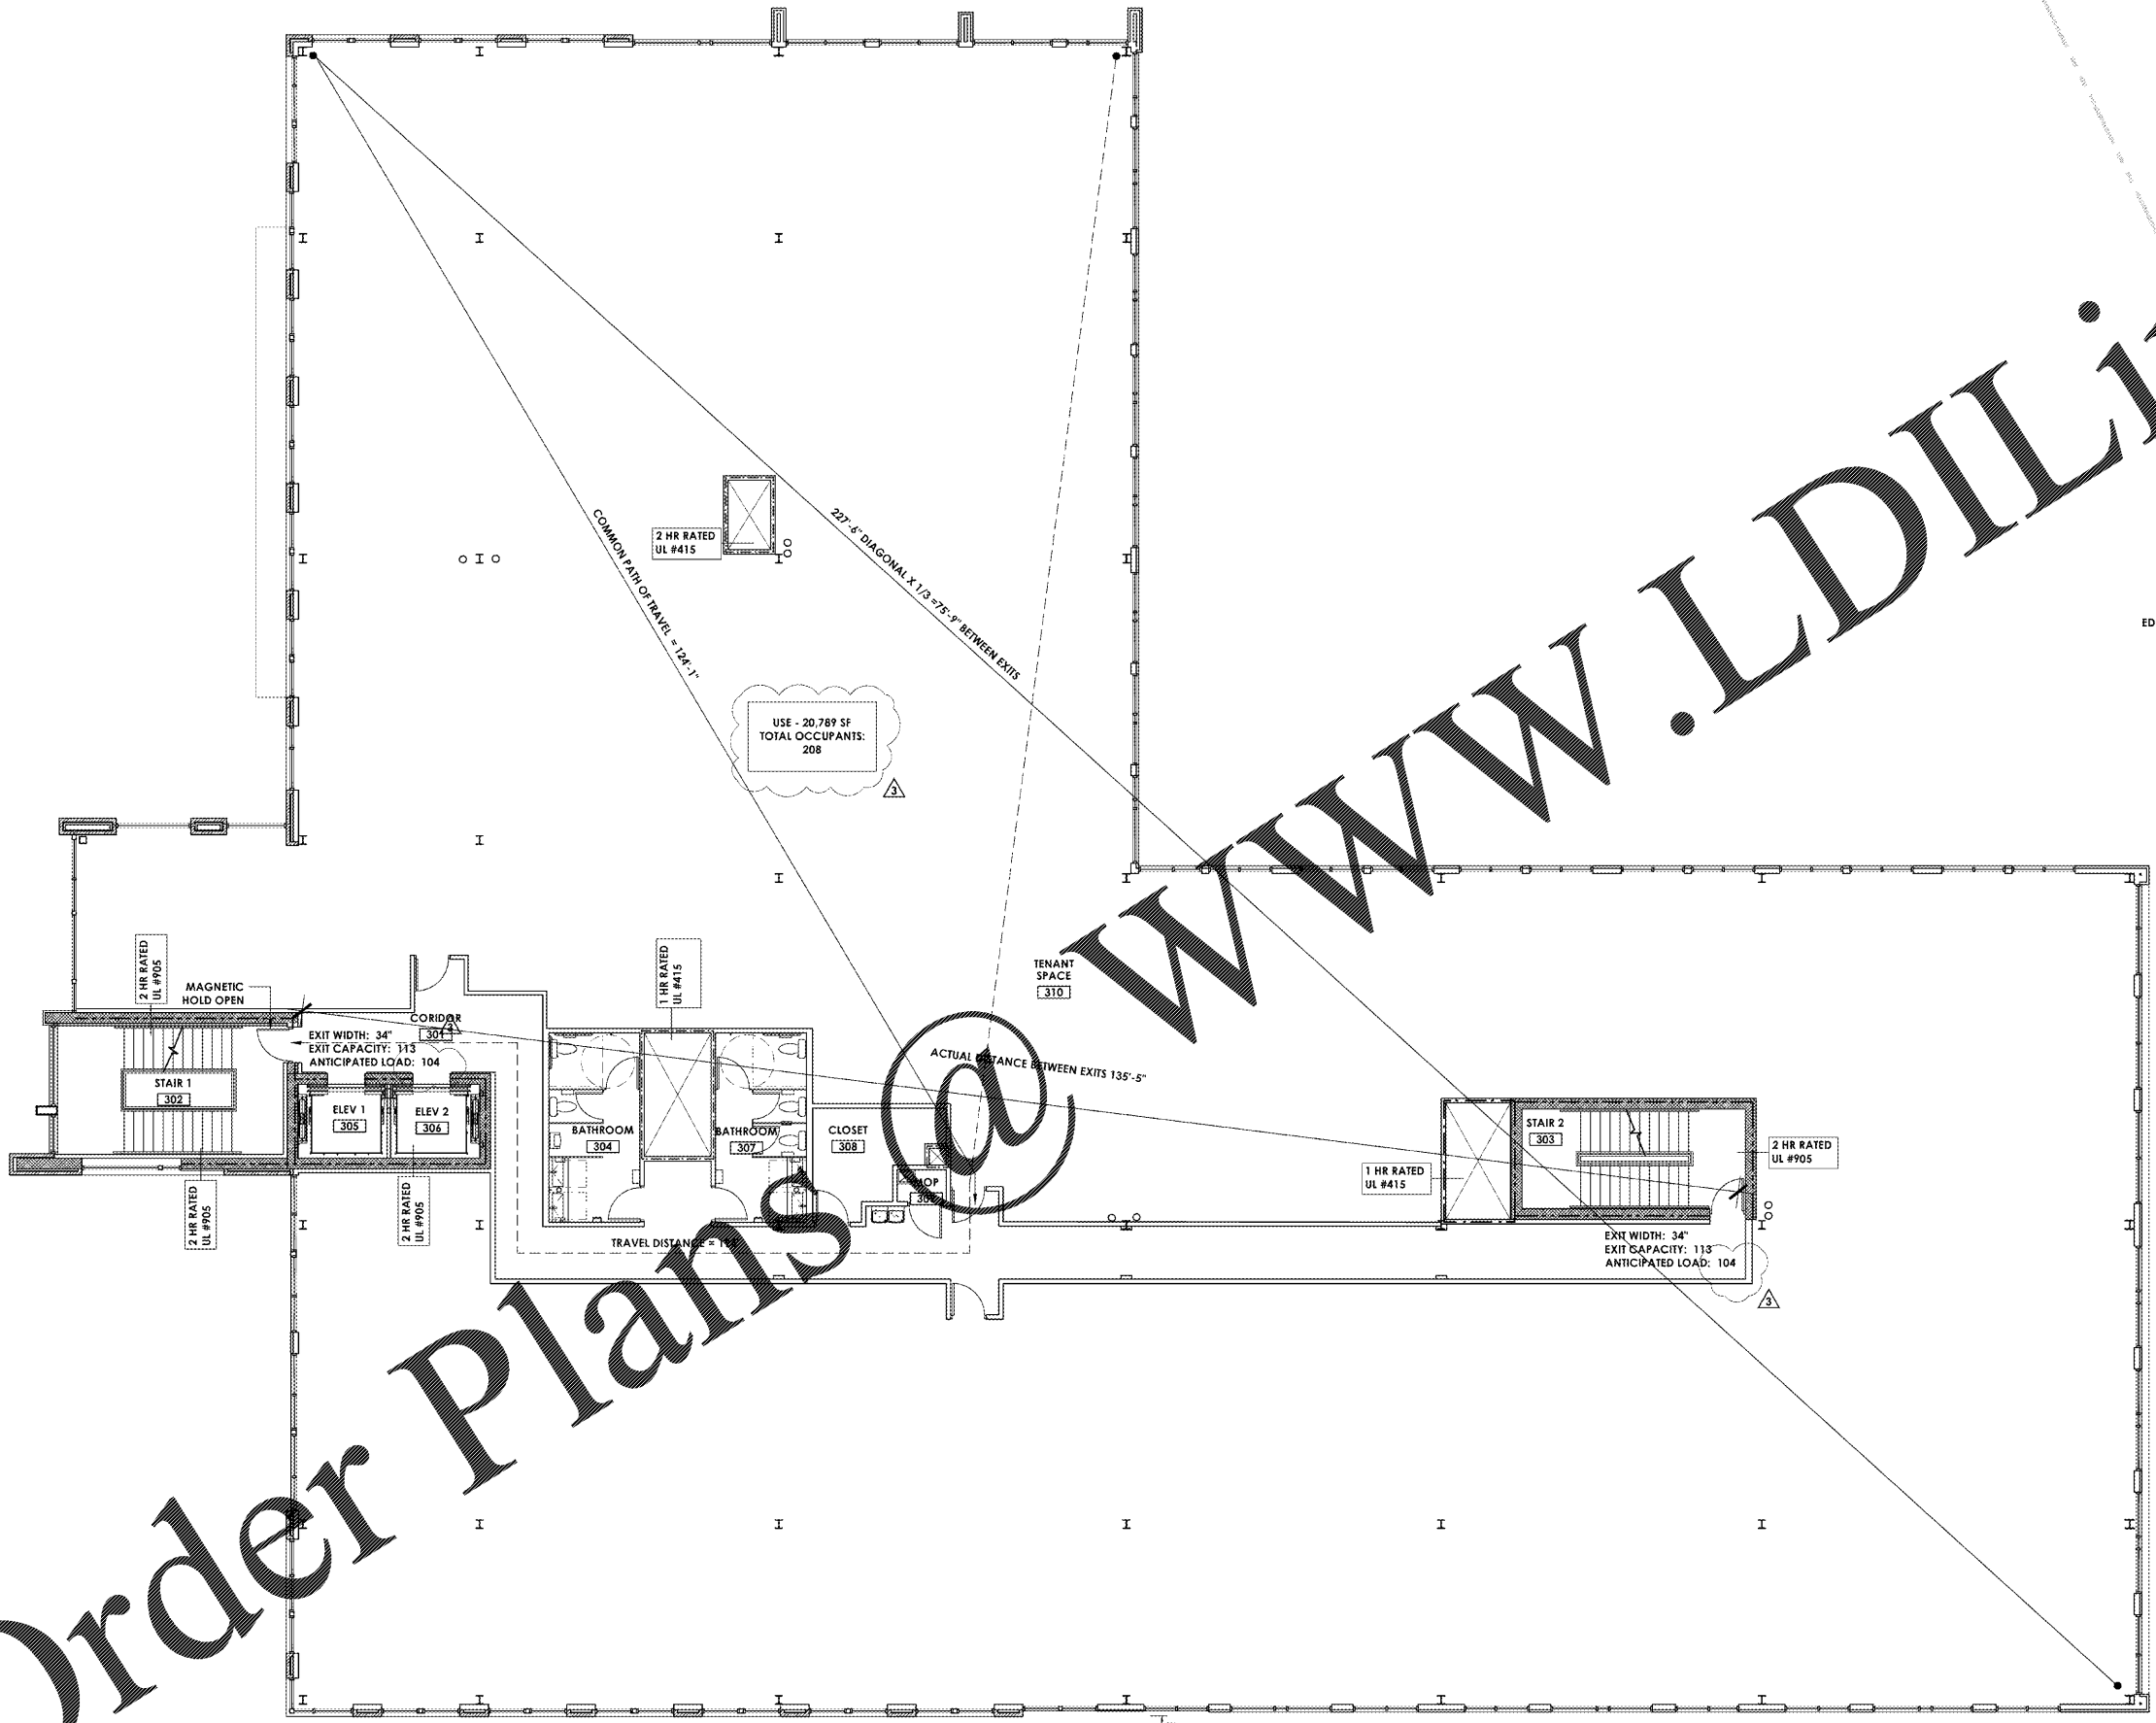

/VOLUMES/F DRIVE/FINLEY DESIGN/PROJECTS/1342 WESTPOINT 2/DRAWINGS/1342 PLANS.DWG

Order Plans

WWW.LDILine.com

FINLEY DESIGN PA  
7806 NC HWY 751  
SUITE 110  
DURHAM, NC 27713  
919-493-8200  
FINLEYDESIGNARCH.COM

WESTPOINT 2  
DURHAM, NC

REVISIONS

PERMIT REVISION 05-05-17

PROJECT: 1342  
DATE: 04/06/17  
DRAWN BY: JHS  
CHECKED BY: JDL

THIRD FLOOR  
LIFE SAFETY PLAN  
LS1.3