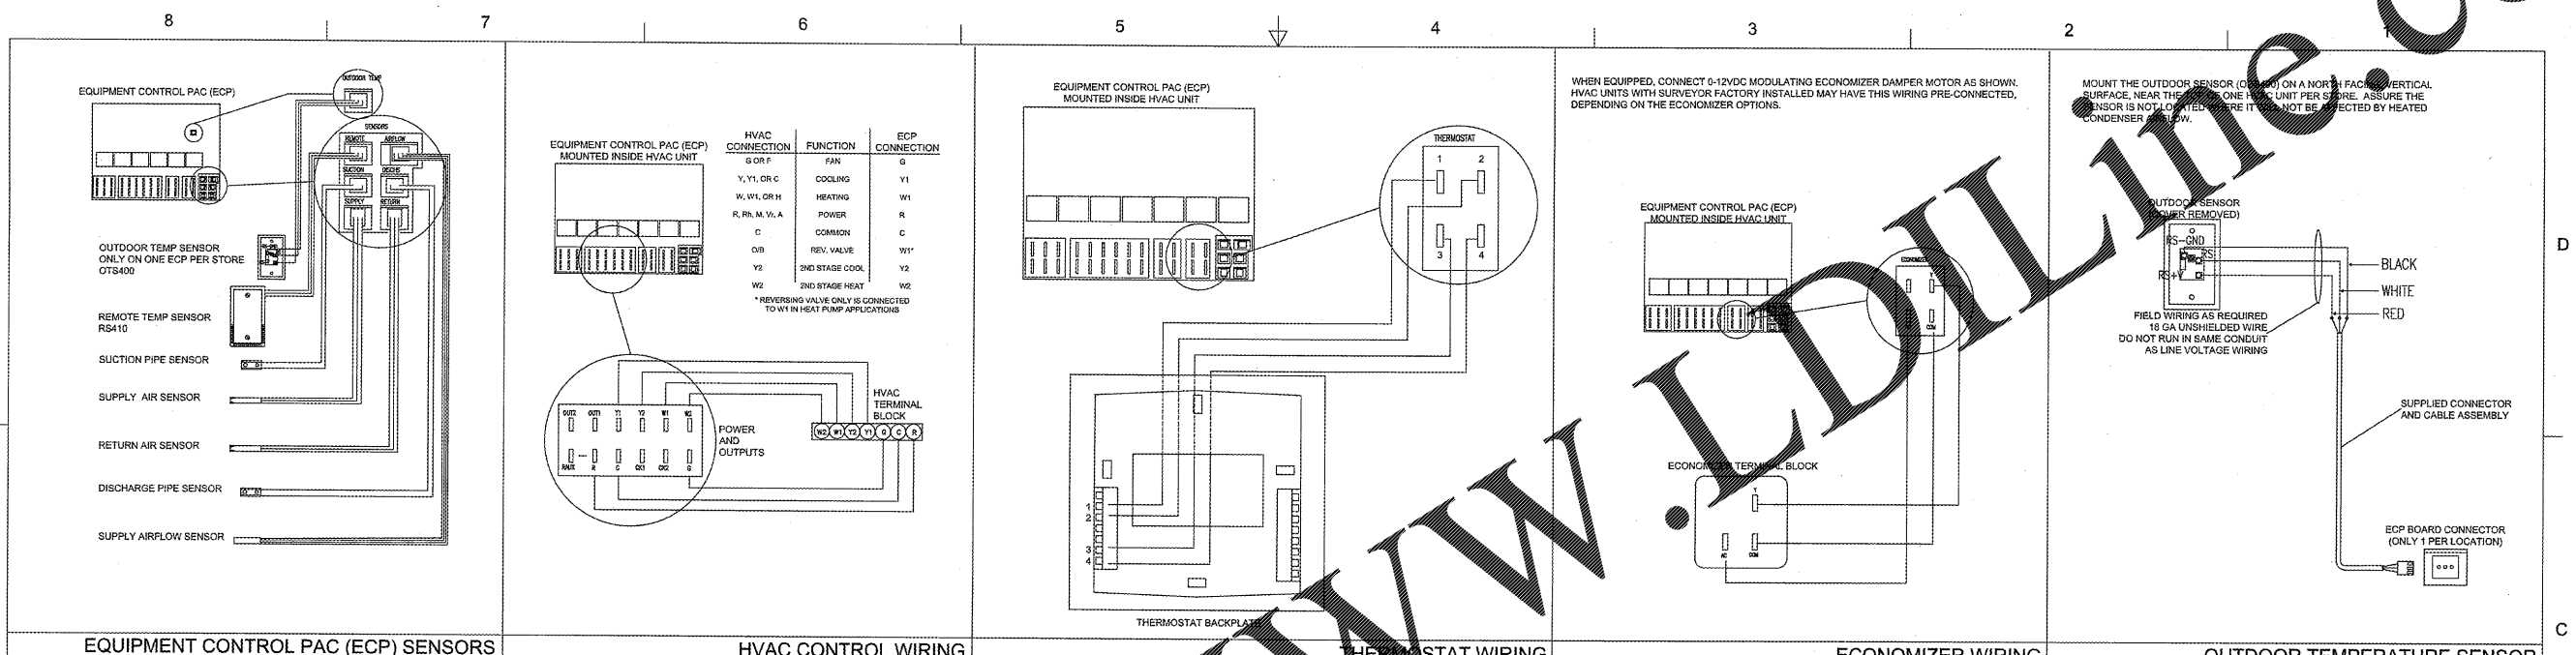

VS2 of 3

GENERAL NOTES:

- DRAWING FOR GENERAL INFORMATION ONLY.
- ALL ELECTRICAL WORK SHALL BE IN ACCORDANCE WITH LOCAL BUILDING CODES AND BUILDING PLANS, AND STORE TAKE PRECEDENCE OVER THIS DOCUMENT.
- REFER TO THE SURVEYOR MANUAL, AND INSTALLATION INSTRUCTIONS FOR EACH COMPONENT FOR ADDITIONAL CRITICAL INFORMATION.
- SOME HVAC UNITS ARE AVAILABLE WITH THE SURVEYOR ECP AND SENSORS PRE-INSTALLED. ONE REMOTE SENSOR AND ONE OUTSIDE SENSOR PER STORE WILL NEED TO BE CONNECTED IN THE FIELD TO THE ECP.
- ALL ECP'S REQUIRE SETTING OF THE EQUIPMENT NUMBER DIP SWITCHES, AND HEAT PUMP JUMPERS AS APPROPRIATE. REFER TO THE EQUIPMENT CONTROL PAC INSTALLATION INSTRUCTIONS FOR FURTHER INFORMATION.
- ALL WIRING 18 GA UNSHIELDED, OR TWISTED PAIR.
- WIRING MAY BE RUN IN CONDUIT OR WIRE TIED IN BUNDLES.
- DO NOT RUN COMMUNICATION AND SENSOR WIRES IN THE SAME CONDUIT OR BUNDLE WITH CONTROL AND LINE VOLTAGE WIRING.
- CAUTION! INSTALLATION REQUIRES REMOVAL OF SAFETY COVERS AND EXPOSE THE INSTALLER TO ELECTRICAL HAZARDS. USE OF A LICENSED ELECTRICIAN IS REQUIRED. FOLLOW ALL APPROPRIATE SAFETY PRECAUTIONS. ADDITIONAL SAFETY INFORMATION IS IN THE SURVEYOR INSTALLATION MANUALS.