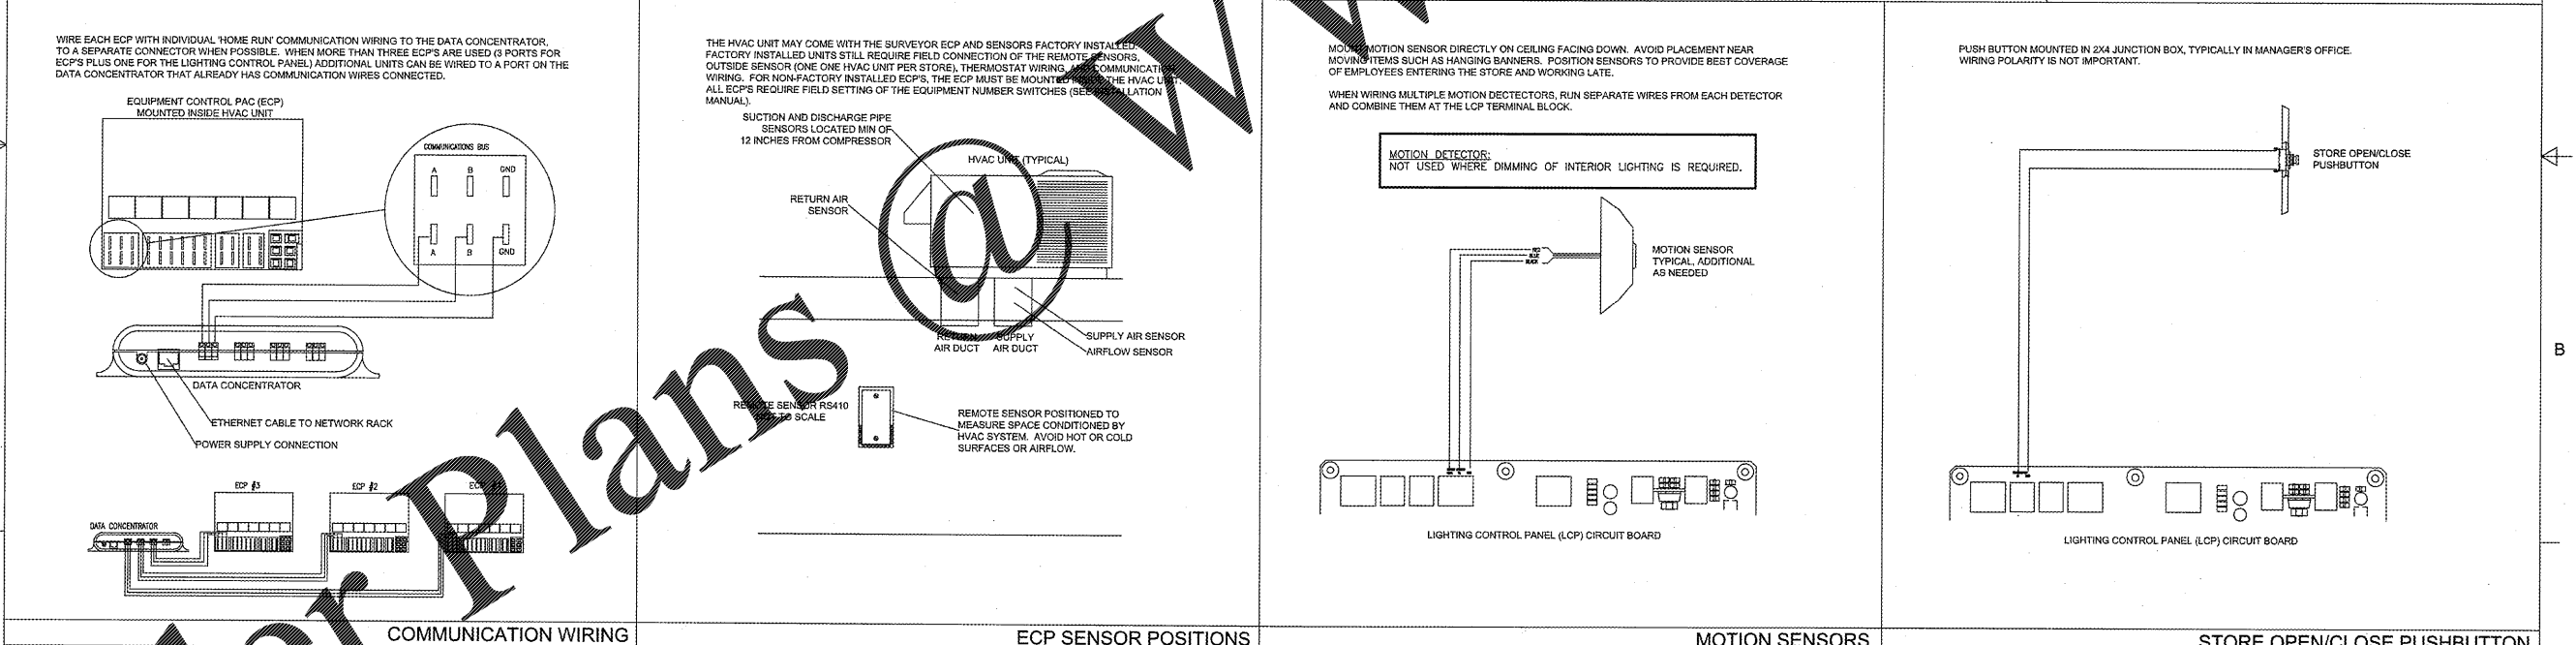

VS2 of 3

GENERAL NOTES:

- DRAWING FOR GENERAL INFORMATION ONLY.
- ALL ELECTRICAL WORK SHALL BE IN ACCORDANCE WITH LOCAL BUILDING CODES AND BUILDING PLANS, AND STORE TAKE PRECEDENCE OVER THIS DOCUMENT.
- REFER TO THE SURVEYOR MANUAL, AND INSTALLATION INSTRUCTIONS FOR EACH COMPONENT FOR ADDITIONAL CRITICAL INFORMATION.
- SOME HVAC UNITS ARE AVAILABLE WITH THE SURVEYOR ECP AND SENSORS PRE-INSTALLED. ONE REMOTE SENSOR AND ONE OUTSIDE SENSOR PER STORE WILL NEED TO BE CONNECTED IN THE FIELD TO THE ECP.
- ALL ECP'S REQUIRE SETTING OF THE EQUIPMENT NUMBER DIP SWITCHES, AND HEAT PUMP JUMPERS AS APPROPRIATE. REFER TO THE EQUIPMENT CONTROL PAC INSTALLATION INSTRUCTIONS FOR FURTHER INFORMATION.
- ALL WIRING 18 GA UNSHIELDED, OR TWISTED PAIR.
- WIRING MAY BE RUN IN CONDUIT OR WIRE TIED IN BUNDLES.
- DO NOT RUN COMMUNICATION AND SENSOR WIRES IN THE SAME CONDUIT OR BUNDLE WITH CONTROL AND LINE VOLTAGE WIRING.
- CAUTION! INSTALLATION REQUIRES REMOVAL OF SAFETY COVERS AND EXPOSE THE INSTALLER TO ELECTRICAL HAZARDS. USE OF A LICENSED ELECTRICIAN IS REQUIRED. FOLLOW ALL APPROPRIATE SAFETY PRECAUTIONS. ADDITIONAL SAFETY INFORMATION IS IN THE SURVEYOR INSTALLATION MANUALS.