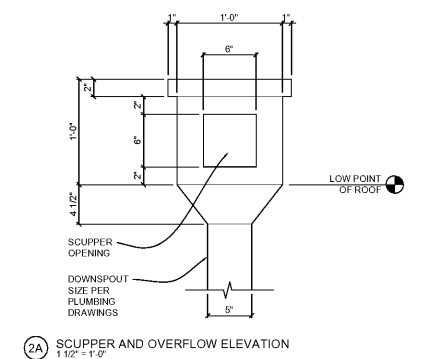

PROJECT NUMBER 5748

BUFFALO WILD WINGS
BIRMINGHAM
1416 4th AVENUE SOUTH,
BIRMINGHAM, AL 35233

DRAWING ISSUE

NO	DESCRIPTION	DATE
1		
2		
3		
4		
5		
6		
7		

Drawing Title
**EXTERIOR
DETAILS,
ROOF
DETAILS**

A303

Order Plans @