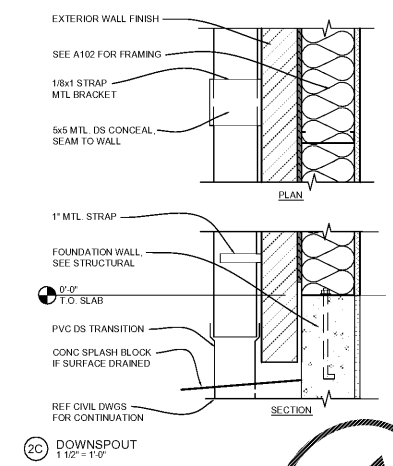

PROJECT NUMBER 5748

BUFFALO WILD WINGS
BIRMINGHAM
1416 4th AVENUE SOUTH,
BIRMINGHAM, AL 35233

DRAWING ISSUE

NO	DESCRIPTION	DATE
1		
2		
3		
4		
5		
6		
7		

Drawing Title
**EXTERIOR
DETAILS,
ROOF
DETAILS**

A303

Order Plans @