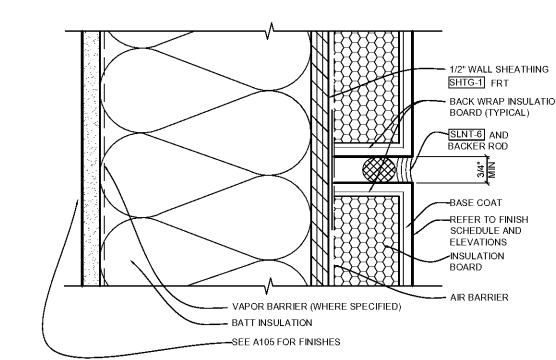

PROJECT NUMBER 5748

BUFFALO WILD WINGS
BIRMINGHAM
1416 4th AVENUE SOUTH,
BIRMINGHAM, AL 35233

DRAWING ISSUE

NO	DESCRIPTION	DATE
1		
2		
3		
4		
5		
6		
7		

Drawing Title
**EXTERIOR
DETAILS,
ROOF
DETAILS**

A303

Order Plans @