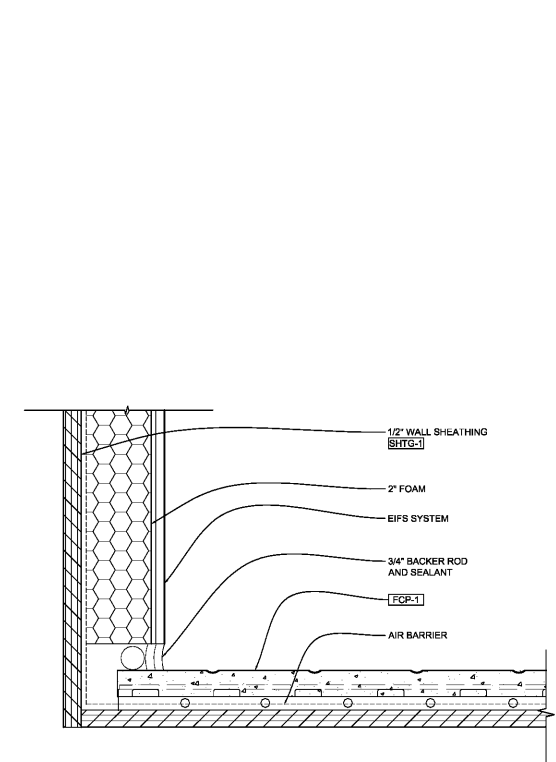

PROJECT NUMBER 5748

BUFFALO WILD WINGS
BIRMINGHAM
1416 4th AVENUE SOUTH,
BIRMINGHAM, AL 35233

DRAWING ISSUE

NO	DESCRIPTION	DATE
1		
2		
3		
4		
5		
6		
7		

Drawing Title
**EXTERIOR
DETAILS,
ROOF
DETAILS**

A303

Order Plans @