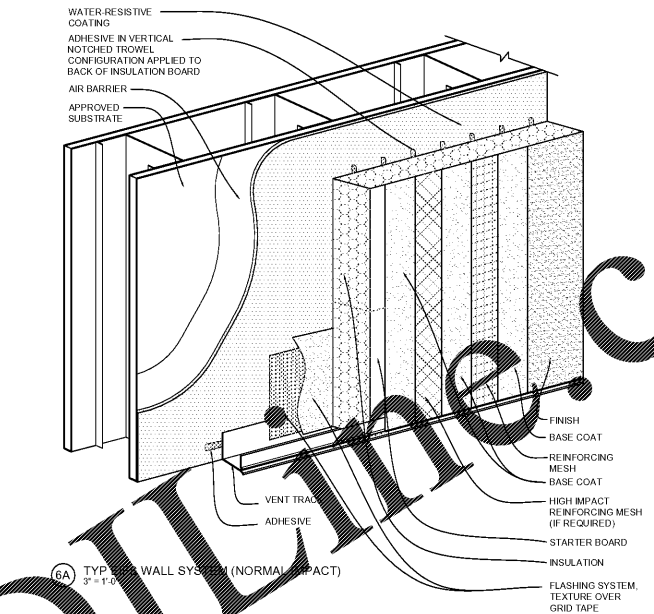

PROJECT NUMBER 5748

BUFFALO WILD WINGS
BIRMINGHAM
1416 4th AVENUE SOUTH,
BIRMINGHAM, AL 35233

DRAWING ISSUE

NO	DESCRIPTION	DATE
1		
2		
3		
4		
5		
6		
7		

Drawing Title
**EXTERIOR
DETAILS,
ROOF
DETAILS**

A303

Order Plans @