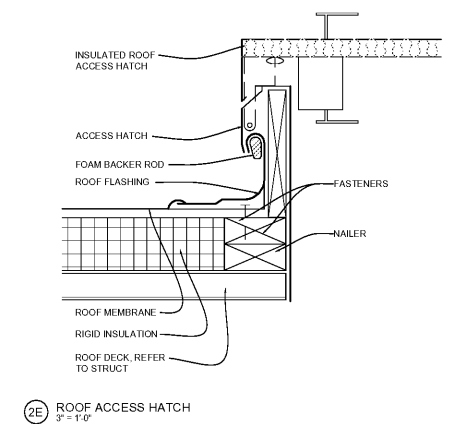

PROJECT NUMBER 5748

BUFFALO WILD WINGS
BIRMINGHAM
1416 4th AVENUE SOUTH,
BIRMINGHAM, AL 35233

DRAWING ISSUE

NO	DESCRIPTION	DATE
1		
2		
3		
4		
5		
6		
7		

Drawing Title
**EXTERIOR
DETAILS,
ROOF
DETAILS**

A303

Order Plans @