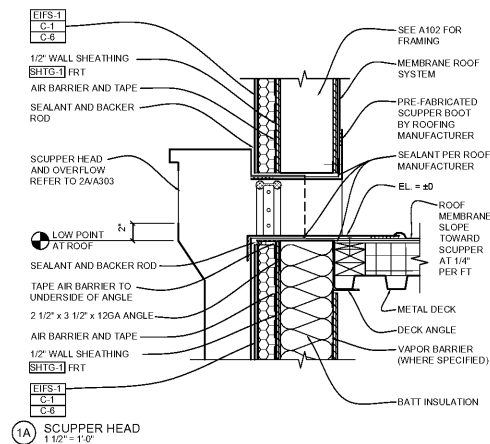

PROJECT NUMBER 5748

BUFFALO WILD WINGS
BIRMINGHAM
1416 4th AVENUE SOUTH,
BIRMINGHAM, AL 35233

DRAWING ISSUE

NO	DESCRIPTION	DATE
1		
2		
3		
4		
5		
6		
7		

Drawing Title
**EXTERIOR
DETAILS,
ROOF
DETAILS**

A303

Order Plans @