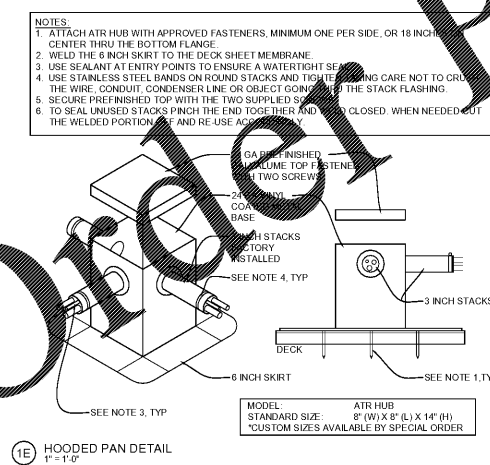

PROJECT NUMBER 5748

BUFFALO WILD WINGS
BIRMINGHAM
1416 4th AVENUE SOUTH,
BIRMINGHAM, AL 35233

DRAWING ISSUE

NO	DESCRIPTION	DATE
1		
2		
3		
4		
5		
6		
7		

Drawing Title
**EXTERIOR
DETAILS,
ROOF
DETAILS**

A303

Order Plans @