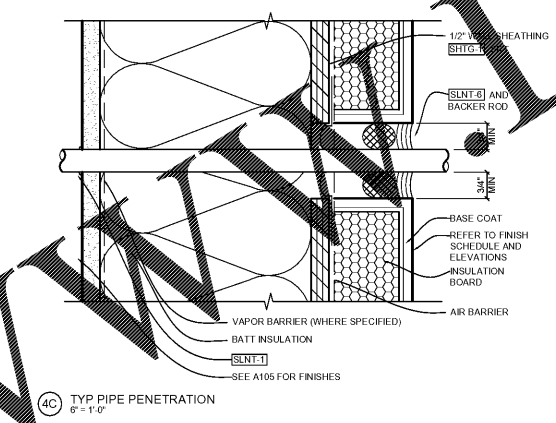

PROJECT NUMBER 5748

BUFFALO WILD WINGS
BIRMINGHAM
1416 4th AVENUE SOUTH,
BIRMINGHAM, AL 35233

DRAWING ISSUE

NO	DESCRIPTION	DATE
1		
2		
3		
4		
5		
6		
7		

Drawing Title
**EXTERIOR
DETAILS,
ROOF
DETAILS**

A303

Order Plans @