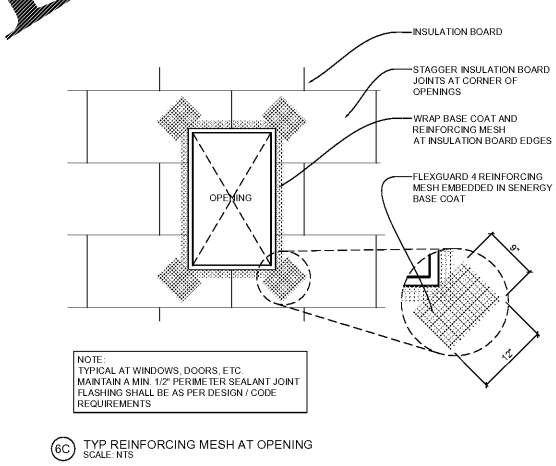

PROJECT NUMBER 5748

BUFFALO WILD WINGS
BIRMINGHAM
1416 4th AVENUE SOUTH,
BIRMINGHAM, AL 35233

DRAWING ISSUE

NO	DESCRIPTION	DATE
1		
2		
3		
4		
5		
6		
7		

Drawing Title
**EXTERIOR
DETAILS,
ROOF
DETAILS**

A303

Order Plans @