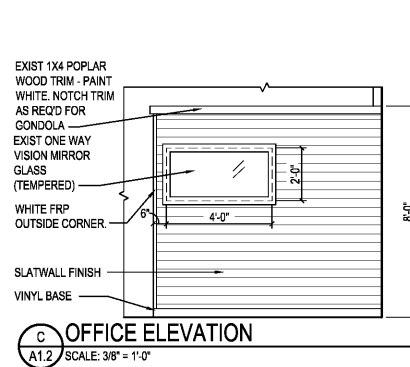

Order Plans @ [WWW.ALDDetail.com](http://WWW.ALDDetail.com)

description			
by			
date			
revisions			
10/10/2017	SM	SM	DAE
date	project	designed	drawn
checked			
 <b>RRMM ARCHITECTS, PC</b> 1317 Executive Blvd, Suite 200 Chesapeake, VA 23320 (757) 622-2828 / fax (757) 622-6883			
<b>DOLLAR TREE</b> OAKBROOK STATION, DEAL #10654 SUMMERSVILLE, SOUTH CAROLINA ENLARGED PLAN, DETAILS AND ELEVATIONS			
project	drawing		
sheet			
<b>A1.2</b>			