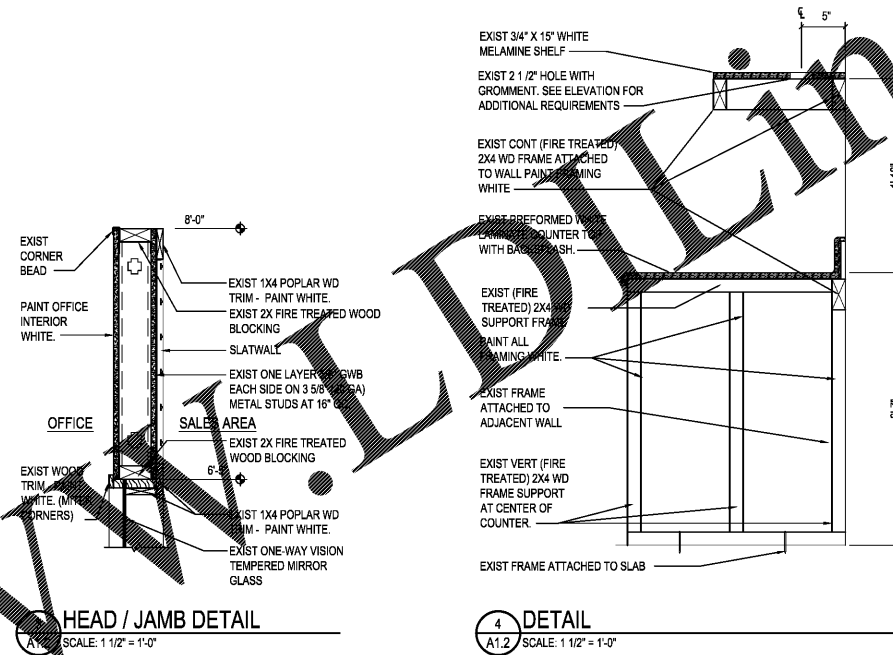

Order Plans @ [WWW.ALDDetail.com](http://WWW.ALDDetail.com)

description			
by			
date			
revisions			
10/10/2017	SM	SM	DAE
date	project	designed	drawn
checked			
 <b>RRMM ARCHITECTS, PC</b> 1317 Executive Blvd, Suite 200 Chesapeake, VA 23320 (757) 622-2828 / fax (757) 622-6883			
<b>DOLLAR TREE</b> OAKBROOK STATION, DEAL #10654 SUMMERSVILLE, SOUTH CAROLINA ENLARGED PLAN, DETAILS AND ELEVATIONS			
project	drawing		
sheet			
<b>A1.2</b>			