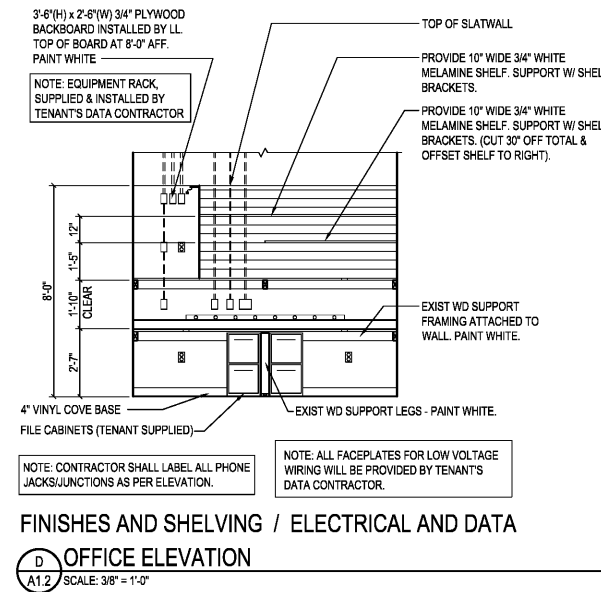

Order Plans @ [WWW.ALDDetail.com](http://WWW.ALDDetail.com)

description			
by			
date			
revisions			
10/10/2017	SM	SM	DAE
date	project	designed	drawn
checked			
 <b>RRMM ARCHITECTS, PC</b> 1317 Executive Blvd, Suite 200 Chesapeake, VA 23320 (757) 622-2828 / fax (757) 622-6883			
<b>DOLLAR TREE</b> OAKBROOK STATION, DEAL #10654 SUMMERSVILLE, SOUTH CAROLINA ENLARGED PLAN, DETAILS AND ELEVATIONS			
project	drawing		
sheet			
<b>A1.2</b>			