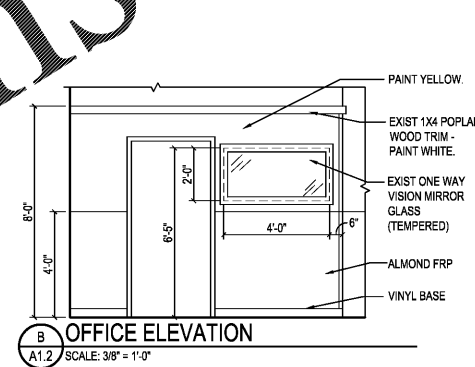

Order Plans @ [WWW.ALDDetail.com](http://WWW.ALDDetail.com)

description			
by			
date			
revisions			
10/10/2017	SM	SM	DAE
date	project	designed	drawn
checked			
 <b>RRMM ARCHITECTS, PC</b> 1317 Executive Blvd, Suite 200 Chesapeake, VA 23320 (757) 622-2828 / fax (757) 622-6883			
<b>DOLLAR TREE</b> OAKBROOK STATION, DEAL #10654 SUMMERSVILLE, SOUTH CAROLINA ENLARGED PLAN, DETAILS AND ELEVATIONS			
project	drawing		
sheet			
<b>A1.2</b>			