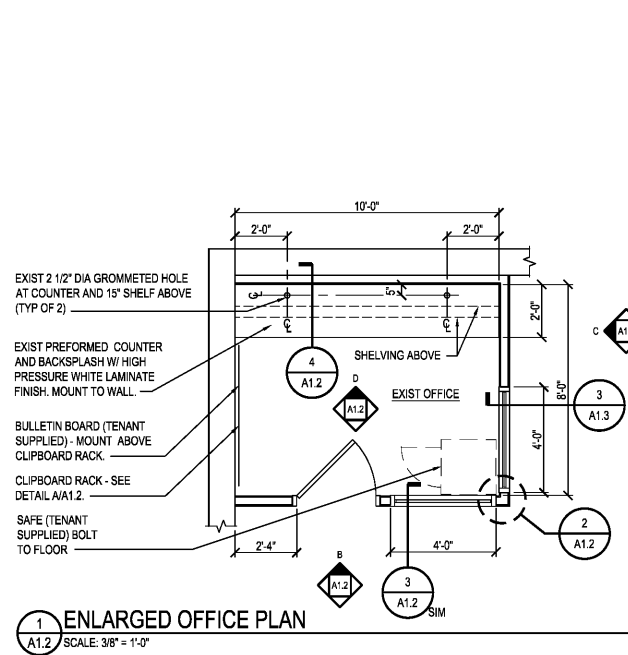

Order Plans @ [WWW.ALDDetail.com](http://WWW.ALDDetail.com)

description			
by			
date			
revisions			
10/10/2017	SM	SM	DAE
date	project	designed	drawn
checked			
 <b>RRMM ARCHITECTS, PC</b> 1317 Executive Blvd, Suite 200 Chesapeake, VA 23320 (757) 622-2828 / fax (757) 622-6883			
<b>DOLLAR TREE</b> OAKBROOK STATION, DEAL #10654 SUMMERSVILLE, SOUTH CAROLINA ENLARGED PLAN, DETAILS AND ELEVATIONS			
project	drawing		
sheet			
<b>A1.2</b>			