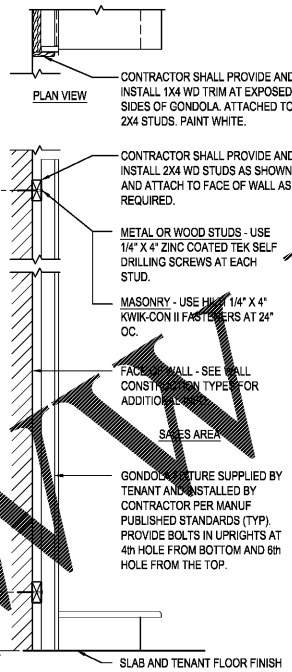

Order Plans

description									
by									
date									
revisions									
1/11/2017	smb	smb	dae						
date	project	designed	drawn	checked					
 RRMM ARCHITECTS, PC 1317 Executive Blvd, Suite 200 Chesapeake, VA 23320 (757)622-2828 / fax (757)622-6883									
					sheet				
					A1.1				