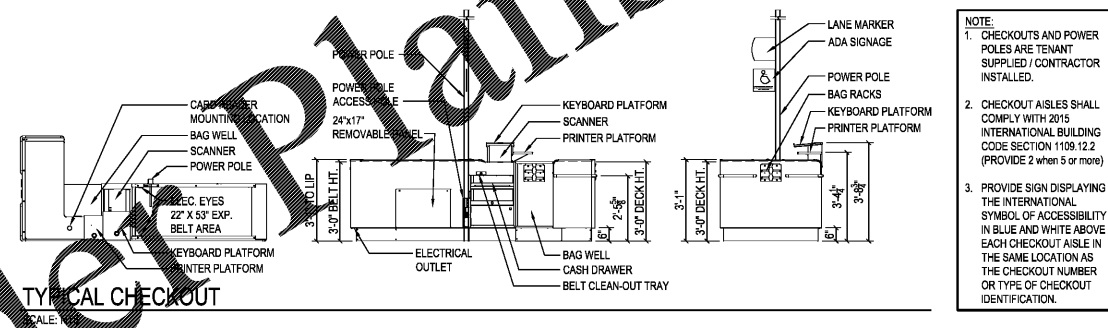

Order Plans

description									
by									
date									
revisions									
1/11/2017	smb	smb	dae						
date	project	designed	drawn	checked					
  RRMM ARCHITECTS, PC 1317 Executive Blvd, Suite 200 Chesapeake, VA 23320 (757)622-2828 / fax (757)622-6883									
					sheet				
					A1.1				

project
drawing

DOLLAR TREE
OAKBROOK STATION, DEAL #10654
SUMMERSVILLE, SOUTH CAROLINA
DETAILS AND ELEVATIONS