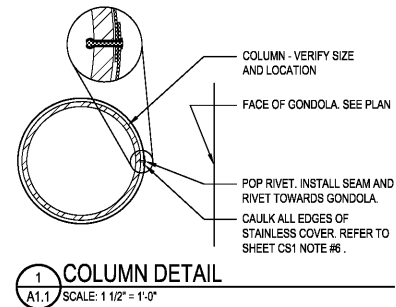

Order Plans

description									
by									
date									
revisions									
1/11/2017	smb	smb	dae						
date	project	designed	drawn	checked					
 RRMM ARCHITECTS, PC 1317 Executive Blvd, Suite 200 Chesapeake, VA 23320 (757)622-2828 / fax (757)622-6883									
					sheet				
					A1.1				