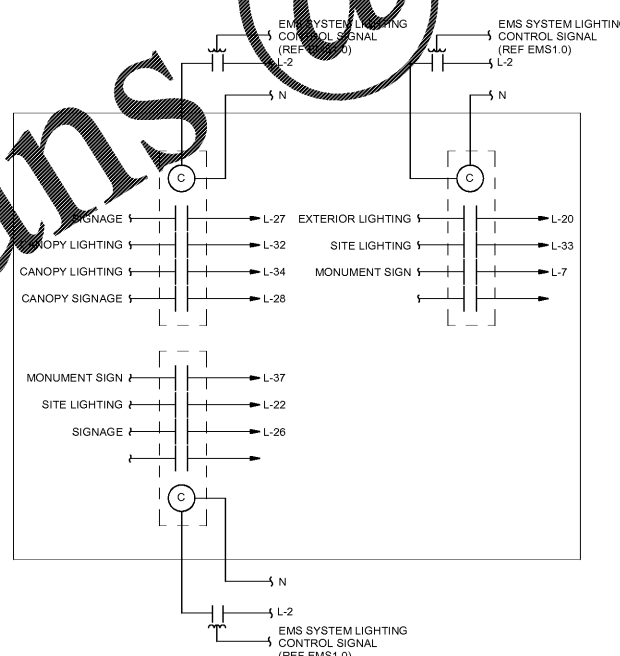

7 IRC WIRING DIAGRAM N.T.S.

6 TYPICAL SUSPENDED LIGHT FIXTURE MOUNTING E2.1

5 SOFFIT LIGHT WIRING DETAIL N.T.S.

4 RECESSED FIXTURE MOUNTING N.T.S.

3 LIGHTING CONTACTOR N.T.S.

2 "B" OCCUPANCY SENSOR N.T.S.

1 "A" OCCUPANCY SENSOR N.T.S.