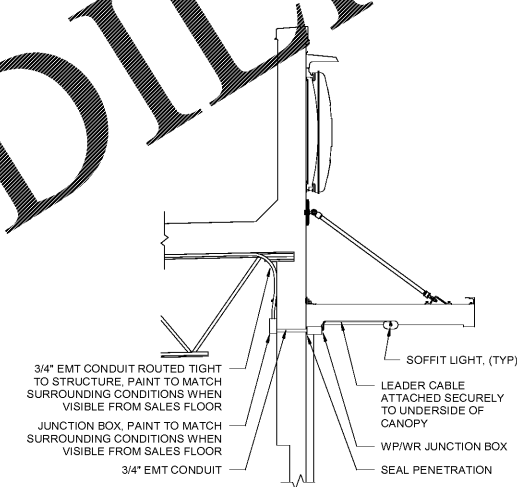

7 IRC WIRING DIAGRAM N.T.S.

6 TYPICAL SUSPENDED LIGHT FIXTURE MOUNTING E2.1

5 SOFFIT LIGHT WIRING DETAIL N.T.S.

4 RECESSED FIXTURE MOUNTING N.T.S.

3 LIGHTING CONTACTOR N.T.S.

2 "B" OCCUPANCY SENSOR N.T.S.

1 "A" OCCUPANCY SENSOR N.T.S.