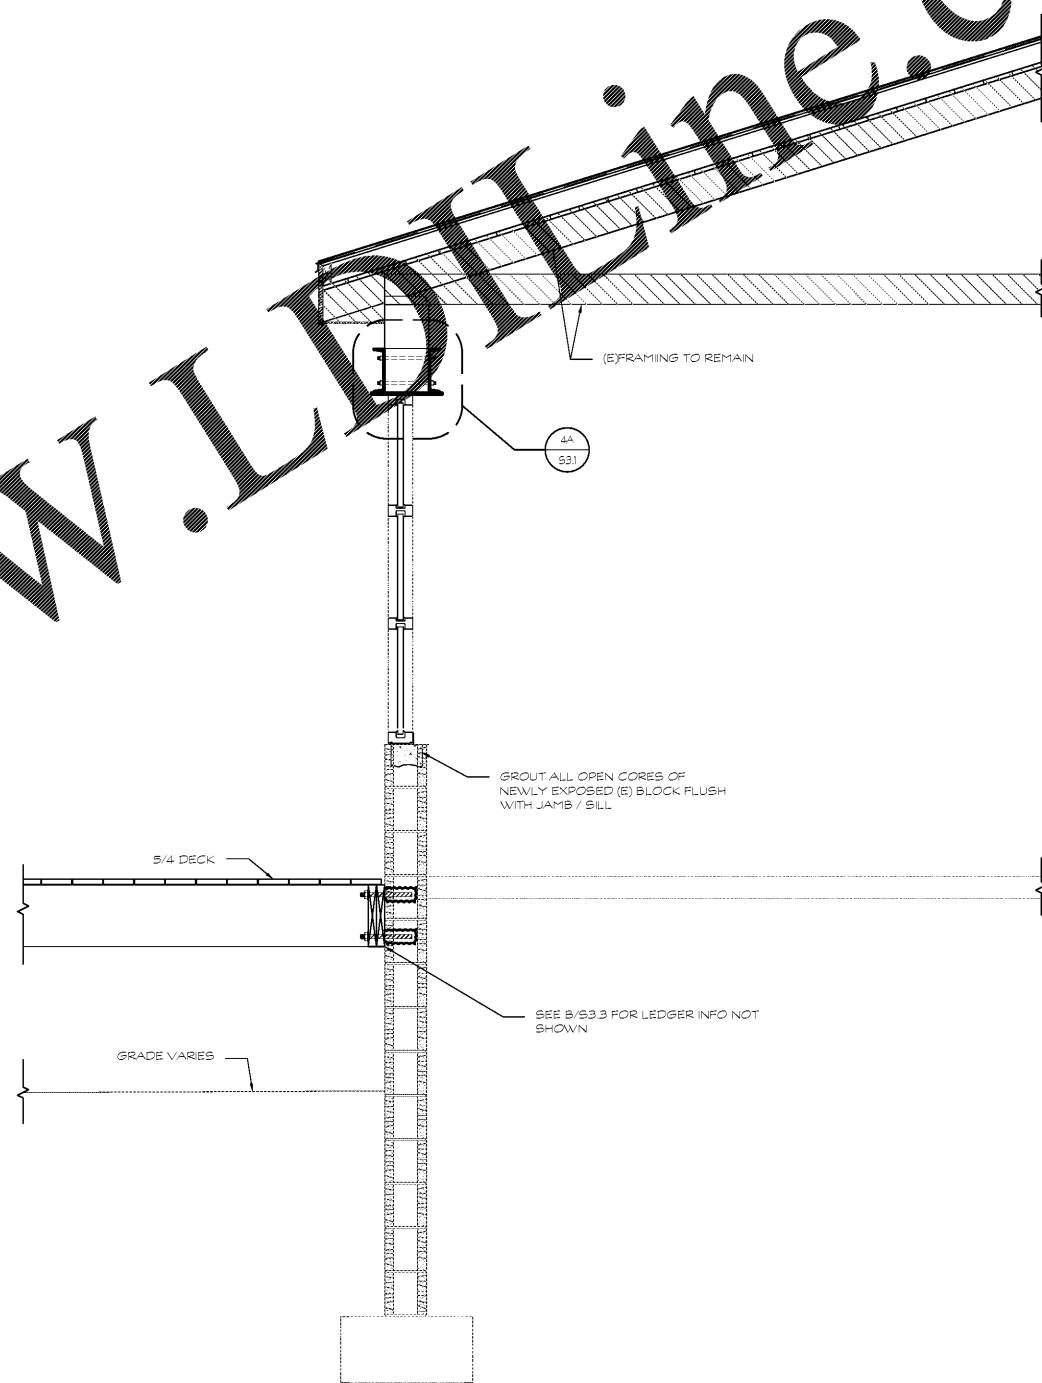

Order Plans @

1 SECTION
SCALE: 3/4" = 1'-0"

2 SECTION
SCALE: 3/4" = 1'-0"

REV #	DATE	DESCRIPTION

REFORMATION BREWERY
105 ELM STREET
WOODSTOCK, GEORGIA 30188
REFORMATION BREWERY

PLACE MAKER DESIGN
1000 CIRCLE 75 PARKWAY
SUITE 400
ATLANTA, GEORGIA 30339
404.549.4499

ISSUE DATE	12/22/17
DRAWN BY	—
CHECKED BY	—
PWD PROJ #	17072

SECTIONS AND DETAILS

S3.4