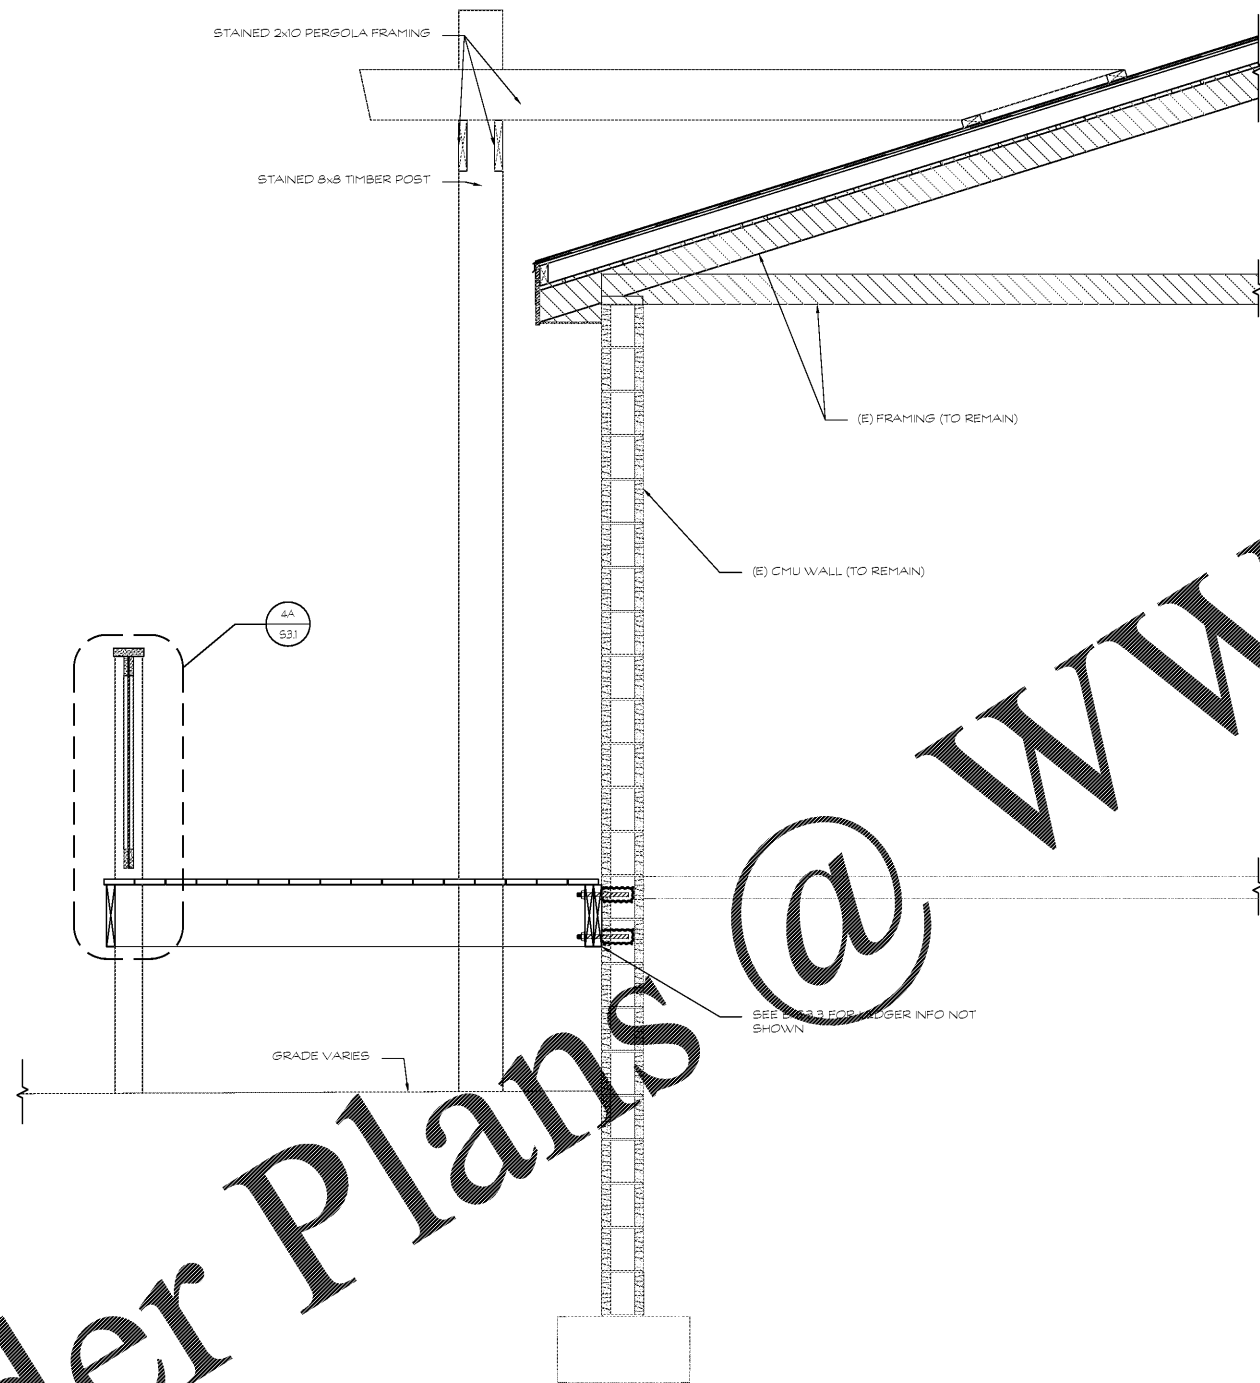

Order Plans @

1 SECTION
SCALE: 3/4" = 1'-0"

2 SECTION
SCALE: 3/4" = 1'-0"

REV #	DATE	DESCRIPTION

REFORMATION BREWERY
105 ELM STREET
WOODSTOCK, GEORGIA 30188
REFORMATION BREWERY

PLACE MAKER DESIGN
1000 CIRCLE 75 PARKWAY
SUITE 400
ATLANTA, GEORGIA 30339
404.549.4499

ISSUE DATE	12/22/17
DRAWN BY	—
CHECKED BY	—
PWD PROJ #	17072

SECTIONS AND DETAILS

S3.4