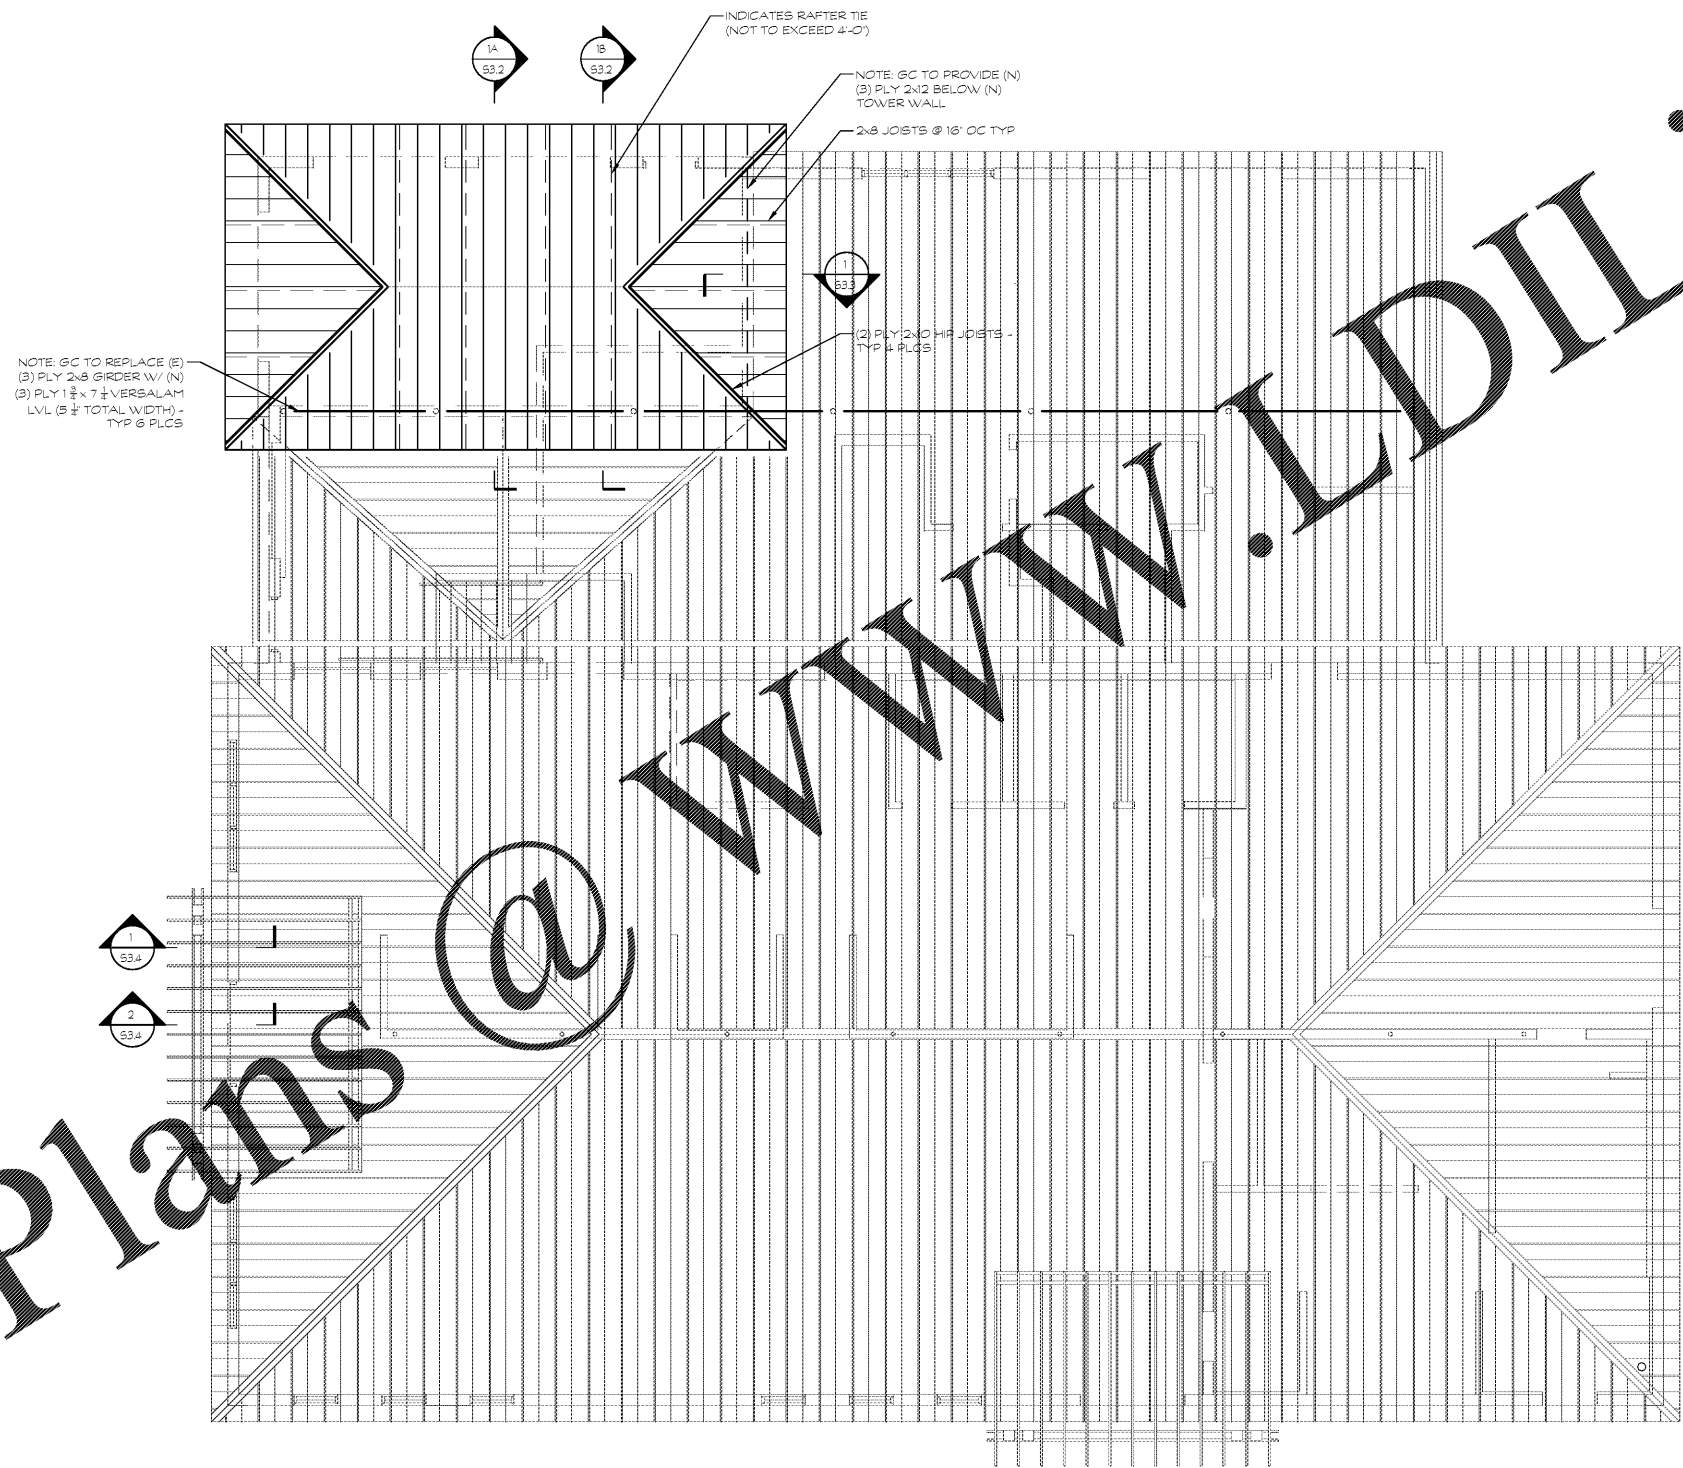

Order Plans @

WWW.LDILine.com

1 ROOF FRAMING PLAN  
521 SCALE: 3/16"=1'-0"

REV #	DATE	DESCRIPTION

**REFORMATION BREWERY**  
105 ELM STREET  
WOODSTOCK, GEORGIA 30188  
REFORMATION BREWERY

**PLACE MAKER DESIGN**  
1000 CIRCLE 75 PARKWAY  
SUITE 400  
ATLANTA, GEORGIA 30339  
404.549.4499

ISSUE DATE: 12/22/17  
DRAWN BY: —  
CHECKED BY: —  
PMD PROJ # 17072

ROOF FRAMING PLAN

SHEET # S2.1