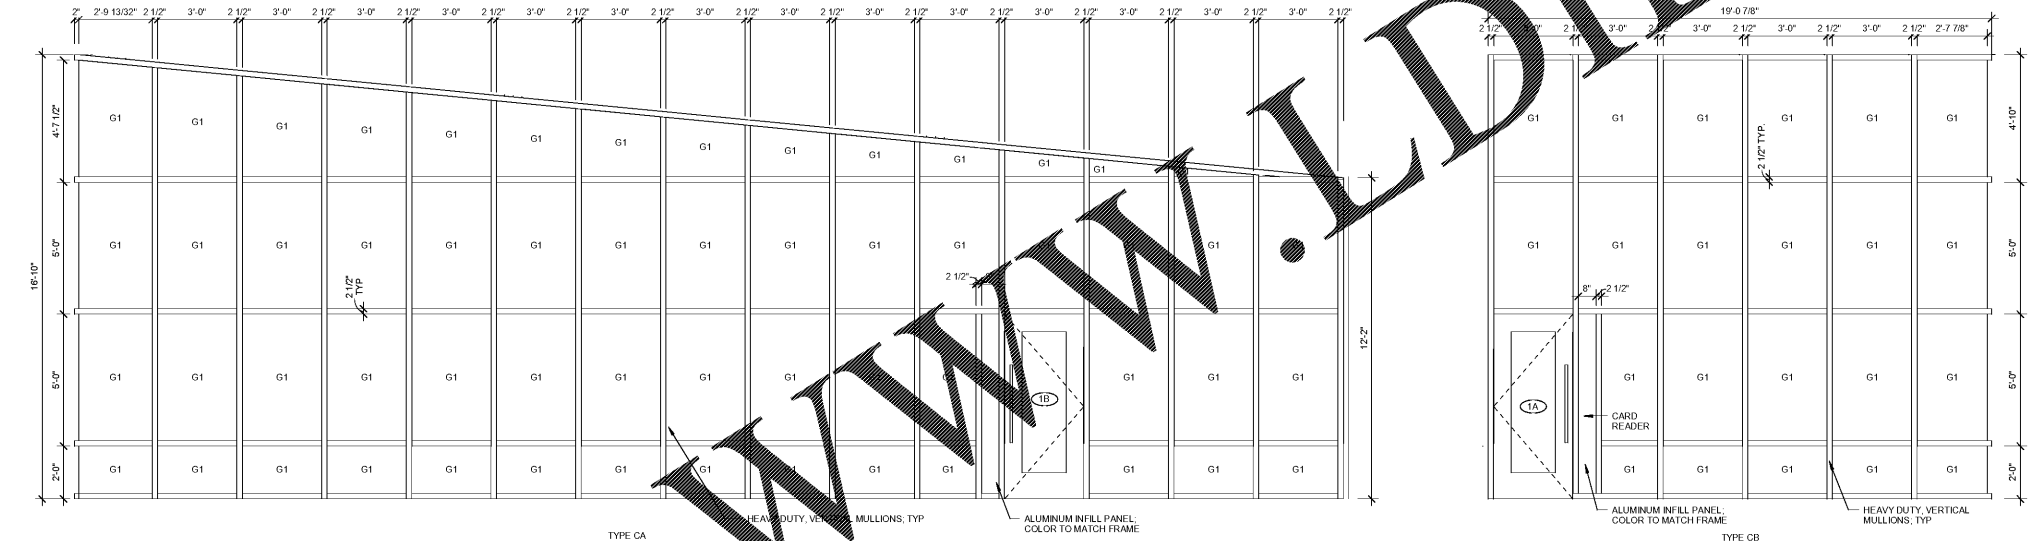

No.	Description	Date

**E1 HM WINDOW LEGEND**  
 3/8" = 1'-0"

**E2 LOUVER LEGEND**  
 3/8" = 1'-0"

**GLAZING LEGEND**

G1	DOUBLE GLAZED, LOW E TEMPERED GLASS
G2	CLEAR, TEMPERED GLASS

**C2 CURTAIN WALL ELEVATIONS**  
 3/8" = 1'-0"

**B4 TYPICAL WINDOW HEAD**  
 3/8" = 1'-0"

**B5 TYPICAL WINDOW JAMB**  
 3/8" = 1'-0"

**B6 TYPICAL WINDOW SILL**  
 3/8" = 1'-0"

**A4 HEAD DETAIL AT METAL PROFILE**  
 3/8" = 1'-0"

P:\\_EDU\2020\9202-169770 Wilkes Community College Culinary Lab\2.0 Design\Drawings\WCC CULINARY LAB\_16.rvt  
 1/5/2018 11:15:14 AM