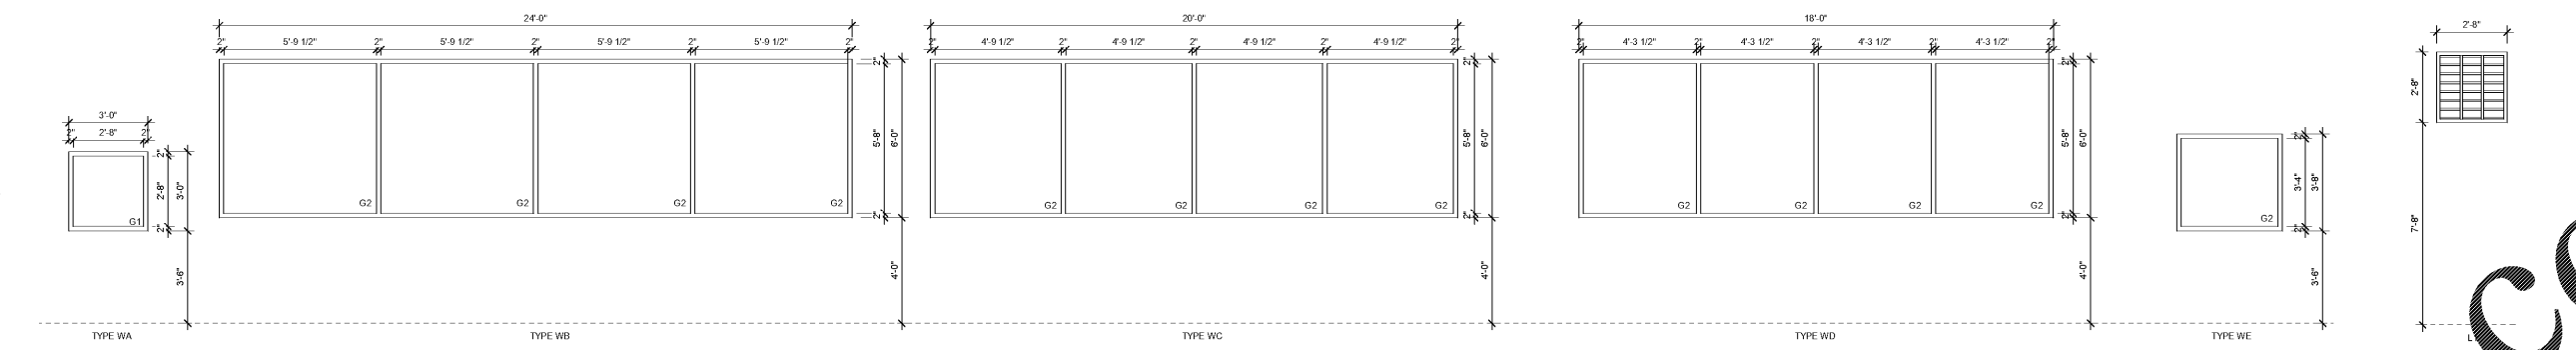

No.	Description	Date

**E1 HM WINDOW LEGEND**  
 3/8" = 1'-0"

**E2 LOUVER LEGEND**  
 3/8" = 1'-0"

**GLAZING LEGEND**

G1	DOUBLE GLAZED, LOW E TEMPERED GLASS
G2	CLEAR, TEMPERED GLASS

**C2 CURTAIN WALL ELEVATIONS**  
 3/8" = 1'-0"

**B4 TYPICAL WINDOW HEAD**  
 3/8" = 1'-0"

**B5 TYPICAL WINDOW JAMB**  
 3/8" = 1'-0"

**B6 TYPICAL WINDOW SILL**  
 3/8" = 1'-0"

**A4 HEAD DETAIL AT METAL PROFILE**  
 3/8" = 1'-0"

P:\\_EDU\2020\9202-169770 Wilkes Community College Culinary Lab\2.0 Design\Drawings\WCC CULINARY LAB\_16.rvt  
 1/5/2018 11:15:14 AM