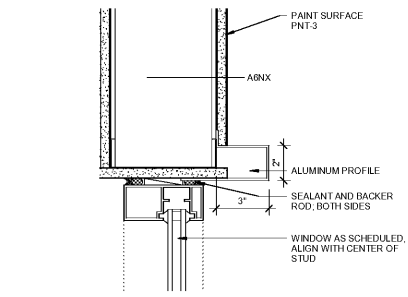

No.	Description	Date

**E1 HM WINDOW LEGEND**  
 3/8" = 1'-0"

**E2 LOUVER LEGEND**  
 3/8" = 1'-0"

**GLAZING LEGEND**

G1	DOUBLE GLAZED, LOW E TEMPERED GLASS
G2	CLEAR, TEMPERED GLASS

**C2 CURTAIN WALL ELEVATIONS**  
 3/8" = 1'-0"

**B4 TYPICAL WINDOW HEAD**  
 3/8" = 1'-0"

**B5 TYPICAL WINDOW JAMB**  
 3/8" = 1'-0"

**B6 TYPICAL WINDOW SILL**  
 3/8" = 1'-0"

**A4 HEAD DETAIL AT METAL PROFILE**  
 3/8" = 1'-0"

P:\\_EDU\2020\9202-169770 Wilkes Community College Culinary Lab\2.0 Design\Drawings\WCC CULINARY LAB\_16.rvt  
 1/5/2018 11:15:14 AM