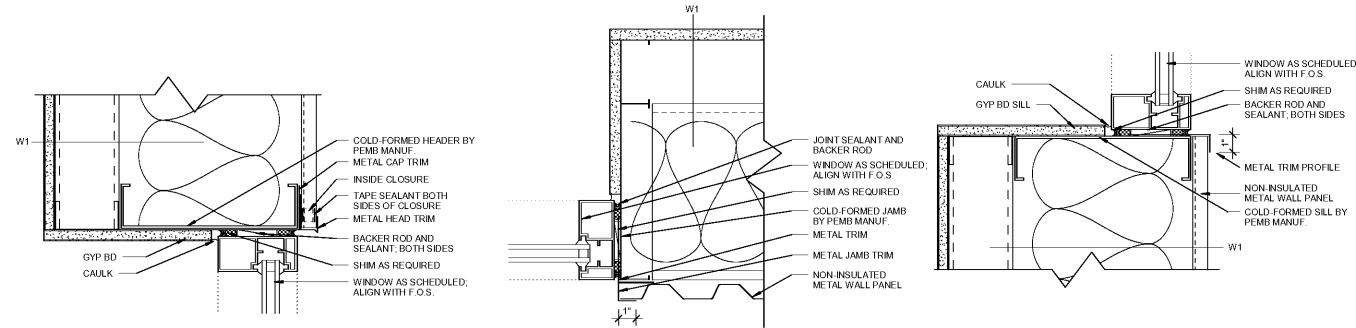

No.	Description	Date

**E1 HM WINDOW LEGEND**  
 3/8" = 1'-0"

**E2 LOUVER LEGEND**  
 3/8" = 1'-0"

**GLAZING LEGEND**

G1	DOUBLE GLAZED, LOW E TEMPERED GLASS
G2	CLEAR, TEMPERED GLASS

**C2 CURTAIN WALL ELEVATIONS**  
 3/8" = 1'-0"

**B4 TYPICAL WINDOW HEAD**  
 3/8" = 1'-0"

**B5 TYPICAL WINDOW JAMB**  
 3/8" = 1'-0"

**B6 TYPICAL WINDOW SILL**  
 3/8" = 1'-0"

**A4 HEAD DETAIL AT METAL PROFILE**  
 3/8" = 1'-0"

P:\\_EDU\2020\9202-169770 Wilkes Community College Culinary Lab\2.0 Design\Drawings\WCC CULINARY LAB\_16.rvt  
 1/5/2018 11:15:14 AM