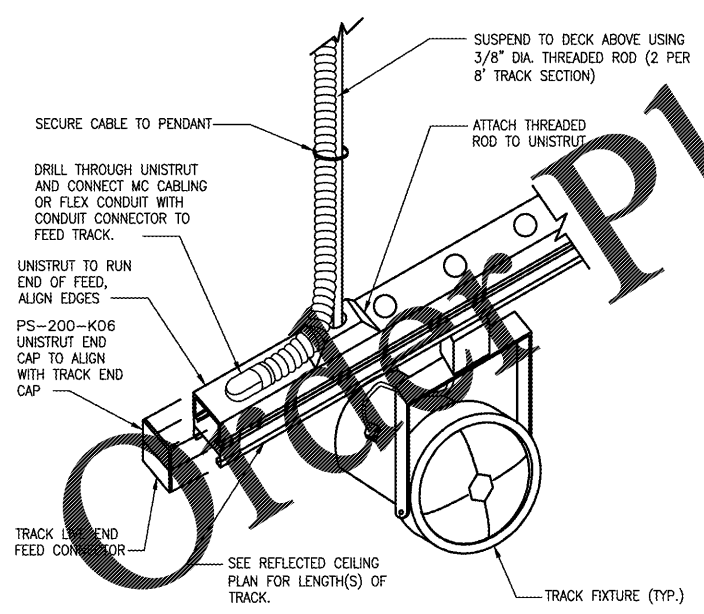

STOREFRONT ELEVATION - EXTERIOR ENTRY

NOT TO SCALE  
202

STOREFRONT ELEVATION - MALL ENTRY

NOT TO SCALE  
207

4' AND 5' SIGNAGE POWER CONNECTION POINT

NOT TO SCALE  
208

UNISTRUT FIXTURE MOUNTING DETAIL (DOWNLIGHTS)

NOT TO SCALE  
201

TRACK LIGHTING DETAIL

NOT TO SCALE  
206

ATTACHMENT DETAIL

NOT TO SCALE  
204

SIGNAGE CONNECTION DETAIL

NOT TO SCALE  
203

PERIMETER LIGHT AND TRACK LIGHTING DTL.