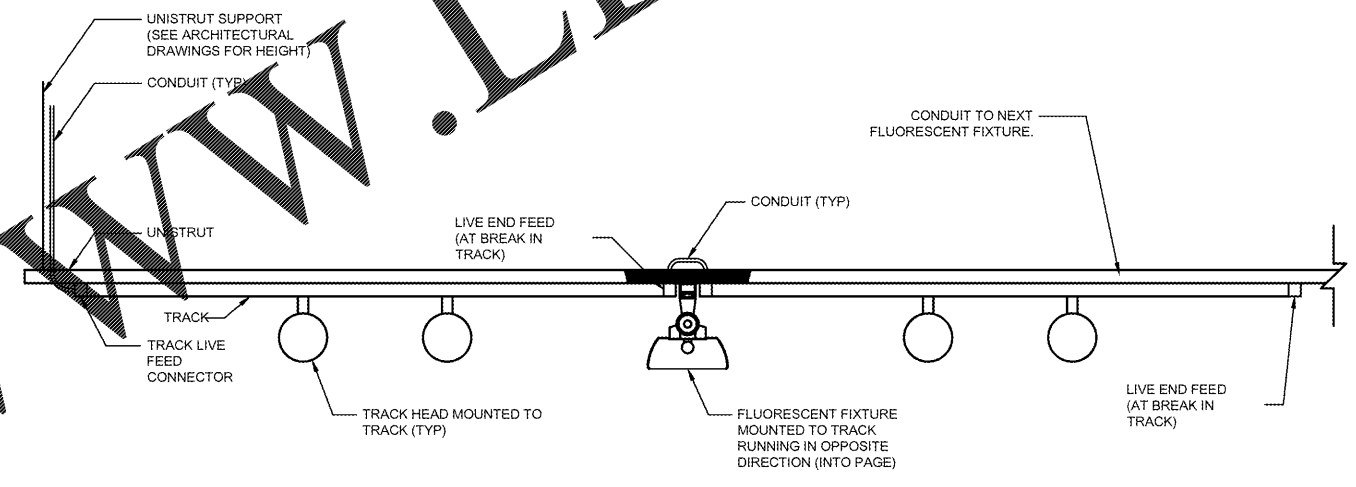

STOREFRONT ELEVATION - EXTERIOR ENTRY

NOT TO SCALE  
202

STOREFRONT ELEVATION - MALL ENTRY

NOT TO SCALE  
207

4' AND 5' SIGNAGE POWER CONNECTION POINT

NOT TO SCALE  
208

UNISTRUT FIXTURE MOUNTING DETAIL (DOWNLIGHTS)

NOT TO SCALE  
201

TRACK LIGHTING DETAIL

NOT TO SCALE  
206

ATTACHMENT DETAIL

NOT TO SCALE  
204

SIGNAGE CONNECTION DETAIL

NOT TO SCALE  
203

PERIMETER LIGHT AND TRACK LIGHTING DTL.