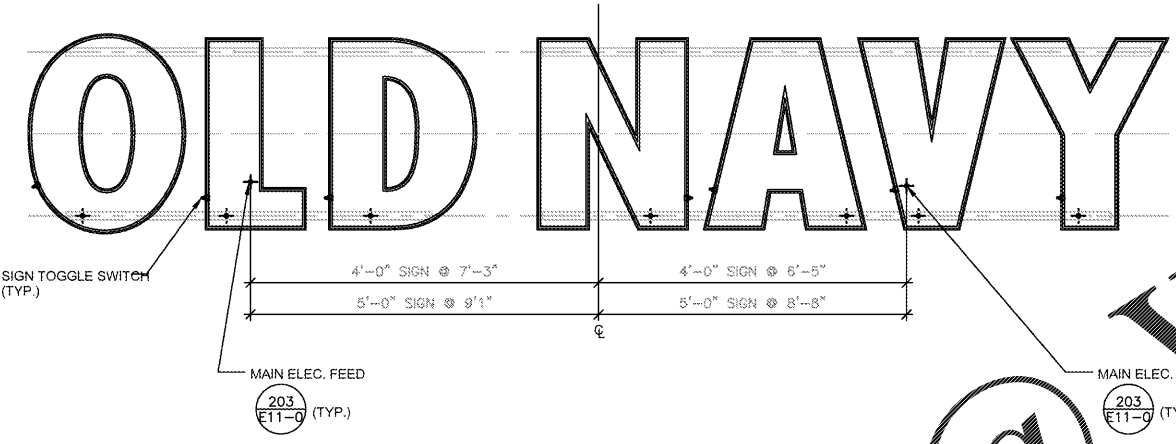

STOREFRONT ELEVATION - EXTERIOR ENTRY

NOT TO SCALE  
202

STOREFRONT ELEVATION - MALL ENTRY

NOT TO SCALE  
207

4' AND 5' SIGNAGE POWER CONNECTION POINT

NOT TO SCALE  
208

UNISTRUT FIXTURE MOUNTING DETAIL (DOWNLIGHTS)

NOT TO SCALE  
201

TRACK LIGHTING DETAIL

NOT TO SCALE  
206

ATTACHMENT DETAIL

NOT TO SCALE  
204

SIGNAGE CONNECTION DETAIL

NOT TO SCALE  
203

PERIMETER LIGHT AND TRACK LIGHTING DTL.