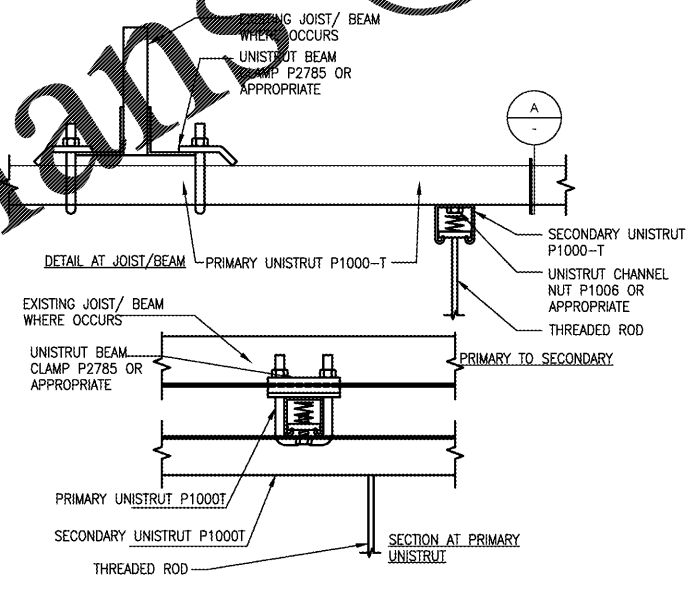

STOREFRONT ELEVATION - EXTERIOR ENTRY

NOT TO SCALE  
202

STOREFRONT ELEVATION - MALL ENTRY

NOT TO SCALE  
207

4' AND 5' SIGNAGE POWER CONNECTION POINT

NOT TO SCALE  
208

UNISTRUT FIXTURE MOUNTING DETAIL (DOWNLIGHTS)

NOT TO SCALE  
201

TRACK LIGHTING DETAIL

NOT TO SCALE  
206

ATTACHMENT DETAIL

NOT TO SCALE  
204

SIGNAGE CONNECTION DETAIL

NOT TO SCALE  
203

PERIMETER LIGHT AND TRACK LIGHTING DTL.

NOT TO SCALE  
205