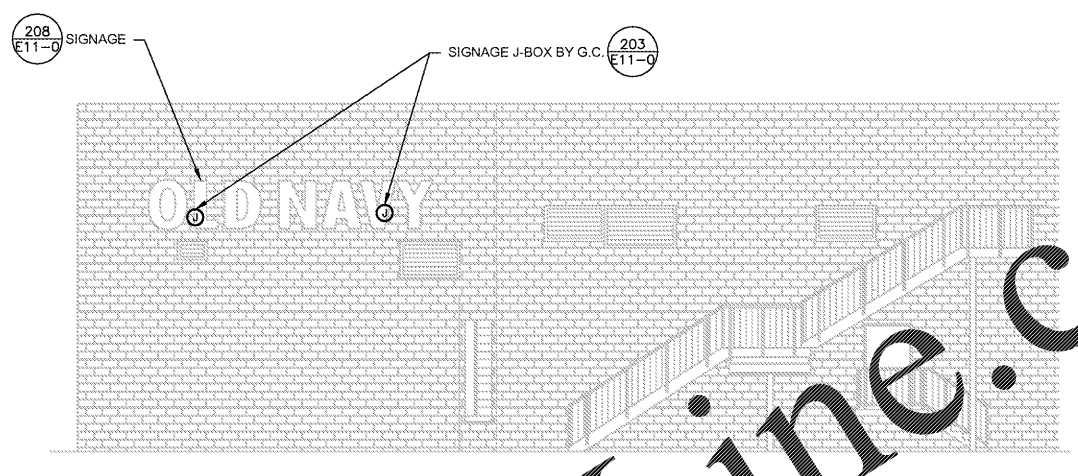

STOREFRONT ELEVATION - EXTERIOR ENTRY

NOT TO SCALE  
202

STOREFRONT ELEVATION - MALL ENTRY

NOT TO SCALE  
207

4' AND 5' SIGNAGE POWER CONNECTION POINT

NOT TO SCALE  
208

UNISTRUT FIXTURE MOUNTING DETAIL (DOWNLIGHTS)

NOT TO SCALE  
201

TRACK LIGHTING DETAIL

NOT TO SCALE  
206

ATTACHMENT DETAIL

NOT TO SCALE  
204

SIGNAGE CONNECTION DETAIL

NOT TO SCALE  
203

PERIMETER LIGHT AND TRACK LIGHTING DTL.