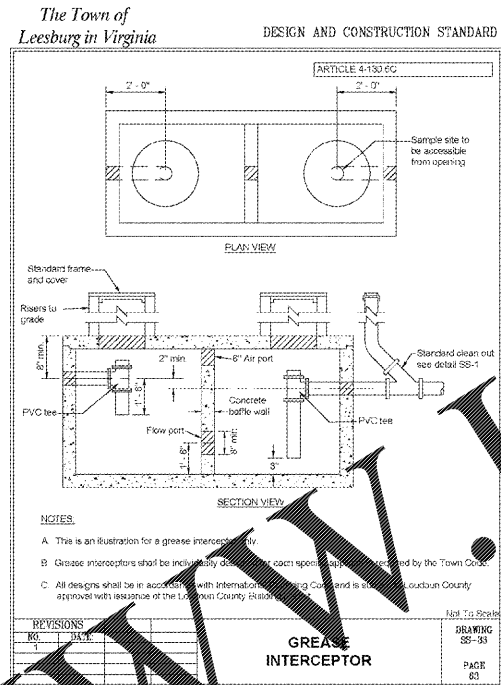

WWW.WALMART.COM

REVISIONS	BY
△ REVISED PER COUNTY AND TOWN COMMENTS	
△ REVISED PER COUNTY AND TOWN COMMENTS	
△ REVISED PER COUNTY AND TOWN COMMENTS	
△ REVISED PER COUNTY AND TOWN COMMENTS	

BOHLER ENGINEERING

22636 DAVIS DRIVE, SUITE 260
STERLING, VIRGINIA 20154
Phone: (703) 709-6500
Fax: (703) 709-6501
VA@BohlerEng.com

TOWN OF LEESBURG DETAILS
WALMART SUPERCENTER #1904-005 - SPAM #1
CATOCTIN ELECTION DISTRICT
LEESBURG, LOUDOUN COUNTY, VA

WAL-MART STORES, INC.
BENTONVILLE, AR

DRAWN	CHKD
CHECKED	MJB
DATE	12/22/16
SCALE	AS SHOWN
JOB NO.	S148200
SHEET	D-11

SHEET 68 OF 103