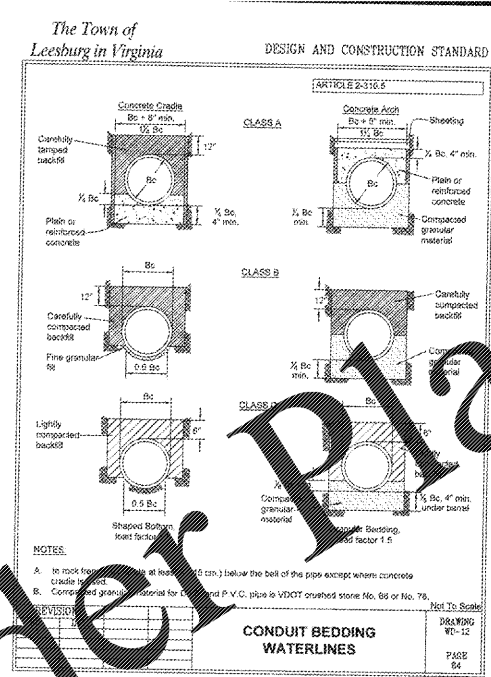

WWW.WALMART.COM

REVISIONS	BY
△ REVISED PER COUNTY AND TOWN COMMENTS	
△ REVISED PER COUNTY AND TOWN COMMENTS	
△ REVISED PER COUNTY AND TOWN COMMENTS	
△ REVISED PER COUNTY AND TOWN COMMENTS	

BOHLER ENGINEERING

22636 DAVIS DRIVE, SUITE 260
STERLING, VIRGINIA 20154
Phone: (703) 709-6500
Fax: (703) 709-6501
VA@BohlerEng.com

TOWN OF LEESBURG DETAILS
WALMART SUPERCENTER #1904-005 - SPAM #1
CATOCTIN ELECTION DISTRICT
LEESBURG, LOUDOUN COUNTY, VA

WAL-MART STORES, INC.
BENTONVILLE, AR

DRAWN	CHKD
CHECKED	MJB
DATE	12/22/16
SCALE	AS SHOWN
JOB NO.	S148200
SHEET	D-11

SHEET 68 OF 103