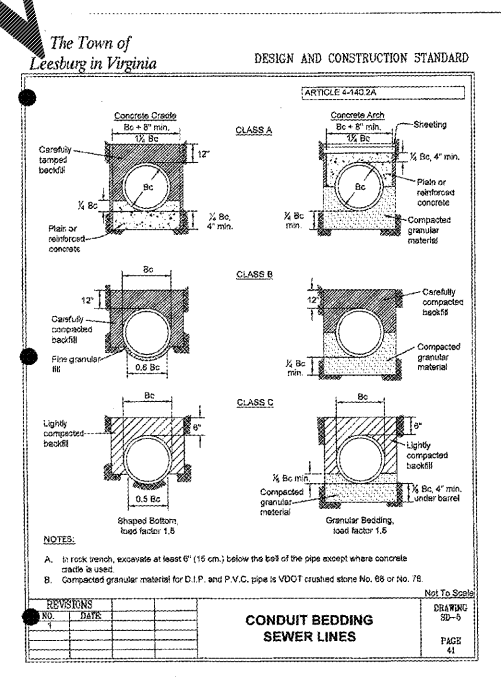

WWW.WALMART.COM

REVISIONS	BY
△ REVISED PER COUNTY AND TOWN COMMENTS	
△ REVISED PER COUNTY AND TOWN COMMENTS	
△ REVISED PER COUNTY AND TOWN COMMENTS	
△ REVISED PER COUNTY AND TOWN COMMENTS	

BOHLER ENGINEERING

22636 DAVIS DRIVE, SUITE 260
STERLING, VIRGINIA 20154
Phone: (703) 709-6500
Fax: (703) 709-6501
VA@BohlerEng.com

TOWN OF LEESBURG DETAILS
WALMART SUPERCENTER #1904-005 - SPAM #1
CATOCTIN ELECTION DISTRICT
LEESBURG, LOUDOUN COUNTY, VA

WAL-MART STORES, INC.
BENTONVILLE, AR

DRAWN	CHKD
CHECKED	MJB
DATE	12/22/16
SCALE	AS SHOWN
JOB NO.	S148200
SHEET	D-11

SHEET 68 OF 103