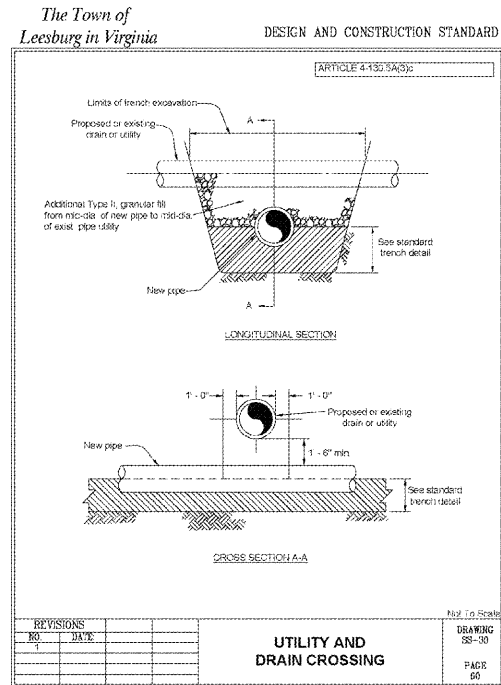

WWW.WALMART.COM

REVISIONS	BY
△ REVISED PER COUNTY AND TOWN COMMENTS	
△ REVISED PER COUNTY AND TOWN COMMENTS	
△ REVISED PER COUNTY AND TOWN COMMENTS	
△ REVISED PER COUNTY AND TOWN COMMENTS	

BOHLER ENGINEERING

22636 DAVIS DRIVE, SUITE 260
STERLING, VIRGINIA 20154
Phone: (703) 709-6500
Fax: (703) 709-6501
VA@BohlerEng.com

TOWN OF LEESBURG DETAILS
WALMART SUPERCENTER #1904-005 - SPAM #1
CATOCTIN ELECTION DISTRICT
LEESBURG, LOUDOUN COUNTY, VA

WAL-MART STORES, INC.
BENTONVILLE, AR

DRAWN	CHKD
CHECKED	MJB
DATE	12/22/16
SCALE	AS SHOWN
JOB NO.	S148200
SHEET	D-11

SHEET 68 OF 103