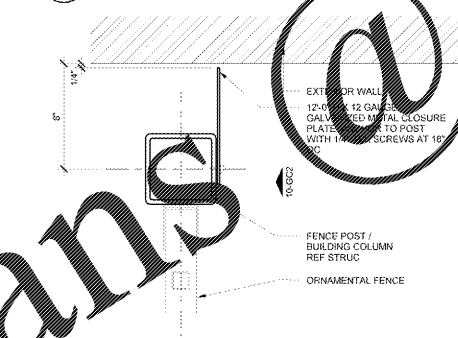

5 CLOSURE DETAIL
3" = 1'-0"