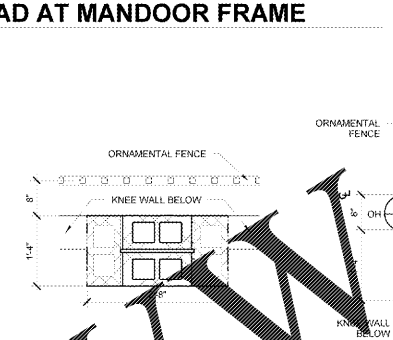

10 JAMB AT MANDOR FRAME
3" = 1'-0"

6 COLUMN DETAIL
3/4" = 1'-0"