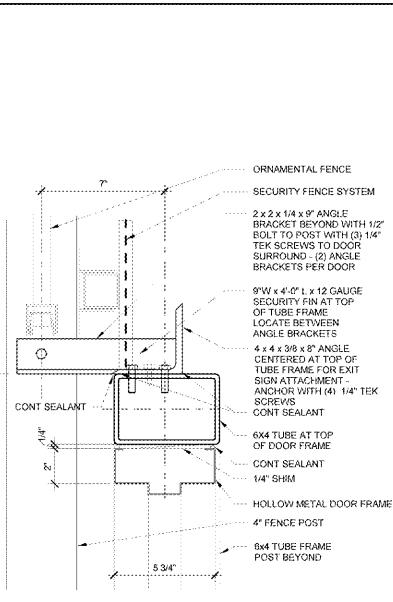

10 JAMB AT MANDOR FRAME
3" = 1'-0"

11 HEAD AT MANDOR FRAME
3" = 1'-0"