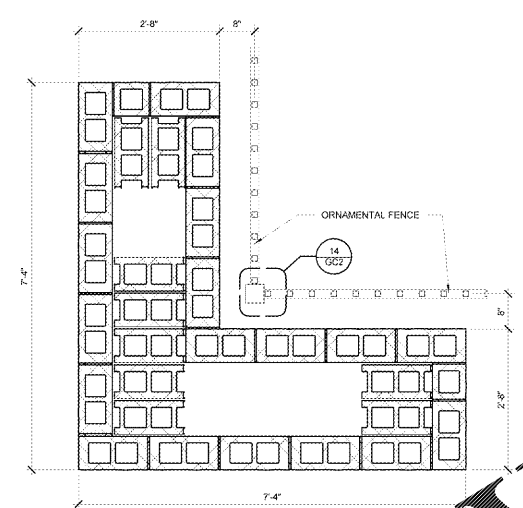

7 COLUMN DETAIL
3/4" = 1'-0"