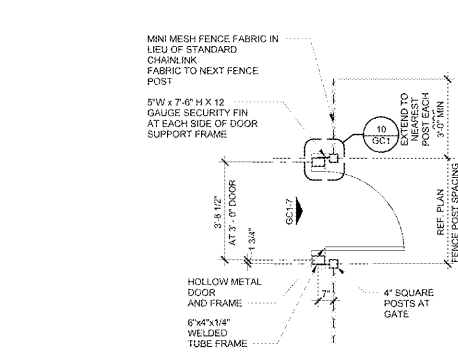

4 DOOR SURROUND
3/8" = 1'-0"