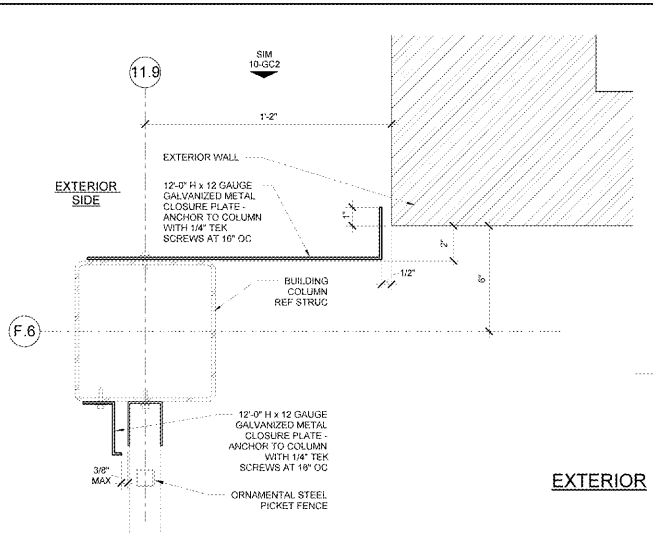

11 HEAD AT MANDOR FRAME
3" = 1'-0"

12 CLOSURE DETAIL
3" = 1'-0"