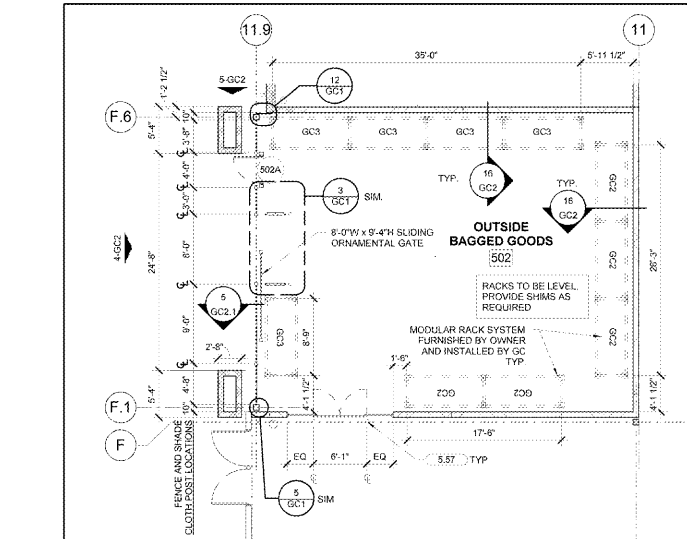

Order Plans @ WWW.IDLINE.COM

2 GARDEN CENTER FLOOR PLAN
1/8" = 1'-0"