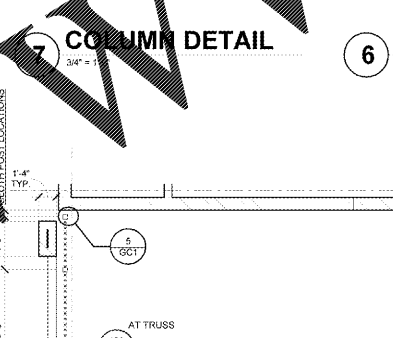

Order Plans @ WWW.IDLINE.COM

2 GARDEN CENTER FLOOR PLAN
1/8" = 1'-0"

SHEET NOTES

1. RACK AND ENCLOSURE SYSTEM INCLUDING RACKS, SECURITY MESH PANELS, GATE AND MANDOR RACKS AND ALL ACCESSORIES INCLUDING ALL BRACKETS, BOLTS AND BASE PLATES NEEDED FOR INSTALLATION OF RACK AND ENCLOSURE SYSTEM TO BE FURNISHED BY OWNER AND INSTALLED BY GENERAL CONTRACTOR
2. RACK SYSTEM IS COMPRISED OF SEVERAL PRE-MANUFACTURED ASSEMBLIES:
   - RACK END ASSEMBLY
   - BEAM ASSEMBLY
   - TOP AND BOTTOM U-CHANNEL RECEIVER ASSEMBLY
   - ANCHOR U-CHANNEL RECEIVER ASSEMBLY

KEYNOTE LEGEND

KEYNOTE	DESCRIPTION
5.52	3/8" CORE DRILLED UNO GALVANIZED STEEL BOLLARD 4" OD
5.57	3/8" STAINLESS STEEL BOLLARD, 4" OD FURNISHED BY OWNER, INSTALLED BY GC

RACK BEAM HEIGHT SCHEDULE

RACK DESIGNATION	NUMBER OF BEAMS	HEIGHT(S) TO RACK BEAM
GC2	2	6'-0" 8'-0"
GC3	3	4'-0" 4'-0" 4'-0"

WALMART DESIGN COLLABORATIVE

Walmart
LEESBURG, VIRGINIA

STORE NO: 1904-05
JOB NUMBER: 1106028
C-190-SS01-CL

ISSUE BLOCK

OTB	DATE
11/30/17	

CHECKED BY: RW
DRAWN BY: EH
PROTO CYCLE: 04/28/17
DOCUMENT DATE: 09/13/17

BID SET NOT FOR CONSTRUCTION

GARDEN CENTER FLOOR PLAN AND DETAILS

SHEET: **GC1**