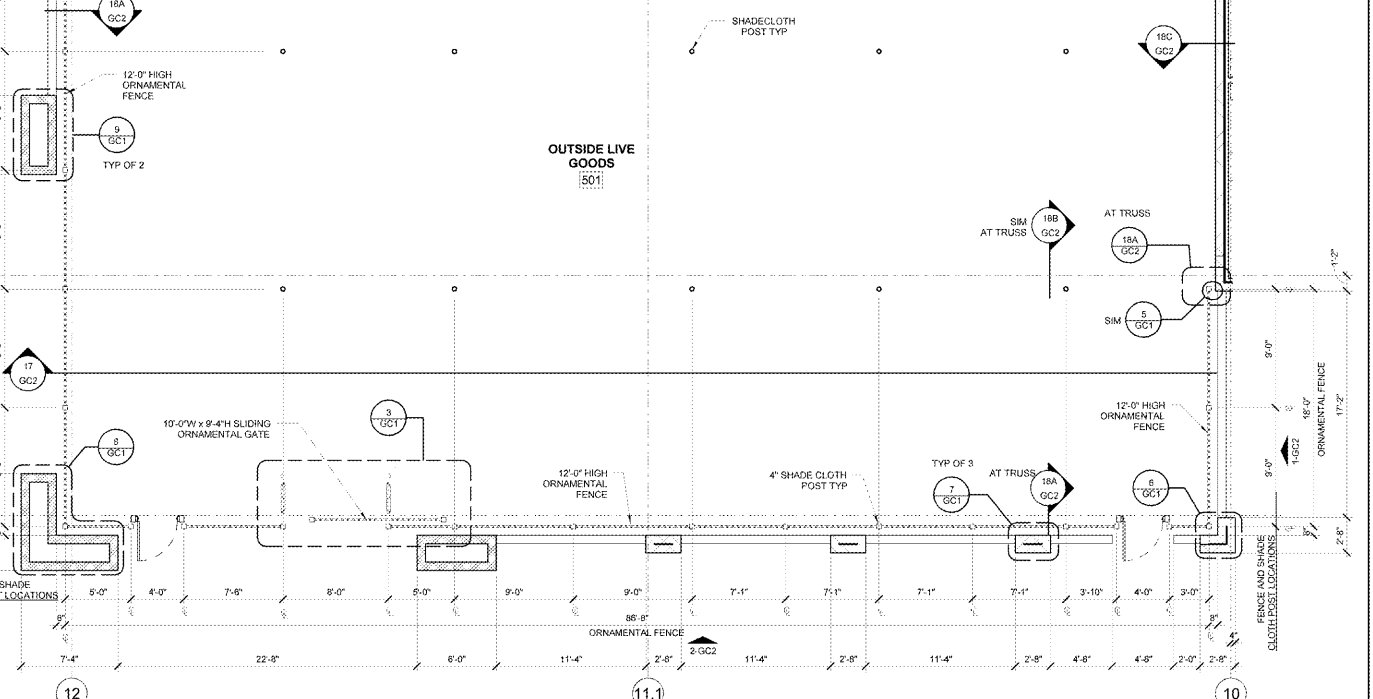

1 GARDEN CENTER FLOOR PLAN
3/16" = 1'-0"

SHEET NOTES

1. RACK AND ENCLOSURE SYSTEM INCLUDING RACKS, SECURITY MESH PANELS, GATE AND MANDOR RACKS AND ALL ACCESSORIES INCLUDING ALL BRACKETS, BOLTS AND BASE PLATES NEEDED FOR INSTALLATION OF RACK AND ENCLOSURE SYSTEM TO BE FURNISHED BY OWNER AND INSTALLED BY GENERAL CONTRACTOR
2. RACK SYSTEM IS COMPRISED OF SEVERAL PRE-MANUFACTURED ASSEMBLIES:
   - RACK END ASSEMBLY
   - BEAM ASSEMBLY
   - TOP AND BOTTOM U-CHANNEL RECEIVER ASSEMBLY
   - ANCHOR U-CHANNEL RECEIVER ASSEMBLY

KEYNOTE LEGEND

KEYNOTE	DESCRIPTION
5.52	3/8" CORE DRILLED UNO GALVANIZED STEEL BOLLARD 4" OD
5.57	3/8" STAINLESS STEEL BOLLARD, 4" OD FURNISHED BY OWNER, INSTALLED BY GC

RACK BEAM HEIGHT SCHEDULE

RACK DESIGNATION	NUMBER OF BEAMS	HEIGHT(S) TO RACK BEAM
GC2	2	6'-0" 8'-0"
GC3	3	4'-0" 4'-0" 4'-0"

WALMART DESIGN COLLABORATIVE

Walmart
LEESBURG, VIRGINIA

STORE NO: 1904-05
JOB NUMBER: 1106028
C-190-SS01-CL

ISSUE BLOCK

OTB	DATE
11/30/17	

CHECKED BY: RW
DRAWN BY: EH
PROTO CYCLE: 04/28/17
DOCUMENT DATE: 09/13/17

BID SET NOT FOR CONSTRUCTION

GARDEN CENTER FLOOR PLAN AND DETAILS

SHEET: **GC1**