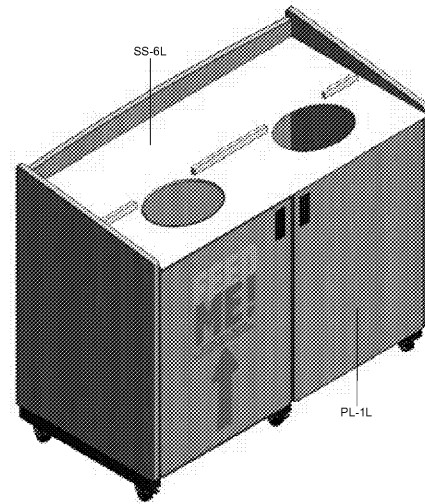

SHEET TITLE: Product Images

**ID-18**

11 x 17 SIZE FORMAT

① BARHEIGHT BOOTH & TABLE

② DOUBLE TRASH

③ SINGLE TRASH

④ PL-9L TABLE & CHAIRS

[WWW.LDILine.com](http://WWW.LDILine.com)