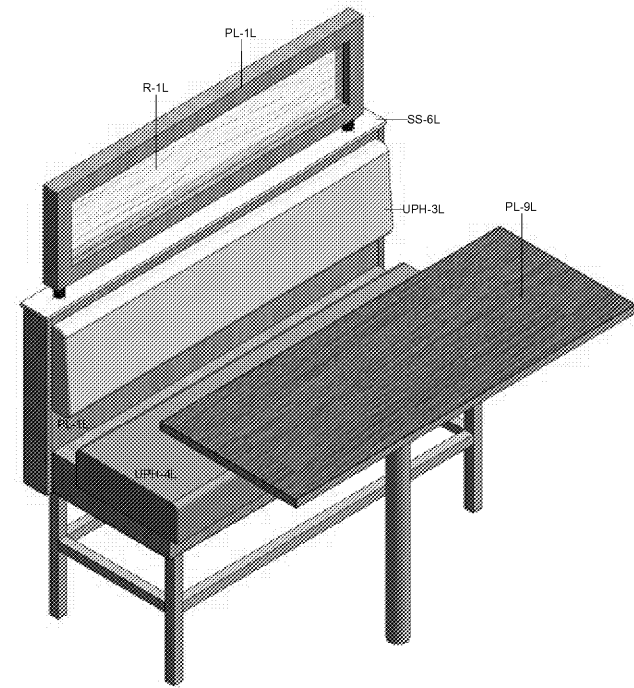

SHEET TITLE: Product Images

**ID-18**

11 x 17 SIZE FORMAT

① BARHEIGHT BOOTH & TABLE

② DOUBLE TRASH

③ SINGLE TRASH

④ PL-9L TABLE & CHAIRS

[WWW.LDILine.com](http://WWW.LDILine.com)