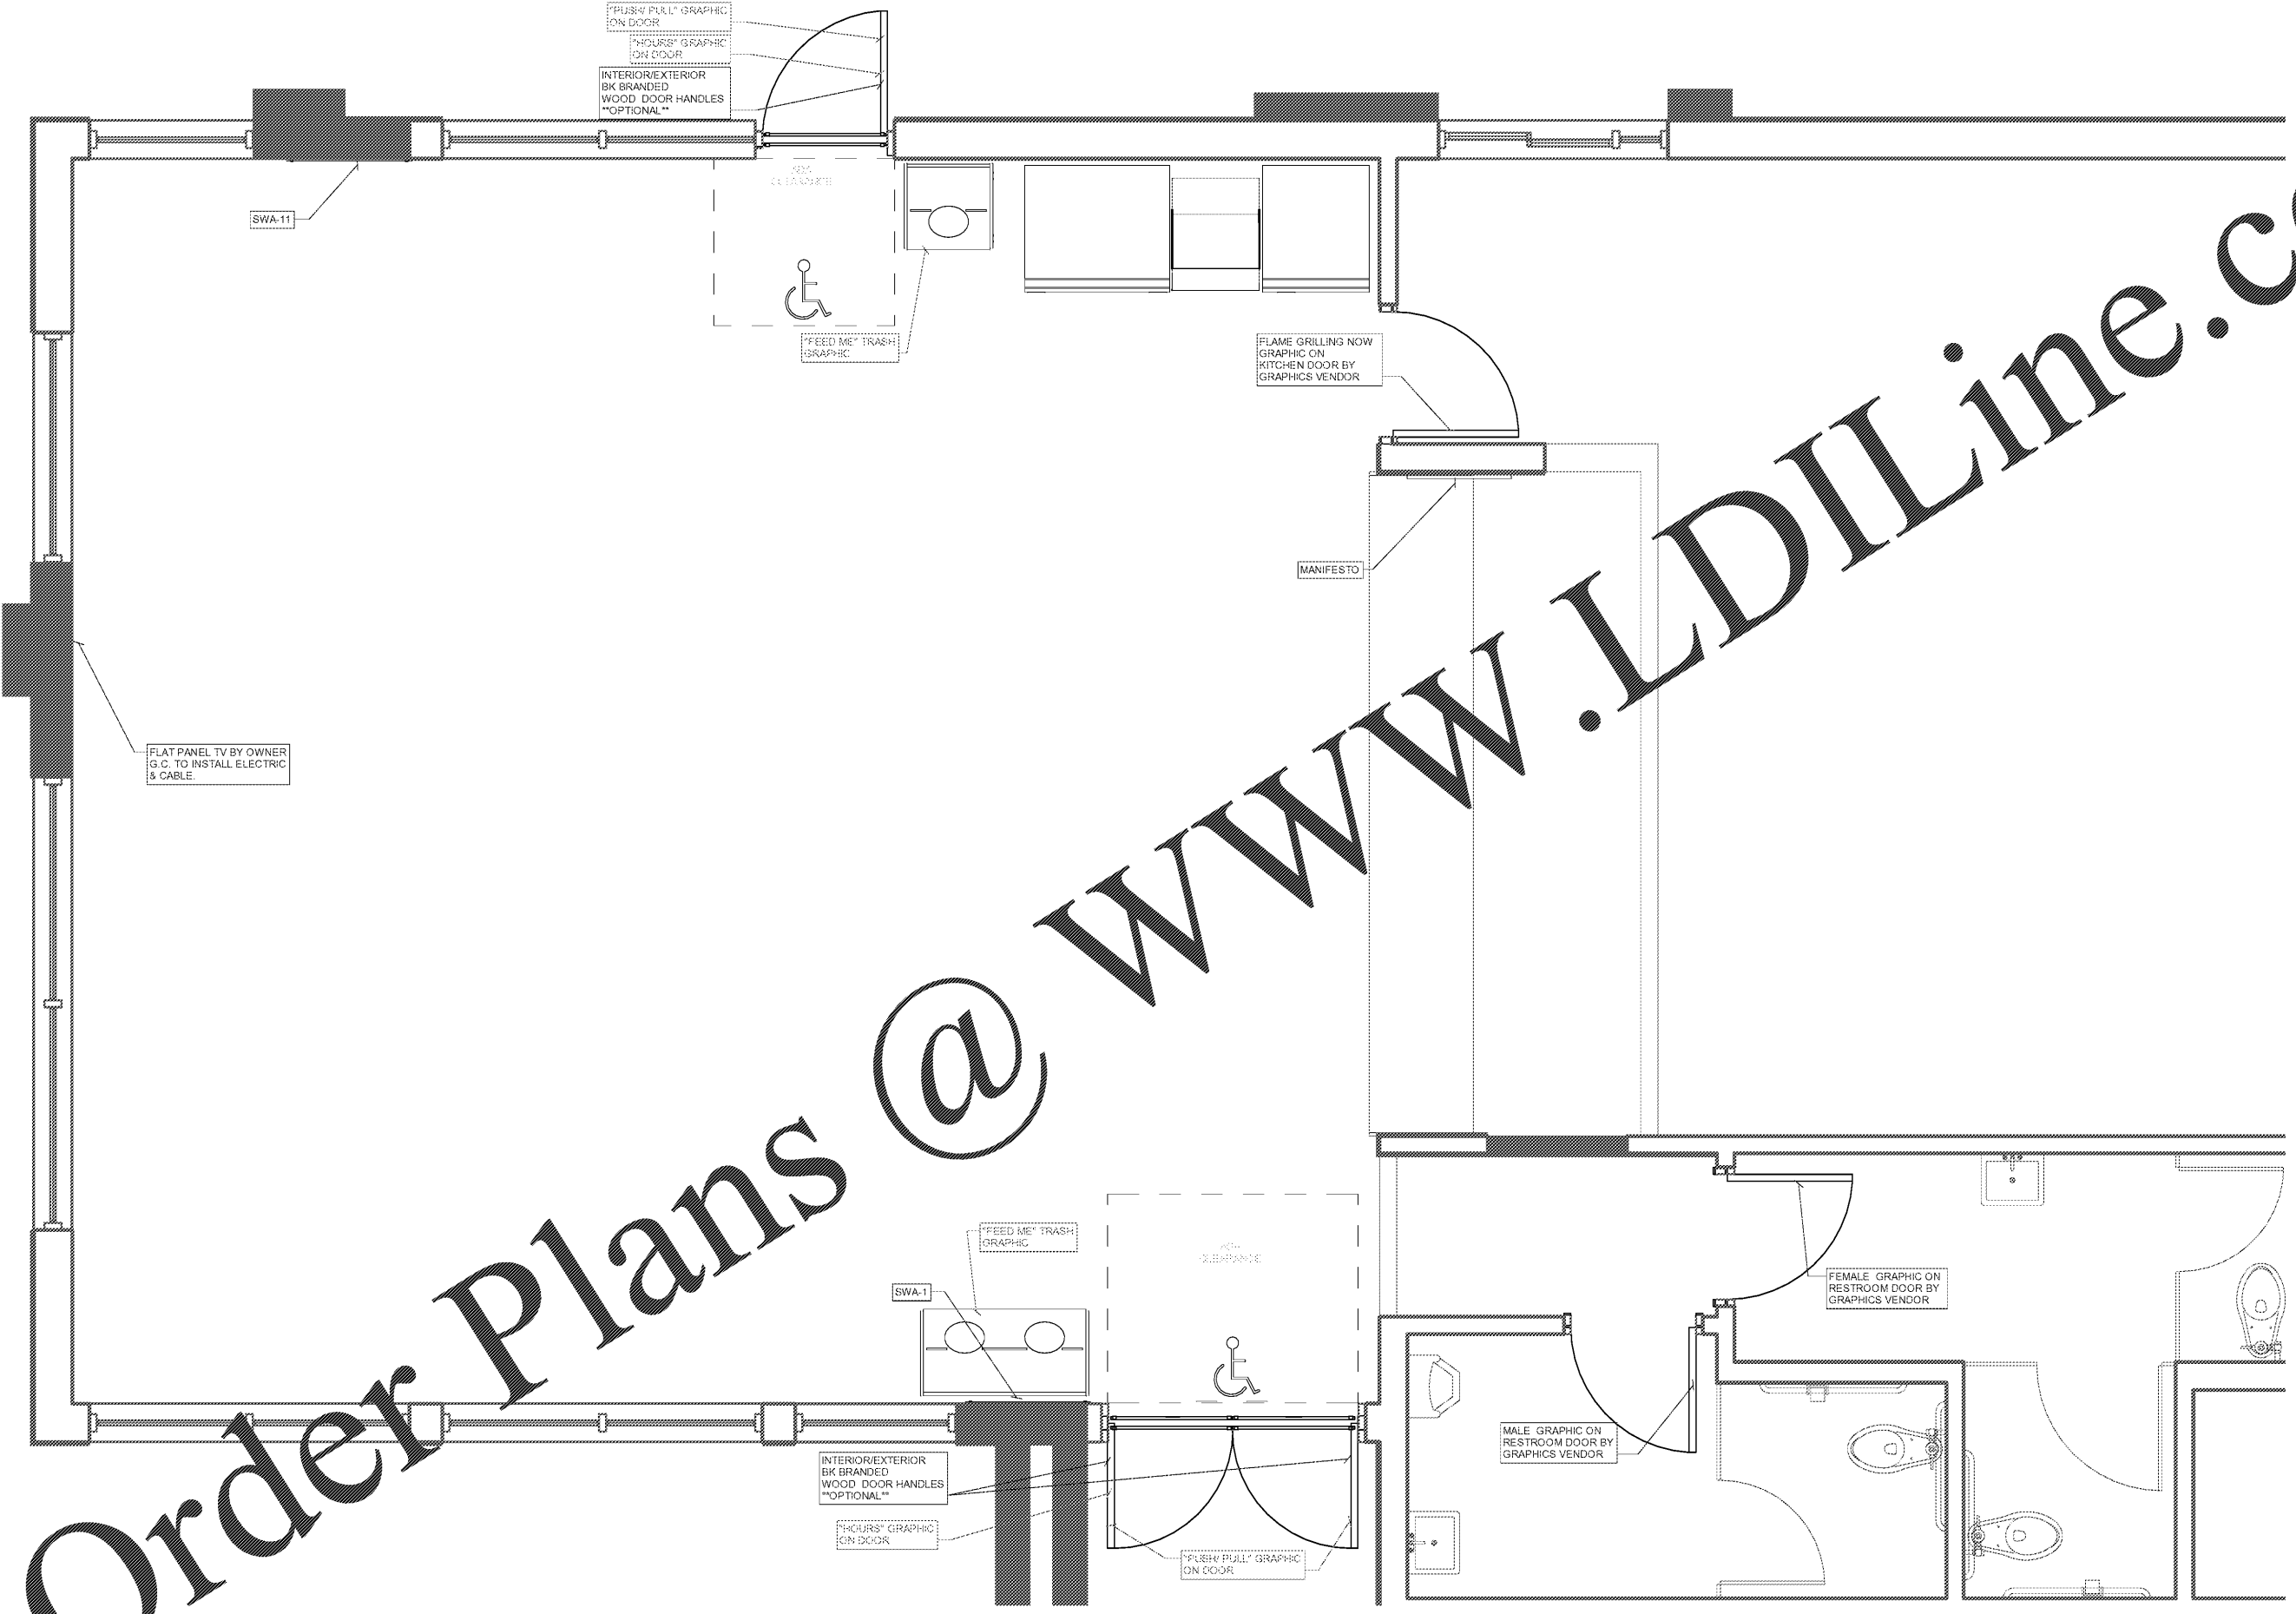

SHEET TITLE: Graphic & Wayfinding Layout

**ID-4**

11 x 17 SIZE FORMAT

1 Graphic & Wayfinding Layout  
1/4" = 1'-0"

Order Plans @

www.LDILine.com