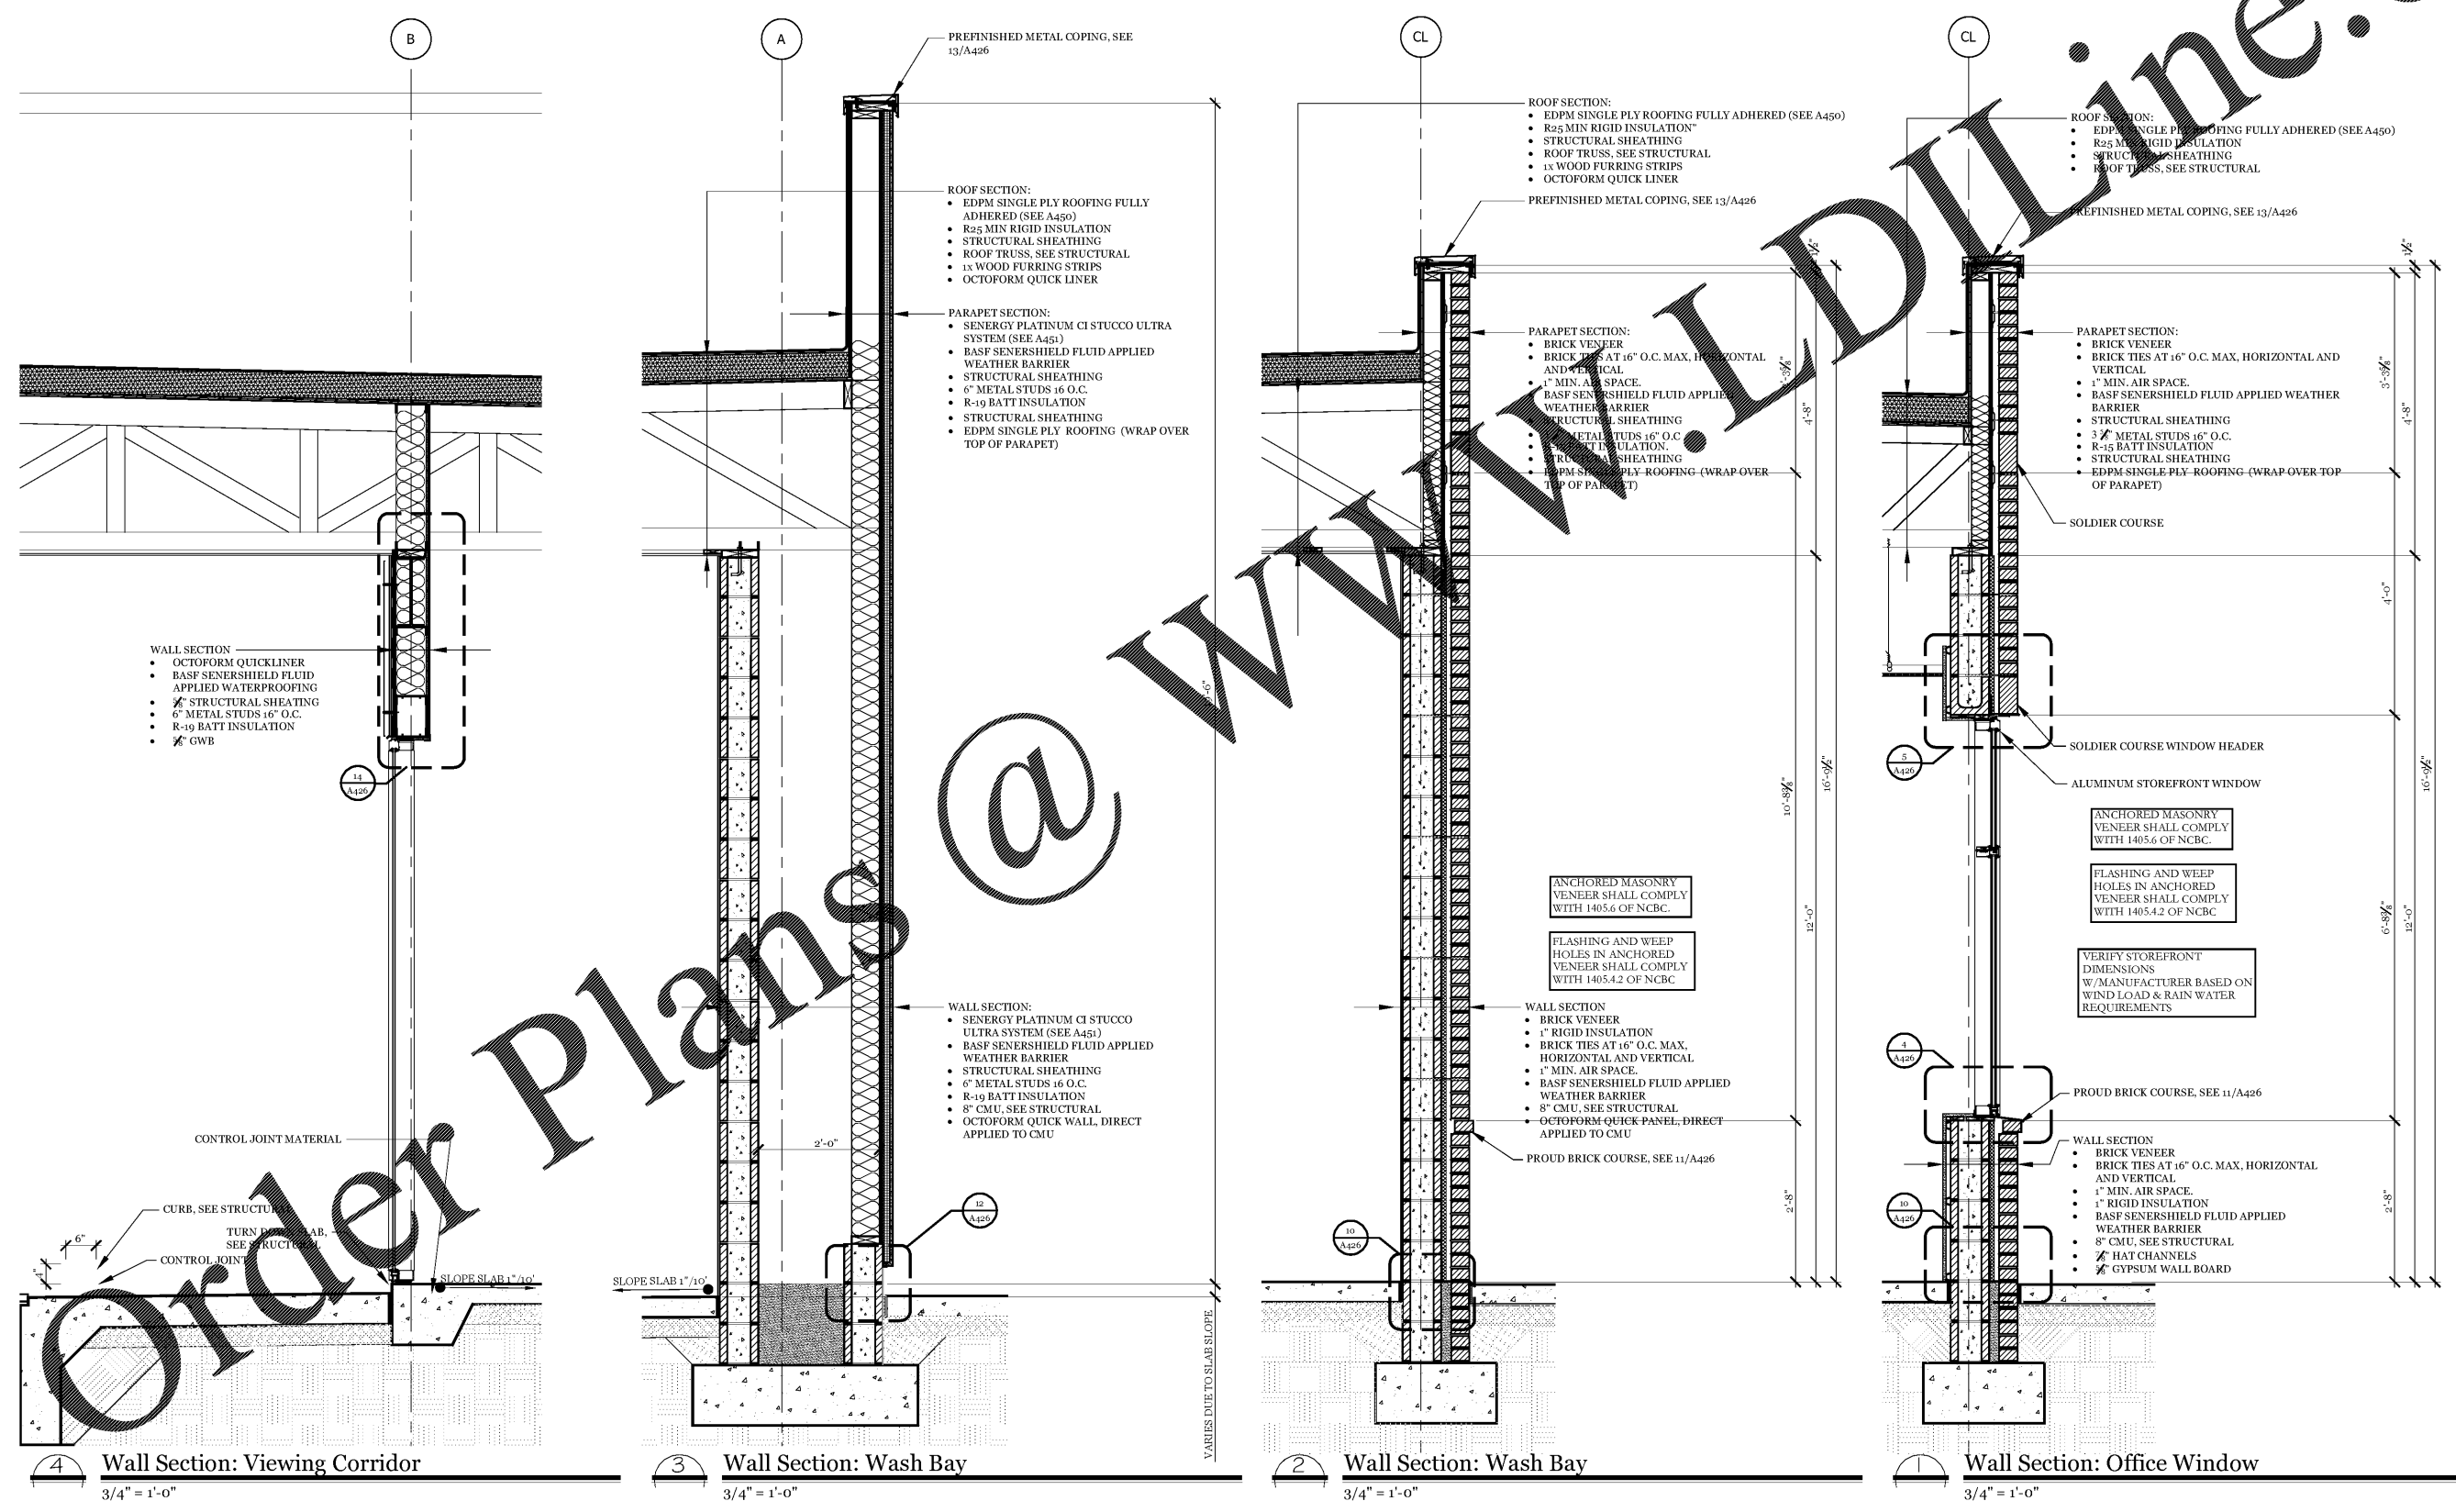

2000 Sam Rittenberg Blvd.
 Suite 116
 Charleston, SC 29407
 Tel - 843 - 531-6848

www.R4architecture.com

Revision Date

Drawn By TRB
 Checked By MJR
 Issue Date 06.15.17
 Project No 170382

Sheet Title
 WALL SECTIONS

Sheet Number
A402

Order Plans

www.ArchLine.com

@