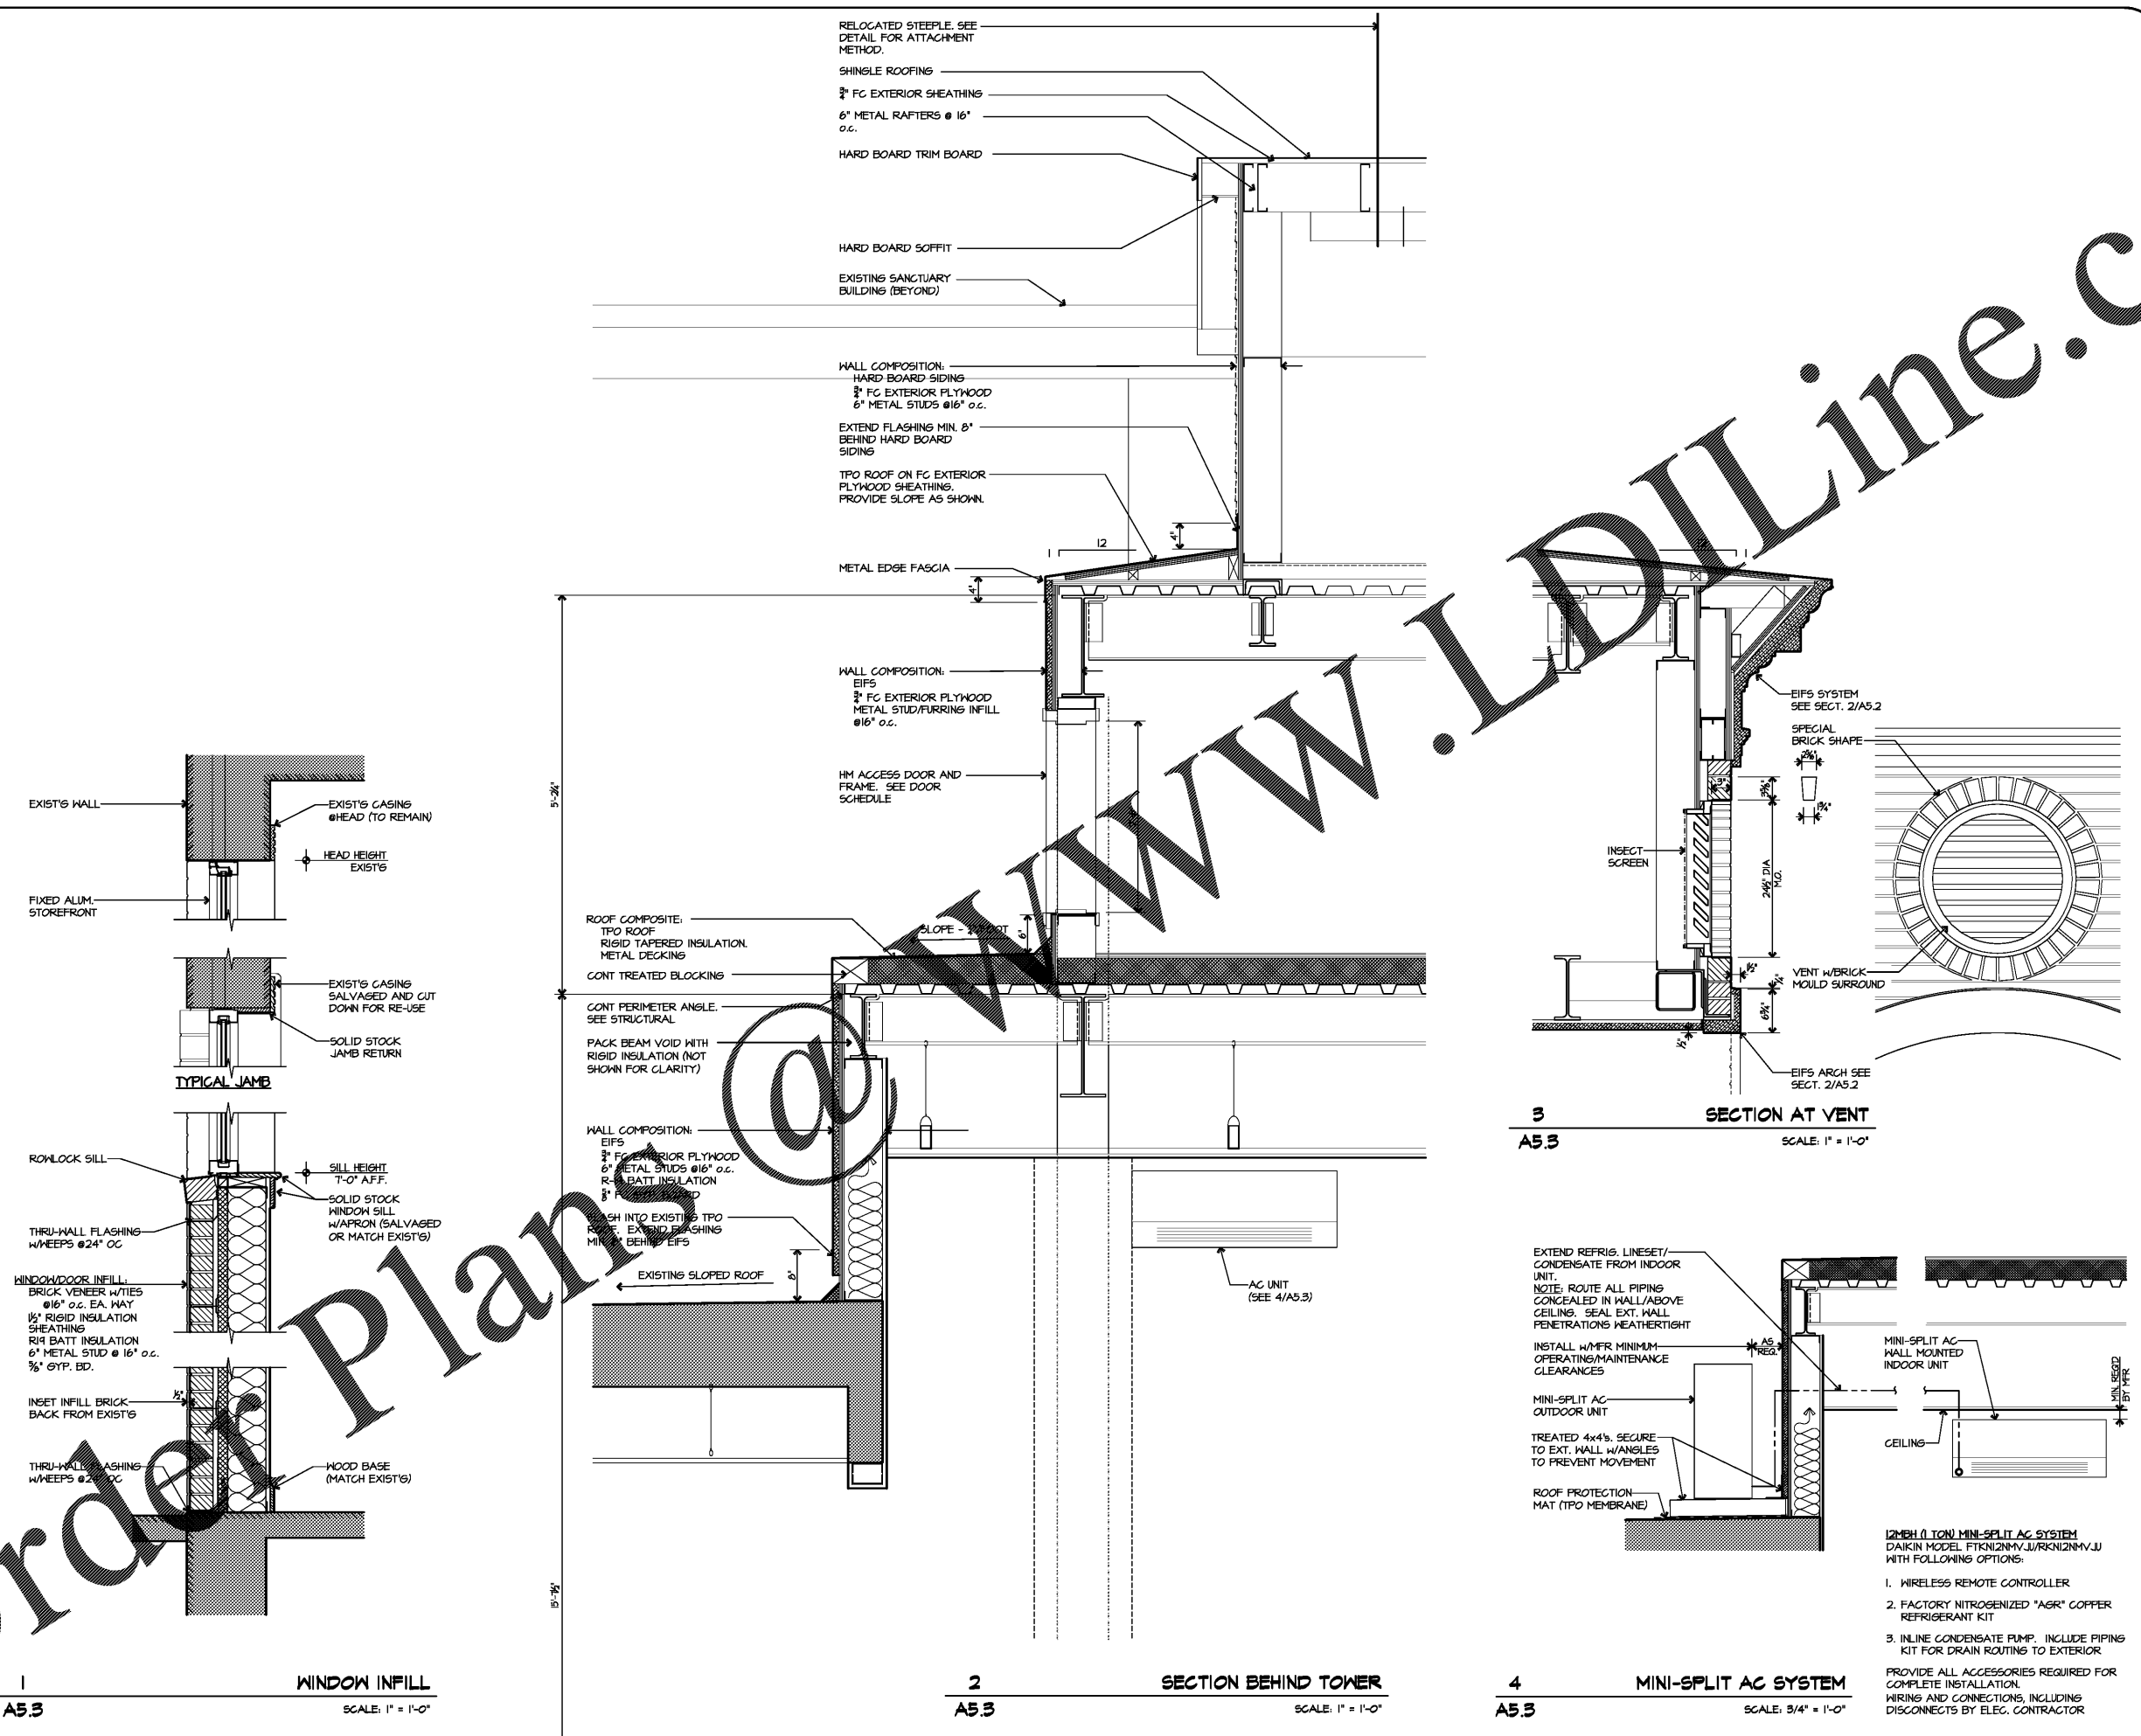

SECTIONS

Order Plans @ www.LDLine.com

**CLEMMONS FIRST
BAPTIST CHURCH
NARTHEX ADDITION**

PLG
DRAWN BY
MRB
CHECKED BY
AUGUST 2011
SITE
SIT/CI
CONS. NO.

SHEET NO.
A5.3
OF 9