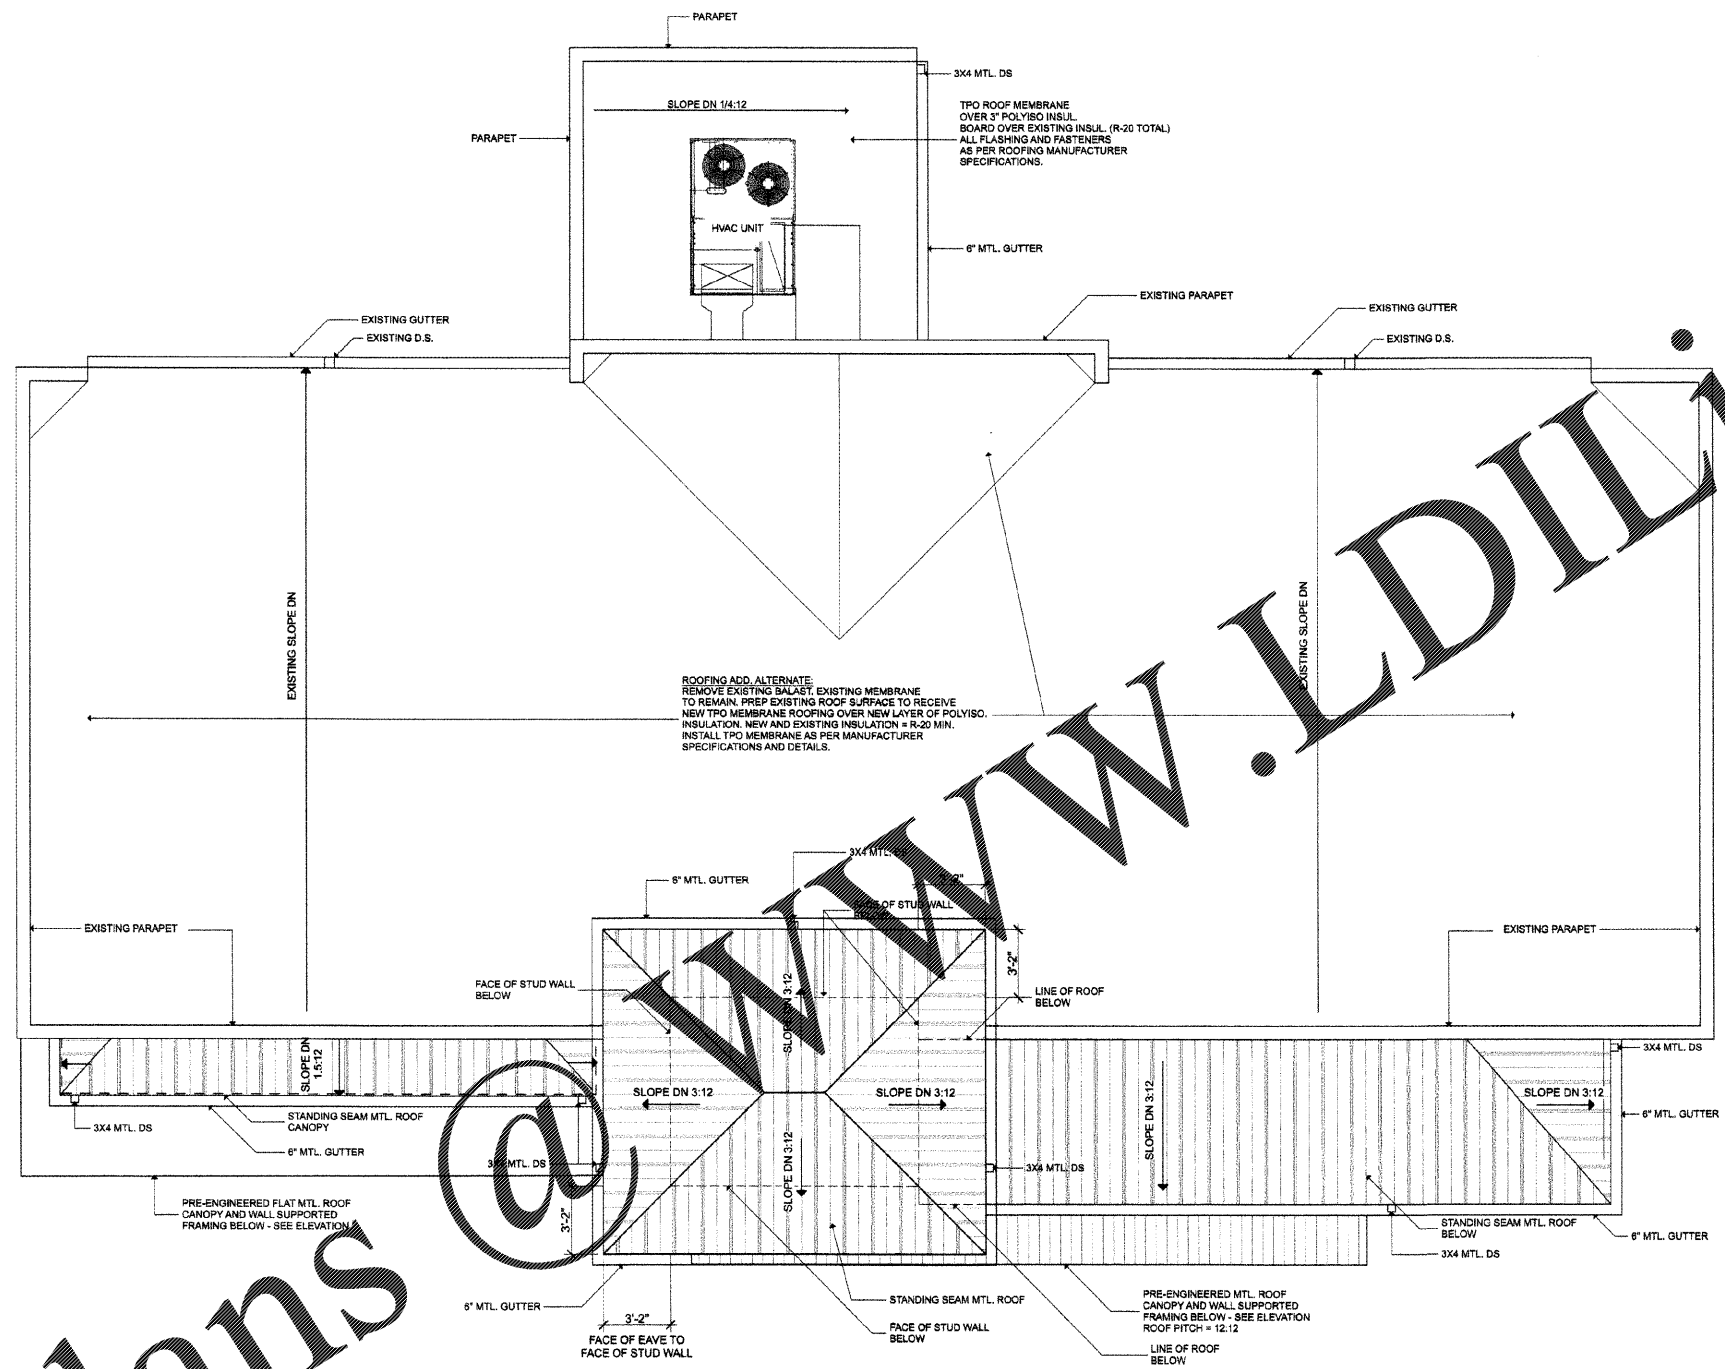

Order Plans

1 ROOF PLAN
SCALE: 1/4" = 1'-0"

Alan Venable Architect LLC
2414 Fosteressa Dr.
Augusta, Ga. 30904 TEL: 706.722.7414

DIABLOS SOUTHWESTERN GRILLE

3102 Washington Rd.
Martinez, GA 30907

Approved by: _____ Date: 04-24-16

Print RecurD
04-24-16
Drawn By: GKD
Checked by: Alan Venable
Date: 4/24/16

Revisions

Sheet Title
Sheet No.
A-04
Scale: