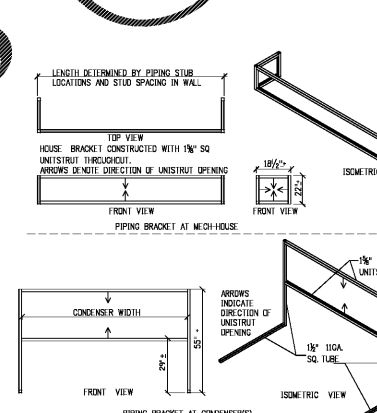

22 TYPICAL CONDENSER PIPING AND SUPPORT N.T.S.