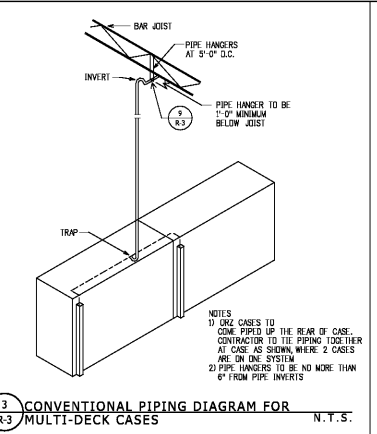

3 CONVENTIONAL PIPING DIAGRAM FOR MULTI-DECK CASES N.T.S.