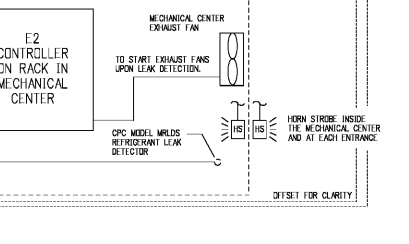

29 NOT USED R-3

PLOT DATE:
25 AUG 2017

REVISION DATA:

1637
PUBlix @ LAKE CROSSING
PLATT SPRINGS RD & HWY 4
LEXINGTON, LEXINGTON, SC

45.92
08/25/2017
SIENNA-LITE

REFRIGERATION
DETAILS

SCALE: AS NOTED

R-3

Order Plans

Publix.com