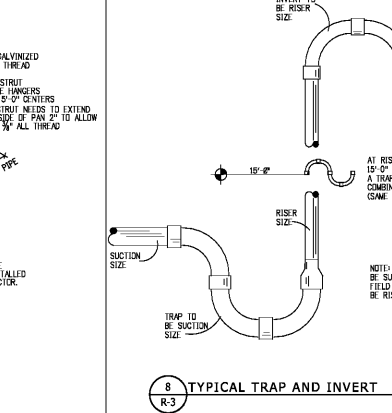

8 TYPICAL TRAP AND INVERT N.T.S.