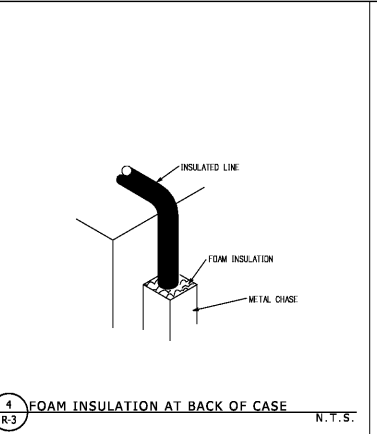

4 FOAM INSULATION AT BACK OF CASE N.T.S.