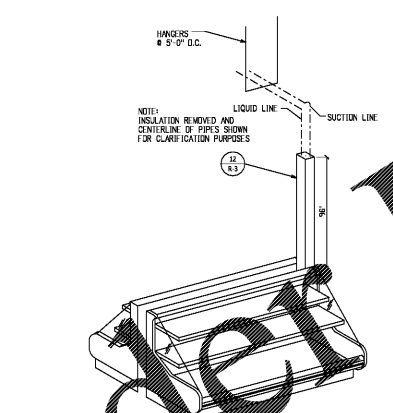

22 TYPICAL CONDENSER PIPING AND SUPPORT N.T.S.