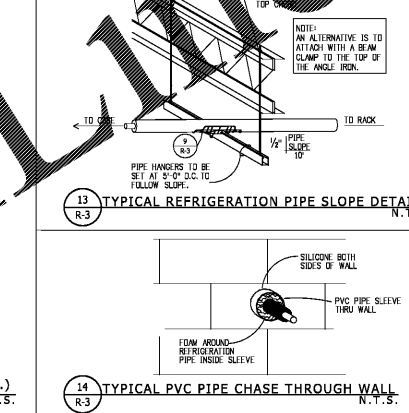

12 PAINTED METAL BOX COVER (BY G.C.) N.T.S.