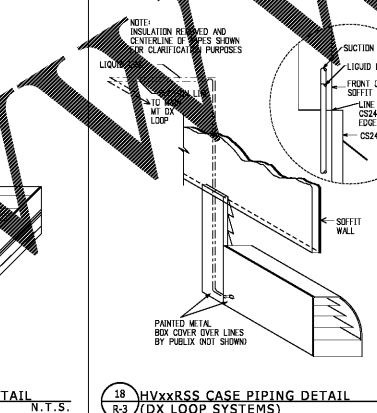

16 TYPICAL FROZEN FOOD CASE DETAIL WITHOUT COLUMN N.T.S.