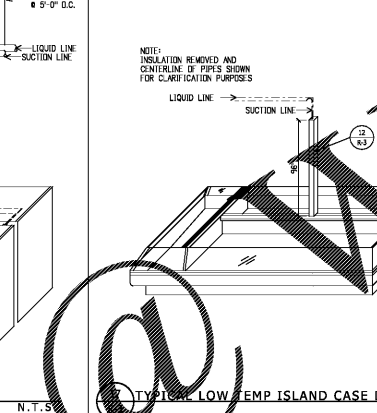

15 TYPICAL FROZEN FOOD CASE DETAIL WITH COLUMN N.T.S.