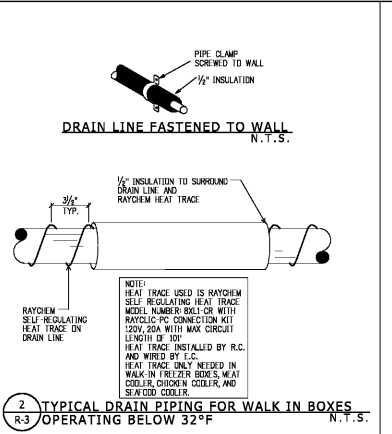

3 CONVENTIONAL PIPING DIAGRAM FOR MULTI-DECK CASES N.T.S.