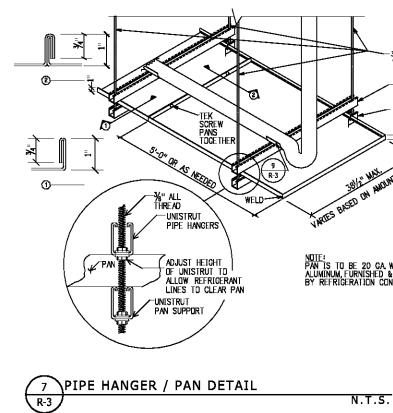

7 PIPE HANGER / PAN DETAIL N.T.S.