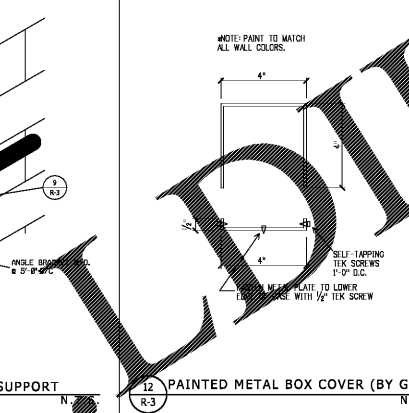

11 WALL MOUNTED PIPE SUPPORT N.T.S.