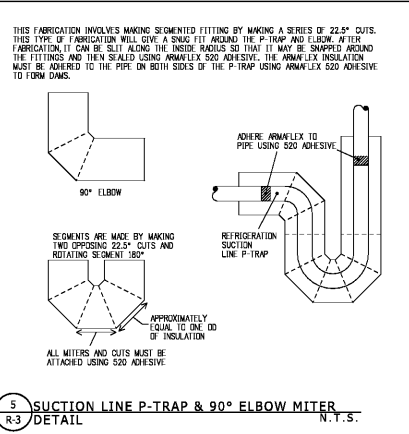

5 SUCTION LINE P-TRAP & 90° ELBOW MITER DETAIL N.T.S.