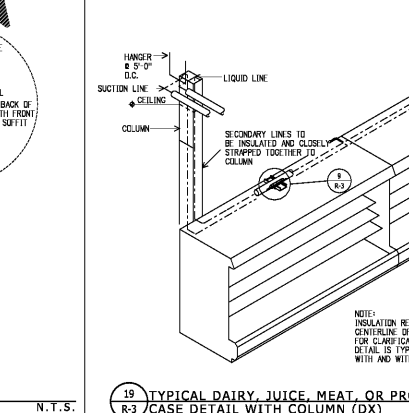

17 TYPICAL LOW TEMP ISLAND CASE DETAIL N.T.S.