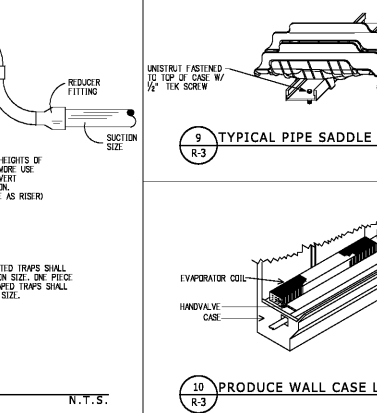

9 TYPICAL PIPE SADDLE N.T.S.