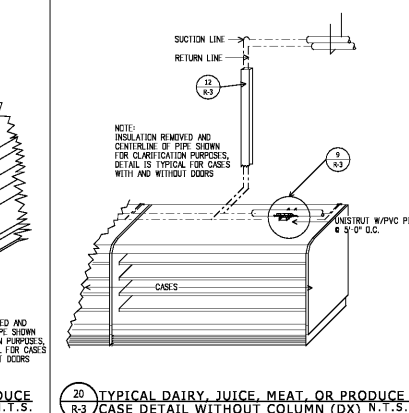

18 HVXSS CASE PIPING DETAIL (DX LOOP SYSTEMS) N.T.S.