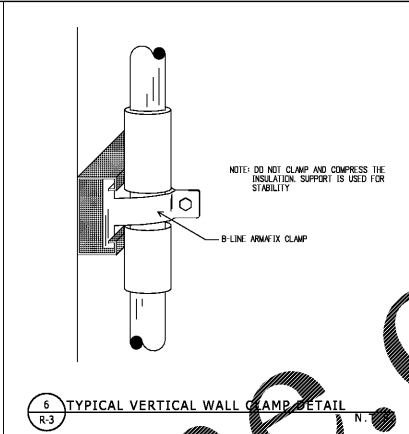

6 TYPICAL VERTICAL WALL CLAMP DETAIL N.T.S.