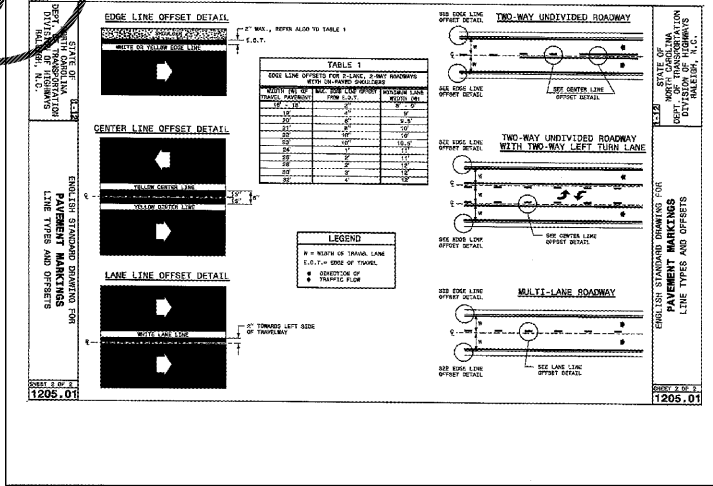

# Order Plans @

WWW.LDLINE.COM

**STOCKS ENGINEERING**  
 801 EAST WASHINGTON STREET  
 NASHVILLE, N.C. 27856  
 P.O. BOX 1108  
 PHONE: (252) 459-8196  
 WWW.STOCKSENGINEERING.COM

**BLN-C-1874**  
  
 HARDEES at  
 U.S. 117 & N.C. 53  
 BURGAW, N.C.

BOOKE-NOELL  
 ENTERPRISES, INC.  
 P.O. BOX 1908  
 ROCKY MOUNT, N.C.  
 27860-8908  
 (252) 387-2800

**NCDOT DETAILS**

REVISIONS

FILE NO. 2017-013  
 HORIZ. SCALE: NONE  
 VERT. SCALE: NONE  
**D-04**