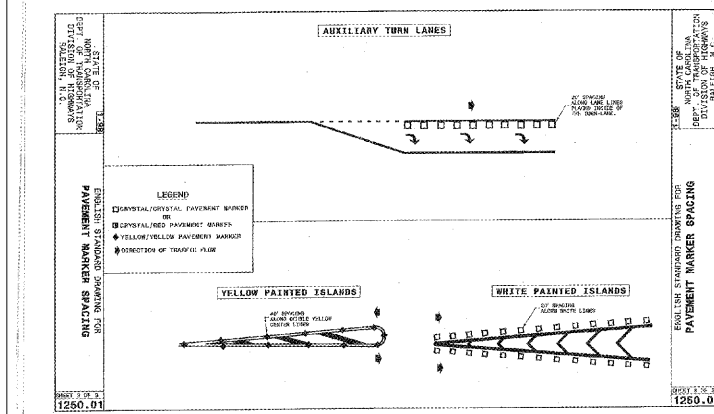

Order Plans @

WWW.LDLINE.COM

STOCKS ENGINEERING
801 EAST WASHINGTON STREET
NASHVILLE, N.C. 27856
P.O. BOX 1108
PHONE: (252) 459-8196
WWW.STOCKSENGINEERING.COM

BLN-C-1874

HARDEES at
U.S. 117 & N.C. 53
BURGAW, N.C.

BOOKE-NOELL
ENTERPRISES, INC.
P.O. BOX 1908
ROCKY MOUNT, N.C.
27860-8908
(252) 387-2800

NCDOT DETAILS

REVISIONS

FILE NO. 2017-013
HORIZ. SCALE: NONE
VERT. SCALE: NONE
D-04