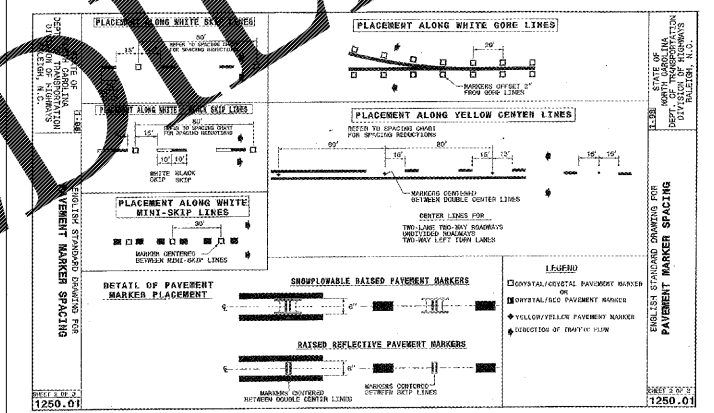

Order Plans @

WWW.LDLINE.COM

STOCKS ENGINEERING
801 EAST WASHINGTON STREET
NASHVILLE, N.C. 27856
P.O. BOX 1108
PHONE: (252) 459-8196
WWW.STOCKSENGINEERING.COM

BLN-C-1874

HARDEES at
U.S. 117 & N.C. 53
BURGAW, N.C.

BOOKE-NOELL
ENTERPRISES, INC.
P.O. BOX 1908
ROCKY MOUNT, N.C.
27860-8908
(252) 387-2800

NCDOT DETAILS

REVISIONS

FILE NO. 2017-013
HORIZ. SCALE: NONE
VERT. SCALE: NONE
D-04