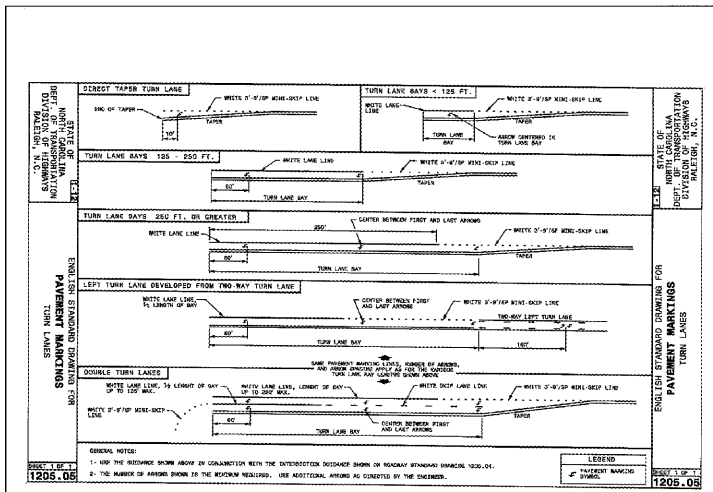

# Order Plans @

WWW.LDLINE.COM

**STOCKS ENGINEERING**  
 801 EAST WASHINGTON STREET  
 NASHVILLE, N.C. 27856  
 P.O. BOX 1108  
 PHONE: (252) 459-8196  
 WWW.STOCKSENGINEERING.COM

**BLN-C-1874**  
  
 HARDEES at  
 U.S. 117 & N.C. 53  
 BURGAW, N.C.

BOOKE-NOELL  
 ENTERPRISES, INC.  
 P.O. BOX 1908  
 ROCKY MOUNT, N.C.  
 27860-8908  
 (252) 387-2800

**NCDOT DETAILS**

REVISIONS

FILE NO. 2017-013  
 HORIZ. SCALE: NONE  
 VERT. SCALE: NONE  
**D-04**