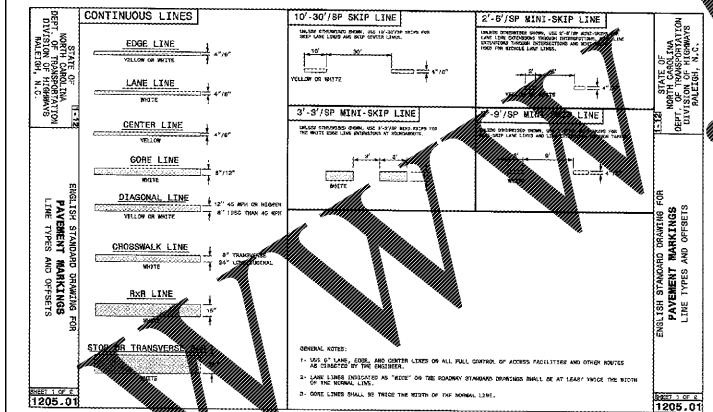

# Order Plans @

WWW.LDLINE.COM

**STOCKS ENGINEERING**  
 801 EAST WASHINGTON STREET  
 NASHVILLE, N.C. 27856  
 P.O. BOX 1108  
 PHONE: (252) 459-8196  
 WWW.STOCKSENGINEERING.COM

**BLN-C-1874**  
  
 HARDEES at  
 U.S. 117 & N.C. 53  
 BURGAW, N.C.

BOOKE-NOELL  
 ENTERPRISES, INC.  
 P.O. BOX 1908  
 ROCKY MOUNT, N.C.  
 27860-8908  
 (252) 387-2800

**NCDOT DETAILS**

REVISIONS

FILE NO. 2017-013  
 HORIZ. SCALE: NONE  
 VERT. SCALE: NONE  
**D-04**