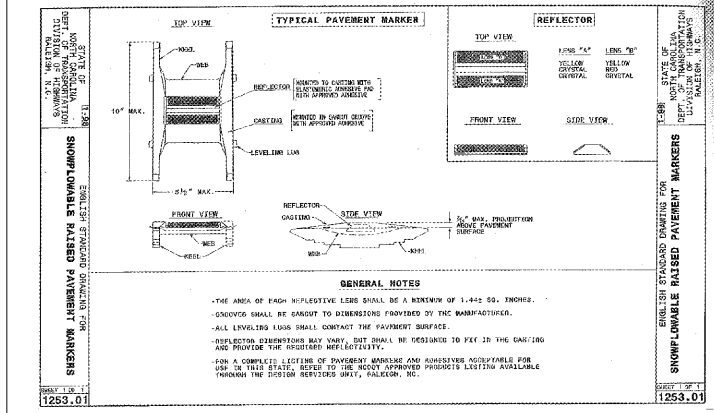

Order Plans @

WWW.LDLINE.COM

STOCKS ENGINEERING
801 EAST WASHINGTON STREET
NASHVILLE, N.C. 27856
P.O. BOX 1108
PHONE: (252) 459-8196
WWW.STOCKSENGINEERING.COM

BLN-C-1874

HARDEES at
U.S. 117 & N.C. 53
BURGAW, N.C.

BOOKE-NOELL
ENTERPRISES, INC.
P.O. BOX 1908
ROCKY MOUNT, N.C.
27860-8908
(252) 387-2800

NCDOT DETAILS

REVISIONS

FILE NO. 2017-013
HORIZ. SCALE: NONE
VERT. SCALE: NONE
D-04