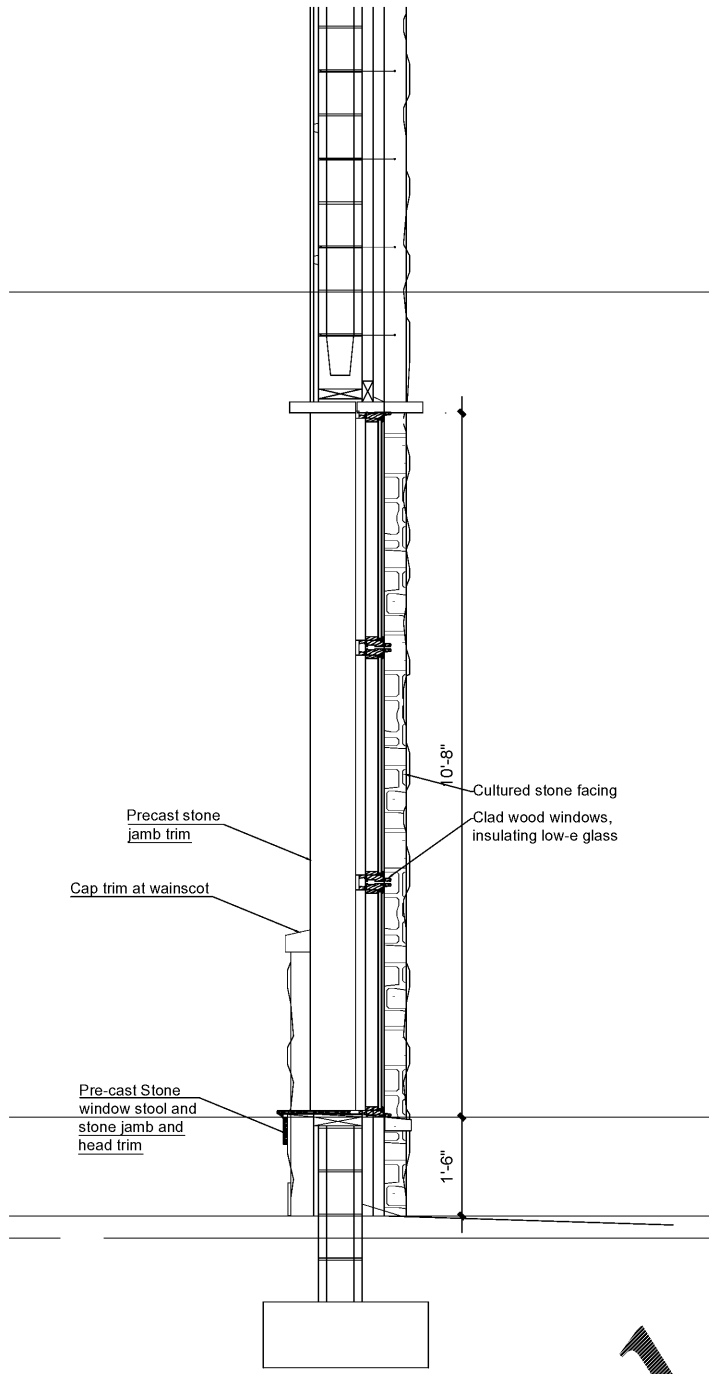

Order Plans @

Construction Documents

File date: 8/22/2017

Window Schedule
 Pinewood Community Bldg.
 Richland County
 Old Garners Ferry Road
 Columbia, SC 29209

Drawn: -
Checked:-

Revised: -

File: -
Project No.: #####

a4.4

Sheet Number
 AUGUST 22, 2017
 Date

McCreary/Snow Architects, PA
 Architects and Planners
 2210 Bower Street (29209)
 Columbia, South Carolina 29211
 803.771.6267
 csn@msarchi.net