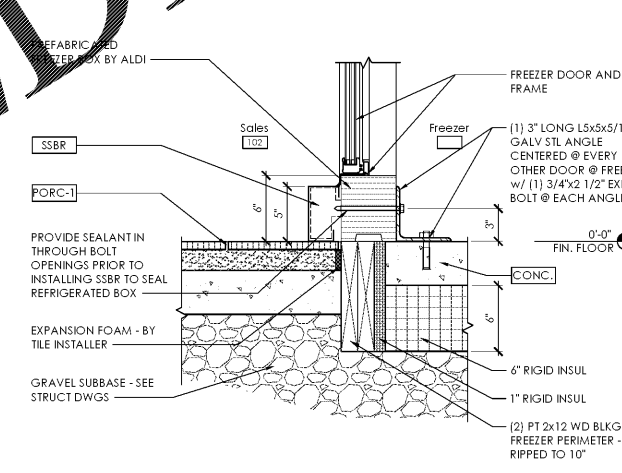

A2 Interior Section Detail - Freezer at General Doors

SCALE: 1 1/2" = 1'-0"