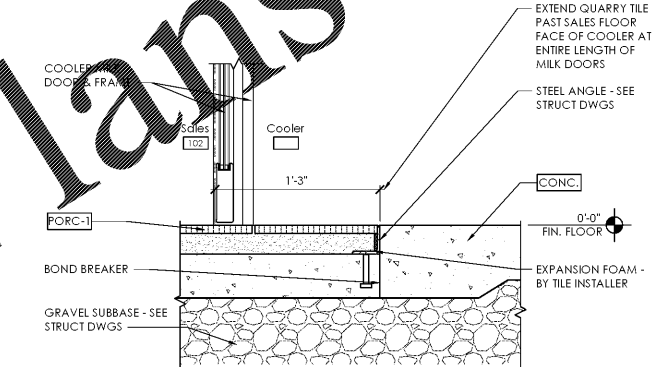

C1 Interior Section Detail - Cooler at Milk Doors

SCALE: 1 1/2" = 1'-0"