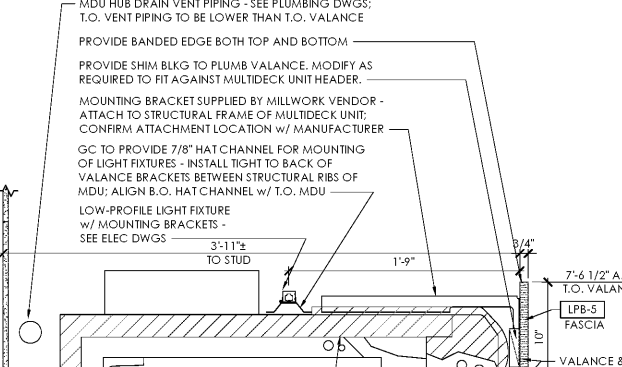

A1 Interior Section Detail - MDU Valance

SCALE: 1 1/2" = 1'-0"

Issued:	Date:
A Client Review Set	04/07/17
B Permit Set	04/07/17
C Bid Set	09/05/17
D	

Revisions:	Date:
1	
2	
3	
4	
5	
6	
7	
8	
9	

m consultants, inc.
engineers, architects, planners
2221 Schrock Road
Columbus, Ohio 43229-1547
phone 614.898.7100
fax 614.898.7570

DRAWN BY: MYG
REVIEWED BY: MJB/CLR

PROFESSIONAL OF RECORD:
ERIC ELIZONDO No. 0401016074
EXP. DATE: 06/30/2018

ALDI Inc.
1985 Old Union Church Road
Salisbury, NC 28146
(704) 642-0023
(704) 642-0078 fax

ALDI Inc. Store #: 161
VA Beach Blvd & Thalia
4220 Virginia Beach Blvd
Virginia Beach, VA 23452
Willis Wayside
Project Name & Location:

Interior Details - Section Drawing Name:	
Prototype Rls. 02/08/17	Project No. 40320-40
Type: RHSD-V7	
	A-511
Scale: As Noted	Drawing No.

Order Plans @ WWW.LDILine.com