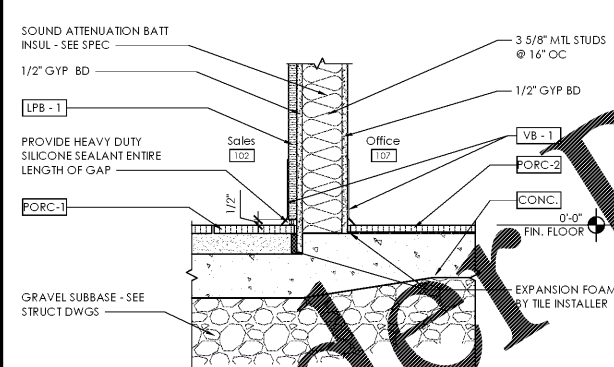

D1 Interior Section Detail - Wall Base at Office and Sales

SCALE: 1 1/2" = 1'-0"