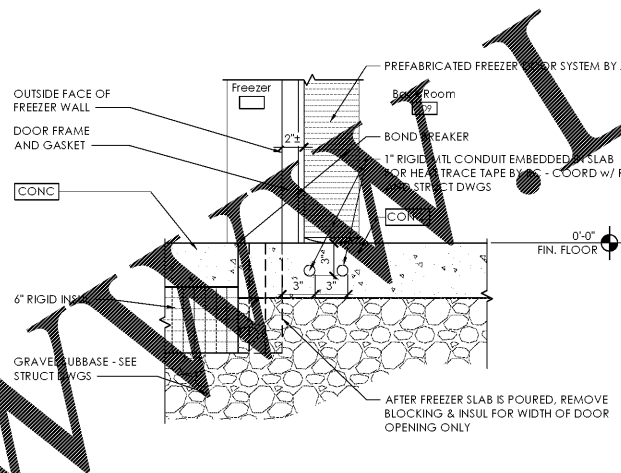

B3 Interior Section Detail - Cooler at Service Door

B2 Interior Section Detail - Freezer at Service Door

SCALE: 1 1/2" = 1'-0"