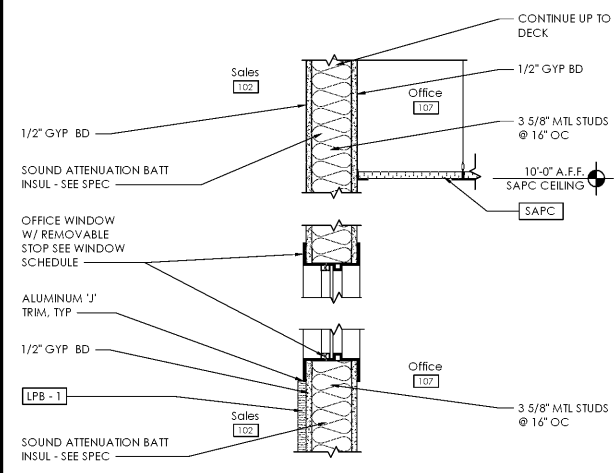

D2 Interior Section Detail - Office Window

SCALE: 1 1/2" = 1'-0"