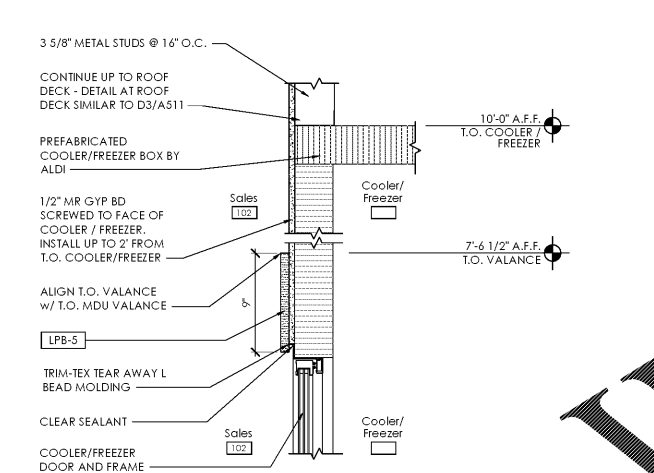

C3 Interior Section Detail - Cooler at General Doors

C2 Interior Section Detail - T.O. Cooler/Freezer at Sales

SCALE: 1 1/2" = 1'-0"