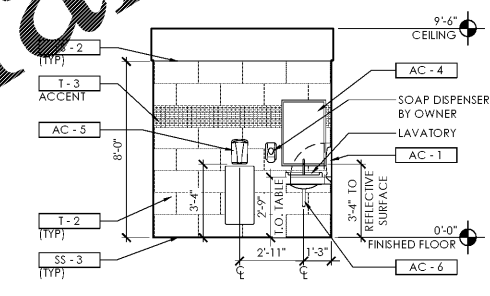

C1 Women's Lav. #103
SCALE: 1/4" = 1'-0"