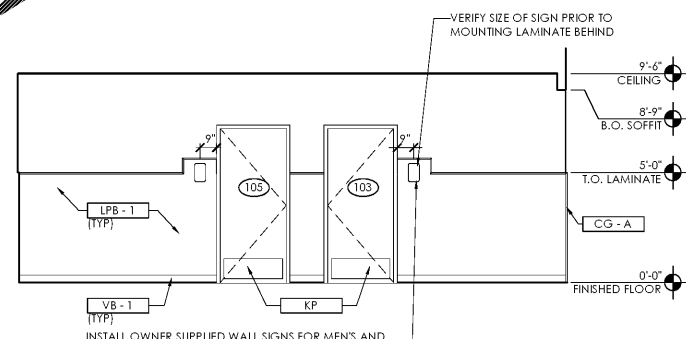

A2 Hallway #104
SCALE: 1/4" = 1'-0"