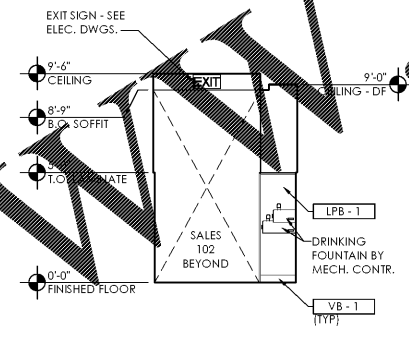

B2 Hallway #104
SCALE: 1/4" = 1'-0"