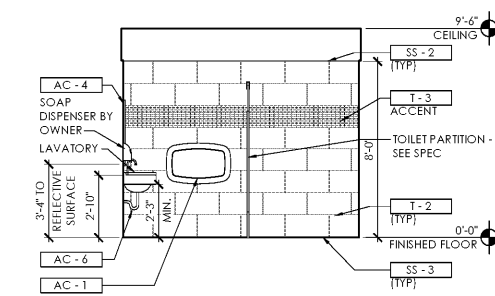

B1 Women's Lav. #103
SCALE: 1/4" = 1'-0"