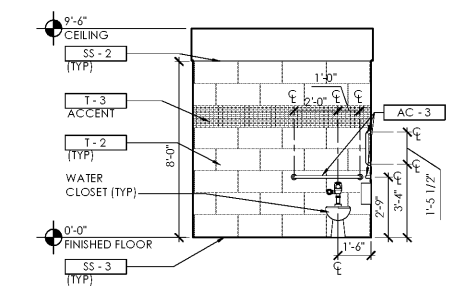

A1 Women's Lav. #103
SCALE: 1/4" = 1'-0"

PLOTTED: 9/1/2017 1:17 PM

Order Plans @

WWW.LDLINE.COM