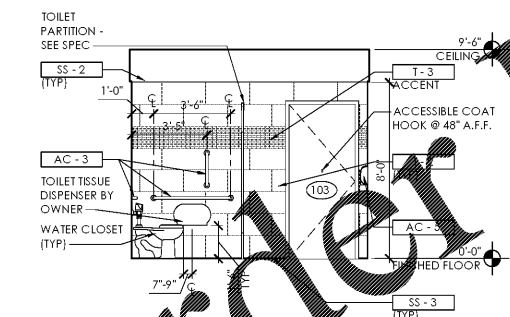

D1 Women's Lav. #103
SCALE: 1/4" = 1'-0"