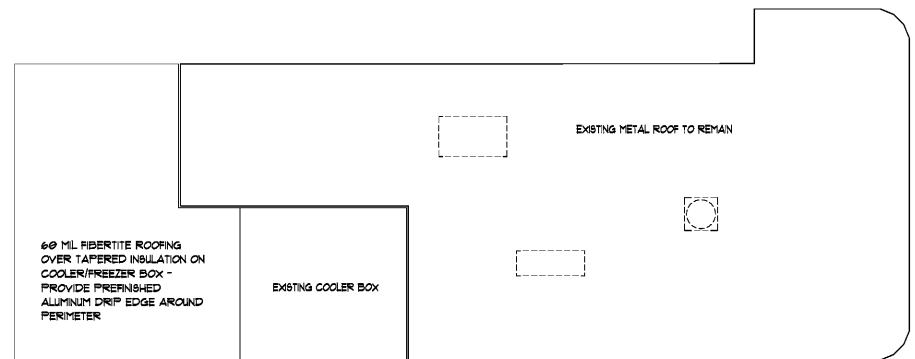

1 REFLECTED CEILING PLAN
 AI.3 SCALE 1/4"=1'-0"

2 ROOF PLAN
 AI.3 SCALE 1/8"=1'-0"

COOK OUT
 975 W. Poplar Ave.
 Collierville, TN

NO.	DATE	DESCRIPTION

REFLECTED CEILING PLAN

Order Plans @ WWW.LDOLINE.COM