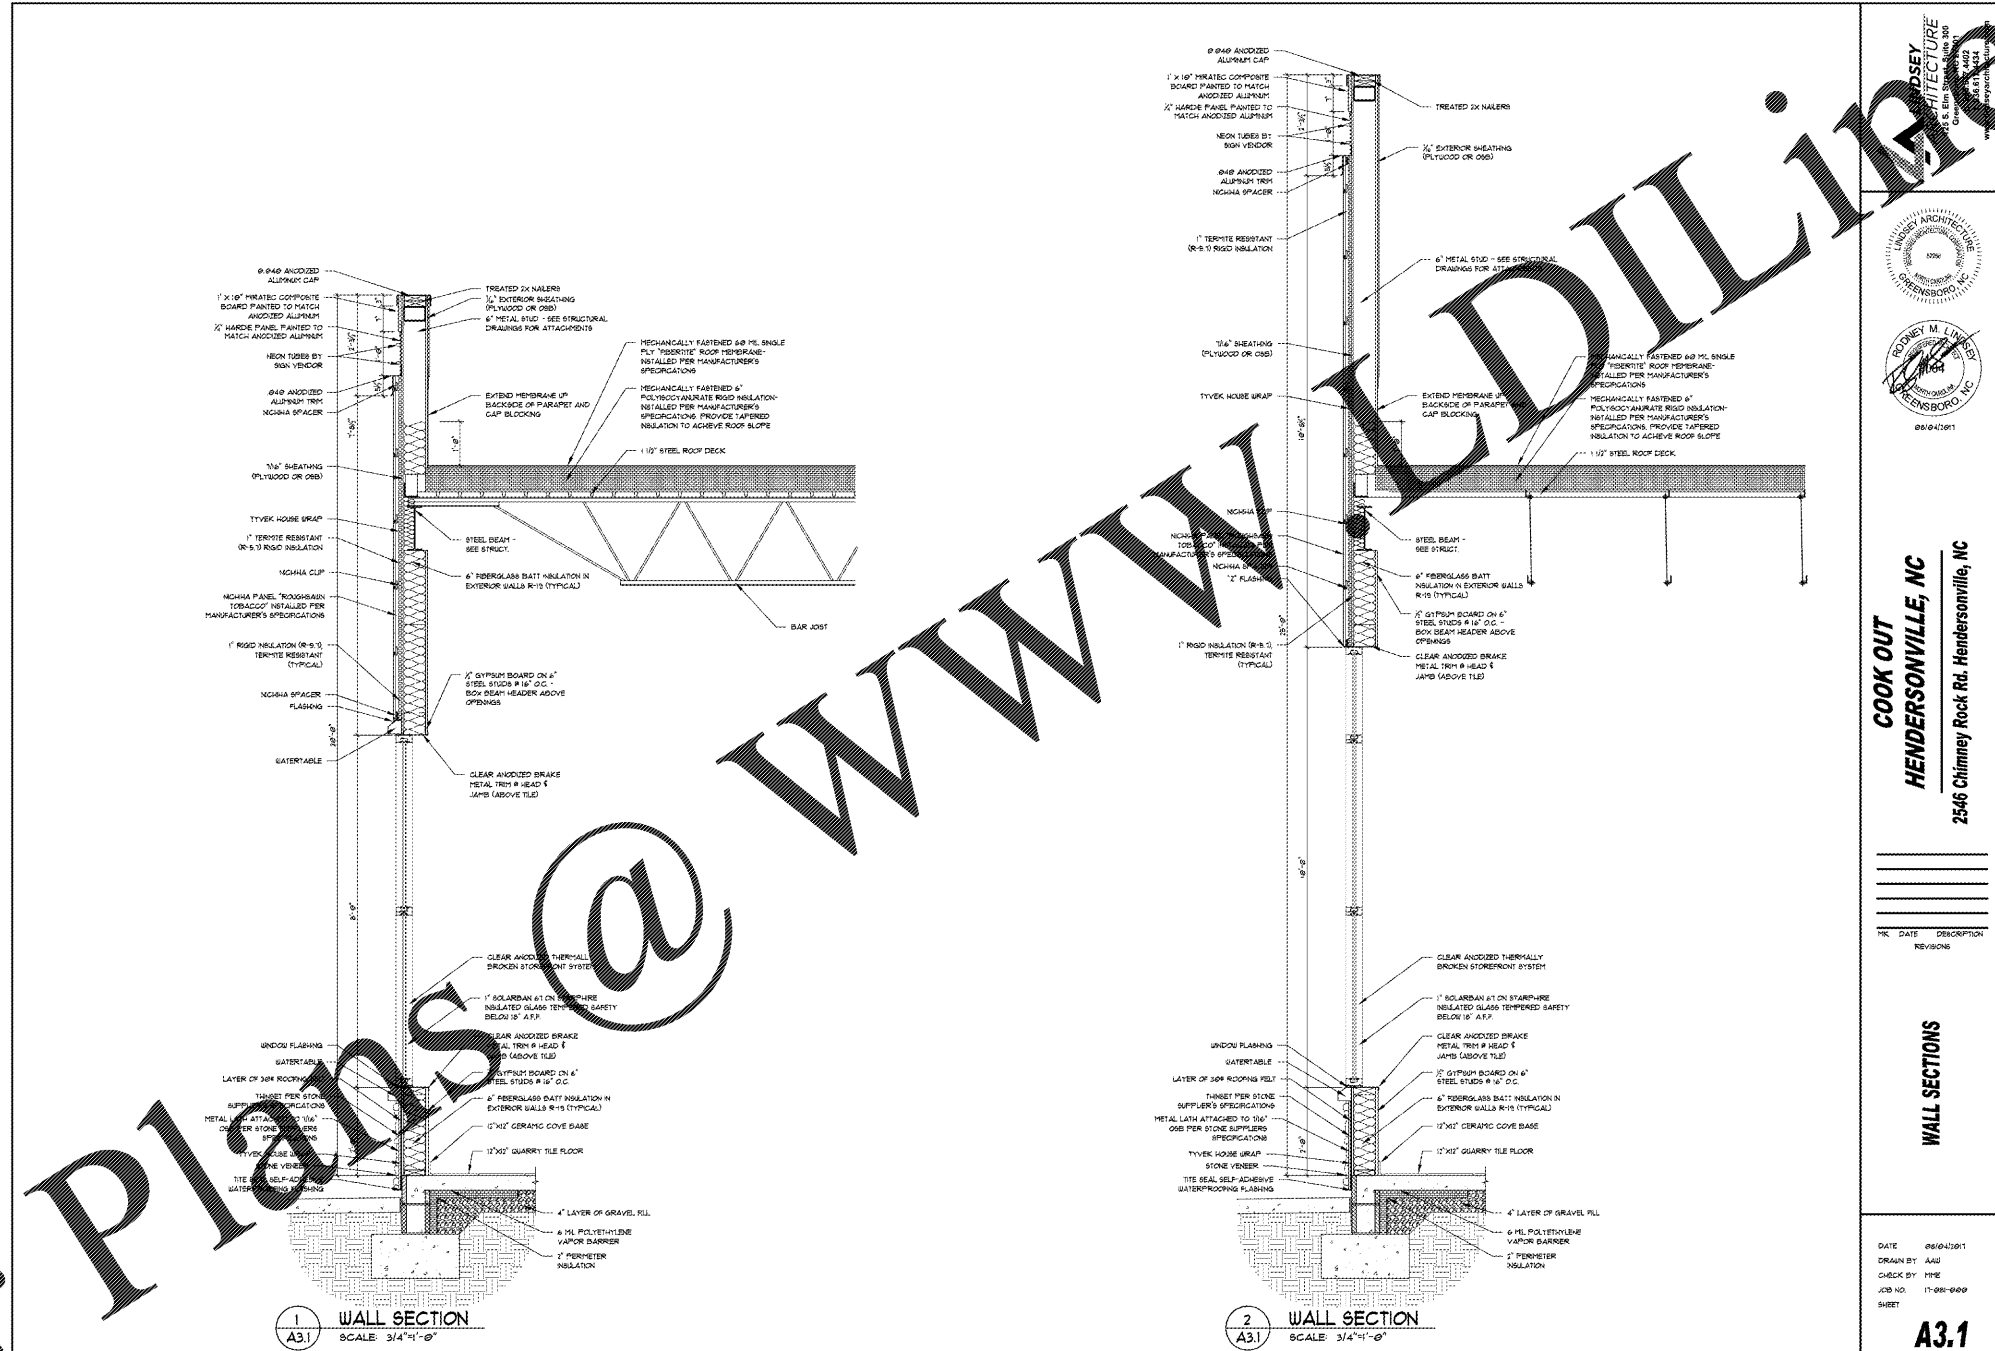

Order Plans @ www.WWLDIline.com

RODNEY M. LINDSEY ARCHITECTURE
1000 S. Elm Street
Greensboro, NC 27402
Phone: 336.833.1111
Fax: 336.833.1112
www.rodneym.com

RODNEY M. LINDSEY ARCHITECT
1000 S. Elm Street
Greensboro, NC 27402
Phone: 336.833.1111
Fax: 336.833.1112
www.rodneym.com

COOK OUT
HENDERSONVILLE, NC
2546 Chimney Rock Rd. Hendersonville, NC

NO.	DATE	DESCRIPTION

WALL SECTIONS

DATE: 06/04/2011
DRAWN BY: AAG
CHECK BY: PFR
JOB NO.: 17-00-0009
SHEET: **A3.1**